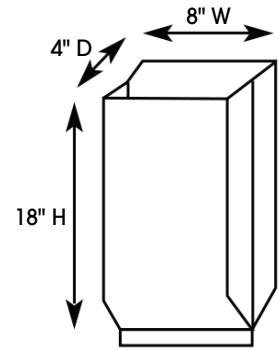

ULINE Bag Guide

Use this guide to determine which bag is right for you.

WHAT IS MIL STRENGTH?

A "MIL" equals one thousandth of an inch and measures the thickness of the bag.

- 1 MIL** Lightweight protection for temporary storage.
- 2 MIL** Most popular thickness for shipping parts, clothing or protecting food.
- 3 MIL** Added protection for parts and hardware.
- 4 MIL** Heavier protection for industrial parts and tools.
- 6 MIL** Protects against punctures and tears.
- 8 MIL** Super heavy weight bags for maximum strength.

ULINE Bag Guide

Use this guide to determine which bag is right for you.

MEASURING A BAG

Flat Poly Bags

MODEL NO.	WIDTH	LENGTH
S-954	6"	10"

Reclosable and Resealable Bags

MODEL NO.	WIDTH	LENGTH
S-3934	18"	20"

Gusseted Bags

MODEL NO.	WIDTH	DEPTH	HEIGHT
S-7494	8"	4"	18"

GALLON TO BAG SIZE CONVERSION

Easily convert capacity to bag size using this table. This is meant to be a guide, individual needs may differ.

Drum Capacity	Bag Size
1 gallon	12 x 18"
2 gallons	14 x 20"
3 gallons	18 x 24"
4-5 gallons	20 x 30"
6-7 gallons	24 x 23"
7-10 gallons	24 x 24"
8-10 gallons	24 x 30"
12-16 gallons	24 x 33"
20-30 gallons	30 x 36-37"
30-33 gallons	32 x 50"
33 gallons	33 x 39-40"
40 gallons	40 x 46-48"
40-45 gallons	39 x 46"
50-55 gallons	36 x 60"
60 gallons	38 x 60"