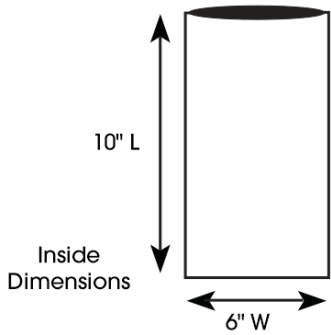

ULINE Bag Guide

Use this guide to determine which bag is right for you.

WHAT IS MIL STRENGTH?

A "MIL" equals one thousandth of an inch and measures the thickness of the bag.

- 1 MIL** Lightweight protection for temporary storage.
- 2 MIL** Most popular thickness for shipping parts, clothing or protecting food.
- 3 MIL** Added protection for parts and hardware.
- 4 MIL** Heavier protection for industrial parts and tools.
- 6 MIL** Protects against punctures and tears.
- 8 MIL** Super heavy weight bags for maximum strength.

ULINE Bag Guide

Use this guide to determine which bag is right for you.

MEASURING A BAG

Flat Poly Bags

MODEL NO.	WIDTH	LENGTH
S-954	6"	10"

Reclosable and Resealable Bags

MODEL NO.	WIDTH	LENGTH
S-3934	18"	20"

Gusseted Bags

MODEL NO.	WIDTH	DEPTH	HEIGHT
S-7494	8"	4"	18"

GALLON TO BAG SIZE CONVERSION

Easily convert capacity to bag size using this table. This is meant to be a guide, individual needs may differ.

Drum Capacity	Bag Size
1 gallon	12 x 18"
2 gallons	14 x 20"
3 gallons	18 x 24"
4-5 gallons	20 x 30"
6-7 gallons	24 x 23"
7-10 gallons	24 x 24"
8-10 gallons	24 x 30"
12-16 gallons	24 x 33"
20-30 gallons	30 x 36-37"
30-33 gallons	32 x 50"
33 gallons	33 x 39-40"
40 gallons	40 x 46-48"
40-45 gallons	39 x 46"
50-55 gallons	36 x 60"
60 gallons	38 x 60"