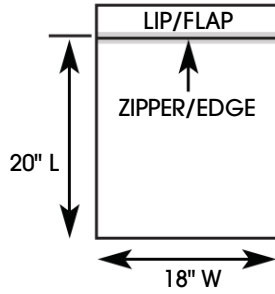

ULINE Bag Guide

Use this guide to determine which bag is right for you.

MEASURING A BAG