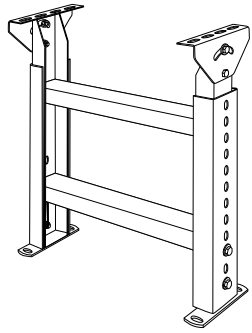

H-4070, H-4071
H-4073

1-800-295-5510
uline.com

30" HEAVY DUTY CONVEYOR

CONVEYOR

END VIEW

TOP VIEW

CONVEYOR SPECIFICATIONS

MODEL #	WIDTH		FRAME HEIGHT	ROLLER DIAMETER	ROLLER CENTERS	GAP BETWEEN ROLLERS	OVERALL LENGTH
	OVERALL WIDTH	BETWEEN FRAME					
H-4070	30"	27"	3.5"	1.9"	3"	3"	5'
H-4071							10'

SPECIFICATIONS CONTINUED

H-STAND

H-STAND SPECIFICATIONS

MODEL #	OVERALL WIDTH	HEIGHT RANGE	MOUNTING PLATE LENGTH	MOUNTING PLATE WIDTH	FOOT LENGTH	FOOT WIDTH
H-4073	30"	24-36"	8"	1.5"	6.25"	1.5"

ULINE CHICAGO • ATLANTA • DALLAS • LOS ANGELES • MINNEAPOLIS • NYC/PHILA • SEATTLE • MEXICO • CANADA