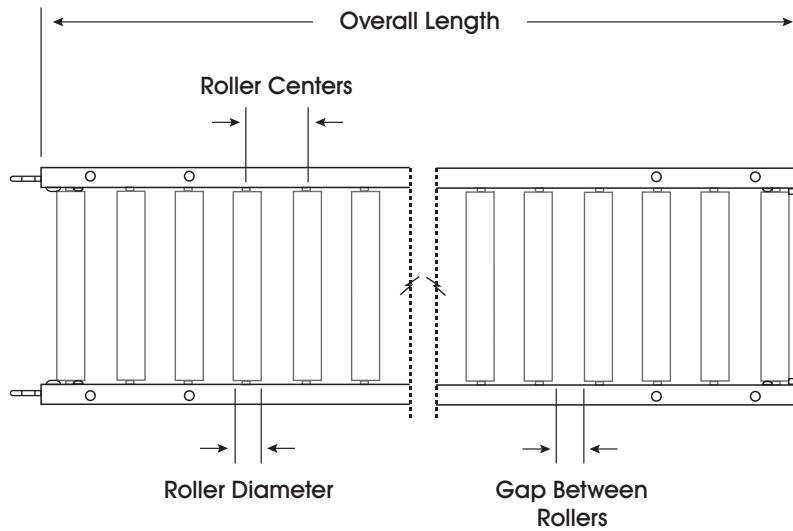

H-4070, H-4071
H-4073

1-800-295-5510
uline.com

30" HEAVY DUTY CONVEYOR

CONVEYOR

END VIEW

TOP VIEW

CONVEYOR SPECIFICATIONS

MODEL #	WIDTH		FRAME HEIGHT	ROLLER DIAMETER	ROLLER CENTERS	GAP BETWEEN ROLLERS	OVERALL LENGTH
	OVERALL WIDTH	BETWEEN FRAME					
H-4070	30"	27"	3.5"	1.9"	3"	3"	5'
H-4071							10'

SPECIFICATIONS CONTINUED

H-STAND

H-STAND SPECIFICATIONS

MODEL #	OVERALL WIDTH	HEIGHT RANGE	MOUNTING PLATE LENGTH	MOUNTING PLATE WIDTH	FOOT LENGTH	FOOT WIDTH
H-4073	30"	24-36"	8"	1.5"	6.25"	1.5"

ULINE CHICAGO • ATLANTA • DALLAS • LOS ANGELES • MINNEAPOLIS • NYC/PHILA • SEATTLE • MEXICO • CANADA