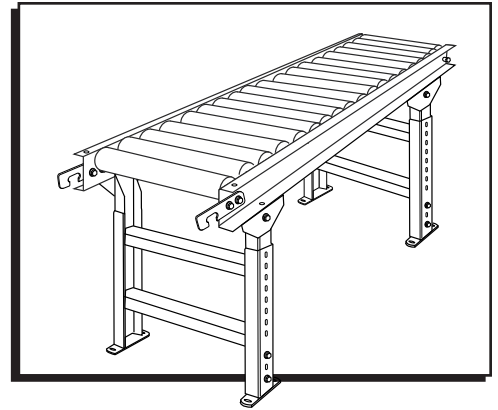

H-4070, H-4071
H-4073

1-800-295-5510
uline.com

30" HEAVY DUTY CONVEYOR

CONVEYOR

END VIEW

TOP VIEW

CONVEYOR SPECIFICATIONS

MODEL #	WIDTH		FRAME HEIGHT	ROLLER DIAMETER	ROLLER CENTERS	GAP BETWEEN ROLLERS	OVERALL LENGTH
	OVERALL WIDTH	BETWEEN FRAME					
H-4070	30"	27"	3.5"	1.9"	3"	3"	5'
H-4071							10'

SPECIFICATIONS CONTINUED

H-STAND

H-STAND SPECIFICATIONS

MODEL #	OVERALL WIDTH	HEIGHT RANGE	MOUNTING PLATE LENGTH	MOUNTING PLATE WIDTH	FOOT LENGTH	FOOT WIDTH
H-4073	30"	24-36"	8"	1.5"	6.25"	1.5"

ULINE CHICAGO • ATLANTA • DALLAS • LOS ANGELES • MINNEAPOLIS • NYC/PHILA • SEATTLE • MEXICO • CANADA