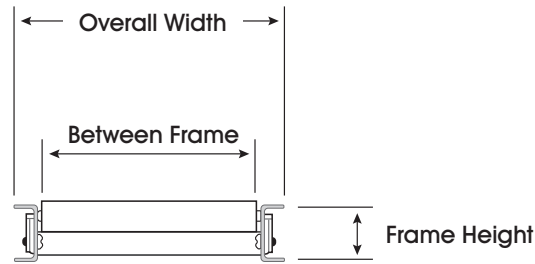

H-4070, H-4071
H-4073

1-800-295-5510
uline.com

30" HEAVY DUTY CONVEYOR

CONVEYOR

END VIEW

TOP VIEW

CONVEYOR SPECIFICATIONS

MODEL #	WIDTH		FRAME HEIGHT	ROLLER DIAMETER	ROLLER CENTERS	GAP BETWEEN ROLLERS	OVERALL LENGTH
	OVERALL WIDTH	BETWEEN FRAME					
H-4070	30"	27"	3.5"	1.9"	3"	3"	5'
H-4071							10'

SPECIFICATIONS CONTINUED

H-STAND

H-STAND SPECIFICATIONS

MODEL #	OVERALL WIDTH	HEIGHT RANGE	MOUNTING PLATE LENGTH	MOUNTING PLATE WIDTH	FOOT LENGTH	FOOT WIDTH
H-4073	30"	24-36"	8"	1.5"	6.25"	1.5"

ULINE CHICAGO • ATLANTA • DALLAS • LOS ANGELES • MINNEAPOLIS • NYC/PHILA • SEATTLE • MEXICO • CANADA