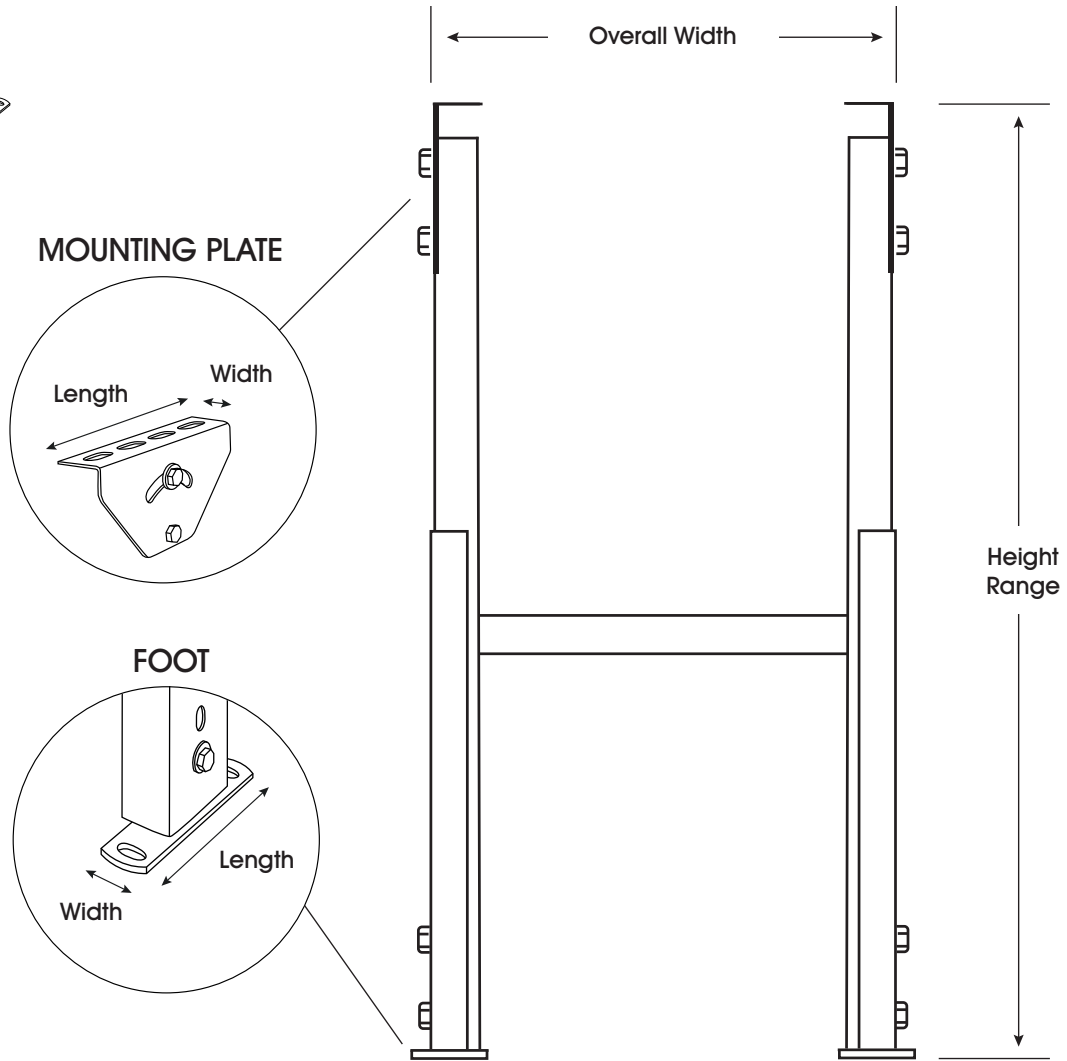

H-4070, H-4071
H-4073

1-800-295-5510
uline.com

30" HEAVY DUTY CONVEYOR

CONVEYOR

END VIEW

TOP VIEW

CONVEYOR SPECIFICATIONS

MODEL #	WIDTH		FRAME HEIGHT	ROLLER DIAMETER	ROLLER CENTERS	GAP BETWEEN ROLLERS	OVERALL LENGTH
	OVERALL WIDTH	BETWEEN FRAME					
H-4070	30"	27"	3.5"	1.9"	3"	3"	5'
H-4071							10'

SPECIFICATIONS CONTINUED

H-STAND

H-STAND SPECIFICATIONS

MODEL #	OVERALL WIDTH	HEIGHT RANGE	MOUNTING PLATE LENGTH	MOUNTING PLATE WIDTH	FOOT LENGTH	FOOT WIDTH
H-4073	30"	24-36"	8"	1.5"	6.25"	1.5"

ULINE CHICAGO • ATLANTA • DALLAS • LOS ANGELES • MINNEAPOLIS • NYC/PHILA • SEATTLE • MEXICO • CANADA