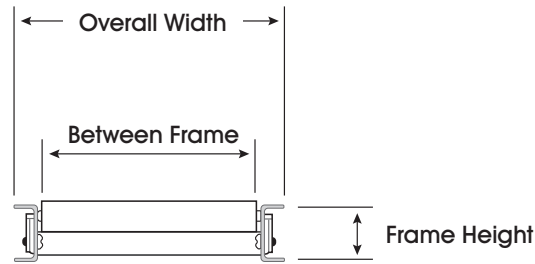

ULINE H-4068, H-4069
H-4072

1-800-295-5510
uline.com

12" LIGHT DUTY CONVEYOR

CONVEYOR

END VIEW

CONVEYOR SPECIFICATIONS

MODEL #	WIDTH		FRAME HEIGHT	ROLLER DIAMETER	ROLLER CENTERS	GAP BETWEEN ROLLERS	OVERALL LENGTH
	OVERALL WIDTH	BETWEEN FRAME					
H-4068	12"	10"	2.5"	1³/₈"	3"	1³/₈"	5'
H-4069							10'