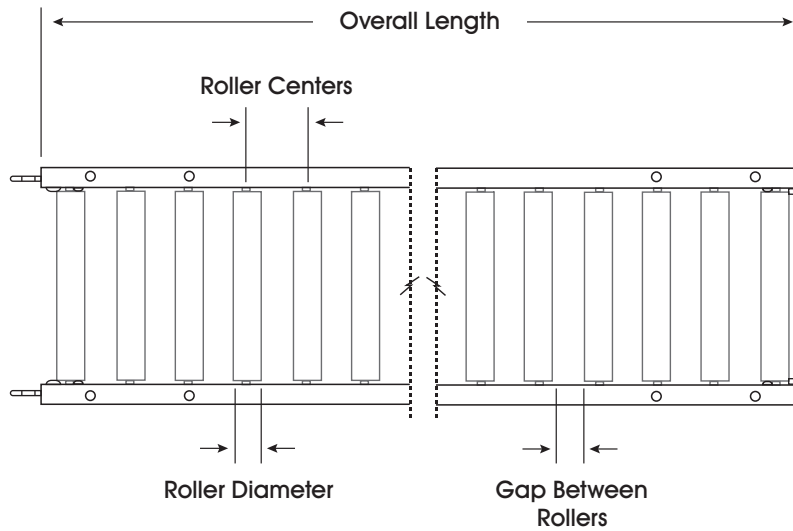

# 12" LIGHT DUTY CONVEYOR

CONVEYOR

END VIEW

TOP VIEW

## CONVEYOR SPECIFICATIONS

MODEL #	WIDTH		FRAME HEIGHT	ROLLER DIAMETER	ROLLER CENTERS	GAP BETWEEN ROLLERS	OVERALL LENGTH
	OVERALL WIDTH	BETWEEN FRAME					
H-4068	12"	10"	2.5"	1 <sup>3</sup> / <sub>8</sub> "	3"	1 <sup>3</sup> / <sub>8</sub> "	5'
H-4069							10'

## H-STAND SPECIFICATIONS

MODEL #	OVERALL WIDTH	HEIGHT RANGE	MOUNTING PLATE LENGTH	MOUNTING PLATE WIDTH	FOOT LENGTH	FOOT WIDTH
H-4072	12"	24-36"	8"	1"	6.25"	0.5"

**ULINE** CHICAGO • ATLANTA • DALLAS • LOS ANGELES • MINNEAPOLIS • NYC/PHILA • SEATTLE • MEXICO • CANADA