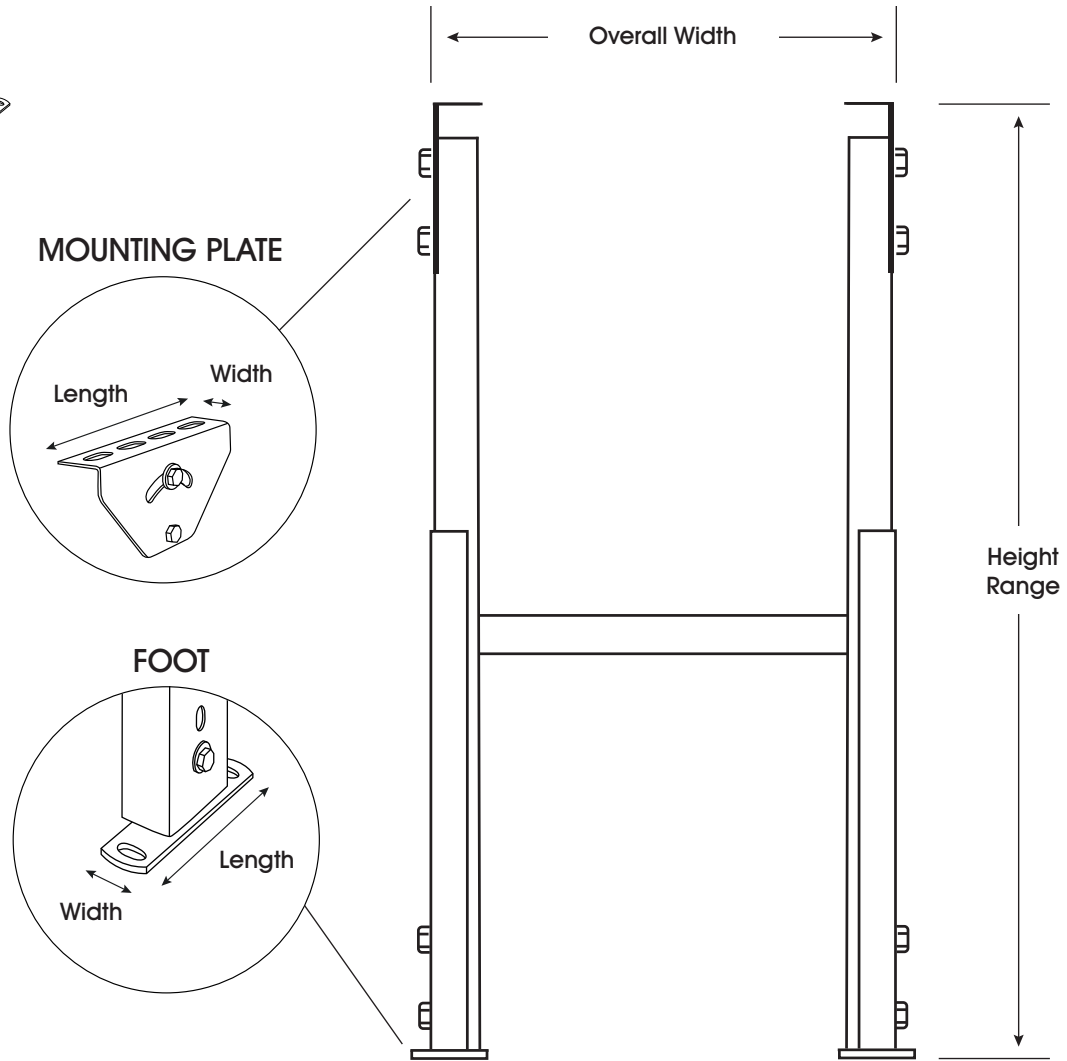

# 12" LIGHT DUTY CONVEYOR

CONVEYOR

END VIEW

TOP VIEW

## CONVEYOR SPECIFICATIONS

MODEL #	WIDTH		FRAME HEIGHT	ROLLER DIAMETER	ROLLER CENTERS	GAP BETWEEN ROLLERS	OVERALL LENGTH
	OVERALL WIDTH	BETWEEN FRAME					
H-4068	12"	10"	2.5"	1 <sup>3</sup> / <sub>8</sub> "	3"	1 <sup>3</sup> / <sub>8</sub> "	5'
H-4069							10'

## H-STAND SPECIFICATIONS

MODEL #	OVERALL WIDTH	HEIGHT RANGE	MOUNTING PLATE LENGTH	MOUNTING PLATE WIDTH	FOOT LENGTH	FOOT WIDTH
H-4072	12"	24-36"	8"	1"	6.25"	0.5"

**ULINE** CHICAGO • ATLANTA • DALLAS • LOS ANGELES • MINNEAPOLIS • NYC/PHILA • SEATTLE • MEXICO • CANADA