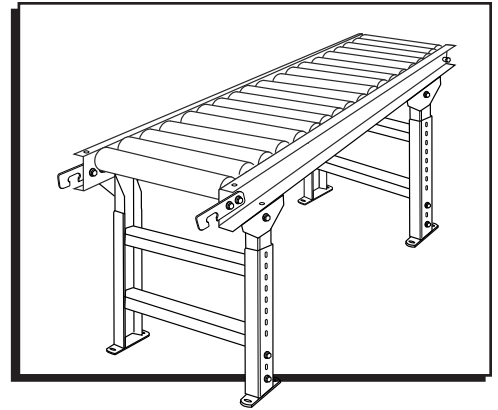

# 12" LIGHT DUTY CONVEYOR

CONVEYOR

END VIEW

TOP VIEW

## CONVEYOR SPECIFICATIONS

MODEL #	WIDTH		FRAME HEIGHT	ROLLER DIAMETER	ROLLER CENTERS	GAP BETWEEN ROLLERS	OVERALL LENGTH
	OVERALL WIDTH	BETWEEN FRAME					
H-4068	12"	10"	2.5"	1 <sup>3</sup> / <sub>8</sub> "	3"	1 <sup>3</sup> / <sub>8</sub> "	5'
H-4069							10'

## H-STAND SPECIFICATIONS

MODEL #	OVERALL WIDTH	HEIGHT RANGE	MOUNTING PLATE LENGTH	MOUNTING PLATE WIDTH	FOOT LENGTH	FOOT WIDTH
H-4072	12"	24-36"	8"	1"	6.25"	0.5"

**ULINE** CHICAGO • ATLANTA • DALLAS • LOS ANGELES • MINNEAPOLIS • NYC/PHILA • SEATTLE • MEXICO • CANADA