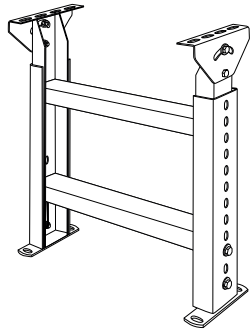

# 12" LIGHT DUTY CONVEYOR

CONVEYOR

END VIEW

TOP VIEW

## CONVEYOR SPECIFICATIONS

MODEL #	WIDTH		FRAME HEIGHT	ROLLER DIAMETER	ROLLER CENTERS	GAP BETWEEN ROLLERS	OVERALL LENGTH
	OVERALL WIDTH	BETWEEN FRAME					
H-4068	12"	10"	2.5"	1 <sup>3</sup> / <sub>8</sub> "	3"	1 <sup>3</sup> / <sub>8</sub> "	5'
H-4069							10'

## H-STAND SPECIFICATIONS

MODEL #	OVERALL WIDTH	HEIGHT RANGE	MOUNTING PLATE LENGTH	MOUNTING PLATE WIDTH	FOOT LENGTH	FOOT WIDTH
H-4072	12"	24-36"	8"	1"	6.25"	0.5"

**ULINE** CHICAGO • ATLANTA • DALLAS • LOS ANGELES • MINNEAPOLIS • NYC/PHILA • SEATTLE • MEXICO • CANADA