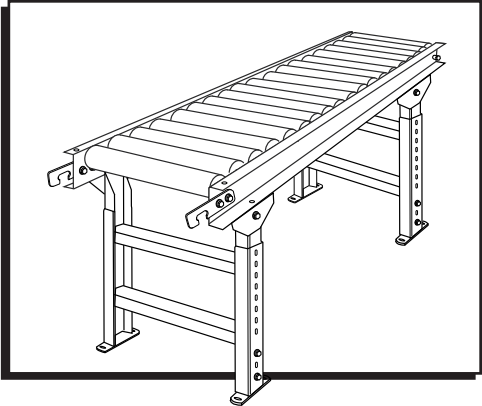

ULINE H-3410, H-3412
 H-3414

1-800-295-5510
 uline.com

**24" HEAVY DUTY
 CONVEYOR**

CONVEYOR

END VIEW

TOP VIEW

CONVEYOR SPECIFICATIONS

MODEL #	WIDTH		FRAME HEIGHT	ROLLER DIAMETER	ROLLER CENTERS	GAP BETWEEN ROLLERS	OVERALL LENGTH
	OVERALL WIDTH	BETWEEN FRAME					
H-3410	24"	21"	3.5"	1.9"	3"	1.1"	5'
H-3412							10'

SPECIFICATIONS CONTINUED

H-STAND

H-STAND SPECIFICATIONS

MODEL #	OVERALL WIDTH	HEIGHT RANGE	MOUNTING PLATE LENGTH	MOUNTING PLATE WIDTH	FOOT LENGTH	FOOT WIDTH
H-3414	24"	24-36"	8"	1.5"	6.25"	1.5"

ULINE CHICAGO • ATLANTA • DALLAS • LOS ANGELES • MINNEAPOLIS • NYC/PHILA • SEATTLE • MEXICO • CANADA

1-800-295-5510

uline.com

H-3410, H-3412
H-3414

800-295-5510
uline.mx

BANDA TRANSPORTADORA DE USO LIGERO DE 24"

BANDA TRANSPORTADORA

VISTA DEL EXTREMO

VISTA SUPERIOR