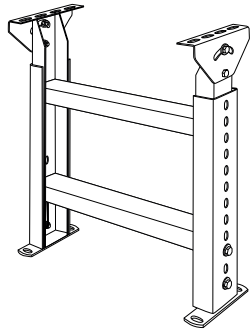

ULINE H-3410, H-3412
 H-3414

1-800-295-5510
 uline.com

**24" HEAVY DUTY
 CONVEYOR**

CONVEYOR

END VIEW

TOP VIEW

CONVEYOR SPECIFICATIONS

MODEL #	WIDTH		FRAME HEIGHT	ROLLER DIAMETER	ROLLER CENTERS	GAP BETWEEN ROLLERS	OVERALL LENGTH
	OVERALL WIDTH	BETWEEN FRAME					
H-3410	24"	21"	3.5"	1.9"	3"	1.1"	5'
H-3412							10'

SPECIFICATIONS CONTINUED

H-STAND

H-STAND SPECIFICATIONS

MODEL #	OVERALL WIDTH	HEIGHT RANGE	MOUNTING PLATE LENGTH	MOUNTING PLATE WIDTH	FOOT LENGTH	FOOT WIDTH
H-3414	24"	24-36"	8"	1.5"	6.25"	1.5"

ULINE CHICAGO • ATLANTA • DALLAS • LOS ANGELES • MINNEAPOLIS • NYC/PHILA • SEATTLE • MEXICO • CANADA

1-800-295-5510

uline.com

H-3410, H-3412
H-3414

800-295-5510
uline.mx

BANDA TRANSPORTADORA DE USO LIGERO DE 24"

BANDA TRANSPORTADORA

VISTA DEL EXTREMO

VISTA SUPERIOR