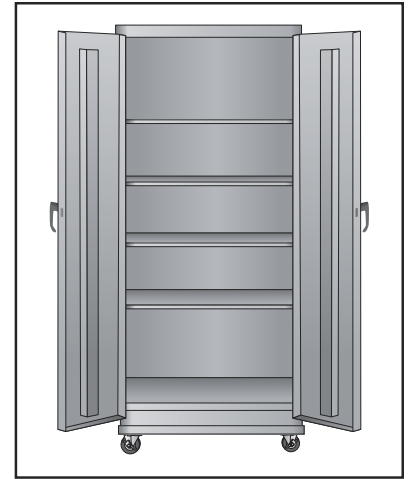

ULINE H-9865

GABINETE MÓVIL PARA ALMACENAMIENTO

800-295-5510
uline.mx