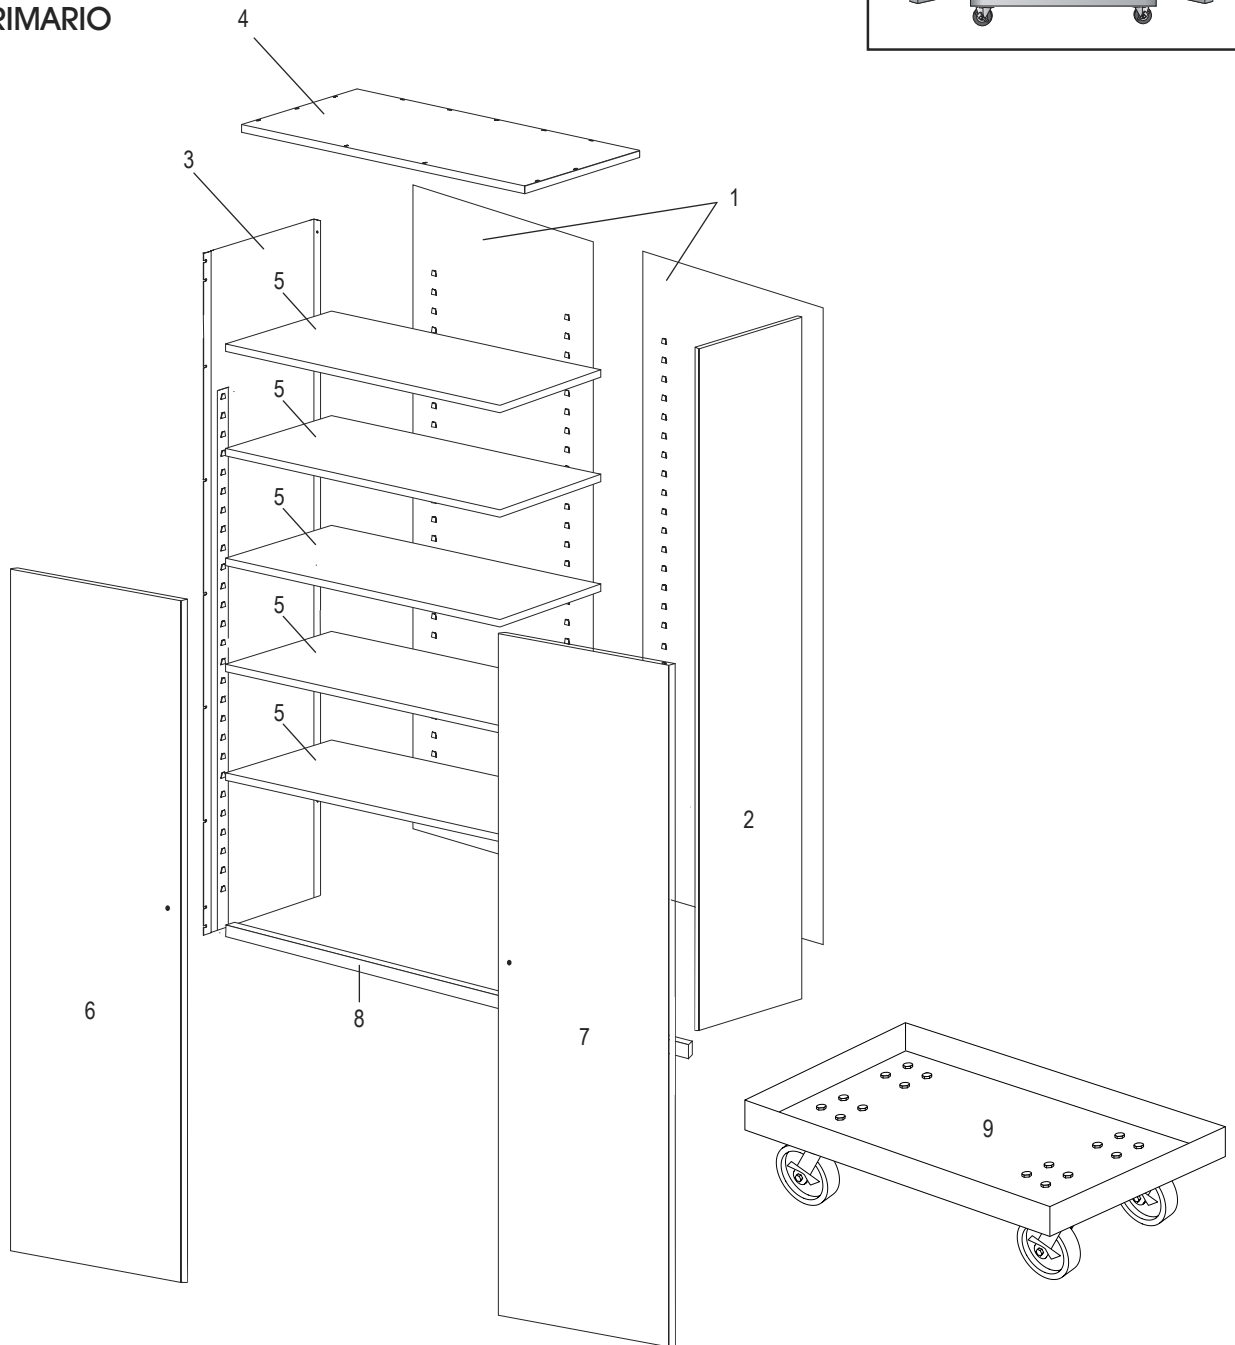

ENSAMBLE PRIMARIO

LISTA DE PARTES DEL ENSAMBLE PRIMARIO

#	DESCRIPCIÓN	CANT.	NO. DE PARTE DE ULINE	NO. DE PARTE DEL FABRICANTE
1	Panel Posterior – Negro	2	-----	055BA-BLK
1	Panel Posterior – Gris	2	-----	055BA-MGY
1	Panel Posterior – Canela	2	-----	055BA-CPY
2	Panel Lateral Derecho – Negro	1	-----	055RS-BLK
2	Panel Lateral Derecho – Gris	1	-----	055RS-MGY
2	Panel Lateral Derecho – Canela	1	-----	055RS-CPY
3	Panel Lateral Izquierdo – Negro	1	-----	055LS-BLK
3	Panel Lateral Izquierdo – Gris	1	-----	055LS-MGY
3	Panel Lateral Izquierdo – Canela	1	-----	055LS-CPY
4	Parte Superior – Negro	1	H-3617BL-TOP	055T18-BLK
4	Parte Superior – Gris	1	-----	055T18-MGY
4	Parte Superior – Canela	1	-----	055T18-CPY
5	Repisa – Negro	5	H-3617ADD-BL	306-BLK
5	Repisa – Gris	5	H-3617ADD-GR	306-MGY
5	Repisa – Canela	5	H-3617ADD-T	306-CPY
6	Puerta Izquierda – Negro	1	H-1871BL-LDR	056LD-BLK
6	Puerta Izquierda – Gris	1	H-1871GR-LDR	056LD-MGY
6	Puerta Izquierda – Canela	1	-----	056LD-CPY
7	Puerta Derecha – Negro	1	H-1871-RDOOR	056RD-BLK
7	Puerta Derecha – Gris	1	H-1871GR-RDR	056RD-MGY
7	Puerta Derecha – Canela	1	-----	056RD-CPY
8	Umbral – Negro	1	H-3616-SILL	055SI-BLK
8	Umbral – Gris	1	H-3594-SILL	055SI-MGY
8	Umbral – Canela	1	H-3616-TSILL	055SI-CPY
9	Base – Negra	1	H-3613BL	018CD-4818B
9	Base – Gris	1	H-3613GR	018CD-4818G
9	Base – Canela	1	H-3613T	018CD-4818T
	Pintura para Retoques – Negra (No Se Muestra)	1	H-5361	-----
	Pintura para Retoques – Gris (No Se Muestra)	1	H-5362	LTUP-2-MGY
	Pintura para Retoques – Canela (No Se Muestra)	1	H-5364	LTUP-1-CPY