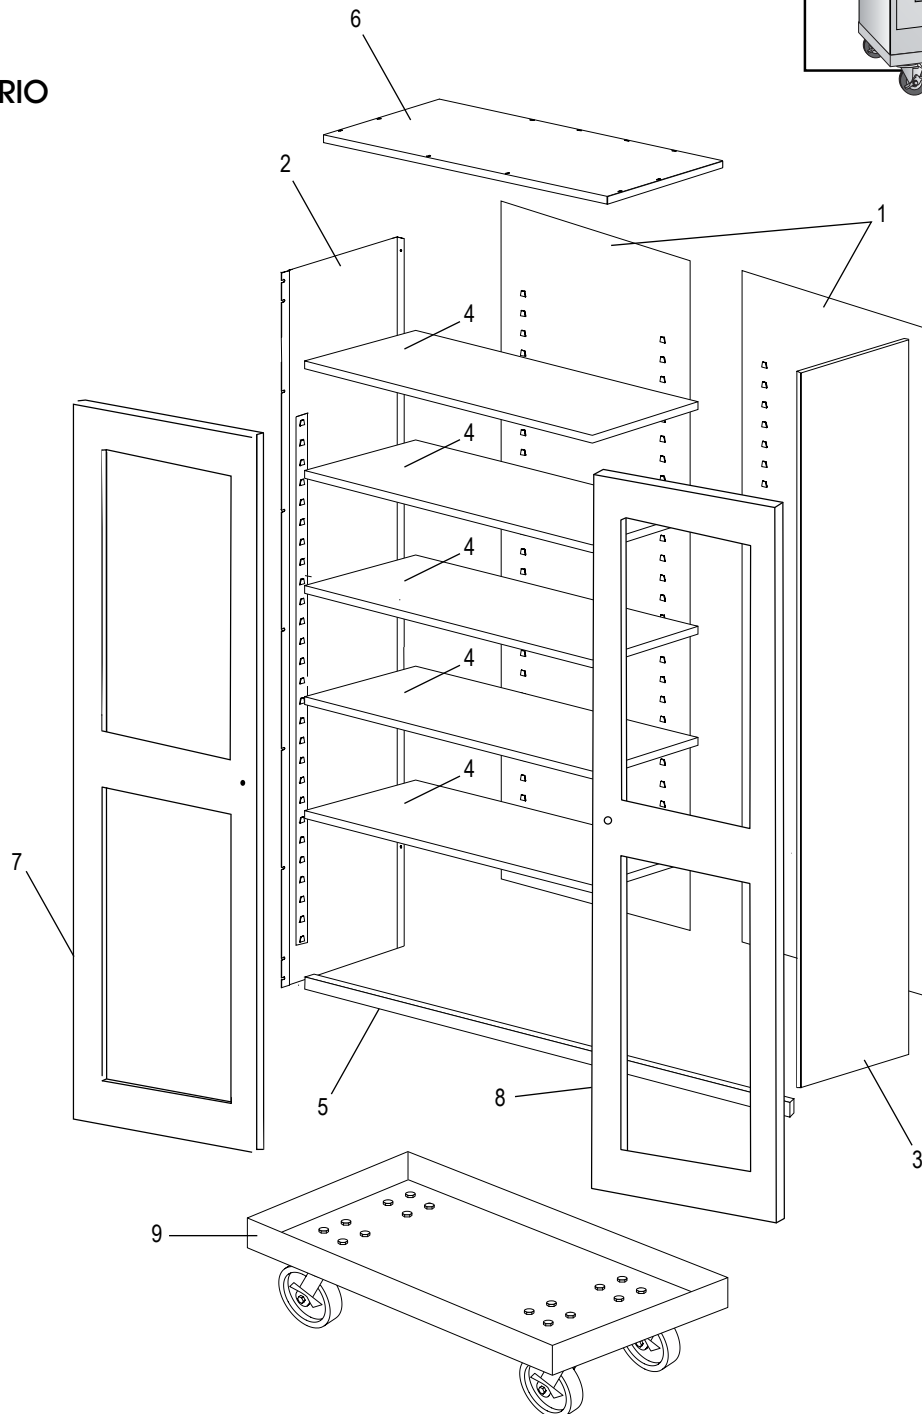

ENSAMBLE PRIMARIO