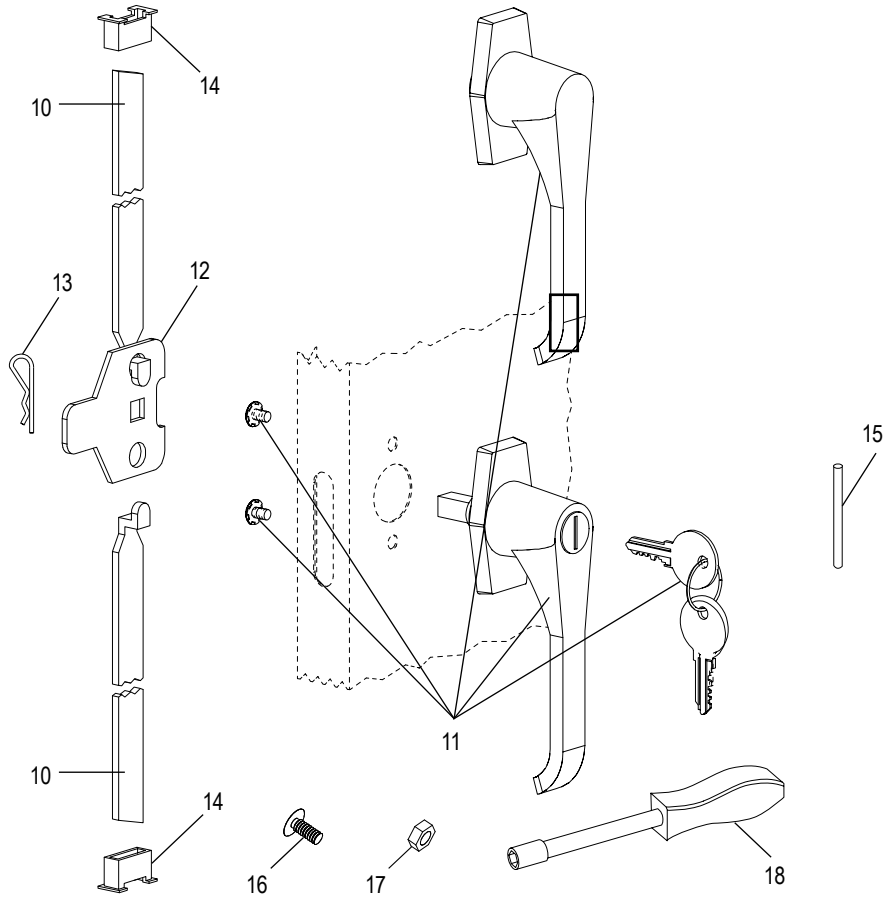

**HANDLE ASSEMBLY**

#	DESCRIPTION	QTY.	ULINE PART NO.	MFG. PART NO.
10	Lock Bar (Set)	1	H-1223-#8	043LB
11	Locking Handle with Keys and Dummy Handle (Set)	1	H-2217-HANDL	043LH
12	Locking Cam	1	H-1105-13	944LC
13	Cotter Pin	1	H-2216-CTRPN	CTRPN
14	Lock Bar Guide	2	H-1105-15	944GI
15	Hinge Pin	8	H-1106-16	944HP
16	Bolt (#8-32 x 3/8")	25	-----	-----
17	Nut (#8-32)	35	-----	-----
18	Nut Driver	1	H-1224-TOOL2	TOOL-2
	Replacement Hardware Pack (Not Included) Bolts #8-32 x 3/8" (72), Nuts #8-32 (72)	1	H-1224-19	HW-72