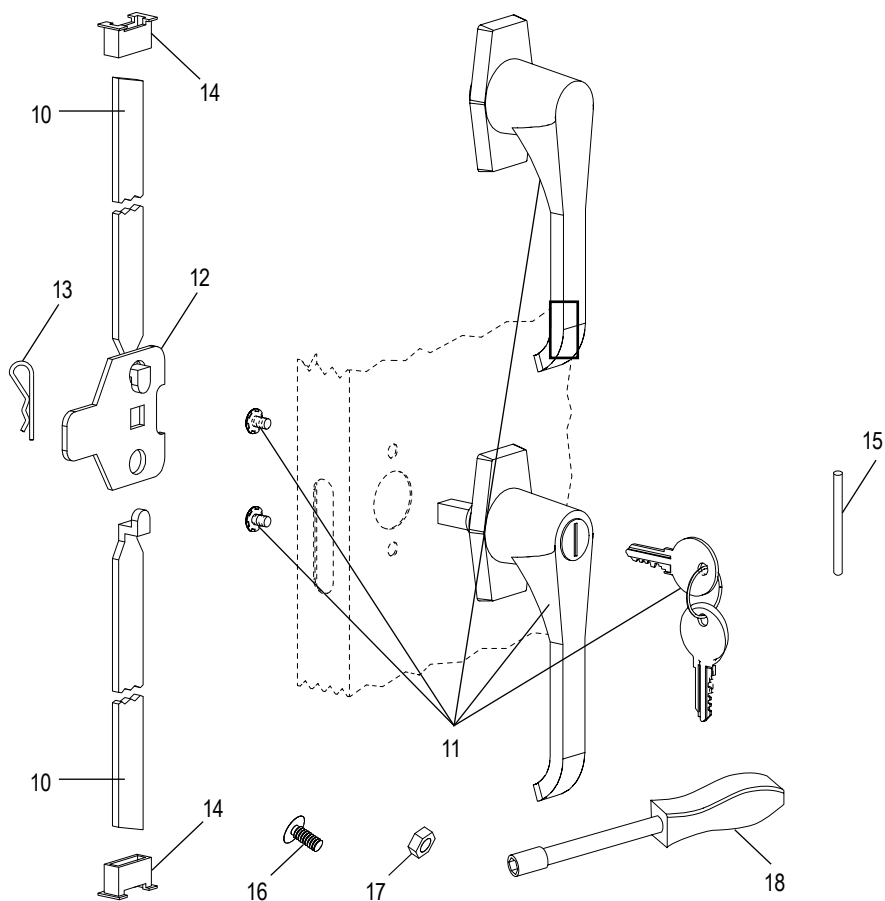

**GABINETE MÓVIL CON
FRENTE TRANSPARENTE PARA
ALMACENAMIENTO**

ENSAMBLE DEL ASA

#	DESCRIPCIÓN	CANT.	NO. DE PARTE DE ULINE	NO. DE PARTE DEL FABRICANTE
10	Barra de Seguridad (Juego)	1	H-1223-#8	043LB
11	Asa de Bloqueo con Llaves y Asa Inactiva (Juego)	1	H-2217-HANDL	043LH
12	Leva con Seguro	1	H-1105-13	944LC
13	Pasador de Chaveta	1	H-2216-CTRPN	CTRPN
14	Guía de la Barra de Seguridad	2	H-1105-15	944GI
15	Pasador de Bisagra	8	H-1106-16	944HP
16	Perno (#8-32 x 3/8")	25	-----	-----
17	Tuerca (#8-32)	35	-----	-----
18	Llave de Tuercas	1	H-1224-TOOL2	TOOL-2
	Paquete de Tornillería de Reemplazo (No Incluido) Pernos #8-32 x 3/8" (72), Tuercas #8-32 (72)	1	H-1224-19	HW-72