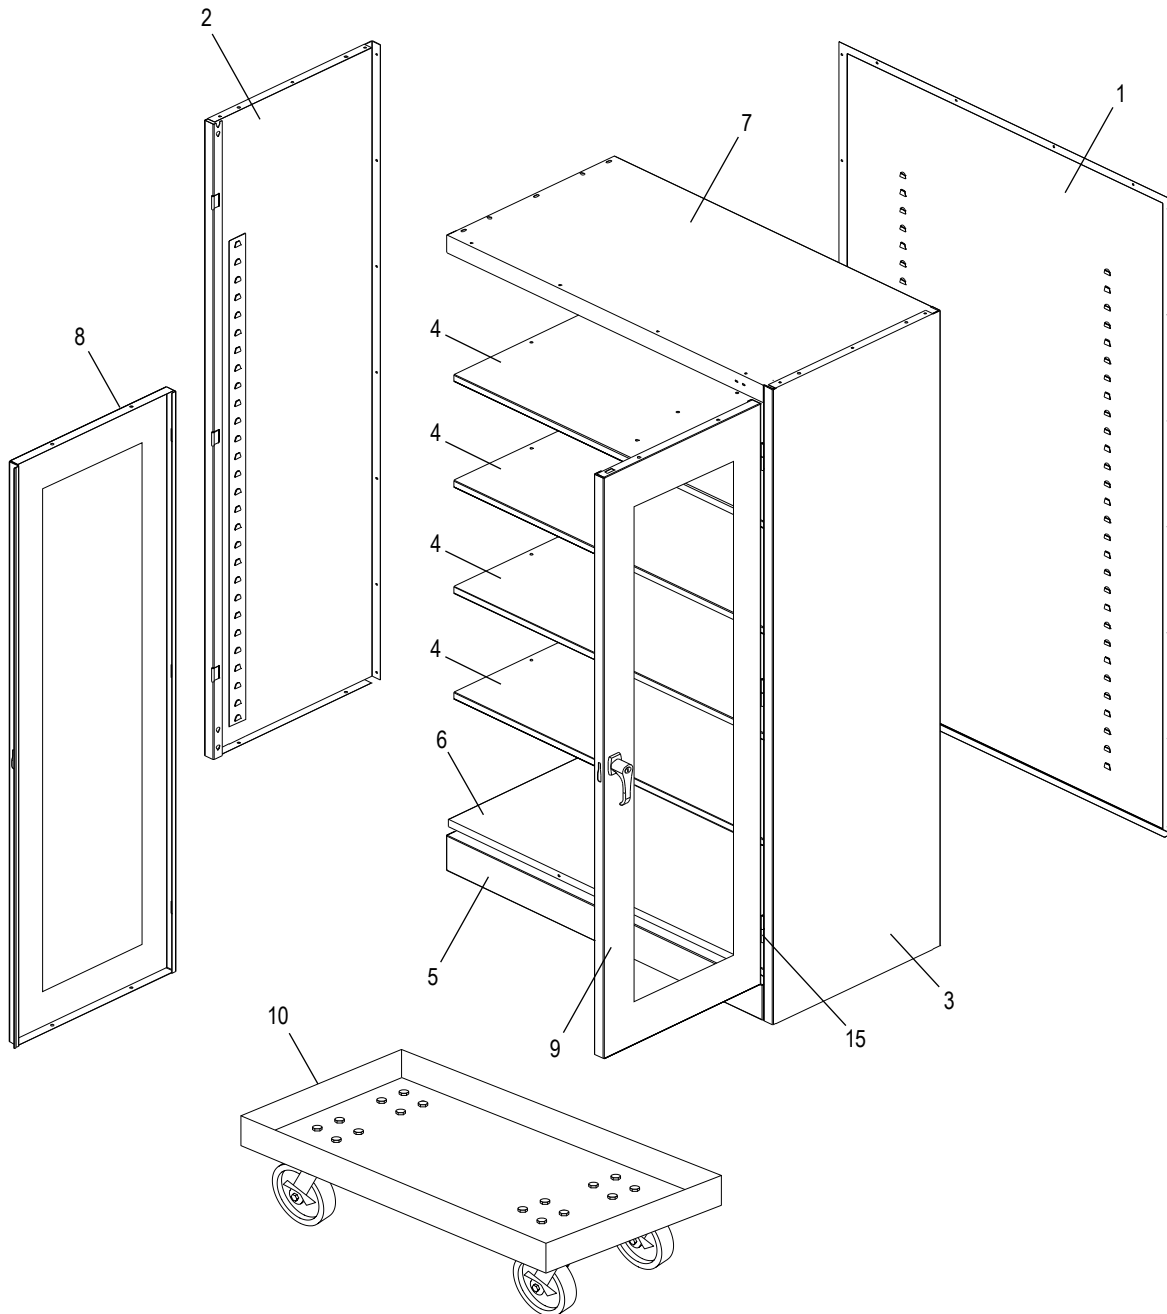

**MOBILE CLEAR-VIEW
STORAGE CABINET**

HANDLE ASSEMBLY

#	DESCRIPTION	QTY.	ULINE PART NO.	MFG. PART NO.
11	Lock Bar (Set)	1	H-1105-11	944LB
12	Door Handle with Keys and Hardware	1	H-1105-12	BR-LKHND
13	Locking Cam	1	H-1105-13	944LC
14	Cotter Pin	1	H-2216-CTRPN	CTRPN
15	Lock Bar Guide	2	H-1105-15	944GI
16	Hinge Pin	6	H-1106-16	944HP
17	Bolt (#8-32 x 3/8")	44	-----	-----
18	Nut (#8-32)	44	-----	-----
19	Nut Driver	1	H-1224-TOOL2	TOOL-2
	Replacement Hardware Pack (Not Included) Bolts #8-32 x 3/8" (72), Nuts #8-32 (72)	1	H-1224-19	HW-72
	Extra Keys (Set of 2) (Not Shown)	1	H-1105-KEYS	-----

ULINE H-9090
GABINETE MÓVIL CON
FRENTE TRANSPARENTE PARA
ALMACENAMIENTO

800-295-5510
uline.mx

ENSAMBLE PRIMARIO

**GABINETE MÓVIL CON
FRENTE TRANSPARENTE PARA
ALMACENAMIENTO**

LISTA DE PARTES DEL ENSAMBLE PRIMARIO