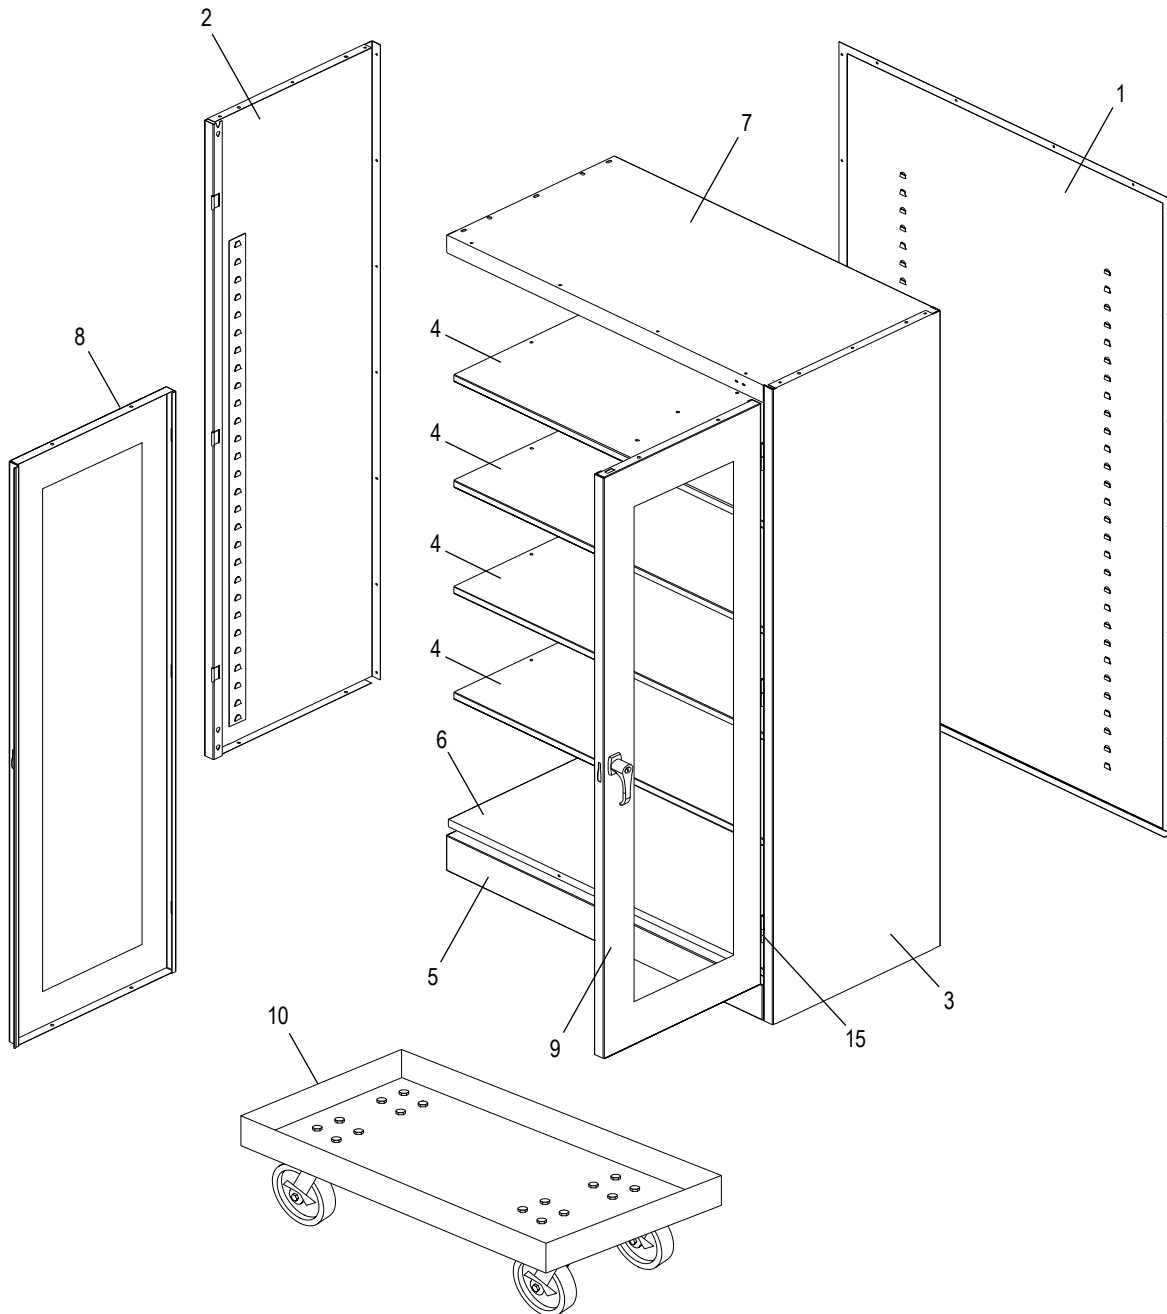

PRIMARY ASSEMBLY

PRIMARY ASSEMBLY PARTS LIST

#	DESCRIPTION	QTY.	ULINE PART NO.	MFG. PART NO.
1	Back Panel – Black	1	-----	944BA-BIK
1	Back Panel – Gray	1	H-3109-Back	944BA-MGY
1	Back Panel – Tan	1	-----	944BA-CPY
2	Left Side – Black	1	H-1105-lfpan	944LS-BIK
2	Left Side – Gray	1	H-1105-lfpan	944LS-MGY
2	Left Side – Tan	1	H-2805T-LSP	944LS-CPY
3	Right Side – Black	1	-----	944RS-BIK
3	Right Side – Gray	1	-----	944RS-MGY
3	Right Side – Tan	1	-----	944RS-CPY
4	Shelf – Black	4	H-1105ADD-BL	301-BIK
4	Shelf – Gray	4	H-1105ADD-GR	301-MGY
4	Shelf – Tan	4	H-1105ADD-T	301-CPY
5	Sill – Black	1	-----	944SIN-BIK
5	Sill – Gray	1	-----	944SIN-MGY
5	Sill – Tan	1	H-3618T-SILL	944SIN-CPY
6	Bottom – Black	1	-----	944BO-BIK
6	Bottom – Gray	1	-----	944BO-MGY
6	Bottom – Tan	1	-----	944BO-CPY
7	Top – Black	1	H-2533BLTOP	944TO-BIK
7	Top – Gray	1	H-2533GRTOP	944TO-MGY
7	Top – Tan	1	-----	944TO-CPY
8	Left Door – Black	1	-----	CVD-72LD-BIK
8	Left Door – Gray	1	-----	CVD-72LD-MGY
8	Left Door – Tan	1	H-2805T-LCVD	CVD-72LD-CPY
9	Right Door – Black	1	-----	CVD-72RD-BIK
9	Right Door – Gray	1	-----	CVD-72RD-MGY
9	Right Door – Tan	1	-----	CVD-72RD-CPY
10	Base – Black	1	H-2461BL	018CD-3618B
10	Base – Gray	1	H-2461GR	018CD-3618G
10	Base – Tan	1	H-2461T	018CD-3618T
	Touch Up Paint – Black (Not Shown)	1	H-5361	-----
	Touch Up Paint – Gray (Not Shown)	1	H-5362	LTUP-2-MGY
	Touch Up Paint – Tan (Not Shown)	1	H-5364	LTUP-1-CPY