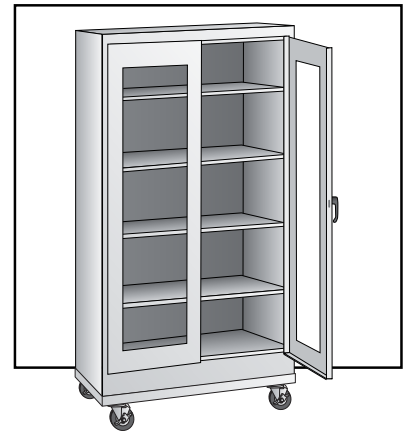

**MOBILE CLEAR-VIEW
STORAGE CABINET**

HANDLE ASSEMBLY

#	DESCRIPTION	QTY.	ULINE PART NO.	MFG. PART NO.
11	Lock Bar (Set)	1	H-1105-11	944LB
12	Door Handle with Keys and Hardware	1	H-1105-12	BR-LKHND
13	Locking Cam	1	H-1105-13	944LC
14	Cotter Pin	1	H-2216-CTRPN	CTRPN
15	Lock Bar Guide	2	H-1105-15	944GI
16	Hinge Pin	6	H-1106-16	944HP
17	Bolt (#8-32 x 3/8")	44	-----	-----
18	Nut (#8-32)	44	-----	-----
19	Nut Driver	1	H-1224-TOOL2	TOOL-2
	Replacement Hardware Pack (Not Included) Bolts #8-32 x 3/8" (72), Nuts #8-32 (72)	1	H-1224-19	HW-72
	Extra Keys (Set of 2) (Not Shown)	1	H-1105-KEYS	-----

ULINE H-9090
GABINETE MÓVIL CON
FRENTE TRANSPARENTE PARA
ALMACENAMIENTO

800-295-5510
uline.mx

ENSAMBLE PRIMARIO

**GABINETE MÓVIL CON
FRENTE TRANSPARENTE PARA
ALMACENAMIENTO**

LISTA DE PARTES DEL ENSAMBLE PRIMARIO