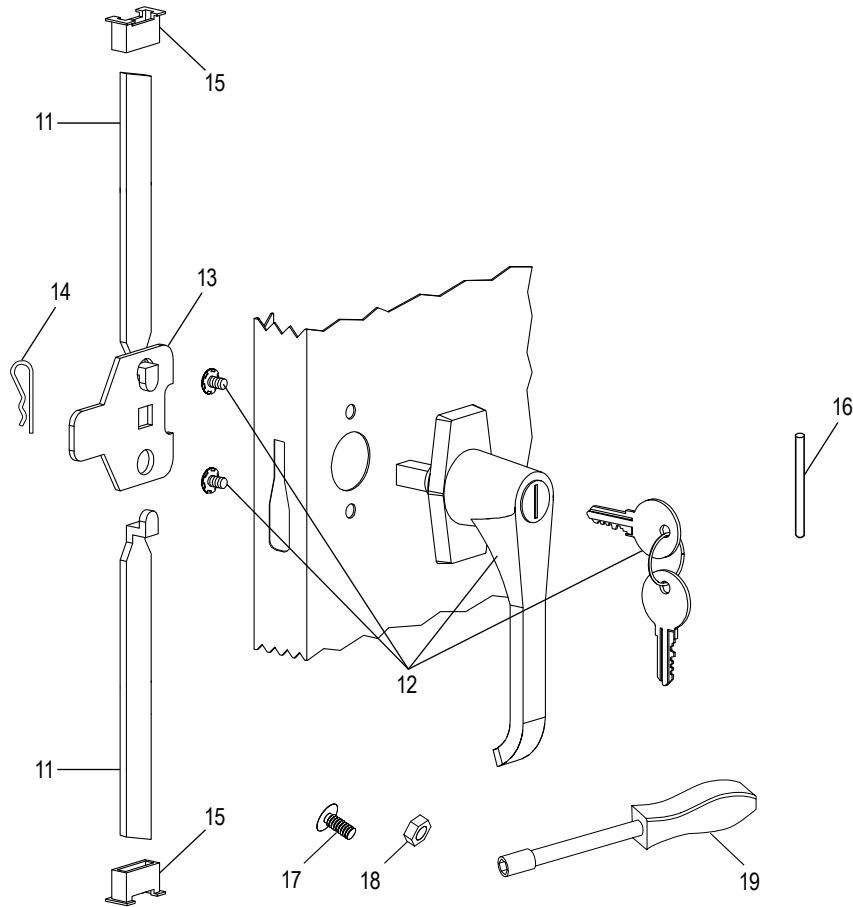

**MOBILE CLEAR-VIEW
STORAGE CABINET**

HANDLE ASSEMBLY

#	DESCRIPTION	QTY.	ULINE PART NO.	MFG. PART NO.
11	Lock Bar (Set)	1	H-1105-11	944LB
12	Door Handle with Keys and Hardware	1	H-1105-12	BR-LKHND
13	Locking Cam	1	H-1105-13	944LC
14	Cotter Pin	1	H-2216-CTRPN	CTRPN
15	Lock Bar Guide	2	H-1105-15	944GI
16	Hinge Pin	6	H-1106-16	944HP
17	Bolt (#8-32 x 3/8")	44	-----	-----
18	Nut (#8-32)	44	-----	-----
19	Nut Driver	1	H-1224-TOOL2	TOOL-2
	Replacement Hardware Pack (Not Included) Bolts #8-32 x 3/8" (72), Nuts #8-32 (72)	1	H-1224-19	HW-72
	Extra Keys (Set of 2) (Not Shown)	1	H-1105-KEYS	-----