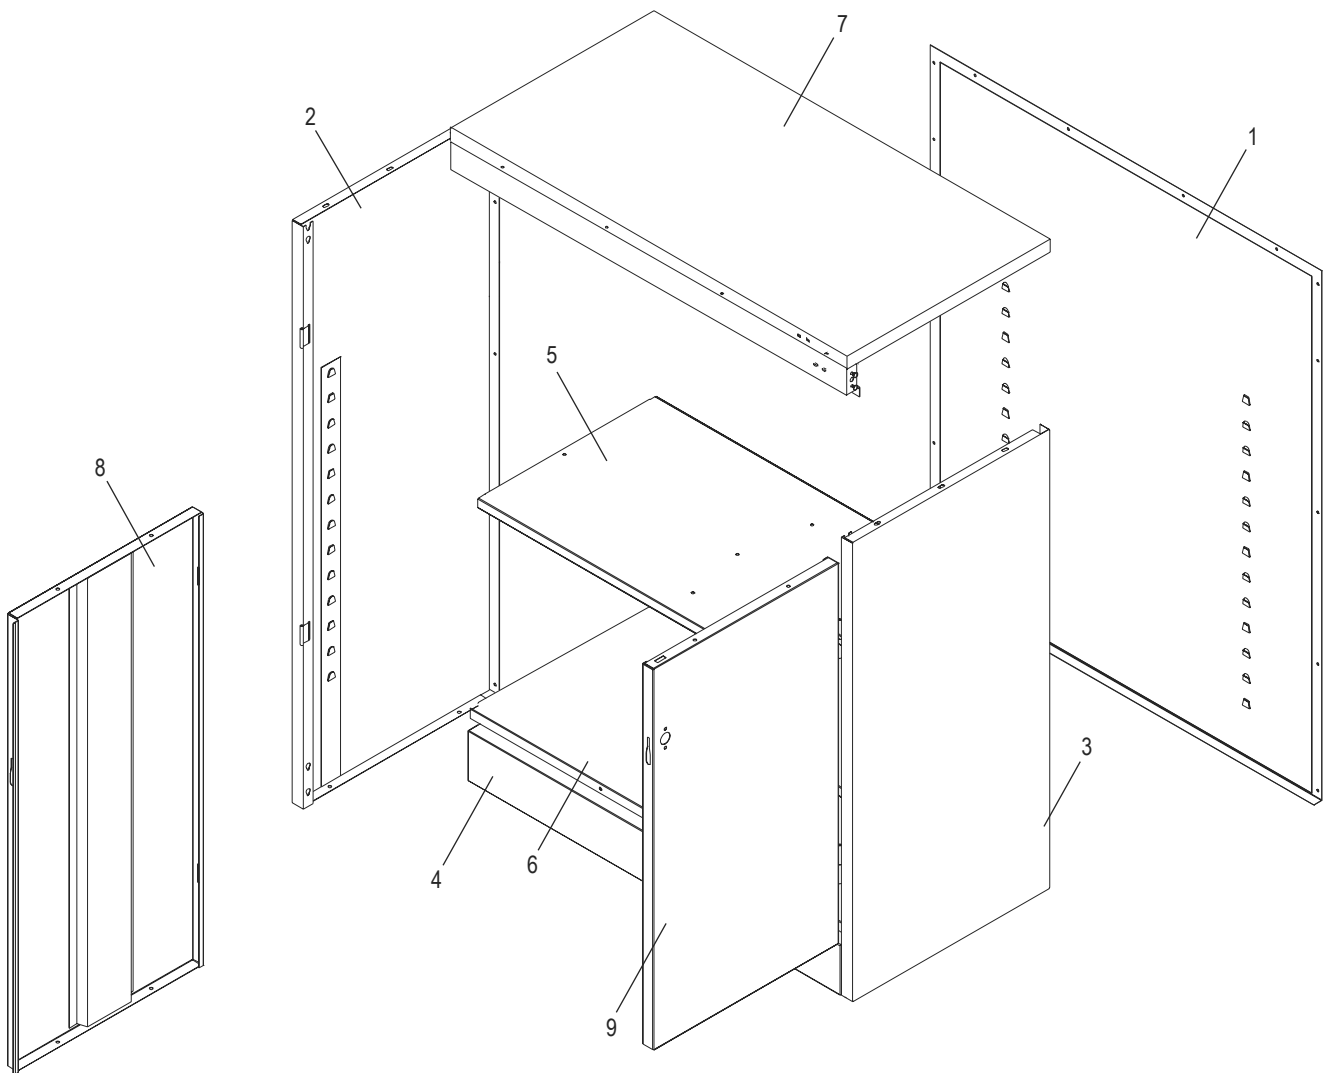

PRIMARY ASSEMBLY

ULINE H-8529
**UNDER COUNTER
CABINET**

1-800-295-5510
uline.com

PRIMARY ASSEMBLY PARTS LIST

#	DESCRIPTION	QTY.	ULINE PART NO.	MFG. PART NO.
1	Back Panel – Black	1	-----	086BA-BLK
1	Back Panel – Gray	1	-----	086BA-MGY
2	Left Side – Black	1	-----	086LS-BLK
2	Left Side – Gray	1	-----	086LS-MGY
3	Right Side – Black	1	-----	086RS-BLK
3	Right Side – Gray	1	-----	086RS-MGY
4	Sill – Black	1	-----	944SI-BLK
4	Sill – Gray	1	-----	944SI-MGY
5	Shelf – Black	1	H-1105ADD-BL	301-BLK
5	Shelf – Gray	1	H-1105ADD-GR	301-MGY
6	Bottom – Black	1	-----	944BO-BLK
6	Bottom – Gray	1	-----	944BO-MGY
7	Top – Black	1	-----	978CT-BLK
7	Top – Gray	1	H-1106GR-TOP	978CT-MGY
8	Left Door – Black	1	-----	086LD-BLK
8	Left Door – Gray	1	-----	086LD-MGY
9	Right Door – Black	1	-----	086RD-BLK
9	Right Door – Gray	1	-----	086RD-MGY
	Touch Up Paint – Black (Not Shown)	1	H-5361	-----
	Touch Up Paint – Gray (Not Shown)	1	H-5362	LTUP-2-MGY
	Extra Keys (Set of 2) (Not Shown)	1	H-1105-KEYS	-----