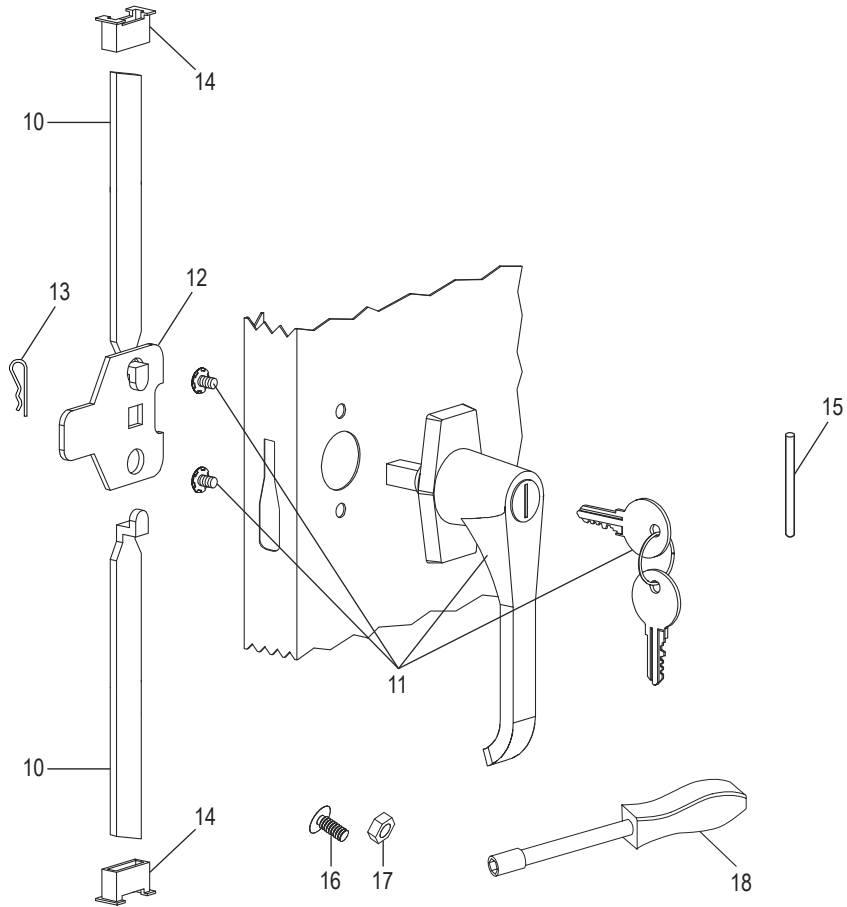

ENSAMBLE DEL ASA

#	DESCRIPCIÓN	CANT.	NO. DE PARTE DE ULINE	NO. DE PARTE DEL FABRICANTE
10	Barra de Seguridad (Set de 2)	1	H-8529-LBARS	086LB
11	Asa de la Puerta con Llaves y Tornillería	1	H-1105-12	944LH
12	Leva con Seguro	1	H-1105-13	944LC
13	Pasador de Chaveta	1	H-2216-CTRPN	CTRRPN
14	Guía de la Barra de Seguridad	2	H-1105-15	944GI
15	Perno de la Bisagra	6	H-1106-16	944HP
16	Perno (#8-32 x 3/8")	14	-----	-----
17	Tuerca (#8-32)	24	-----	-----
18	Desarmador para Tuercas	1	H-1224-TOOL2	TOOL-2
	Paquete de Tornillería de Repuesto (No se Incluye) 72 Pernos #8-32 x 3/8" 72 Tuercas #8-32	1	H-1224-19	HW-72