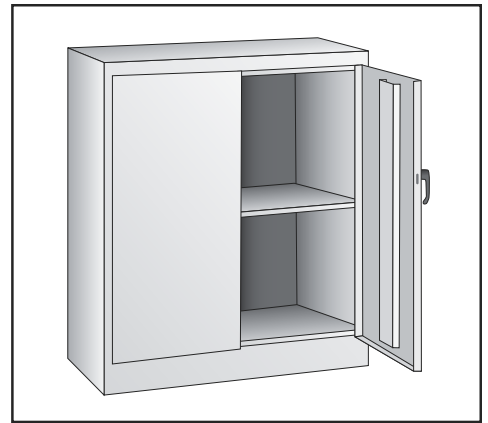

ULINE H-8529

GABINETE PARA DEBAJO DEL MOSTRADOR

800-295-5510
uline.mx