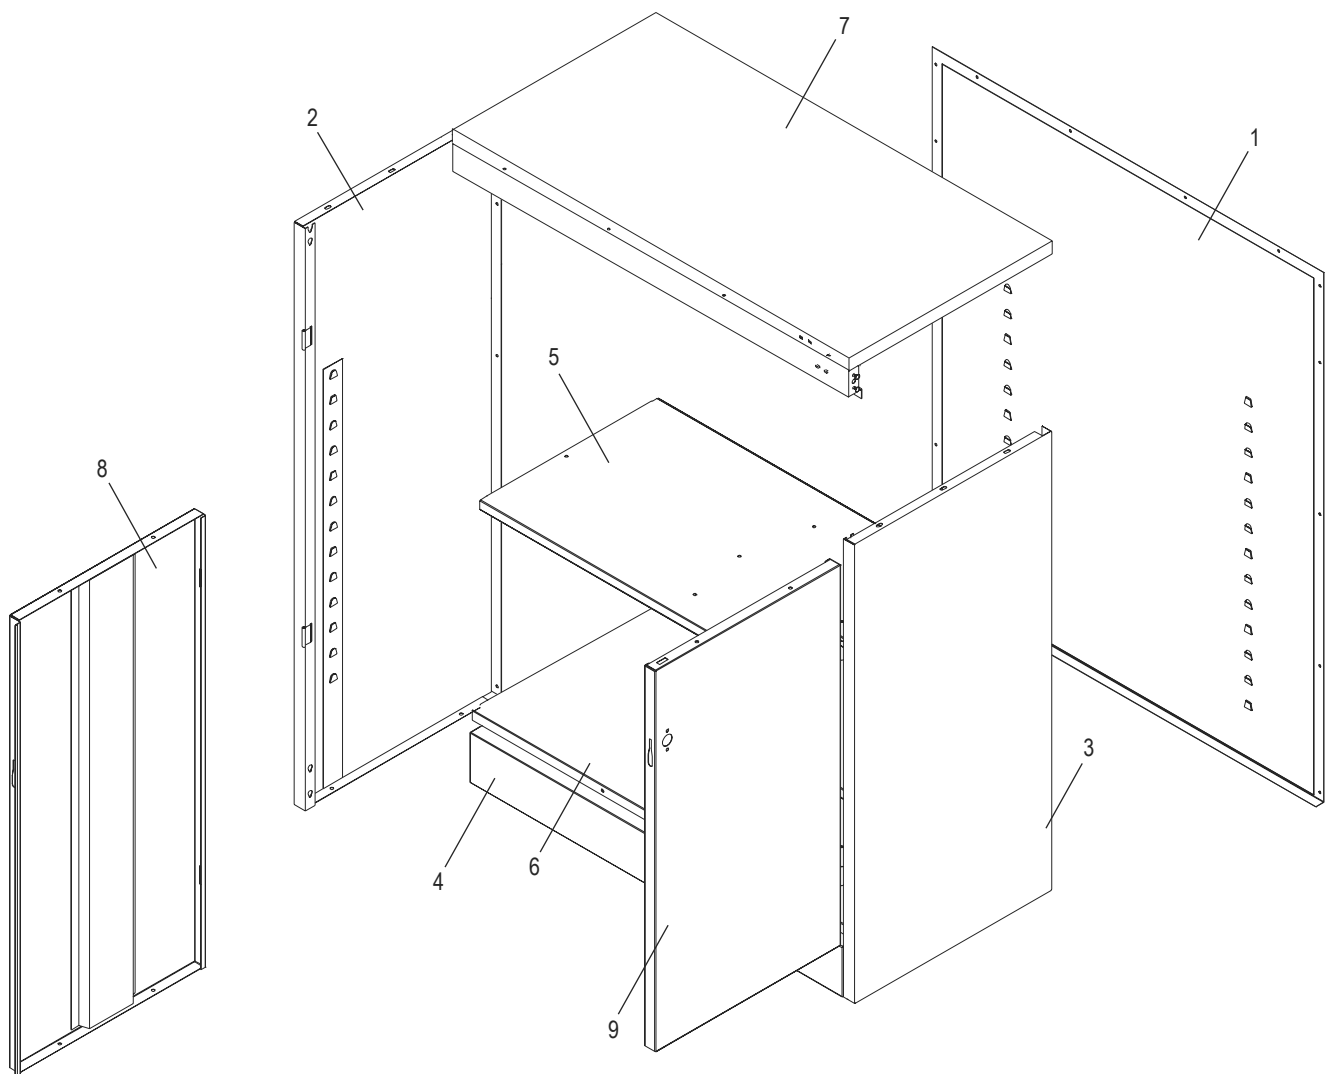

ENSAMBLE PRINCIPAL

LISTA DE PARTES DEL ENSAMBLE PRINCIPAL

#	DESCRIPCIÓN	CANT.	NO. DE PARTE DE ULINE	NO. DE PARTE DEL FABRICANTE
1	Panel Posterior – Negro	1	-----	086BA-BLK
1	Panel Posterior – Gris	1	-----	086BA-MGY
2	Lateral Izquierdo – Negro	1	-----	086LS-BLK
2	Lateral Izquierdo – Gris	1	-----	086LS-MGY
3	Lateral Derecho – Negro	1	-----	086RS-BLK
3	Lateral Derecho – Gris	1	-----	086RS-MGY
4	Umbral – Negro	1	-----	944SI-BLK
4	Umbral – Gris	1	-----	944SI-MGY
5	Repisa – Negra	1	H-1105ADD-BL	301-BLK
5	Repisa – Gris	1	H-1105ADD-GR	301-MGY
6	Parte Inferior – Negra	1	-----	944BO-BLK
6	Parte Inferior – Gris	1	-----	944BO-MGY
7	Parte Superior – Negra	1	-----	978CT-BLK
7	Parte Superior – Gris	1	H-1106GR-TOP	978CT-MGY
8	Puerta Izquierda – Negra	1	-----	086LD-BLK
8	Puerta Izquierda – Gris	1	-----	086LD-MGY
9	Puerta Derecha – Negra	1	-----	086RD-BLK
9	Puerta Derecha – Gris	1	-----	086RD-MGY
	Pintura para Retoque – Negra (No se Muestra)	1	H-5361	-----
	Pintura para Retoque – Gris (No se Muestra)	1	H-5362	LTUP-2-MGY
	Llaves Adicionales (Set de 2) (No se Muestran)	1	H-1105-KEYS	-----