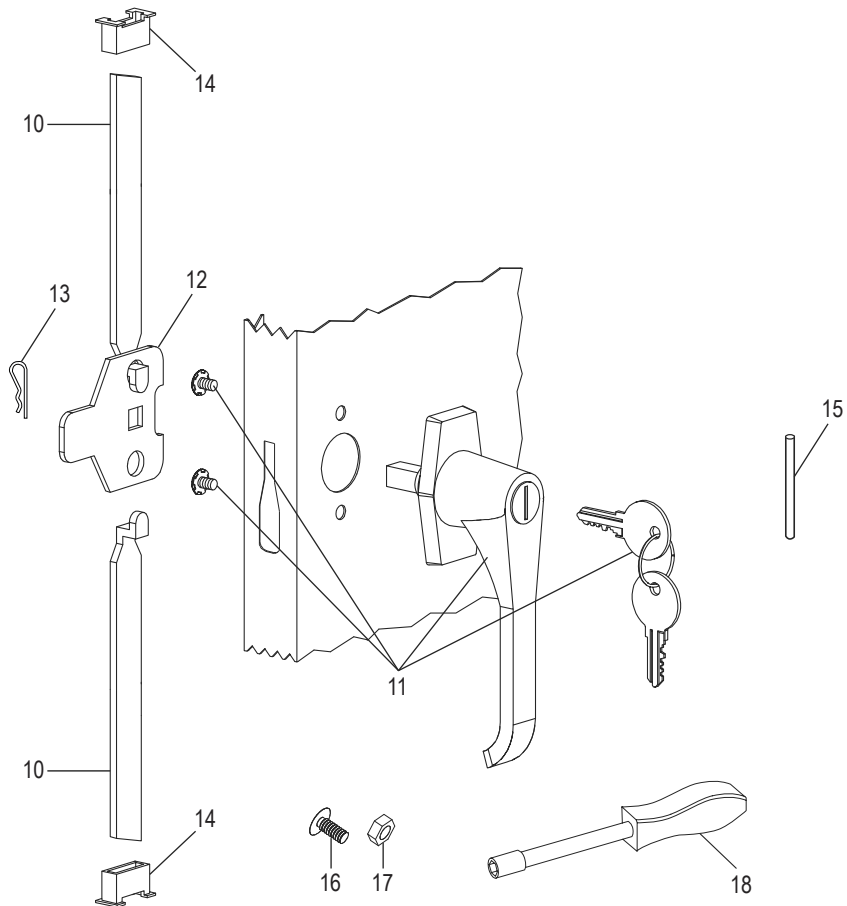

1-800-295-5510  
 uline.com

PRIMARY ASSEMBLY PARTS LIST

#	DESCRIPTION	QTY.	ULINE PART NO.	MFG. PART NO.
1	Back Panel – Black	1	-----	086BA-BLK
1	Back Panel – Gray	1	-----	086BA-MGY
2	Left Side – Black	1	-----	086LS-BLK
2	Left Side – Gray	1	-----	086LS-MGY
3	Right Side – Black	1	-----	086RS-BLK
3	Right Side – Gray	1	-----	086RS-MGY
4	Sill – Black	1	-----	944SI-BLK
4	Sill – Gray	1	-----	944SI-MGY
5	Shelf – Black	1	H-1105ADD-BL	301-BLK
5	Shelf – Gray	1	H-1105ADD-GR	301-MGY
6	Bottom – Black	1	-----	944BO-BLK
6	Bottom – Gray	1	-----	944BO-MGY
7	Top – Black	1	-----	978CT-BLK
7	Top – Gray	1	H-1106GR-TOP	978CT-MGY
8	Left Door – Black	1	-----	086LD-BLK
8	Left Door – Gray	1	-----	086LD-MGY
9	Right Door – Black	1	-----	086RD-BLK
9	Right Door – Gray	1	-----	086RD-MGY
	Touch Up Paint – Black (Not Shown)	1	H-5361	-----
	Touch Up Paint – Gray (Not Shown)	1	H-5362	LTUP-2-MGY
	Extra Keys (Set of 2) (Not Shown)	1	H-1105-KEYS	-----

## HANDLE ASSEMBLY

#	DESCRIPTION	QTY.	ULINE PART NO.	MFG. PART NO.
10	Lock Bar (Set of 2)	1	H-8529-LBARS	086LB
11	Door Handle with Keys and Hardware	1	H-1105-12	944LH
12	Locking Cam	1	H-1105-13	944LC
13	Cotter Pin	1	H-2216-CTRPN	CTRRPN
14	Lock Bar Guide	2	H-1105-15	944GI
15	Hinge Pin	6	H-1106-16	944HP
16	Bolt (#8-32 x 3/8")	14	-----	-----
17	Nut (#8-32)	24	-----	-----
18	Nut Driver	1	H-1224-TOOL2	TOOL-2
	Replacement Hardware Pack (Not Included) Bolts #8-32 x 3/8" (72), Nuts #8-32 (72)	1	H-1224-19	HW-72