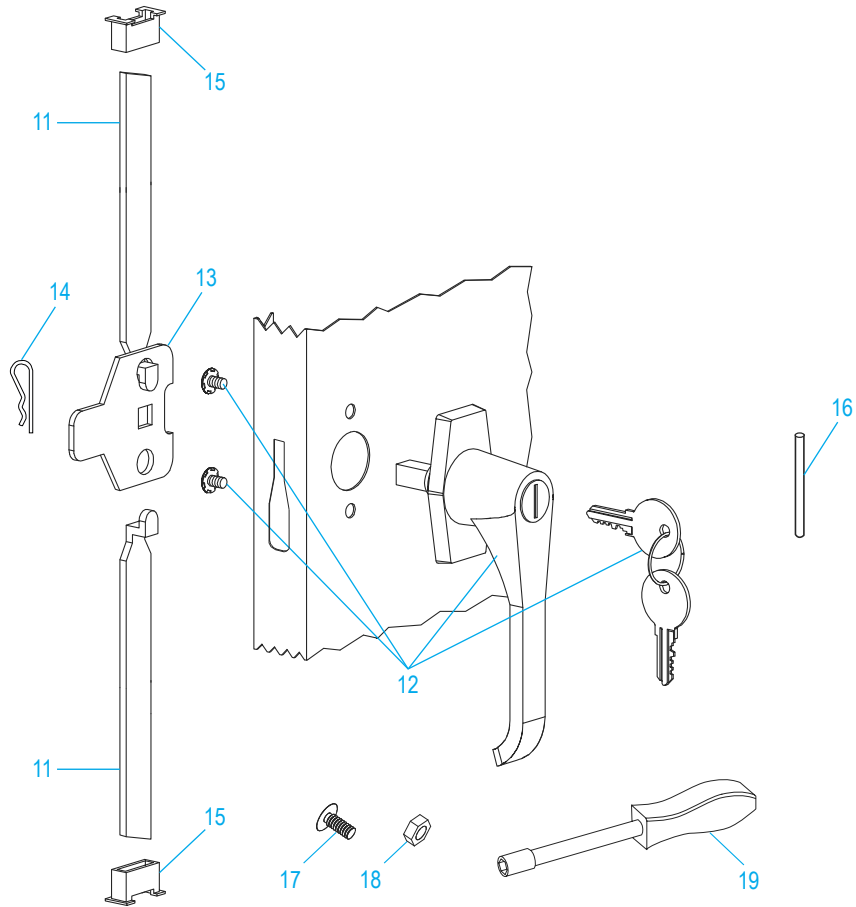

ULINE H-8505

GABINETE MÓVIL PARA ALMACENAMIENTO

800-295-5510
uline.mx

ENSAMBLE DEL ASA

#	DESCRIPCIÓN	CANT.	NO. DE PARTE DE ULINE	NO. DE PARTE DEL FABRICANTE
11	Barra de Seguridad (Set de 2)	1	H-1105-11	944LB
12	Asa de la Puerta con Llaves y Tornillería	1	H-1105-12	BR-LKHND
13	Leva con Seguro	1	H-1105-13	944LC
14	Pasador de Chaveta	1	H-2216-CTRPN	CTRPN
15	Guía de Barra de Seguridad	2	H-1105-15	944GI
16	Perno de Bisagra	6	H-1106-16	944HP
17	Perno (#8-32 x 3/8")	44	-----	-----
18	Tuerca (#8-32)	44	-----	-----
19	Llave de Tuercas	1	H-1224-TOOL2	TOOL-2
	Paquete de Tornillería de Repuesto (No se Incluye) 72 Pernos #8-32 x 3/8" 72 Tuercas #8-32	1	H-1224-19	HW-72