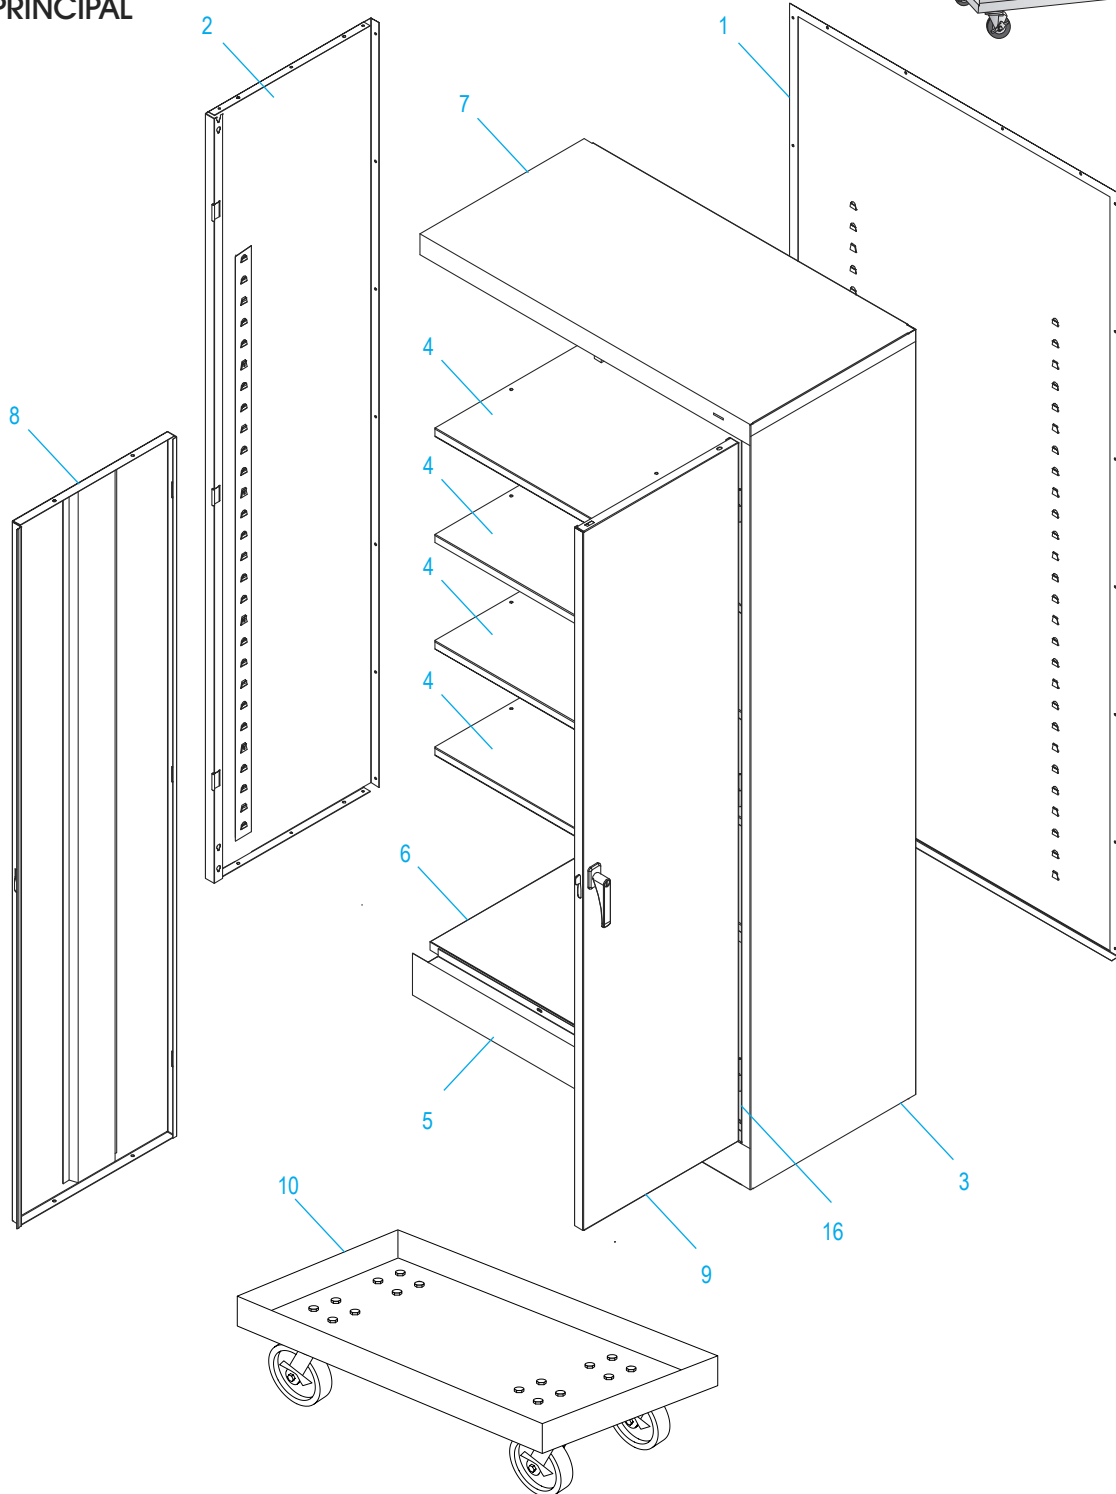

ENSAMBLE PRINCIPAL

ULINE H-8505
GABINETE MÓVIL PARA
ALMACENAMIENTO

800-295-5510
uline.mx

LISTA DE PARTES DEL ENSAMBLE PRINCIPAL

#	DESCRIPCIÓN	CANT.	NO. DE PARTE DE ULINE	NO. DE PARTE DEL FABRICANTE
1	Panel Posterior – Negro	1	-----	944BA-BLK
1	Panel Posterior – Gris	1	-----	944BA-MGY
1	Panel Posterior – Canela	1	-----	944BA-CPY
2	Lateral Izquierdo – Negro	1	-----	292LS-BLK
2	Lateral Izquierdo – Gris	1	-----	292LS-MGY
2	Lateral Izquierdo – Canela	1	-----	292LS-CPY
3	Lateral Derecho – Negro	1	-----	292RS-BLK
3	Lateral Derecho – Gris	1	-----	292RS-MGY
3	Lateral Derecho – Canela	1	H-2216T-RPAN	292RS-CPY
4	Repisa – Negra	4	H-1223ADD-BL	302-BLK
4	Repisa – Gris	4	H-1223ADD-GR	302-MGY
4	Repisa – Canela	4	H-1223ADD-T	302-CPY
5	Umbral – Negro	1	-----	944SI-BLK
5	Umbral – Gris	1	-----	944SI-MGY
5	Umbral – Canela	1	H-3618T-SILL	944SI-CPY
6	Parte Inferior – Negra	1	-----	292BO-BLK
6	Parte Inferior – Gris	1	-----	292BO-MGY
6	Parte Inferior – Canela	1	-----	292BO-CPY
7	Parte Superior – Negra	1	-----	292TO-BLK
7	Parte Superior – Gris	1	H-3618GR-TOP	292TO-MGY
7	Parte Superior – Canela	1	-----	292TO-CPY
8	Puerta Izquierda – Negra	1	H-1105-LDRBL	944LD-BLK
8	Puerta Izquierda – Gris	1	H-1105-GR LDR	944LD-MGY
8	Puerta Izquierda – Canela	1	H-1105-TNLDR	944LD-CPY
9	Puerta Derecha – Negra	1	H-1105-BLKDR	944RD-BLK
9	Puerta Derecha – Gris	1	H-1105-GRRDR	944RD-MGY
9	Puerta Derecha – Canela	1	H-1105-TNRDR	944RD-CPY
10	Base – Negra	1	H-2462BL	018CD-3624B
10	Base – Gris	1	H-2462GR	018CD-3624G
10	Base – Canela	1	H-2462T	018CD-3624T