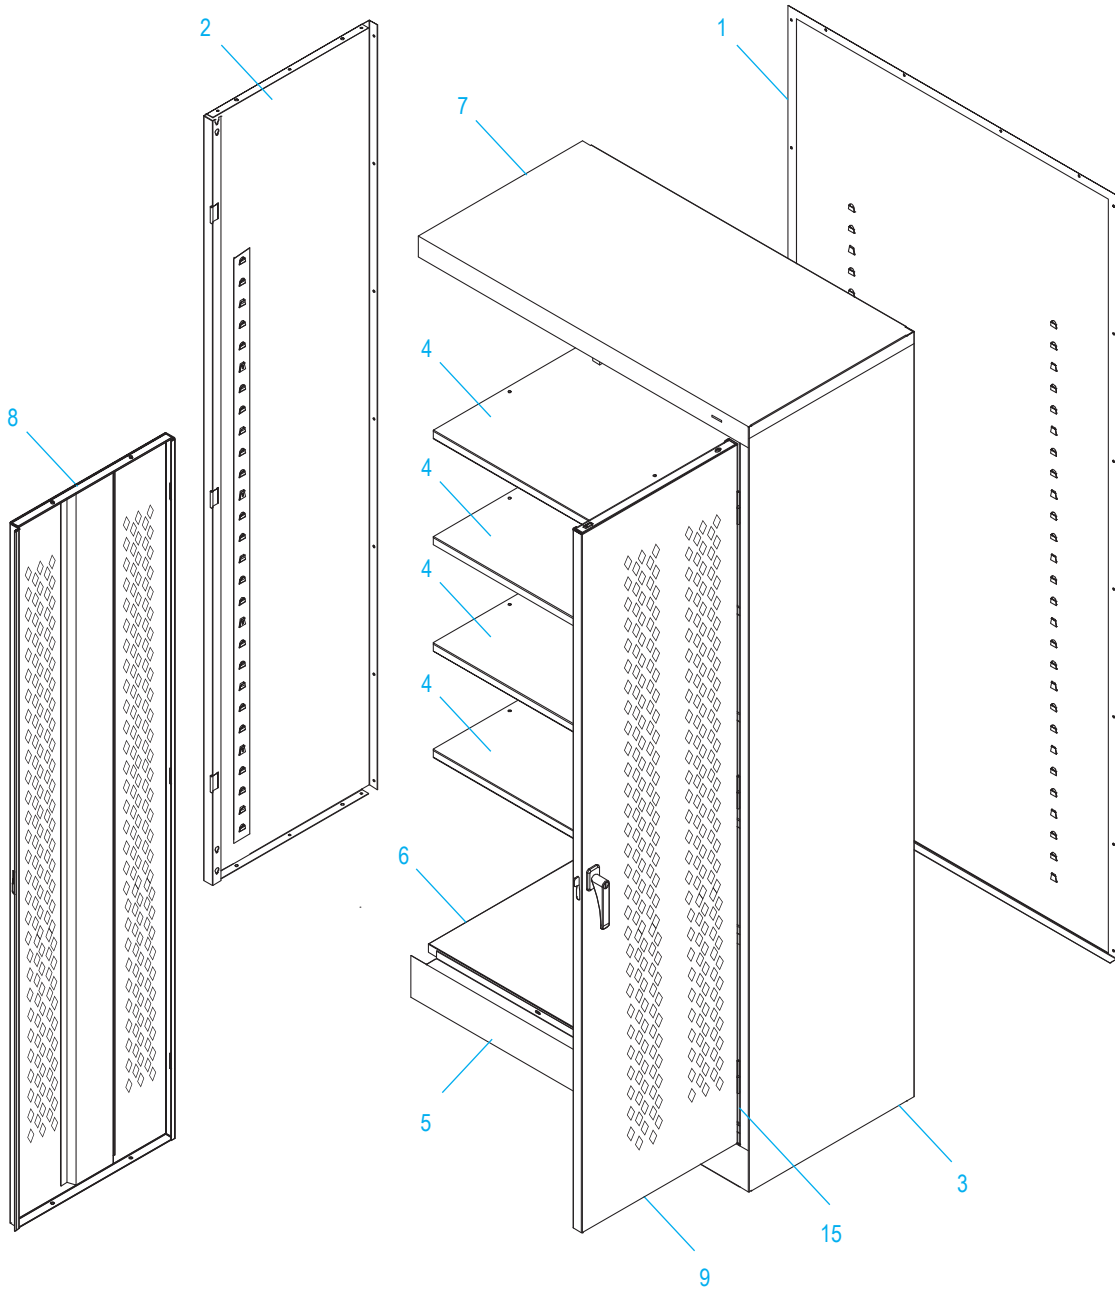

PRIMARY ASSEMBLY

ULINE H-7814
VENTILATED STORAGE CABINET

1-800-295-5510
uline.com

PRIMARY ASSEMBLY PARTS LIST

#	DESCRIPTION	QTY.	ULINE PART NO.	MFG. PART NO.
1	Back Panel	1	-----	944BA-GRAY
2	Left Side	1	-----	292LS-GRAY
3	Right Side	1	-----	292RS-GRAY
4	Shelf	4	H-1223ADD-GR	302-GRAY
5	Sill	1	-----	944SI-GRAY
6	Bottom	1	-----	292BO-GRAY
7	Top	1	H-3618GR-TOP	292TO-GRAY
8	Left Door	1	H-7816	944LD-PD-MGY
9	Right Door	1	H-7817	944RD-PD-MGY