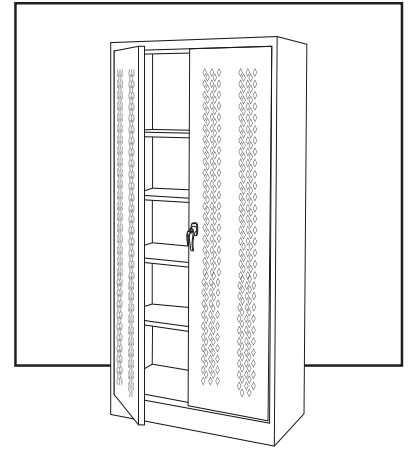

PRIMARY ASSEMBLY PARTS LIST

#	DESCRIPTION	QTY.	ULINE PART NO.	MFG. PART NO.
1	Back Panel	1	-----	944BA-GRAY
2	Left Side	1	-----	292LS-GRAY
3	Right Side	1	-----	292RS-GRAY
4	Shelf	4	H-1223ADD-GR	302-GRAY
5	Sill	1	-----	944SI-GRAY
6	Bottom	1	-----	292BO-GRAY
7	Top	1	H-3618GR-TOP	292TO-GRAY
8	Left Door	1	H-7816	944LD-PD-MGY
9	Right Door	1	H-7817	944RD-PD-MGY

ULINE H-7814

VENTILATED STORAGE CABINET

1-800-295-5510
uline.com

HANDLE ASSEMBLY

#	DESCRIPTION	QTY.	ULINE PART NO.	MFG. PART NO.
10	Lock Bar (Set)	1	H-1105-11	944LB
11	Door Handle with Keys and Hardware	1	H-1105-12	BR-LKHND
12	Locking Cam	1	H-1105-13	944LC
13	Cotter Pin	1	H-2216-CTRPN	CTRPN
14	Lock Bar Guide	2	H-1105-15	944GI
15	Hinge Pin	6	H-1106-16	944HP
16	Bolt (#8-32 x 3/8")	44	-----	-----
17	Nut (#8-32)	44	-----	-----
18	Nut Driver	1	H-1224-TOOL2	TOOL-2
	Replacement Hardware Pack (Not Included) Bolts #8-32 x 3/8" (72), Nuts #8-32 (72)	1	H-1224-19	HW-72

ULINE H-7814

**GABINETE VENTILADO
PARA ALMACENAMIENTO**

800-295-5510
uline.mx

ENSAMBLE PRINCIPAL

ULINE H-7814**GABINETE VENTILADO
PARA ALMACENAMIENTO**800-295-5510
uline.mx

LISTA DE PARTES DEL ENSAMBLE PRINCIPAL