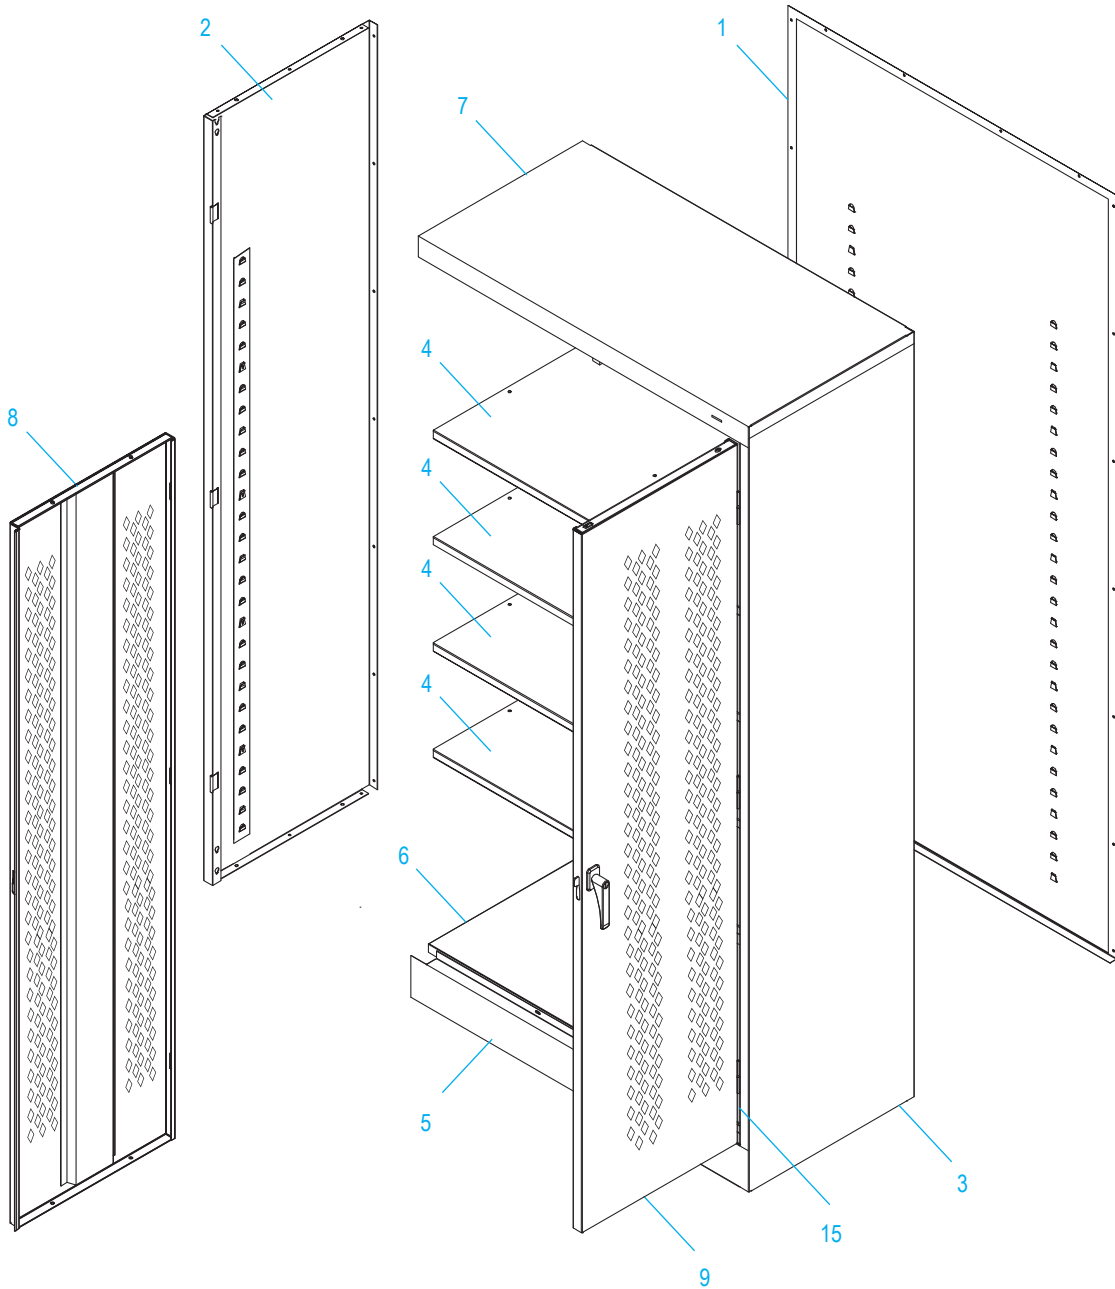

PRIMARY ASSEMBLY PARTS LIST

#	DESCRIPTION	QTY.	ULINE PART NO.	MFG. PART NO.
1	Back Panel	1	-----	944BA-GRAY
2	Left Side	1	-----	292LS-GRAY
3	Right Side	1	-----	292RS-GRAY
4	Shelf	4	H-1223ADD-GR	302-GRAY
5	Sill	1	-----	944SI-GRAY
6	Bottom	1	-----	292BO-GRAY
7	Top	1	H-3618GR-TOP	292TO-GRAY
8	Left Door	1	H-7816	944LD-PD-MGY
9	Right Door	1	H-7817	944RD-PD-MGY

ULINE H-7814

VENTILATED STORAGE CABINET

1-800-295-5510
uline.com

HANDLE ASSEMBLY

#	DESCRIPTION	QTY.	ULINE PART NO.	MFG. PART NO.
10	Lock Bar (Set)	1	H-1105-11	944LB
11	Door Handle with Keys and Hardware	1	H-1105-12	BR-LKHND
12	Locking Cam	1	H-1105-13	944LC
13	Cotter Pin	1	H-2216-CTRPN	CTRPN
14	Lock Bar Guide	2	H-1105-15	944GI
15	Hinge Pin	6	H-1106-16	944HP
16	Bolt (#8-32 x 3/8")	44	-----	-----
17	Nut (#8-32)	44	-----	-----
18	Nut Driver	1	H-1224-TOOL2	TOOL-2
	Replacement Hardware Pack (Not Included) Bolts #8-32 x 3/8" (72), Nuts #8-32 (72)	1	H-1224-19	HW-72

ULINE H-7814

**GABINETE VENTILADO
PARA ALMACENAMIENTO**

800-295-5510
uline.mx

ENSAMBLE PRINCIPAL

ULINE H-7814**GABINETE VENTILADO
PARA ALMACENAMIENTO**800-295-5510
uline.mx

LISTA DE PARTES DEL ENSAMBLE PRINCIPAL