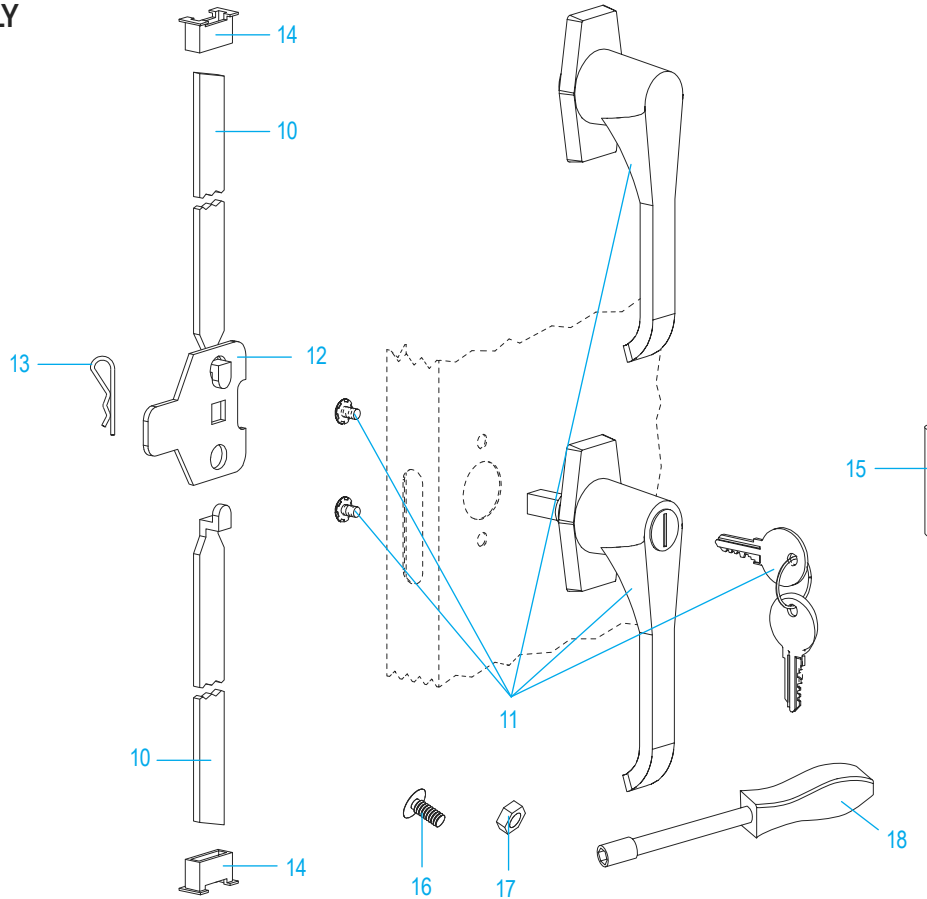

## PRIMARY ASSEMBLY

**ULINE** H-7813  
**MOBILE STORAGE CABINET**

1-800-295-5510  
 uline.com

PRIMARY ASSEMBLY PARTS LIST

#	DESCRIPTION	QTY.	ULINE PART NO.	MFG. PART NO.
1	Back Panel – Black	2	-----	055BA-BLACK
1	Back Panel – Gray	2	-----	055BA-GRAY
1	Back Panel – Tan	2	-----	055BA-PUTTY
2	Right Side Panel – Black	1	-----	056RS-BLACK
2	Right Side Panel – Gray	1	-----	056RS-GRAY
2	Right Side Panel – Tan	1	-----	056RS-PUTTY
3	Left Side Panel – Black	1	H-1871BL-LS	056LS-BLACK
3	Left Side Panel – Gray	1	H-1871GR-LS	056LS-GRAY
3	Left Side Panel – Tan	1	-----	056LS-PUTTY
4	Top – Black	1	-----	056TO-BLACK
4	Top – Gray	1	-----	056TO-GRAY
4	Top – Tan	1	-----	056TO-PUTTY
5	Shelf – Black	5	H-1871ADD-BL	307-BLACK
5	Shelf – Gray	5	H-1871ADD-GR	307-GRAY
5	Shelf – Tan	5	H-1871ADD-T	307-PUTTY
6	Left Door – Black	1	H-1871BL-LDR	056LD-BLACK
6	Left Door – Gray	1	-----	056LD-GRAY
6	Left Door – Tan	1	-----	056LD-PUTTY
7	Right Door – Black	1	H-1871-RDOOR	056RD-BLACK
7	Right Door – Gray	1	-----	056RD-GRAY
7	Right Door – Tan	1	-----	056RD-PUTTY
8	Sill – Black	1	H-3616-SILL	055SI-BLACK
8	Sill – Gray	1	H-3594-SILL	055SI-GRAY
8	Sill – Tan	1	H-3616-TSILL	055SI-PUTTY
9	Base – Black	1	H-2463BL	018CD-4824B
9	Base – Gray	1	H-2463GR	018CD-4824G
9	Base – Tan	1	H-2463T	018CD-4824T

## HANDLE ASSEMBLY

#	DESCRIPTION	QTY.	ULINE PART NO.	MFG. PART NO.
10	Lock Bar (Set)	1	H-1223-#8	043LB
11	Locking Handle with Keys and Dummy Handle (Set)	1	H-2217-HANDL	ST-LKHND
12	Locking Cam	1	H-1105-13	944LC
13	Cotter Pin	1	H-2216-CTRPN	CTRPN
14	Lock Bar Guide	2	H-1105-15	944GI-2PK
15	Hinge Pin	8	H-1106-16	944HP
16	Bolt (#8-32 x 3/8")	25	-----	-----
17	Nut (#8-32)	35	-----	-----
18	Nut Driver	1	H-1224-TOOL2	TOOL-2
	Replacement Hardware Pack (Not Included) Bolts #8-32 x 3/8" (72), Nuts #8-32 (72)	1	H-1224-19	HW-72