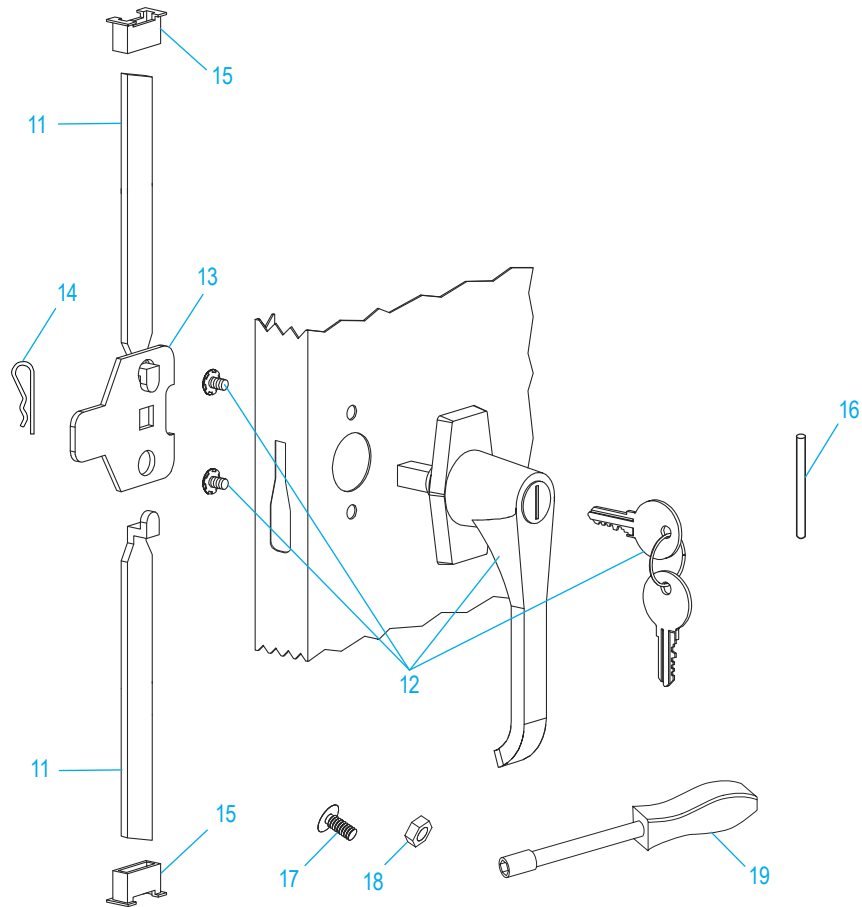

ULINE H-7811 MOBILE STORAGE CABINET

1-800-295-5510
uline.com

HANDLE ASSEMBLY

#	DESCRIPTION	QTY.	ULINE PART NO.	MFG. PART NO.
11	Lock Bar (Set)	1	H-1105-11	944LB
12	Door Handle with Keys and Hardware	1	H-1105-12	BR-LKHND
13	Locking Cam	1	H-1105-13	944LC
14	Cotter Pin	1	H-2216-CTRPN	CTRPN
15	Lock Bar Guide	2	H-1105-15	944GI
16	Hinge Pin	6	H-1106-16	944HP
17	Bolt (#8-32 x 3/8")	44	-----	-----
18	Nut (#8-32)	44	-----	-----
19	Nut Driver	1	H-1224-TOOL2	TOOL-2
	Replacement Hardware Pack (Not Included) Bolts #8-32 x 3/8" (72), Nuts #8-32 (72)	1	H-1224-19	HW-72