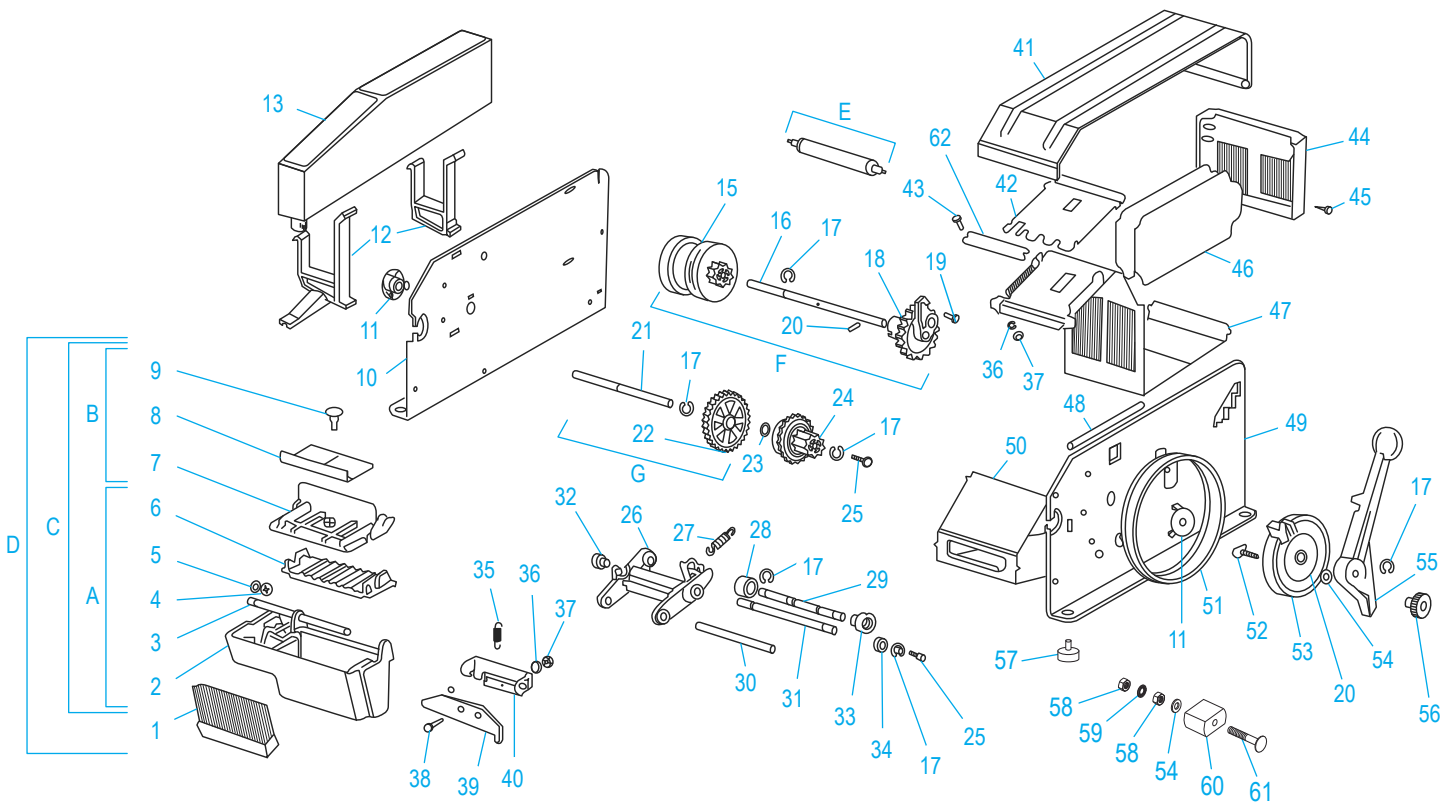

ULINE H-725 MANUAL KRAFT TAPE DISPENSER

1-800-295-5510
uline.com

#	DESCRIPTION	QTY.	ULINE PART NO.	MFG. PART NO.
1	Brush	1	H-725B	21005507
2	Water Reservoir*	1	H-725-WR	74003632
3	Locking Pin*	1	H-725-SHAFT	23210011
4	Washer - 6*	2	-----	23210022
5	Circlip - 5 Inox*	2	H-725-CLIP	23103215
6	Cover Plate, Lower Part*	1	H-725-LP	74003631
7	Cover Plate, Upper Part	1	H-725-UP	23210044