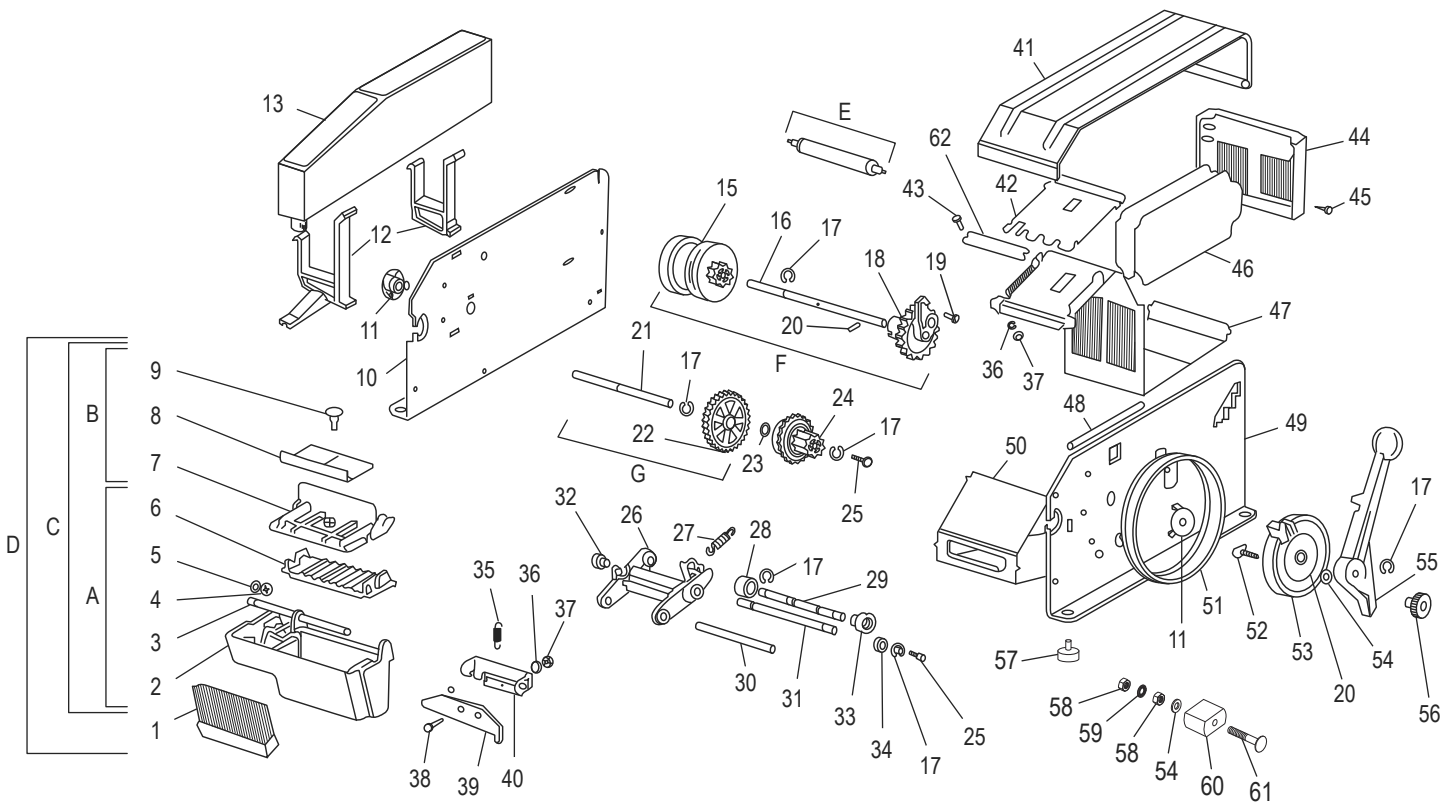

ULINE H-725 MANUAL KRAFT TAPE DISPENSER

1-800-295-5510
uline.com

#	DESCRIPTION	QTY.	ULINE PART NO.	MFG. PART NO.
1	Brush	1	H-725B	21005507
2	Water Reservoir*	1	H-725-WR	74003632
3	Locking Pin*	1	H-725-SHAFT	23210011
4	Washer - 6*	2	-----	23210022
5	Circlip - 5 Inox*	2	H-725-CLIP	23103215
6	Cover Plate, Lower Part*	1	H-725-LP	74003631
7	Cover Plate, Upper Part	1	H-725-UP	23210044