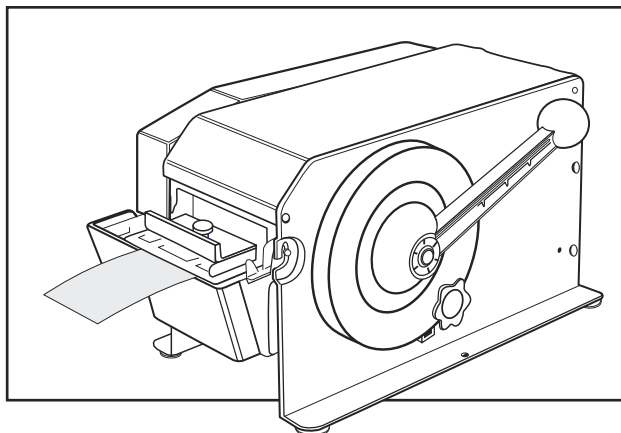

ULINE H-725 MANUAL KRAFT TAPE DISPENSER

1-800-295-5510
uline.com

#	DESCRIPTION	QTY.	ULINE PART NO.	MFG. PART NO.
1	Brush	1	H-725B	21005507
2	Water Reservoir*	1	H-725-WR	74003632
3	Locking Pin*	1	H-725-SHAFT	23210011
4	Washer - 6*	2	-----	23210022
5	Circlip - 5 Inox*	2	H-725-CLIP	23103215
6	Cover Plate, Lower Part*	1	H-725-LP	74003631
7	Cover Plate, Upper Part	1	H-725-UP	23210044