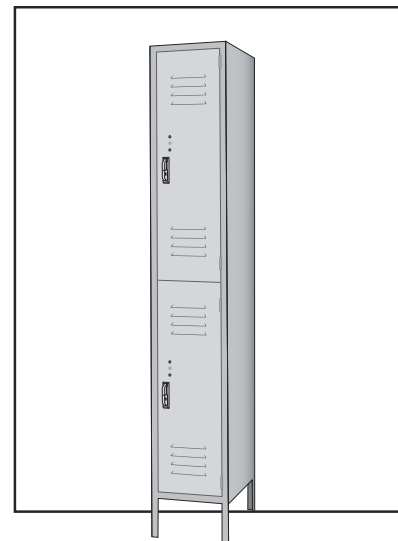

# ULINE H-6743GR

## DOUBLE TIER LOCKER

### 1 WIDE – GRAY

1-800-295-5510  
 uline.com

#	DESCRIPTION	QTY.	ULINE PART NO.	MFG. PART NO.
1	Back	1	-----	A11227BCJ04-GRAY
2	Side	2	H-4291-GSPQ	A11827BCJ03-GRAY
3	Rear Leg	2	H-7148	A11227BCJ10-GRAY
4	Top/Bottom Shelves	2	-----	A11827BCW05-06-GRAY
5	Shelf	1	H-4289G-SHLF	A11827BCW07-GRAY
6	Single Coat Hook	6	H-4290-SNGHK	018-YGZ21
7	Double Coat Hook	2	H-4290-DBLHK	018-YGZ060
8	Locker Door	2	H-4290GRDOOR	018-AD21227BCH02-GRAY
9	Door Frame Assembly	1	-----	12-78HH2MMK-GRAY
10	Leveling Foot with Hardware	4	H-5997	018-DMGTZJ
	Hardware Pack (Not Shown)	1	H-4291-HRDW	-----
	Latch Bar (Not Shown)	1	H-4290-LBAR	A21227BCH12
	Latch (Not Shown)	1	H-4289-LATCH	018-YGZ021