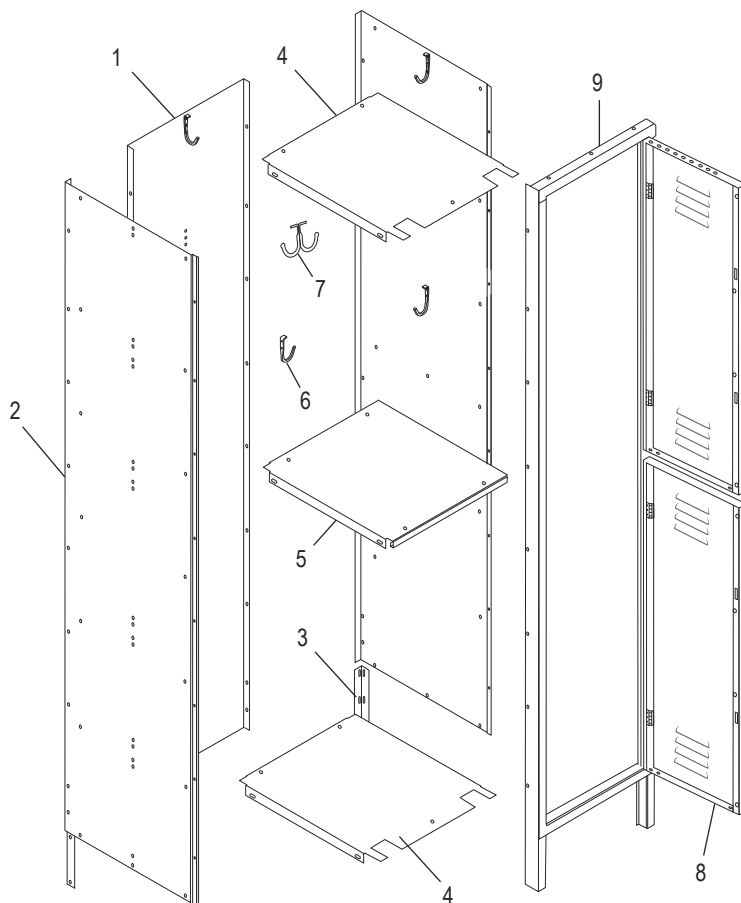

## DOUBLE TIER LOCKER

### 1 WIDE – GRAY

1-800-295-5510  
 uline.com

#	DESCRIPTION	QTY.	ULINE PART NO.	MFG. PART NO.
1	Back	1	-----	A11227BCJ04-GRAY
2	Side	2	H-4291-GSPQ	A11827BCJ03-GRAY
3	Rear Leg	2	H-7148	A11227BCJ10-GRAY
4	Top/Bottom Shelves	2	-----	A11827BCW05-06-GRAY
5	Shelf	1	H-4289G-SHLF	A11827BCW07-GRAY
6	Single Coat Hook	6	H-4290-SNGHK	018-YGZ21
7	Double Coat Hook	2	H-4290-DBLHK	018-YGZ060
8	Locker Door	2	H-4290GRDOOR	018-AD21227BCH02-GRAY
9	Door Frame Assembly	1	-----	12-78HH2MMK-GRAY
10	Leveling Foot with Hardware	4	H-5997	018-DMGTZJ
	Hardware Pack (Not Shown)	1	H-4291-HRDW	-----
	Latch Bar (Not Shown)	1	H-4290-LBAR	A21227BCH12
	Latch (Not Shown)	1	H-4289-LATCH	018-YGZ021