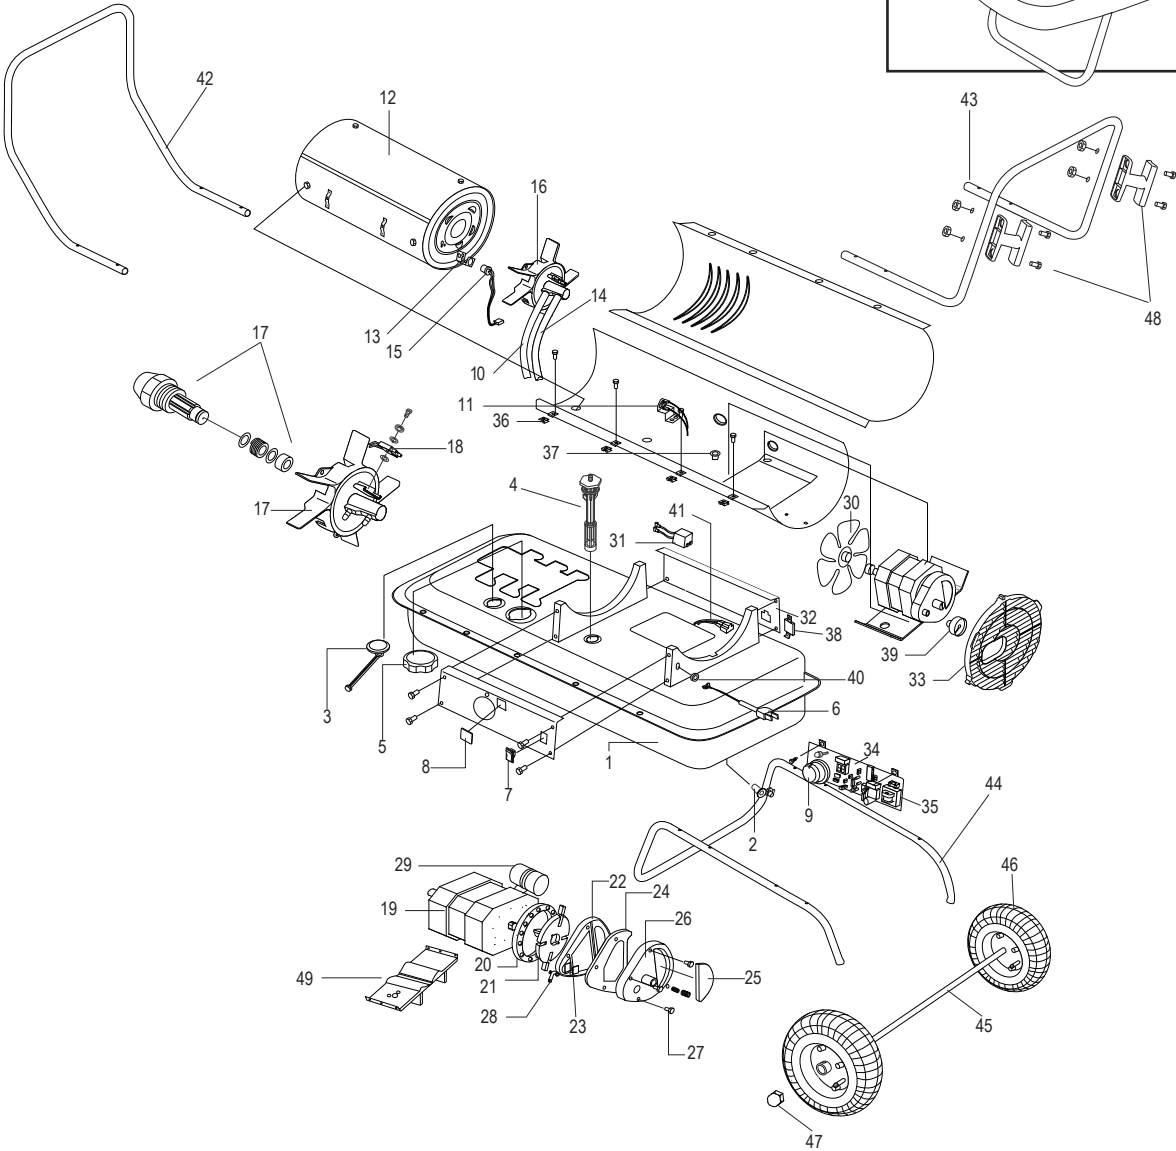

ULINE H-6513

MULTI-FUEL HEATER – 135,000 BTU

1-800-295-5510
 uline.com

#	DESCRIPTION	QTY.	ULINE PART NO.	MFG. PART NO.
1	Fuel Tank Assembly	1	-----	70-002-0250
2	Drain Plug	1	H-6513-DRAIN	70-002-0105
3	Fuel Gauge Assembly	1	-----	70-007-0210
4	Fuel Filter Assembly	1	-----	70-003-0200
5	Fuel Cap – Large Plastic	1	-----	70-006-0500
6	Power Cord	1	H-6513-CORD	70-034-0205
7	Power Switch	1	-----	70-038-0100
8	Window Display	1	-----	70-040-0100
9	Thermostat Control Knob	1	-----	70-031-0100
10	Air Line	1	-----	70-035-0300