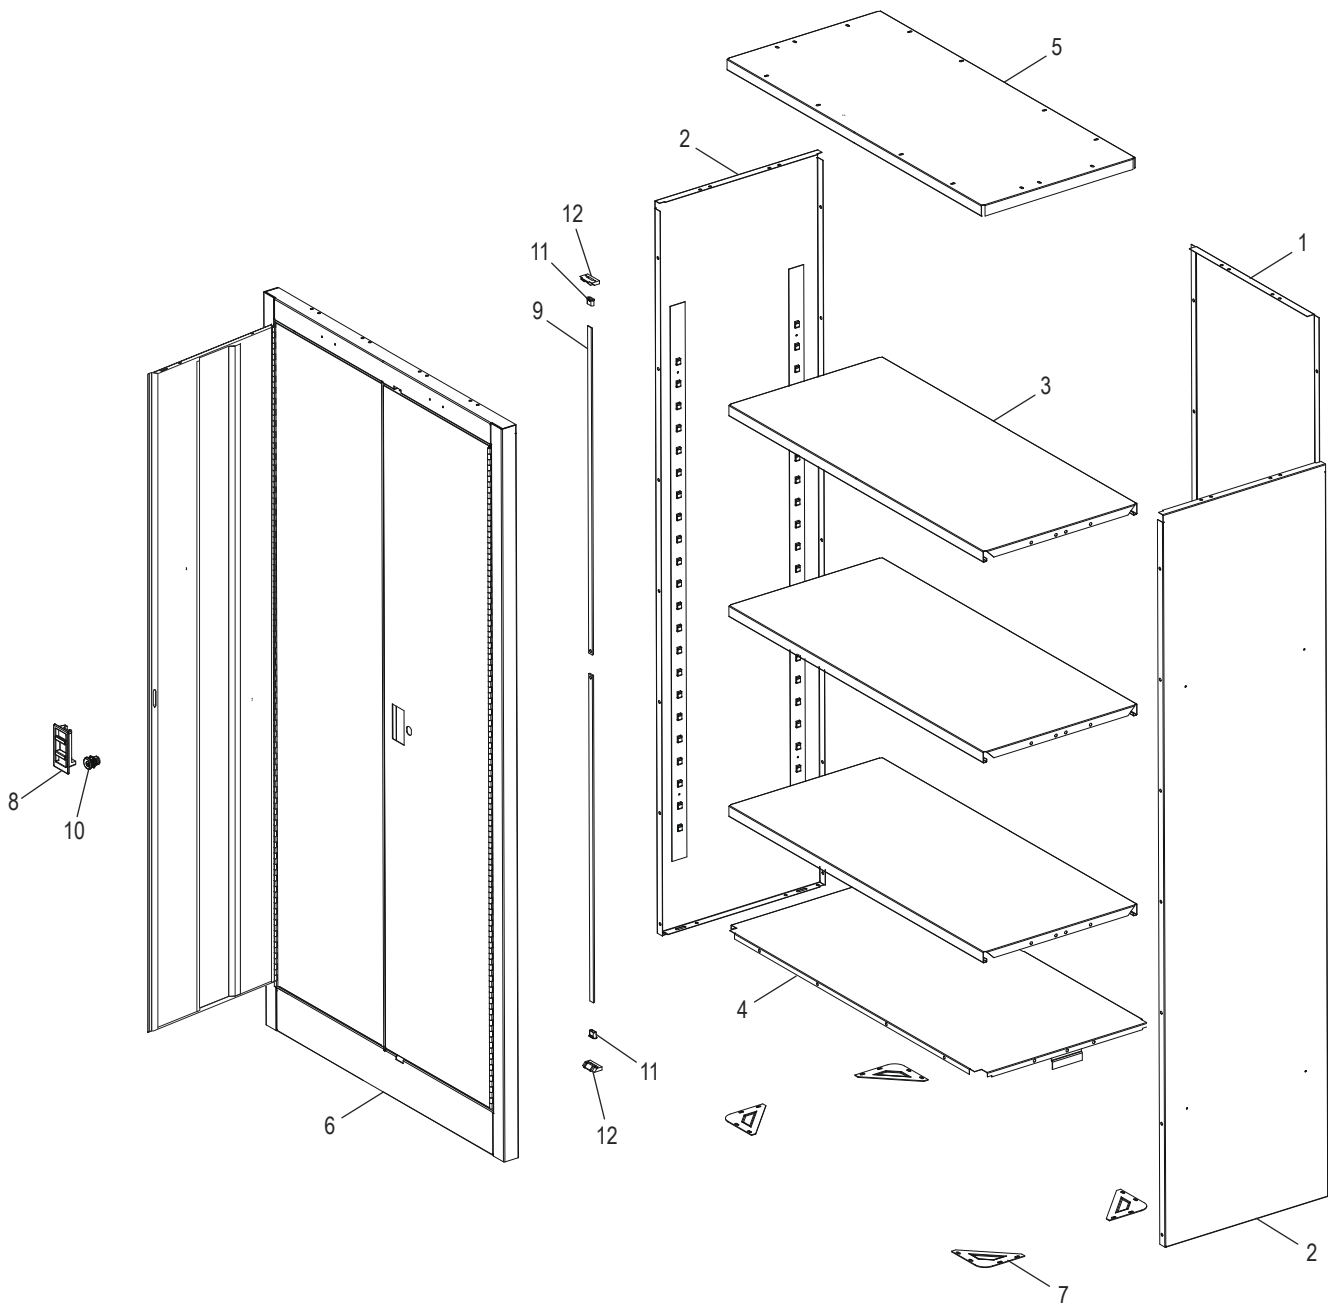

ULINE H-6318 SLIM STORAGE CABINET

1-800-295-5510
uline.com

Para Español, vea páginas 3-4.
Pour le français, consulter les pages 5-6.

ULINE H-6318
SLIM STORAGE CABINET

1-800-295-5510
 uline.com

#	DESCRIPTION	QTY.	ULINE PART NO.	MFG. PART NO.
1	Back Panel – Black	1	-----	ICR3066-22F-ME
1	Back Panel – Gray	1	-----	ICR3066-22F-PL
1	Back Panel – Wine	1	-----	ICR3066-22F-MN
1	Back Panel – White	1	-----	ICR3066-22F-SW
2	Side Panel – Black	2	-----	ICS1566-22F-ME
2	Side Panel – Gray	2	-----	ICS1566-22F-PL
2	Side Panel – Wine	2	-----	ICS1566-22F-MN
2	Side Panel – White	2	-----	ICS1566-22F-SW
3	Shelf – Black	3	H-6321BL	ICAS3015ME
3	Shelf – Gray	3	H-6321GR	ICAS3015PL
3	Shelf – Wine	3	H-6321WINE	ICAS3015MN
3	Shelf – White	3	H-6321W	ICAS3015SW
4	Bottom – Black	1	-----	ICB3015-22-ME
4	Bottom – Gray	1	-----	ICB3015-22-PL
4	Bottom – Wine	1	-----	ICB3015-22-MN
4	Bottom – White	1	-----	ICB3015-22-SW
5	Top – Black	1	-----	ICT3015-22-ME
5	Top – Gray	1	-----	ICT3015-22-PL
5	Top – Wine	1	-----	ICT3015-22-MN
5	Top – White	1	-----	ICT3015-22-SW
6	Door and Frame – Black	1	-----	ICSDF3066P-ME
6	Door and Frame – Gray	1	-----	ICSDF3066P-PL
6	Door and Frame – Wine	1	-----	ICSDF3066P-MN
6	Door and Frame – White	1	-----	ICSDF3066P-SW
7	Foot Plate	4	-----	CFP100
8	Latch Handle	1	H-6318-8	LSL100F
9	Lock Bar (Set)	1	-----	ICLRS66
10	Cabinet Lock	1	H-6316-LOCK	ABA001
11	Lock Bar Guide	2	H-6317-GLDEQ	LRG1
12	Bottom Bar Guide	2	-----	BRG-100
	Bolt (Not Shown)	56	-----	MBT200
	Nut (Not Shown)	56	-----	N201
	Keys (Set of 2) (Not Shown)	1	H-7349	ABA001K