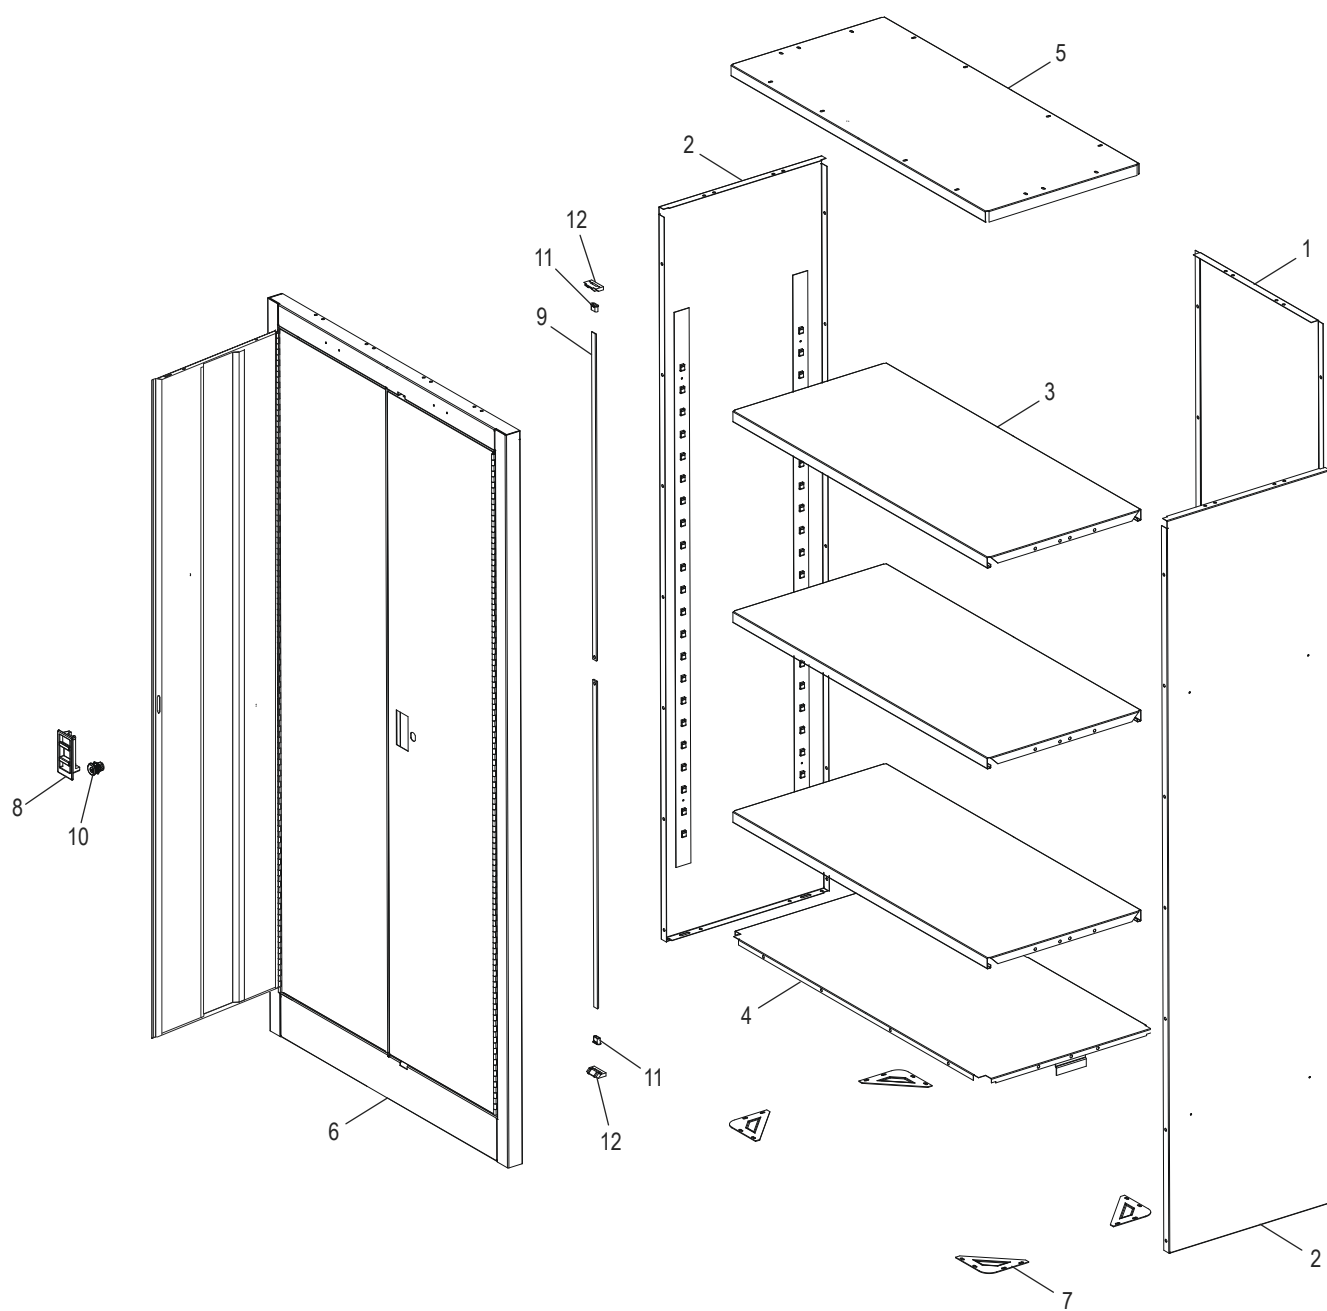

ULINE H-6318

**GABINETE DELGADO
PARA ALMACENAMIENTO**

800-295-5510

uline.mx

#	DESCRIPCIÓN	CANT.	NO. DE PARTE DE ULINE	NO. DE PARTE DEL FABRICANTE
1	Panel Trasero – Negro	1	-----	ICR3066-22F-ME
1	Panel Trasero – Gris	1	-----	ICR3066-22F-PL
1	Panel Trasero – Vino	1	-----	ICR3066-22F-MN
1	Panel Trasero – Blanc	1	-----	ICR3066-22F-SW
2	Panel Lateral – Negro	2	-----	ICS1566-22F-ME
2	Panel Lateral – Gris	2	-----	ICS1566-22F-PL
2	Panel Lateral – Vino	2	-----	ICS1566-22F-MN
2	Panel Lateral – Blanc	2	-----	ICS1566-22F-SW
3	Repisa – Negro	3	H-6321BL	ICAS3015ME
3	Repisa – Gris	3	H-6321GR	ICAS3015PL
3	Repisa – Vino	3	H-6321WINE	ICAS3015MN
3	Repisa – Blanc	3	H-6321W	ICAS3015SW
4	Parte Inferior – Negro	1	-----	ICB3015-22-ME
4	Parte Inferior – Gris	1	-----	ICB3015-22-PL
4	Parte Inferior – Vino	1	-----	ICB3015-22-MN
4	Parte Inferior – Blanc	1	-----	ICB3015-22-SW
5	Parte Superior – Negro	1	-----	ICT3015-22-ME
5	Parte Superior – Gris	1	-----	ICT3015-22-PL
5	Parte Superior – Vino	1	-----	ICT3015-22-MN
5	Parte Superior – Blanc	1	-----	ICT3015-22-SW
6	Puerta y Armazón – Negro	1	-----	ICSD3066P-ME
6	Puerta y Armazón – Gris	1	-----	ICSD3066P-PL
6	Puerta y Armazón – Vino	1	-----	ICSD3066P-MN
6	Puerta y Armazón – Blanc	1	-----	ICSD3066P-SW
7	Placa Inferior	4	-----	CFP100
8	Asa	1	H-6318-8	LSL100F
9	Barra de Seguridad (Set)	1	-----	ICLR566
10	Cerradura	1	H-6316-LOCK	ABA001
11	Guía de la Barra de Seguridad	2	H-6317-GLDEQ	LRG1
12	Guía de la Barra Inferior	2	-----	BRG-100
	Perno (No se Muestra)	56	-----	MBT200
	Tuerca (No se Muestra)	56	-----	N201
	Llaves (Set de 2) (No se Muestran)	1	H-7349	ABA001K