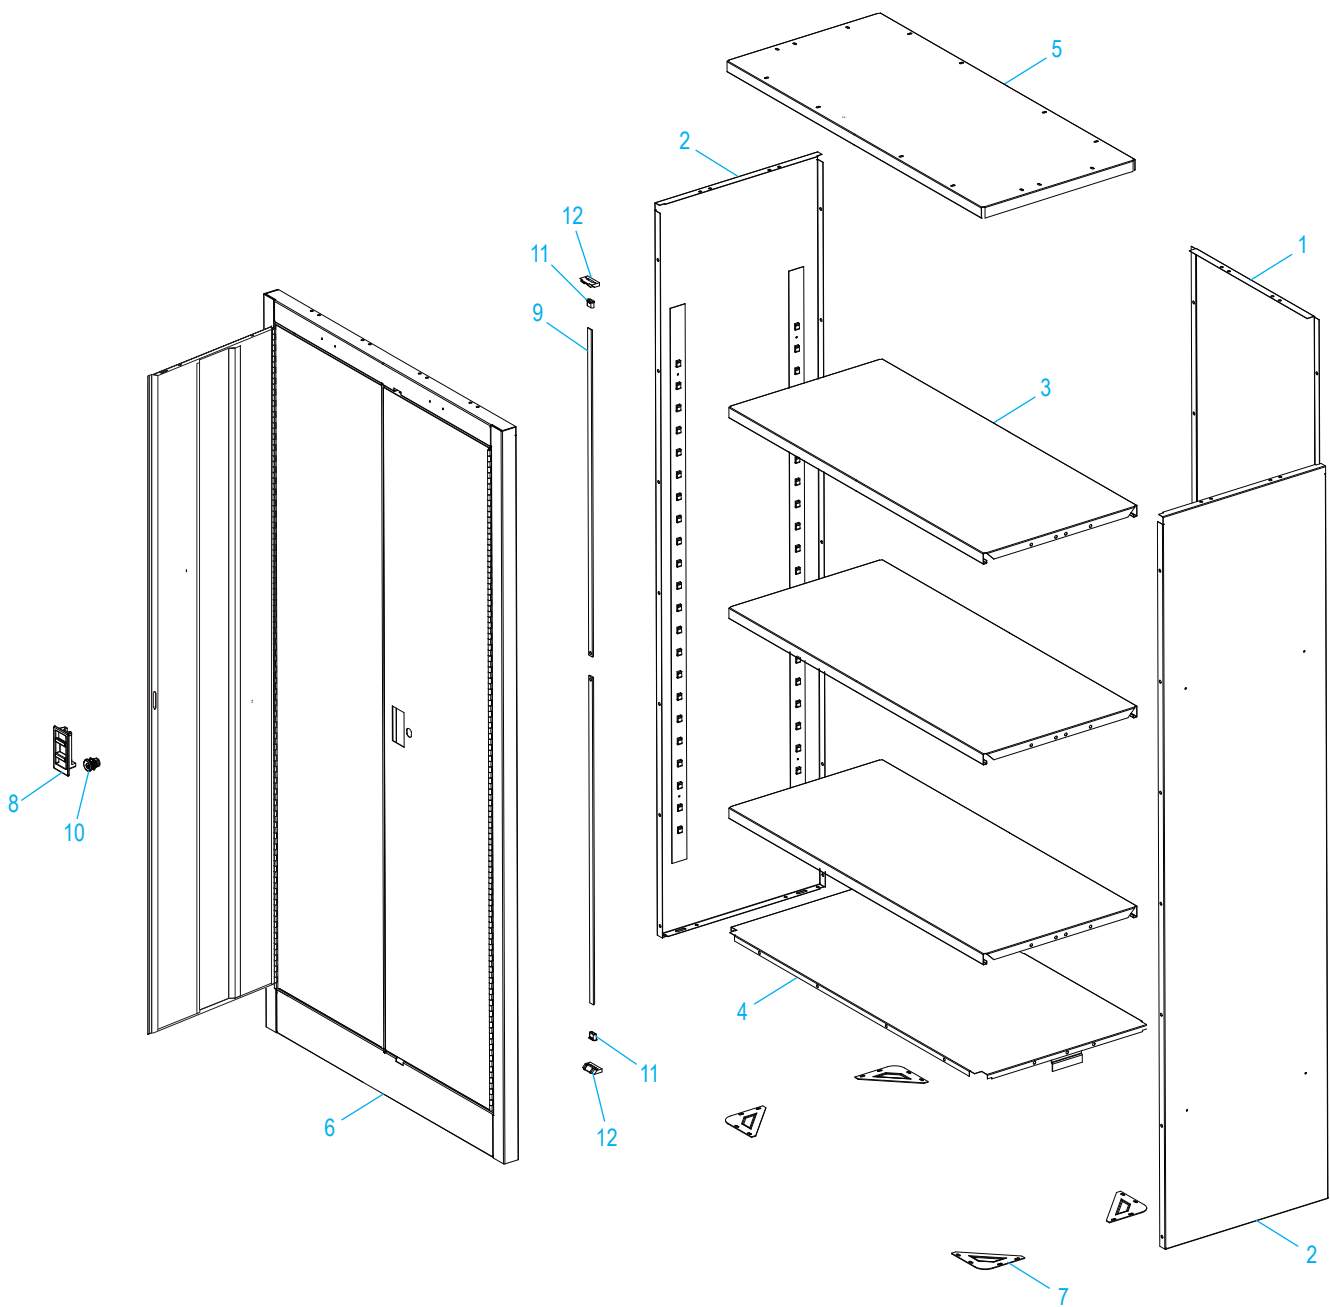

ULINE H-6318
GABINETE DELGADO
PARA ALMACENAMIENTO

01-800-295-5510
uline.mx

ULINE H-6318
GABINETE DELGADO
PARA ALMACENAMIENTO

01-800-295-5510
uline.mx

#	DESCRIPCIÓN	CANT.	NO. DE PARTE DE ULINE	NO. DE PARTE DEL FABRICANTE
1	Panel Trasero – Negro	1	-----	ICR3066-22F-ME
1	Panel Trasero – Gris	1	-----	ICR3066-22F-PL
1	Panel Trasero – Vino	1	-----	ICR3066-22F-MN
1	Panel Trasero – Blanc	1	-----	ICR3066-22F-SW
2	Panel Lateral – Negro	2	-----	ICS1566-22F-ME
2	Panel Lateral – Gris	2	-----	ICS1566-22F-PL
2	Panel Lateral – Vino	2	-----	ICS1566-22F-MN
2	Panel Lateral – Blanc	2	-----	ICS1566-22F-SW
3	Repisa – Negro	3	H-6321BL	ICAS3015-ME
3	Repisa – Gris	3	H-6321GR	ICAS3015-PL
3	Repisa – Vino	3	H-6321WINE	ICAS3015-MN
3	Repisa – Blanc	3	H-6321W	ICAS3015-SW
4	Parte Inferior – Negro	1	-----	ICB3015-22-ME
4	Parte Inferior – Gris	1	-----	ICB3015-22-PL
4	Parte Inferior – Vino	1	-----	ICB3015-22-MN
4	Parte Inferior – Blanc	1	-----	ICB3015-22-SW
5	Parte Superior – Negro	1	-----	ICT3015-22-ME
5	Parte Superior – Gris	1	-----	ICT3015-22-PL
5	Parte Superior – Vino	1	-----	ICT3015-22-MN
5	Parte Superior – Blanc	1	-----	ICT3015-22-SW
6	Puerta y Armazón – Negro	1	-----	ICSDF3066P-ME
6	Puerta y Armazón – Gris	1	-----	ICSDF3066P-PL
6	Puerta y Armazón – Vino	1	-----	ICSDF3066P-MN
6	Puerta y Armazón – Blanc	1	-----	ICSDF3066P-SW
7	Placa Inferior	4	-----	CFP100
8	Asa	1	H-6318-8	LSL100F
9	Barra de Seguridad (Set)	1	-----	ICLRS66
10	Cerradura	1	H-6316-LOCK	ABA001
11	Guía de la Barra de Seguridad	2	-----	LRG1
12	Guía de la Barra Inferior	2	-----	BRG-100
	Perno (No se Muestra)	56	-----	MBT200
	Tuerca (No se Muestra)	56	-----	N201