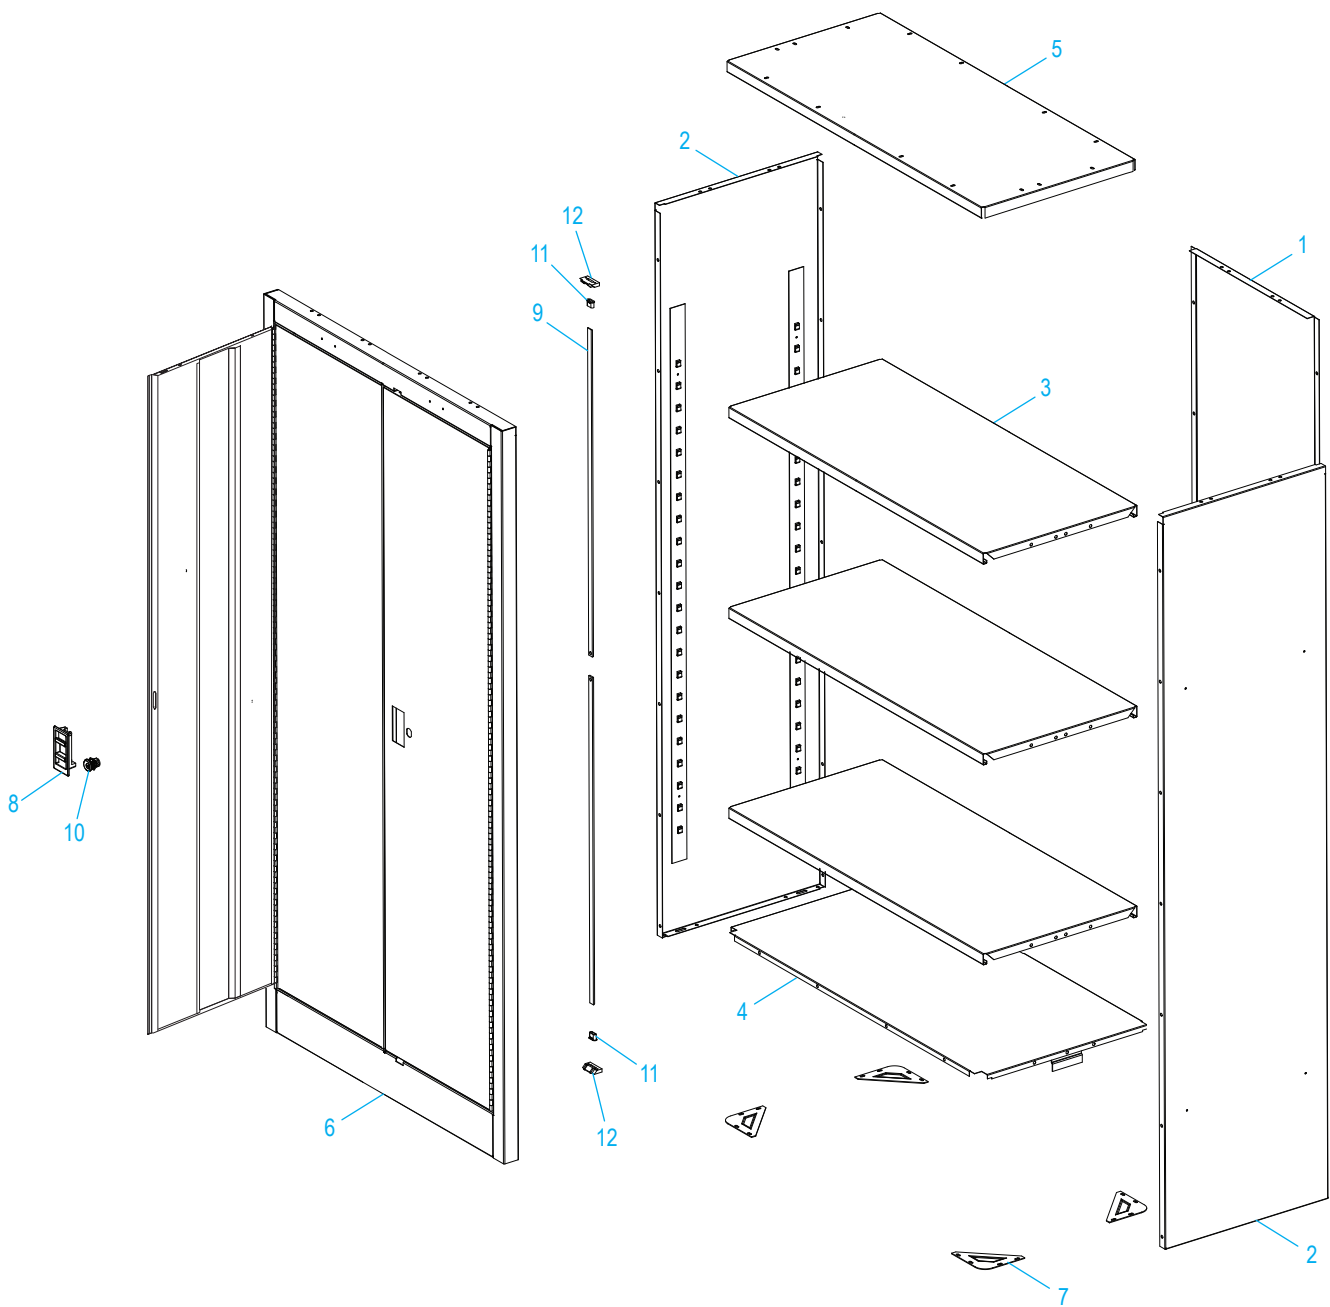

ULINE H-6318 SLIM STORAGE CABINET

1-800-295-5510
uline.com

Para Español, vea páginas 3-4.
Pour le français, consulter les pages 5-6.

ULINE H-6318
SLIM STORAGE CABINET

1-800-295-5510
uline.com

#	DESCRIPTION	QTY.	ULINE PART NO.	MFG. PART NO.
1	Back Panel – Black	1	-----	ICR3066-22F-ME
1	Back Panel – Gray	1	-----	ICR3066-22F-PL
1	Back Panel – Wine	1	-----	ICR3066-22F-MN
1	Back Panel – White	1	-----	ICR3066-22F-SW
2	Side Panel – Black	2	-----	ICS1566-22F-ME
2	Side Panel – Gray	2	-----	ICS1566-22F-PL
2	Side Panel – Wine	2	-----	ICS1566-22F-MN
2	Side Panel – White	2	-----	ICS1566-22F-SW
3	Shelf – Black	3	H-6321BL	ICAS3015-ME
3	Shelf – Gray	3	H-6321GR	ICAS3015-PL
3	Shelf – Wine	3	H-6321WINE	ICAS3015-MN
3	Shelf – White	3	H-6321W	ICAS3015-SW
4	Bottom – Black	1	-----	ICB3015-22-ME
4	Bottom – Gray	1	-----	ICB3015-22-PL
4	Bottom – Wine	1	-----	ICB3015-22-MN
4	Bottom – White	1	-----	ICB3015-22-SW
5	Top – Black	1	-----	ICT3015-22-ME
5	Top – Gray	1	-----	ICT3015-22-PL
5	Top – Wine	1	-----	ICT3015-22-MN
5	Top – White	1	-----	ICT3015-22-SW
6	Door and Frame – Black	1	-----	ICSDF3066P-ME
6	Door and Frame – Gray	1	-----	ICSDF3066P-PL
6	Door and Frame – Wine	1	-----	ICSDF3066P-MN
6	Door and Frame – White	1	-----	ICSDF3066P-SW
7	Foot Plate	4	-----	CFP100
8	Latch Handle	1	H-6318-8	LSL100F
9	Lock Bar (Set)	1	-----	ICLRS66
10	Cabinet Lock	1	H-6316-LOCK	ABA001
11	Lock Bar Guide	2	-----	LRG1
12	Bottom Bar Guide	2	-----	BRG-100
	Bolt (Not Shown)	56	-----	MBT200
	Nut (Not Shown)	56	-----	N201