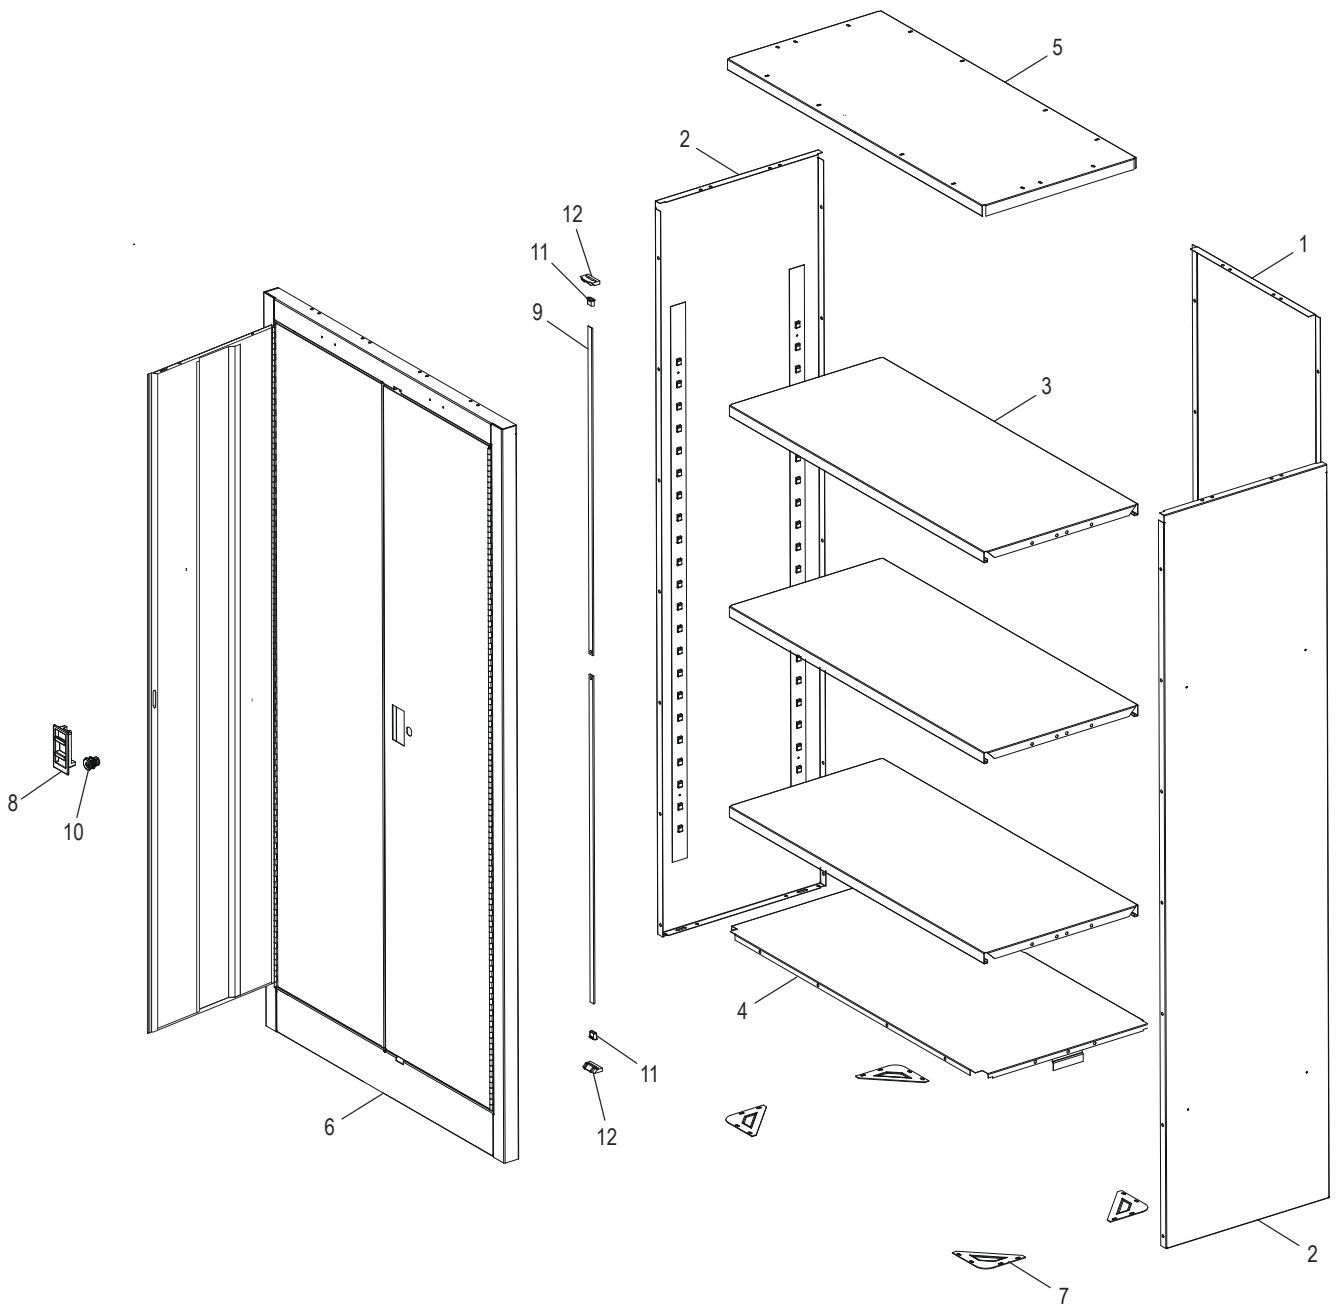

ULINE H-6317 SLIM STORAGE CABINET

1-800-295-5510
uline.com

Para Español, vea páginas 3-4.
Pour le français, consulter les pages 5-6.

ULINE H-6317
SLIM STORAGE CABINET

1-800-295-5510
 uline.com

#	DESCRIPTION	QTY.	ULINE PART NO.	MFG. PART NO.
1	Back Panel – Black	1	-----	ICR2466-22F-ME
1	Back Panel – Gray	1	-----	ICR2466-22F-PL
1	Back Panel – Wine	1	-----	ICR2466-22F-MN
1	Back Panel – White	1	-----	ICR2466-22F-SW
2	Side Panel – Black	2	-----	ICS1866-22F-ME
2	Side Panel – Gray	2	-----	ICS1866-22F-PL
2	Side Panel – Wine	2	-----	ICS1866-22F-MN
2	Side Panel – White	2	-----	ICS1866-22F-SW
3	Shelf – Black	3	H-6320BL	ICAS2418ME
3	Shelf – Gray	3	H-6320GR	ICAS2418PL
3	Shelf – Wine	3	H-6320WINE	ICAS2418MN
3	Shelf – White	3	H-6320W	ICAS2418SW
4	Bottom – Black	1	-----	ICB2418-22-ME
4	Bottom – Gray	1	-----	ICB2418-22-PL
4	Bottom – Wine	1	-----	ICB2418-22-MN
4	Bottom – White	1	-----	ICB2418-22-SW
5	Top – Black	1	H-6317-TOP	ICT2418-22-ME
5	Top – Gray	1	-----	ICT2418-22-PL
5	Top – Wine	1	-----	ICT2418-22-MN
5	Top – White	1	-----	ICT2418-22-SW
6	Door and Frame – Black	1	-----	ICSDF2466P-ME
6	Door and Frame – Gray	1	-----	ICSDF2466P-PL
6	Door and Frame – Wine	1	-----	ICSDF2466P-MN
6	Door and Frame – White	1	-----	ICSDF2466P-SW
7	Foot Plate	4	-----	CFP100
8	Latch Handle	1	H-6318-8	LSL100F
9	Lock Bar (Set)	1	H-6317-LCKBR	ICLRS66-2
10	Cabinet Lock	1	H-6316-LOCK	ABA001
11	Lock Bar Guide	2	H-6317-GLDEQ	LRG1
12	Bottom Bar Guide	2	-----	BRG-100
	Bolt (Not Shown)	56	-----	MBT200
	Nut (Not Shown)	56	-----	N201
	Keys (Set of 2) (Not Shown)	1	H-7349	ABA001K