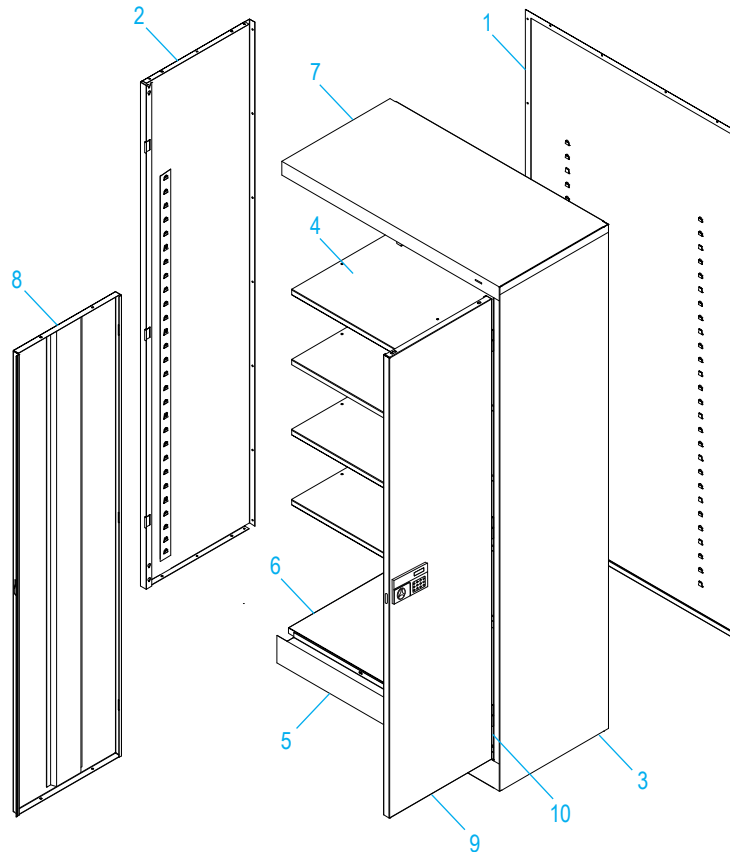

ULINE H-6312 ELECTRONIC STORAGE CABINET

1-800-295-5510
uline.com

Para Español, vea páginas 3-4.
Pour le français, consulter les pages 5-6.

PRIMARY ASSEMBLY

#	DESCRIPTION	QTY.	ULINE PART NO.	MFG. PART NO.
1	Back – Black	1	-----	944BA-BLACK
1	Back – Gray	1	-----	944BA-GRAY
2	Left Side Panel – Black	1	-----	944LS-BLACK
2	Left Side Panel – Gray	1	-----	944LS-GRAY
3	Right Side Panel – Black	1	-----	944RS-BLACK
3	Right Side Panel – Gray	1	-----	944RS-GRAY
4	Shelf – Black	4	H-1105ADD-BL	301-BLACK
4	Shelf – Gray	4	H-1105ADD-GR	301-GRAY
5	Sill – Black	1	-----	944SI-BLACK
5	Sill – Gray	1	-----	944SI-GRAY
6	Bottom – Black	1	-----	944BO-BLACK
6	Bottom – Gray	1	-----	944BO-GRAY
7	Top – Black	1	H-2533BLTOP	944TO-BLACK
7	Top – Gray	1	H-2533GRTOP	944TO-GRAY

ULINE H-6312
**ELECTRONIC STORAGE
CABINET**

1-800-295-5510
uline.com

PRIMARY ASSEMBLY CONTINUED

#	DESCRIPTION	QTY.	ULINE PART NO.	MFG. PART NO.
8	Left Door – Black	1	-----	-----
8	Left Door – Gray	1	-----	-----
9	Right Door – Black	1	-----	-----
9	Right Door – Gray	1	H-6312-RDOOR	944RDEL-MGY
10	Hinge Pin	6	H-1106-16	944HP
	#8-32 x 3/8" Bolt (Not Shown)	44	-----	-----
	#8-32 Nut (Not Shown)	44	-----	-----
	Replacement Hardware Pack (Not Included) Includes: <ul style="list-style-type: none">• #8-32 x 3/8" Bolt (72)• #8-32 Nut (72)	1	H-1224-19	HW-72