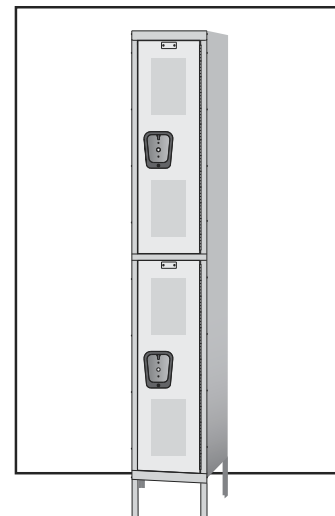

## CLEAR-VIEW LOCKER

### 2 TIER, 1 WIDE

1-800-295-5510  
 uline.com

#	DESCRIPTION	QTY.	ULINE PART NO.	MFG. PART NO.
1	Back Panel	1	-----	KR1272
2	Right/Left Side Panel	2	H-5552U-PAN	KP1872
3	Top/Bottom/Middle	3	-----	KS1218
4	Single Ceiling Hook	4	-----	H5K
5	Double Ceiling Hook	2	-----	H7K
6	Door Frame Assembly	1	-----	KDHF1278-2SV
7	Door	2	-----	KDH1272-2SV
8	Recessed Handle	2	-----	TBECL2
9	Rear Leg	2	-----	KLG
10	Number Plate	2	-----	NPH
11	Hardware Pack Includes: • Bolt (218) • Nut (182) • Dome Nut (36)	1	H-6620	HDW3228-6NPL
12	Cover Plate	2	-----	RPE100
13	Push Pin	4	-----	-----