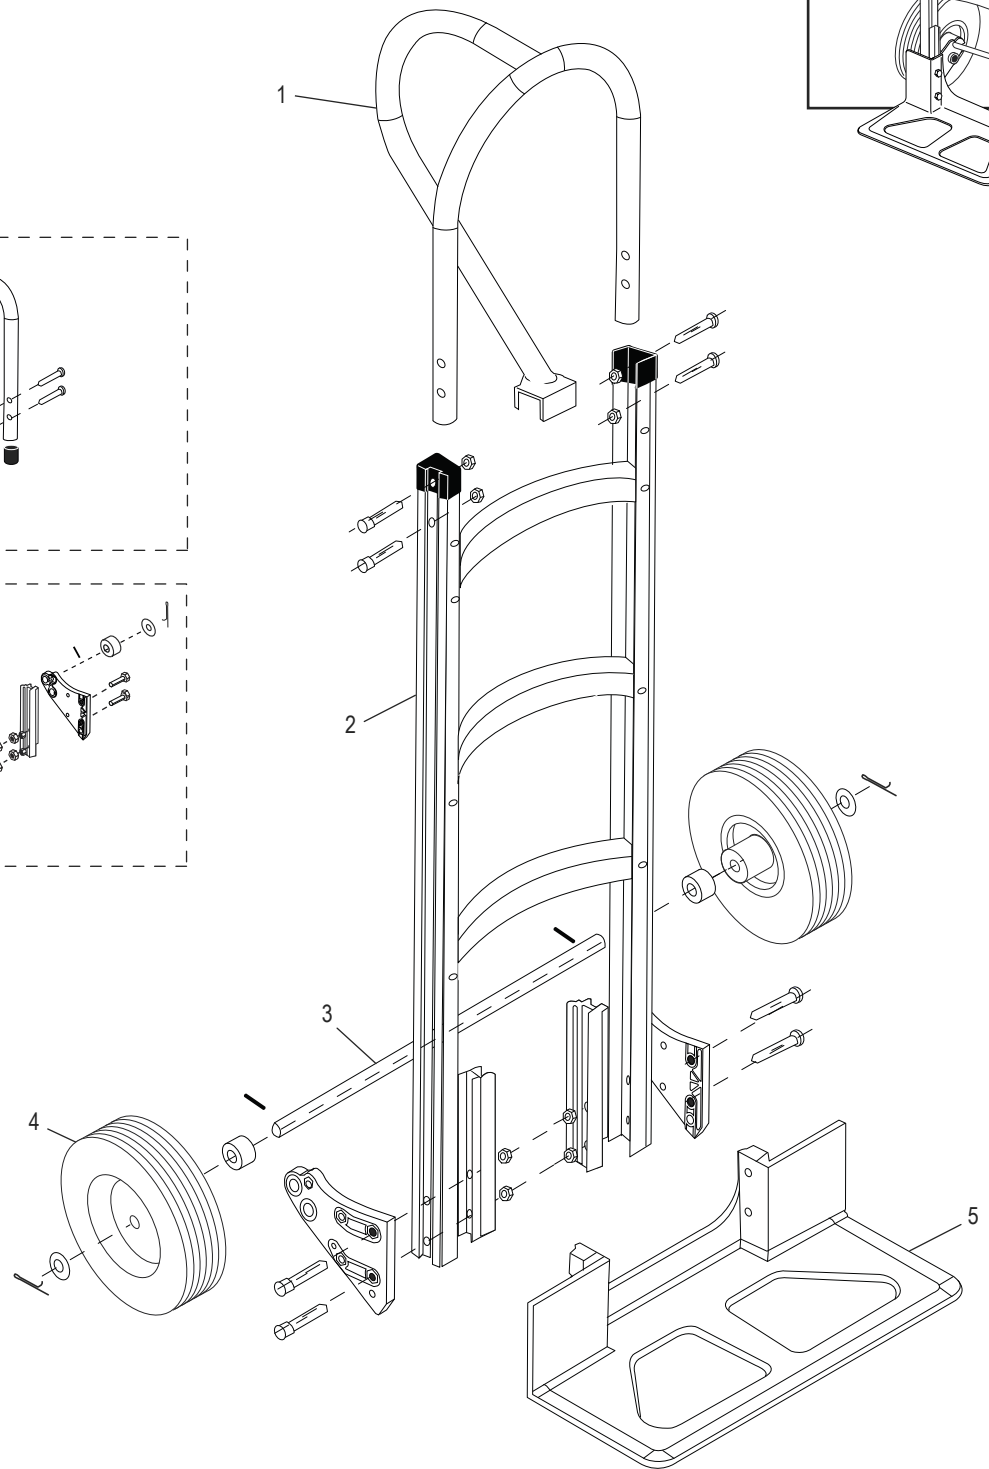

ULINE H-5534
KEG HAND TRUCK
WITH SOLID RUBBER WHEELS

1-800-295-5510
uline.com

Para Español, vea páginas 3-4.
Pour le français, consulter les pages 5-6.

ULINE H-5534
KEG HAND TRUCK
WITH SOLID RUBBER WHEELS

1-800-295-5510
uline.com

#	DESCRIPTION	QTY.	ULINE PART NO.	MFG. PART NO.
1	Handle Hardware Kit Includes: • Handle (1) • Plug (2) • Bolts (4) • Locknuts (4)	1	H-5534-LHKIT	CTGHS26P095P
2	Frame Kit Includes: • Frame (1) • Plastic Caps (2)	1	H-5534-CFKIT	CTGHS15P093BCK
3	Axle / Wheel Hardware Kit Includes: • Axle (1) • Right Axle Support (1) • Left Axle Support (1) • Frame Reinforcements (2) • Bolts (4) • Locknuts (4) • Washers (2) • Spacers (2) • Round Pins (2) • Cotter Pins (2)	1	H-4493	CXR/HS-31460
4	Wheel Hardware Kit* Includes: • Wheel (1) • Washers (2) • Spacer (1) • Cotter Pin (1)	2	H-3358	CXR/W005P
5	Nose Plate	1	H-1363-NOSE	M2Y/HS-01-P041UL

*Includes additional hardware not required for assembly.