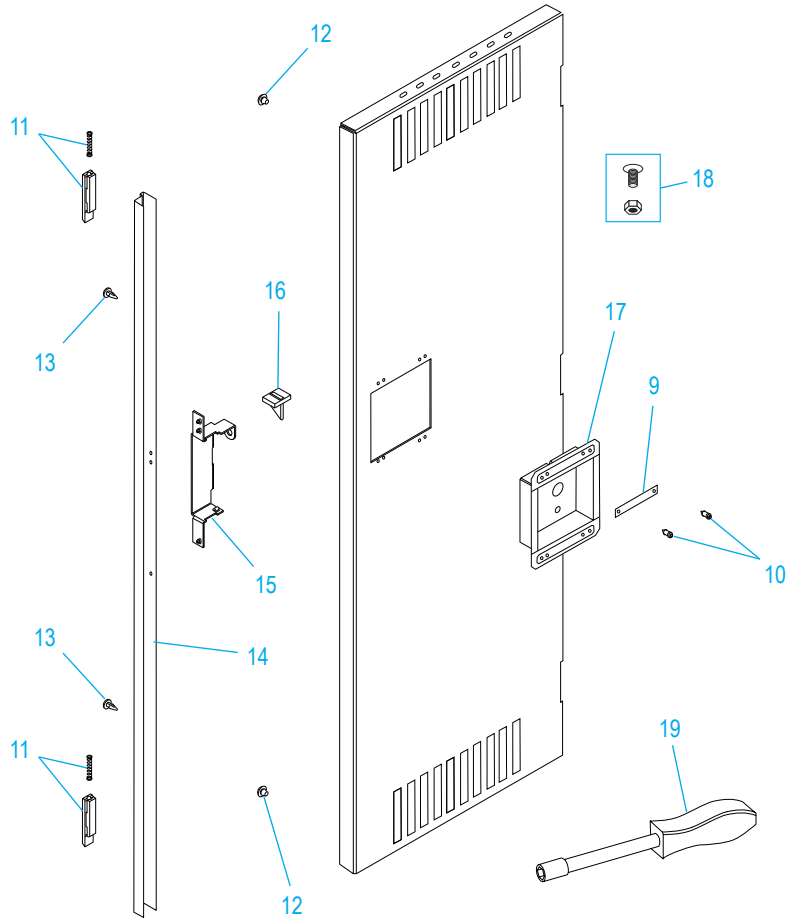

ULINE H-5533
DOUBLE TIER LOCKER
THREE WIDE

1-800-295-5510
 uline.com

PRIMARY ASSEMBLY

#	DESCRIPTION	QTY.	ULINE PART NO.	MFG. PART NO.
1	Back – Gray	3	-----	LSTB-1572-MGY
1	Back – Tan	3	-----	LSTB-1572-CPY
2	Left Side – Gray	2	H-1225GR-LFT	LSSL-1872-MGY
2	Left Side – Tan	2	H-5529T-LPNL	LSSL-1872-CPY
3	Rear Leg – Gray	4	H-1393-RLEGS	LRL-1-MGY
3	Rear Leg – Tan	4	H-1227T-LRL1	LRL-1-CPY
4	Top/Bottom Shelves – Gray	9	H-5533-TPBTM	LTB-1518-MGY
4	Top/Bottom Shelves – Tan	9	-----	LTB-1518-CPY

ULINE H-5533
DOUBLE TIER LOCKER
THREE WIDE

1-800-295-5510
 uline.com

PRIMARY ASSEMBLY CONTINUED

#	DESCRIPTION	QTY.	ULINE PART NO.	MFG. PART NO.
5	Coat Hook	18	H-1224-LCH1	LCH-1
6	Right Side – Gray	2	H-5529GR-RS	LSSR-1872-MGY
6	Right Side – Tan	2	H-1227T-LSSR	LSSR-1872-CPY
7	Locker Door – Gray	6	H-5533GR-DR	LDTD-1536-MGY
7	Locker Door – Tan	6	-----	LDTD-1536-CPY
8	Door Frame Assembly – Gray	3	-----	LDFA-1572-1MGY
8	Door Frame Assembly – Tan	3	-----	LDFA-1572-1CPY
	Floor Mounting Kit (Optional) (Not Shown)	1	H-8135	LAHK
	Touch Up Paint – Gray (Not Shown)	1	H-5362	LTUP-2-1MGY
	Touch Up Paint – Tan (Not Shown)	1	H-5364	LTUP-2-1CPY

ULINE H-5533
DOUBLE TIER LOCKER
THREE WIDE

1-800-295-5510
 uline.com

HANDLE ASSEMBLY

#	DESCRIPTION	QTY.	ULINE PART NO.	MFG. PART NO.
9	Number Plate	6	-----	LNP-3
10	Push Plug	12	H-1224-LLP1	LPP-1
11	Latch and Spring	12	H-1224-LL3	LL-3
12	Bumper	12	H-1224-LB1	LB-1
13	Dart Clip	12	H-1224-LDC1	LDC-1
14	Locking Channel	6	H-1224-14	LLCA-2
15	Lock Receiver	6	H-1224-LPR2	LPR-2
16	Reinforcement Tab	6	H-1224-LRT1	LRT-1
17	Recessed Handle	6	H-1224-LRH2	LRH-2
18	Hardware Pack	144	H-1224-20	HW-144
19	Nut Driver	1	H-1224-TOOL2	TOOL2