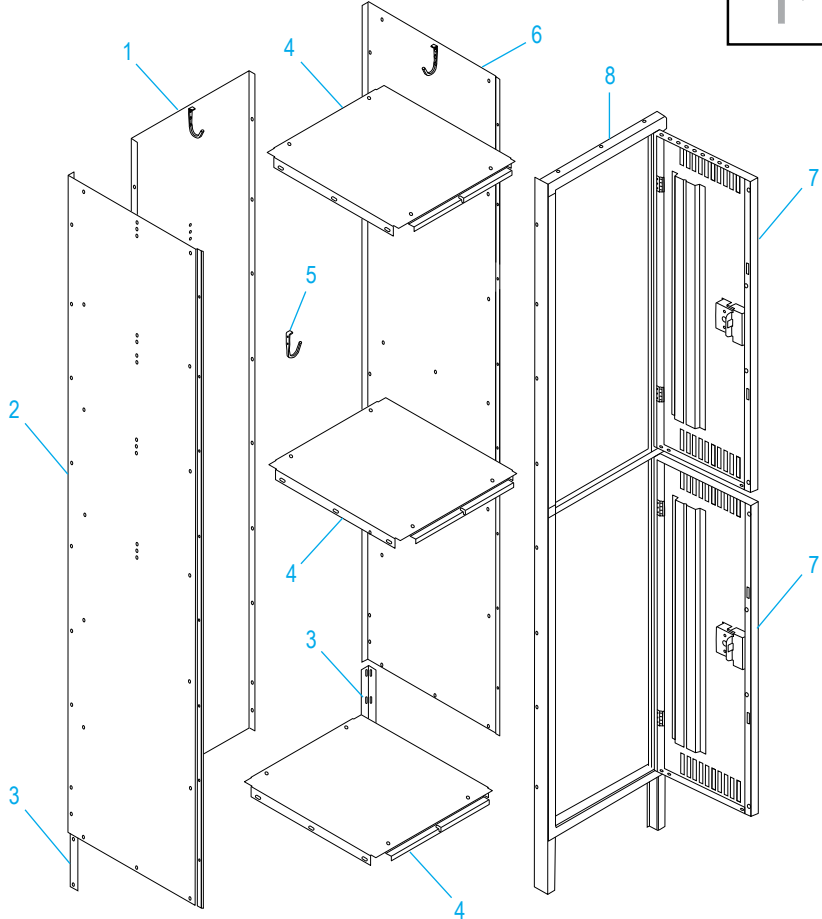

ULINE H-5533
DOUBLE TIER LOCKER
THREE WIDE

1-800-295-5510
 uline.com

PRIMARY ASSEMBLY

#	DESCRIPTION	QTY.	ULINE PART NO.	MFG. PART NO.
1	Back – Gray	3	-----	LSTB-1572-MGY
1	Back – Tan	3	-----	LSTB-1572-CPY
2	Left Side – Gray	2	H-1225GR-LFT	LSSL-1872-MGY
2	Left Side – Tan	2	H-5529T-LPNL	LSSL-1872-CPY
3	Rear Leg – Gray	4	H-1393-RLEGS	LRL-1-MGY
3	Rear Leg – Tan	4	H-1227T-LRL1	LRL-1-CPY
4	Top/Bottom Shelves – Gray	9	H-5533-TPBTM	LTB-1518-MGY
4	Top/Bottom Shelves – Tan	9	-----	LTB-1518-CPY

ULINE H-5533
DOUBLE TIER LOCKER
THREE WIDE

1-800-295-5510
 uline.com

PRIMARY ASSEMBLY CONTINUED

#	DESCRIPTION	QTY.	ULINE PART NO.	MFG. PART NO.
5	Coat Hook	18	H-1224-LCH1	LCH-1
6	Right Side – Gray	2	H-5529GR-RS	LSSR-1872-MGY
6	Right Side – Tan	2	H-1227T-LSSR	LSSR-1872-CPY
7	Locker Door – Gray	6	H-5533GR-DR	LDTD-1536-MGY
7	Locker Door – Tan	6	-----	LDTD-1536-CPY
8	Door Frame Assembly – Gray	3	-----	LDFA-1572-1MGY
8	Door Frame Assembly – Tan	3	-----	LDFA-1572-1CPY
	Floor Mounting Kit (Optional) (Not Shown)	1	H-8135	LAHK
	Touch Up Paint – Gray (Not Shown)	1	H-5362	LTUP-2-1MGY
	Touch Up Paint – Tan (Not Shown)	1	H-5364	LTUP-2-1CPY

ULINE H-5533
DOUBLE TIER LOCKER
THREE WIDE

1-800-295-5510
 uline.com

HANDLE ASSEMBLY

#	DESCRIPTION	QTY.	ULINE PART NO.	MFG. PART NO.
9	Number Plate	6	-----	LNP-3
10	Push Plug	12	H-1224-LLP1	LPP-1
11	Latch and Spring	12	H-1224-LL3	LL-3
12	Bumper	12	H-1224-LB1	LB-1
13	Dart Clip	12	H-1224-LDC1	LDC-1
14	Locking Channel	6	H-1224-14	LLCA-2
15	Lock Receiver	6	H-1224-LPR2	LPR-2
16	Reinforcement Tab	6	H-1224-LRT1	LRT-1
17	Recessed Handle	6	H-1224-LRH2	LRH-2
18	Hardware Pack	144	H-1224-20	HW-144
19	Nut Driver	1	H-1224-TOOL2	TOOL2