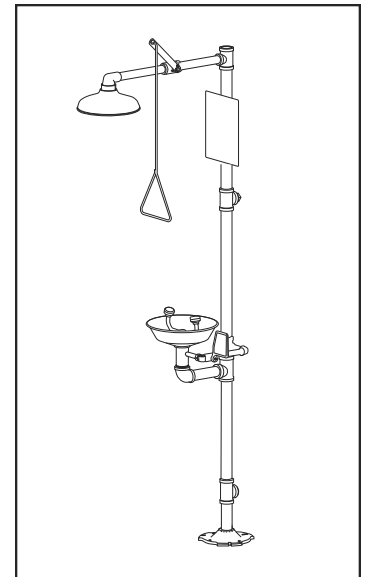

ULINE H-5101

**ESTACIÓN LAVAOJOS
CON REGADERA**

800-295-5510
uline.mx

#	DESCRIPCIÓN	CANT.	NO. DE PARTE DE ULINE	NO. DE PARTE DEL FABRICANTE
1	Cabezal de Plástico de la Regadera ABS Naranja	1	H-5101-SHRHD	AP450-032ORG
2	Codo Niple de Acero Galvanizado de 1" IPS	1	H-5101-ELBOW	300-08SE
3	Válvula de Bola de Latón Cromado de 1" IPS Siempre Abierta	1	H-5101-VALVE	AP600-335H
4	Paquete de Tuberías de Acero Galvanizado	1	-----	AP500-100
5	Válvula de Bola de Latón Cromado de 1/2" IPS Siempre Abierta con Asa de Bandera, Horizontal	1	H-5101-OBV	AP600-101H
6	Brida para Piso de Aluminio Fundido Pulvirrevestido, Conector Hembra de 1/4" NPT	1	H-5101-FF	150-032
7a	Ensamble del Cabezal de Rociado	1	H-5591	AP470-001
7b	Cabezales de Rociado con Accesorios de Latón Cromado	1	H-5101-SPRY	AP470-100R
7c	Lavabo de Plástico ABS Naranja	1	H-5101-BOWL	100-009ORG-R
7d	Ensamble de Placa de Drenaje para Lavabo de Plástico	1	H-5457-DRAIN	AP150-012A
7e	Colector de Desperdicios con Acoplamiento y Junta de Boquilla Acampanada, Conector Macho de 1/2" NPT	1	H-5101-WASTE	150-066-1R
8	Varilla de Apoyo de Acero Inoxidable de 73.6 cm (29")	1	H-5101-ROD	AP050-079
	Kit de Prueba (No se Muestra)	1	H-5101-TEST	AP250-005
	Válvula de Templado, Capacidad de 44 Galones (No Se Muestra)	1	H-5101-TEMP	G3800LF