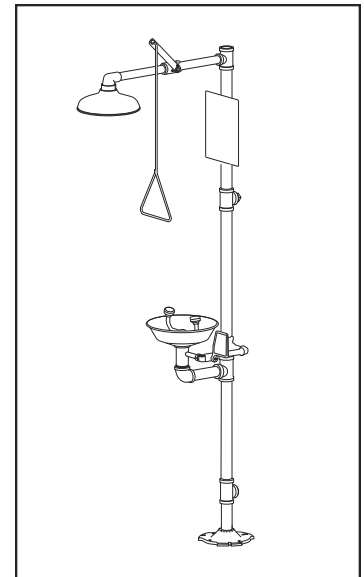

ULINE H-5101 SHOWER EYEWASH STATION

1-800-295-5510
 uline.com

#	DESCRIPTION	QTY.	ULINE PART NO.	MFG. PART NO.
1	Orange ABS Plastic Showerhead	1	H-5101-SHRHD	AP450-032ORG
2	1" IPS Galvanized Steel Street Elbow	1	H-5101-ELBOW	300-08SE
3	1" IPS Chrome-Plated Brass Stay-Open Ball Valve	1	H-5101-VALVE	AP600-335H
4	Galvanized Steel Pipe Pack	1	-----	AP500-100
5	1/2" IPS Stay-Open Chrome-Plated Brass Ball Valve with Flag Handle, Horizontal	1	H-5101-OBV	AP600-101H
6	Powder-Coated Cast Aluminum Floor Flange, 1 1/4" NPT Female Connection	1	H-5101-FF	150-032
7a	Spray Head Assembly	1	H-5591	AP470-001
7b	Spray Heads with Chrome-Plated Brass Fittings	1	H-5101-SPRY	AP470-100R
7c	Orange ABS Plastic Bowl	1	H-5101-BOWL	100-009ORG-R
7d	Drain Plate Assembly for Plastic Bowl	1	H-5457-DRAIN	AP150-012A
7e	Waste Receptacle with Flared Nipple Coupling and Gasket, 1 1/2" NPT Male Outlet	1	H-5101-WASTE	150-066-1R
8	29" Stainless Steel Pull Rod	1	H-5101-ROD	AP050-079
	Test Kit (Not Shown)	1	H-5101-TEST	AP250-005
	Tempering Valve, 44-Gallon Capacity (Not Shown)	1	H-5101-TEMP	G3800LF