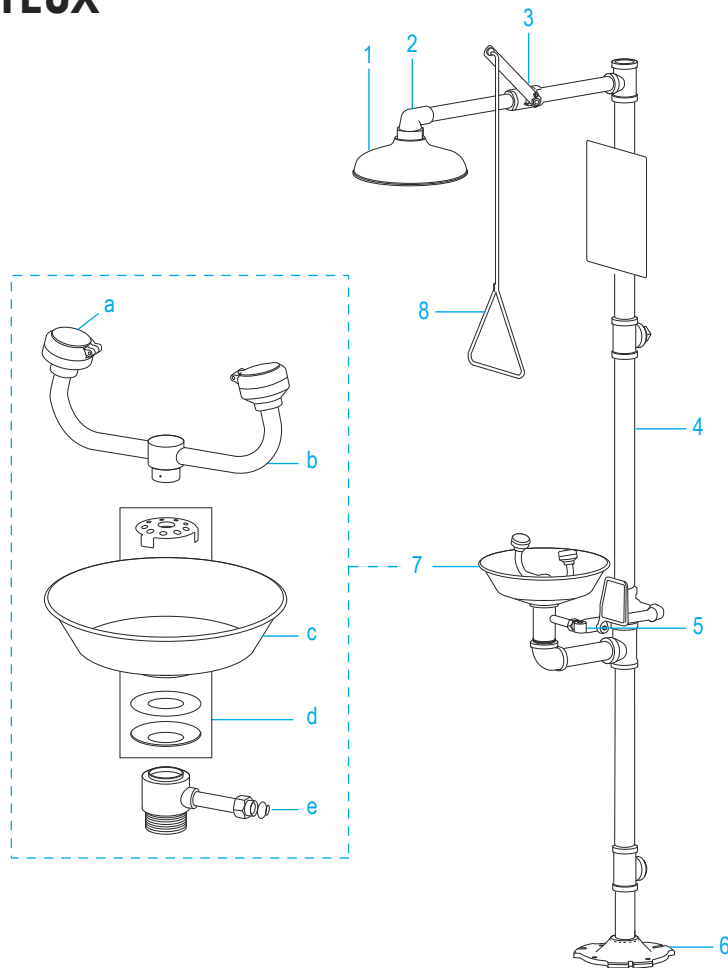

ULINE H-5101

DOUCHE/STATION DE LAVAGE DES YEUX

1-800-295-5510

uline.ca

#	DESCRIPTION	QTÉ	RÉF. ULINE	RÉF. DU FABRICANT
1	Pomme de douche en plastique ABS orange	1	H-5101-SHRHD	AP450-032ORG
2	Coude en acier galvanisé de 1 po IPS	1	H-5101-ELBOW	300-08SE
3	Clapet à bille position ouverte en laiton chromé de 1 po IPS	1	H-5101-VALVE	AP600-335H
4	Ensemble de tuyaux en acier galvanisé	1	-----	AP500-100
5	Clapet à bille position ouverte en laiton chromé de 1/2 po IPS avec poignée de drapeau horizontal	1	H-5101-OBV	AP600-101H
6	Bride de plancher en aluminium coulé enduit de poudre, raccord femelle NPT de 1 1/4 po	1	H-5101-FF	150-032
7a	Têtes de pulvérisation	1	H-5591	AP470-001
7b	Têtes de pulvérisation avec raccords en laiton chromé	1	H-5101-SPRY	AP470-100R
7c	Bol en plastique ABS orange	1	H-5101-BOWL	100-009ORG-R
7d	Ensemble d'étanchéité pour bol en plastique	1	H-5457-DRAIN	AP150-012A
7e	Réservoir d'évacuation avec embout fileté à collet et joint, sortie mâle NPT de 1 1/2 po	1	H-5101-WASTE	150-066-1R
8	Tirette en acier inoxydable de 73,7 cm (29 po)	1	H-5101-ROD	AP050-079
	Ensemble d'essai (non illustré)	1	H-5101-TEST	AP250-005
	Soupape de mélange, capacité de 44 gallons (non illustrée)	1	H-5101-TEMP	G3800LF