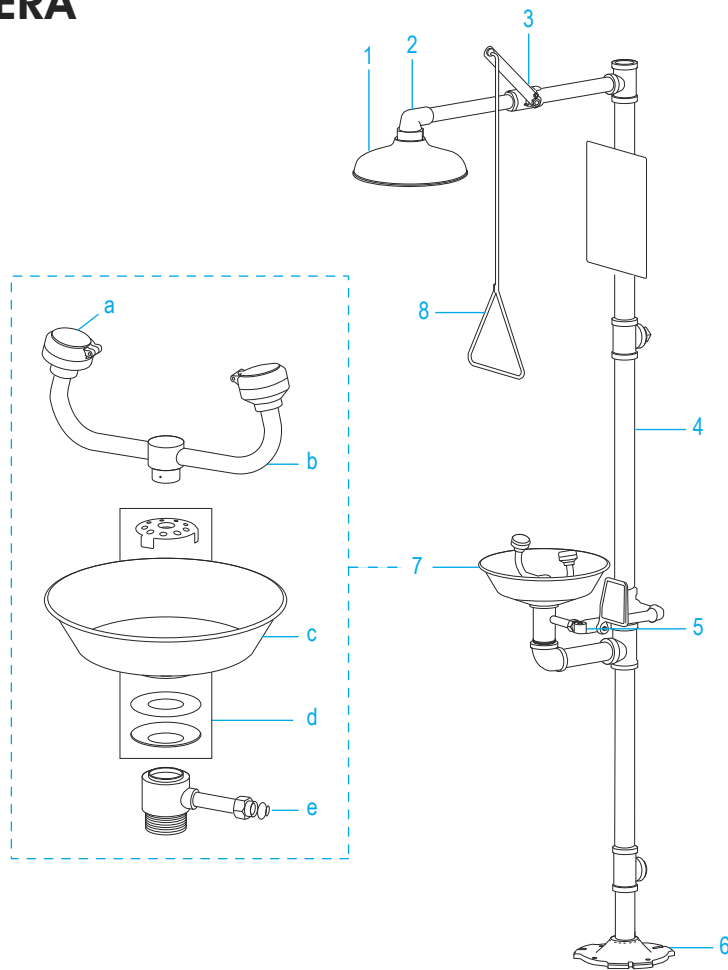

ULINE H-5101

**ESTACIÓN LAVAOJOS
CON REGADERA**

800-295-5510
uline.mx

#	DESCRIPCIÓN	CANT.	NO. DE PARTE DE ULINE	NO. DE PARTE DEL FABRICANTE
1	Cabezal de Plástico de la Regadera ABS Naranja	1	H-5101-SHRHD	AP450-032ORG
2	Codo Niple de Acero Galvanizado de 1" IPS	1	H-5101-ELBOW	300-08SE
3	Válvula de Bola de Latón Cromado de 1" IPS Siempre Abierta	1	H-5101-VALVE	AP600-335H
4	Paquete de Tuberías de Acero Galvanizado	1	-----	AP500-100
5	Válvula de Bola de Latón Cromado de 1/2" IPS Siempre Abierta con Asa de Bandera, Horizontal	1	H-5101-OBV	AP600-101H
6	Brida para Piso de Aluminio Fundido Pulvirrevestido, Conector Hembra de 1/4" NPT	1	H-5101-FF	150-032
7a	Ensamble del Cabezal de Rociado	1	H-5591	AP470-001
7b	Cabezales de Rociado con Accesorios de Latón Cromado	1	H-5101-SPRY	AP470-100R
7c	Lavabo de Plástico ABS Naranja	1	H-5101-BOWL	100-009ORG-R
7d	Ensamble de Placa de Drenaje para Lavabo de Plástico	1	H-5457-DRAIN	AP150-012A
7e	Colector de Desperdicios con Acoplamiento y Junta de Boquilla Acampanada, Conector Macho de 1/2" NPT	1	H-5101-WASTE	150-066-1R
8	Varilla de Apoyo de Acero Inoxidable de 73.6 cm (29")	1	H-5101-ROD	AP050-079
	Kit de Prueba (No se Muestra)	1	H-5101-TEST	AP250-005
	Válvula de Templado, Capacidad de 44 Galones (No Se Muestra)	1	H-5101-TEMP	G3800LF