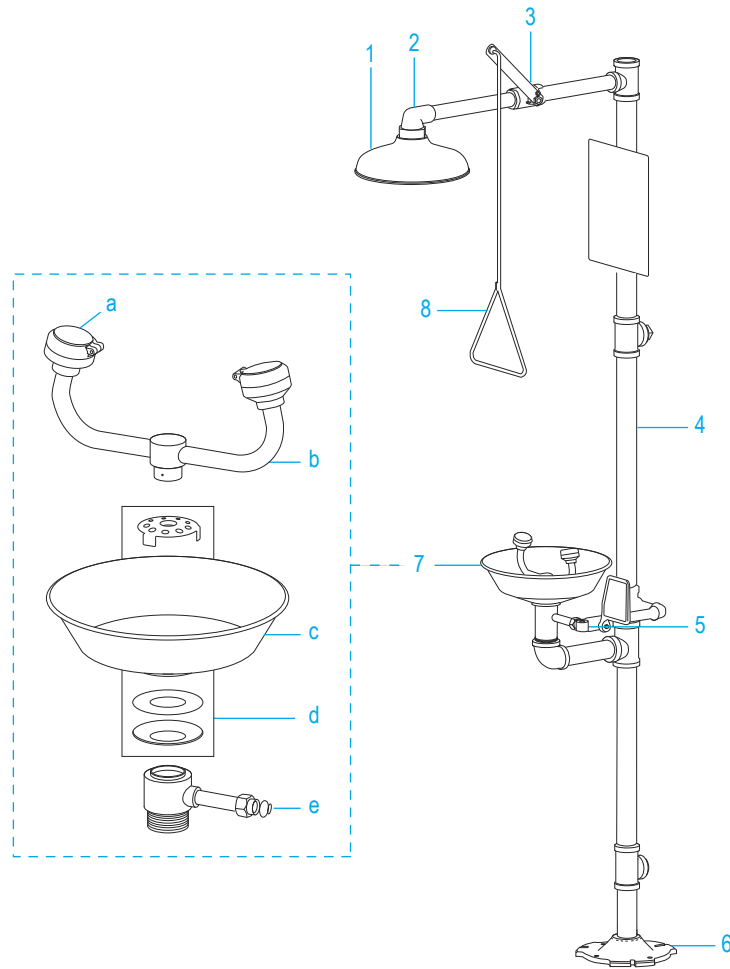

ULINE H-5101 SHOWER EYEWASH STATION

1-800-295-5510
 uline.com

#	DESCRIPTION	QTY.	ULINE PART NO.	MFG. PART NO.
1	Orange ABS Plastic Showerhead	1	H-5101-SHRHD	AP450-032ORG
2	1" IPS Galvanized Steel Street Elbow	1	H-5101-ELBOW	300-08SE
3	1" IPS Chrome-Plated Brass Stay-Open Ball Valve	1	H-5101-VALVE	AP600-335H
4	Galvanized Steel Pipe Pack	1	-----	AP500-100
5	1/2" IPS Stay-Open Chrome-Plated Brass Ball Valve with Flag Handle, Horizontal	1	H-5101-OBV	AP600-101H
6	Powder-Coated Cast Aluminum Floor Flange, 1 1/4" NPT Female Connection	1	H-5101-FF	150-032
7a	Spray Head Assembly	1	H-5591	AP470-001
7b	Spray Heads with Chrome-Plated Brass Fittings	1	H-5101-SPRY	AP470-100R
7c	Orange ABS Plastic Bowl	1	H-5101-BOWL	100-009ORG-R
7d	Drain Plate Assembly for Plastic Bowl	1	H-5457-DRAIN	AP150-012A
7e	Waste Receptacle with Flared Nipple Coupling and Gasket, 1 1/2" NPT Male Outlet	1	H-5101-WASTE	150-066-1R
8	29" Stainless Steel Pull Rod	1	H-5101-ROD	AP050-079
	Test Kit (Not Shown)	1	H-5101-TEST	AP250-005
	Tempering Valve, 44-Gallon Capacity (Not Shown)	1	H-5101-TEMP	G3800LF