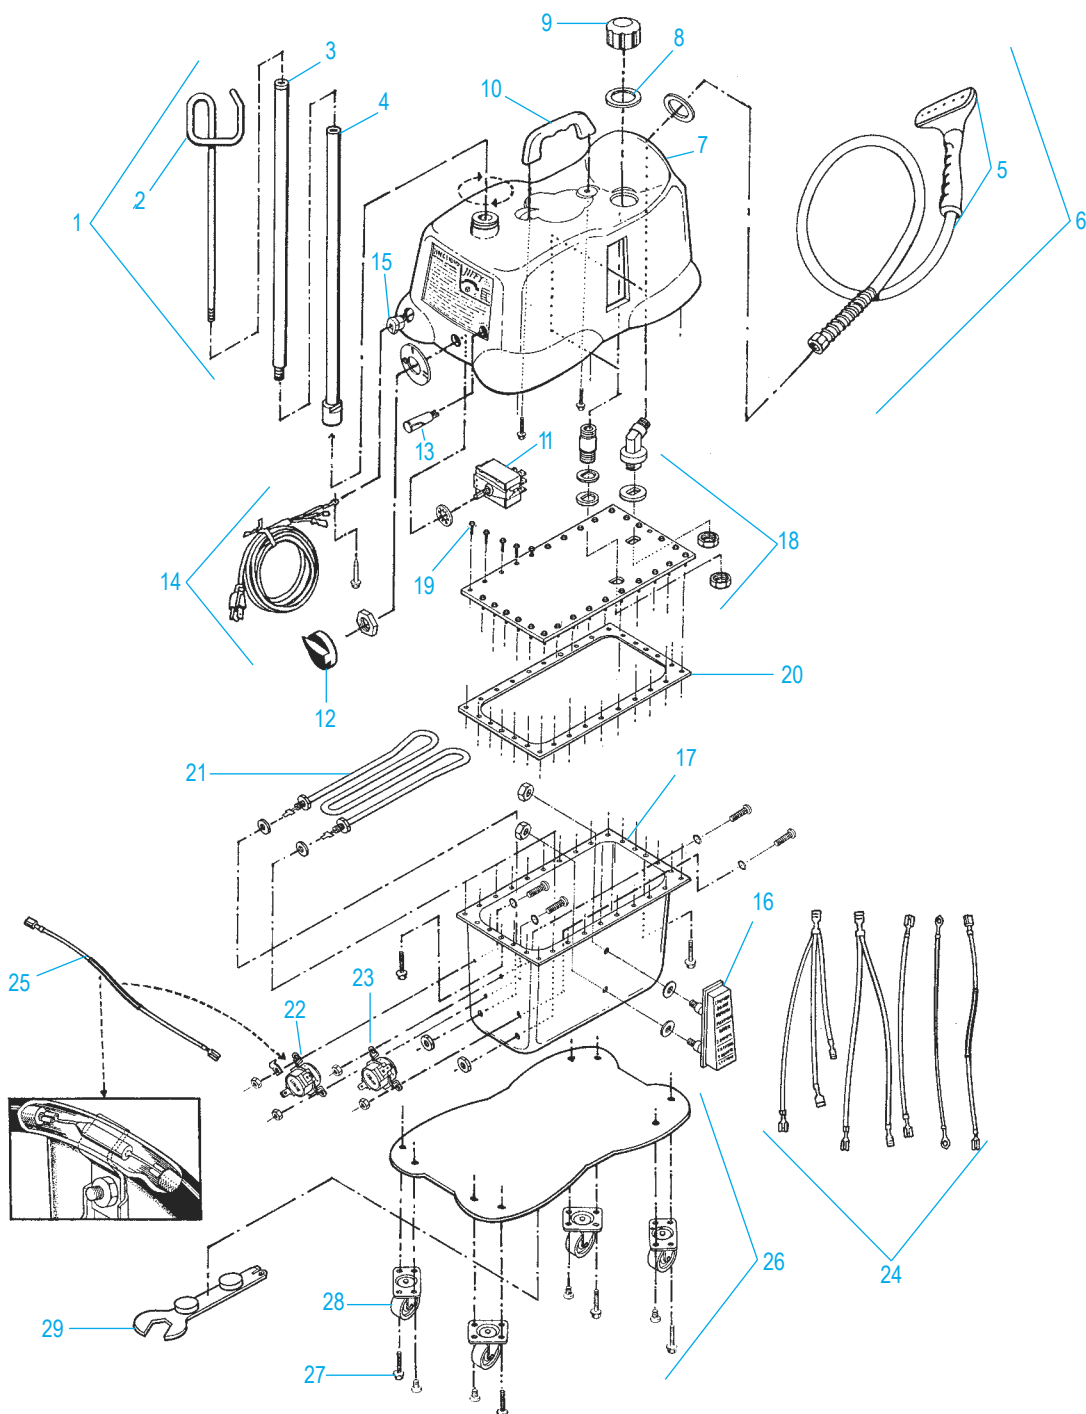

ULINE H-4474

**JIFFY® VAPORIZADOR
PARA ROPA -
COMERCIAL J-4000**

800-295-5510

uline.mx

ULINE H-4474

**JIFFY® VAPORIZADOR
PARA ROPA -
COMERCIAL J-4000**

800-295-5510

uline.mx

#	DESCRIPCIÓN	CANT.	NO. DE PARTE DE ULINE	NO. DE PARTE DEL FABRICANTE
1	Juego de Varilla y Tuerca con Vigas de Metal (Incluye de la parte 2 a la 4)	1	H-4474-RODST	1030
2	Sección del Gancho del Juego de Varilla	1	H-4473-HOOK	0035
3	Sección Media del Juego de Varilla	1	H-4473-MS	0036
4	Sección Inferior del Juego de Varilla	1	-----	1033
5	Kit de Cabezal de Vapor de Plástico/Asa de Repuesto	1	H-4474-HEAD	0253
6	Accesorio de Cabezal de Plástico/Manguera con Asa (Completo)	1	H-4474-HOSE	0251
7	Cubierta de Aluminio Fundido J-4000	1	-----	1301
8	Anillo Estilizado	1	H-4474-0004	0004
9	Tapa del Depósito de Agua para Descargar la Presión	1	H-4474-0049	0049
10	Asa de la Cubierta con Dos Tornillos	1	-----	0054
11	Interruptor de Energía Giratorio y Perilla	1	H-4474-199	0199
12	Perilla de Repuesto para Interruptor de Energía Giratorio	1	H-4474-KNOB	0201
13	Luz de Encendido Neón Roja	1	-----	1310
14	Juego de Cable con Alivio de Tensión para Cable	1	H-4474-CRDST	0133
15	Alivio de Tensión para Cable	1	-----	0146B
16	Indicador del Nivel del Agua con Tuercas y Rondanas	1	H-4474-WLVL	0050
17	Tanque de Vapor de Acero Inoxidable	1	-----	0074C
18	Tapa del Tanque de Vapor de Acero Inoxidable con dos Accesorios de Latón y Anillos Estilizados	1	-----	1370
19	Juego de Tornillos para el Tanque de Vapor	30	H-4474-0071	0071
20	Junta para el Tanque de Vapor	1	H-4474-0075	0075
21	Resistencia con Forma de W	1	H-4474-HTEL	0063
22	Termostato de Precaentamiento	1	H-4474-0203	0203
23	Termostato de Vapor	1	H-4474-0204	0204
24	Juego de Cables Internos para Resistencia con Forma de W	5	-----	0155
25	Cable del Enlace Fusible con Tapa y Abrazadera con Aislante	1	H-4474-25	0158
26	Placa Inferior con Ruedas	4	-----	1320
27	Tornillos de la Placa Inferior	4	-----	0017
28	Ruedas de la Placa Inferior	4	-----	0018
29	Llave de Ensamble para el Vaporizador Jiffy	1	-----	1050