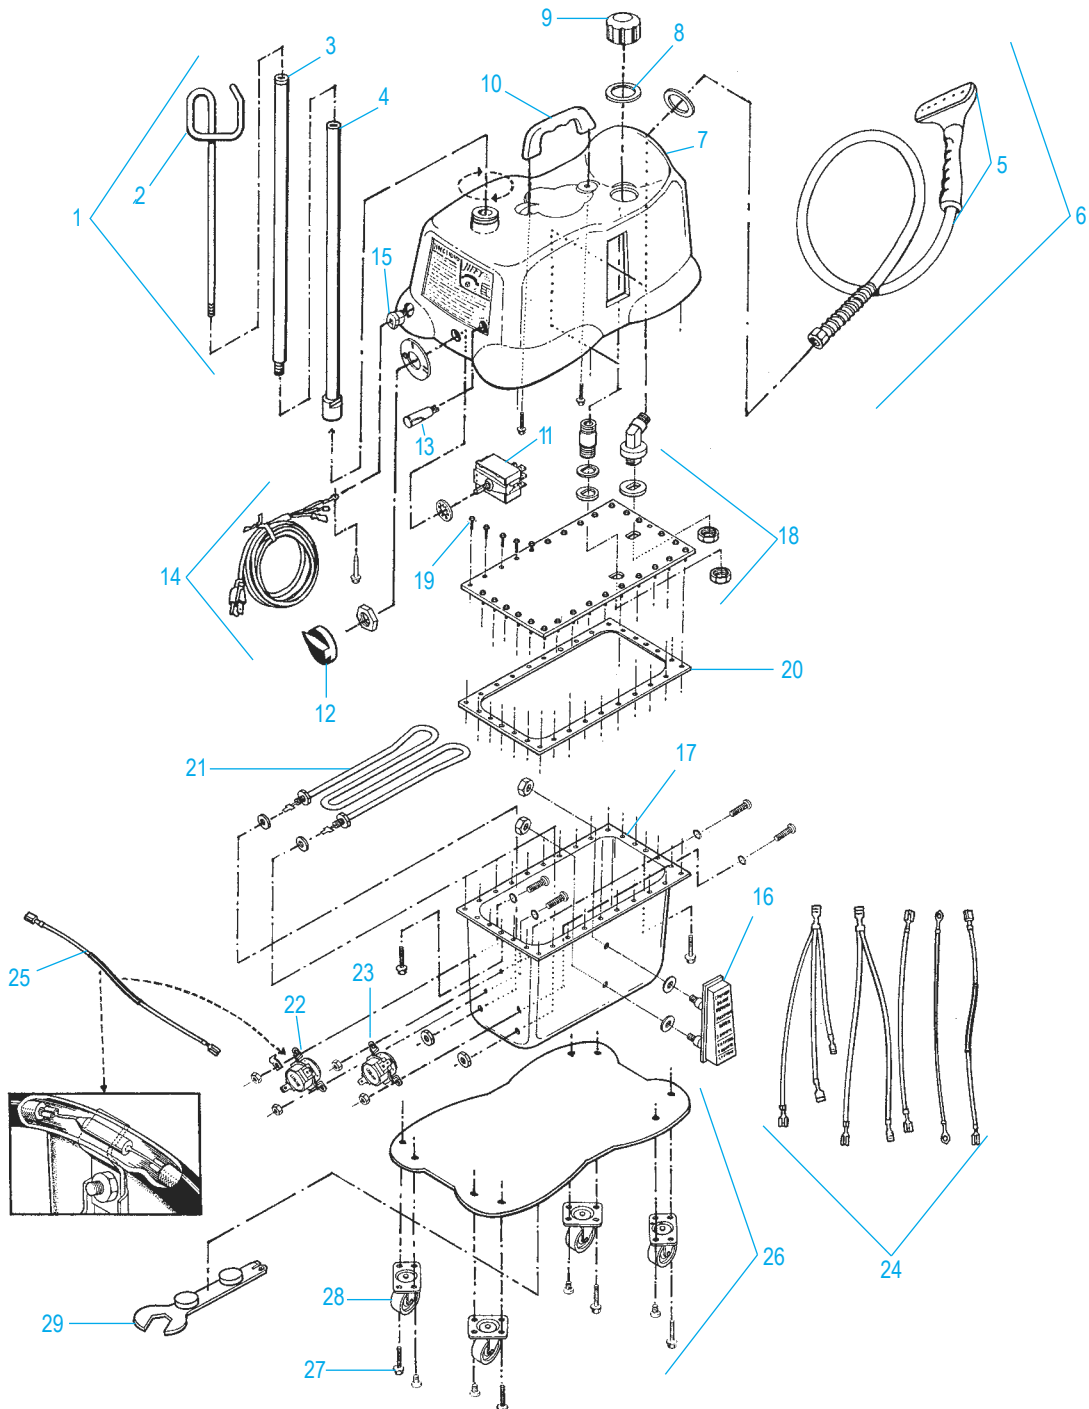

ULINE H-4474

**JIFFY® J-4000
COMMERCIAL
GARMENT STEAMER**

1-800-295-5510

uline.com

Para Español, vea páginas 3-4.
Pour le français, consulter les pages 5-6.

ULINE H-4474

JIFFY® J-4000

**COMMERCIAL
GARMENT STEAMER**

1-800-295-5510

uline.com

#	DESCRIPTION	QTY.	ULINE PART NO.	MFG. PART NO.
1	Rod Set and Nut with Metal Studs (Includes Parts 2-4)	1	H-4474-RODST	1030
2	Hook Section of Rod Set	1	H-4473-HOOK	0035
3	Middle Section of Rod Set	1	H-4473-MS	0036
4	Bottom Section of Rod Set	1	-----	1033
5	Plastic Steam Head/Handle Replacement Kit	1	H-4474-HEAD	0253
6	Plastic Head/Handle Hose Attachment (Complete)	1	H-4474-HOSE	0251
7	J-4000 Die Cast Aluminum Housing	1	-----	1301
8	Round Beauty Ring	1	H-4474-0004	0004
9	Pressure Release Water Fill Cap	1	H-4474-0049	0049
10	Housing Handle with Two Screws	1	-----	0054
11	Rotary Power Switch and Knob	1	H-4474-199	0199
12	Replacement Knob for Rotary Power Switch	1	H-4474-KNOB	0201
13	Red Neon Power Light	1	-----	1310
14	Cord Set with Cord Strain Relief	1	H-4474-CRDST	0133
15	Cord Strain Relief	1	-----	0146B
16	Water Level Sight Gauge with Nuts and Washers	1	H-4474-WLVL	0050
17	Stainless Steel Boiler Tank	1	-----	0074C
18	Stainless Steel Boiler Lid with Two Brass Fittings and Beauty Rings	1	-----	1370
19	Boiler Tank Screw Set	30	H-4474-0071	0071
20	Boiler Tank Gasket	1	H-4474-0075	0075
21	W-Bend Heating Element	1	H-4474-HTEL	0063
22	Preheat Thermostat	1	H-4474-0203	0203
23	Steam Thermostat	1	H-4474-0204	0204
24	Internal Wire Set for W Bend Heating Element	5	-----	0155
25	Fusible Link Wire with Insulated Cap and Clamp	1	H-4474-25	0158
26	Bottom Plate with Casters	4	-----	1320
27	Bottom Plate Screws	4	-----	0017
28	Bottom Plate Casters	4	-----	0018
29	Jiffy Steamer Assembly Wrench	1	-----	1050