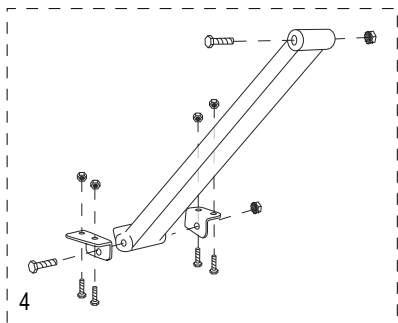

ULINE H-4124
DIABLITO 3-EN-1
DE ALUMINIO
CON LLANTAS DE GOMA SÓLIDA

800-295-5510
uline.mx

ULINE H-4124

DIABLITO 3-EN-1

DE ALUMINIO

CON LLANTAS DE GOMA SÓLIDA

800-295-5510

uline.mx

#	DESCRIPCIÓN	CANT.	NO. DE PARTE DE ULINE	NO. DE PARTE DEL FABRICANTE
1	Kit de accesorios del asa Incluye: • Asa (1) • Pernos (2) • Tuercas de seguridad (2)	1	H-4344	H-4344
2	Kit de accesorios del armazón trasero Incluye: • Armazón trasero (1) • Tapas de plástico (2) • Soportes de apoyo en Y (2) • Pernos (4) • Tuercas de seguridad (4)	1	H-4349	H-4349
3	Rueda Giratoria	2	H-4343	H-4343
4	Kit de accesorios de la barra de soporte Incluye: • Barra de soporte (1) • Pernos para la barra de soporte (2) • Tuercas de seguridad para la barra de soporte (2) • Soportes en L (2) • Pernos para los soportes en L (4) • Tuercas de seguridad para los soportes en L (4)	1	H-4350	H-4350
5	Kit de accesorios para el asa con mecanismo de bloqueo Incluye: • Asa con mecanismo de bloqueo (1) • Refuerzos para el asa (2) • Pernos para el asa (4) • Tuercas de seguridad para el asa (4) • Placa protectora (1) • Pernos para la placa protectora (2) • Tuercas de seguridad para la placa protectora (2)	1	H-4348	H-4348
6	Kit de Accesorios Para el Cerrojo Retenedor Incluye: • Cerrojo Retenedor (Perno en "L") (1) • Tuerca de Seguridad (1) • Tuerca de Mariposa (1) • Tuerca Ciega (1) • Rondana (1) • Arandela de Seguridad (1)	1	H-4346	H-4346
7	Kit del armazón Incluye: • Armazón (1) • Tapas de plástico (2)	1	H-4345	H-4345
8	Kit de accesorios para eje/llanta Incluye: • Eje (1) • Soporte para eje derecho (1) • Soporte para eje izquierdo (1) • Refuerzos para armazón (2) • Pernos (4) • Tuercas de seguridad (4) • Rondanas (8) • Pasadores redondos (2) • Pasadores de chaveta (2)	1	H-3199AXLEKT	H-3199AXLEKT