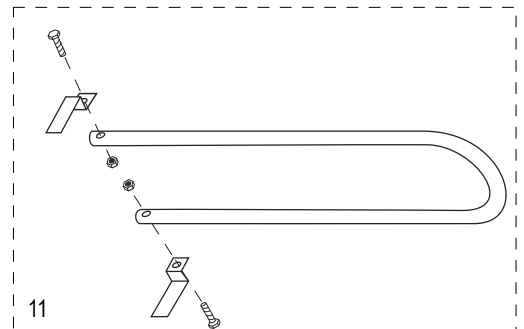

ULINE H-4124
DIABLITO 3-EN-1
DE ALUMINIO
CON LLANTAS DE GOMA SÓLIDA

800-295-5510
uline.mx

ULINE H-4124

DIABLITO 3-EN-1

DE ALUMINIO

CON LLANTAS DE GOMA SÓLIDA

800-295-5510

uline.mx

#	DESCRIPCIÓN	CANT.	NO. DE PARTE DE ULINE	NO. DE PARTE DEL FABRICANTE
1	Kit de accesorios del asa Incluye: • Asa (1) • Pernos (2) • Tuercas de seguridad (2)	1	H-4344	H-4344
2	Kit de accesorios del armazón trasero Incluye: • Armazón trasero (1) • Tapas de plástico (2) • Soportes de apoyo en Y (2) • Pernos (4) • Tuercas de seguridad (4)	1	H-4349	H-4349
3	Rueda Giratoria	2	H-4343	H-4343
4	Kit de accesorios de la barra de soporte Incluye: • Barra de soporte (1) • Pernos para la barra de soporte (2) • Tuercas de seguridad para la barra de soporte (2) • Soportes en L (2) • Pernos para los soportes en L (4) • Tuercas de seguridad para los soportes en L (4)	1	H-4350	H-4350
5	Kit de accesorios para el asa con mecanismo de bloqueo Incluye: • Asa con mecanismo de bloqueo (1) • Refuerzos para el asa (2) • Pernos para el asa (4) • Tuercas de seguridad para el asa (4) • Placa protectora (1) • Pernos para la placa protectora (2) • Tuercas de seguridad para la placa protectora (2)	1	H-4348	H-4348
6	Kit de Accesorios Para el Cerrojo Retenedor Incluye: • Cerrojo Retenedor (Perno en "L") (1) • Tuerca de Seguridad (1) • Tuerca de Mariposa (1) • Tuerca Ciega (1) • Rondana (1) • Arandela de Seguridad (1)	1	H-4346	H-4346
7	Kit del armazón Incluye: • Armazón (1) • Tapas de plástico (2)	1	H-4345	H-4345
8	Kit de accesorios para eje/llanta Incluye: • Eje (1) • Soporte para eje derecho (1) • Soporte para eje izquierdo (1) • Refuerzos para armazón (2) • Pernos (4) • Tuercas de seguridad (4) • Rondanas (8) • Pasadores redondos (2) • Pasadores de chaveta (2)	1	H-3199AXLEKT	H-3199AXLEKT