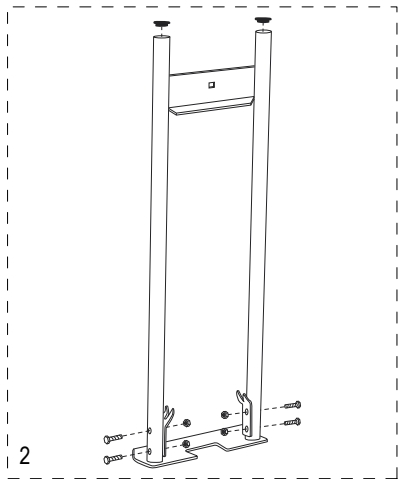

ULINE H-4124
DIABLITO 3-EN-1
DE ALUMINIO
CON LLANTAS DE GOMA SÓLIDA

800-295-5510
uline.mx

ULINE H-4124

DIABLITO 3-EN-1

DE ALUMINIO

CON LLANTAS DE GOMA SÓLIDA

800-295-5510

uline.mx

#	DESCRIPCIÓN	CANT.	NO. DE PARTE DE ULINE	NO. DE PARTE DEL FABRICANTE
1	Kit de accesorios del asa Incluye: • Asa (1) • Pernos (2) • Tuercas de seguridad (2)	1	H-4344	H-4344
2	Kit de accesorios del armazón trasero Incluye: • Armazón trasero (1) • Tapas de plástico (2) • Soportes de apoyo en Y (2) • Pernos (4) • Tuercas de seguridad (4)	1	H-4349	H-4349
3	Rueda Giratoria	2	H-4343	H-4343
4	Kit de accesorios de la barra de soporte Incluye: • Barra de soporte (1) • Pernos para la barra de soporte (2) • Tuercas de seguridad para la barra de soporte (2) • Soportes en L (2) • Pernos para los soportes en L (4) • Tuercas de seguridad para los soportes en L (4)	1	H-4350	H-4350
5	Kit de accesorios para el asa con mecanismo de bloqueo Incluye: • Asa con mecanismo de bloqueo (1) • Refuerzos para el asa (2) • Pernos para el asa (4) • Tuercas de seguridad para el asa (4) • Placa protectora (1) • Pernos para la placa protectora (2) • Tuercas de seguridad para la placa protectora (2)	1	H-4348	H-4348
6	Kit de Accesorios Para el Cerrojo Retenedor Incluye: • Cerrojo Retenedor (Perno en "L") (1) • Tuerca de Seguridad (1) • Tuerca de Mariposa (1) • Tuerca Ciega (1) • Rondana (1) • Arandela de Seguridad (1)	1	H-4346	H-4346
7	Kit del armazón Incluye: • Armazón (1) • Tapas de plástico (2)	1	H-4345	H-4345
8	Kit de accesorios para eje/llanta Incluye: • Eje (1) • Soporte para eje derecho (1) • Soporte para eje izquierdo (1) • Refuerzos para armazón (2) • Pernos (4) • Tuercas de seguridad (4) • Rondanas (8) • Pasadores redondos (2) • Pasadores de chaveta (2)	1	H-3199AXLEKT	H-3199AXLEKT