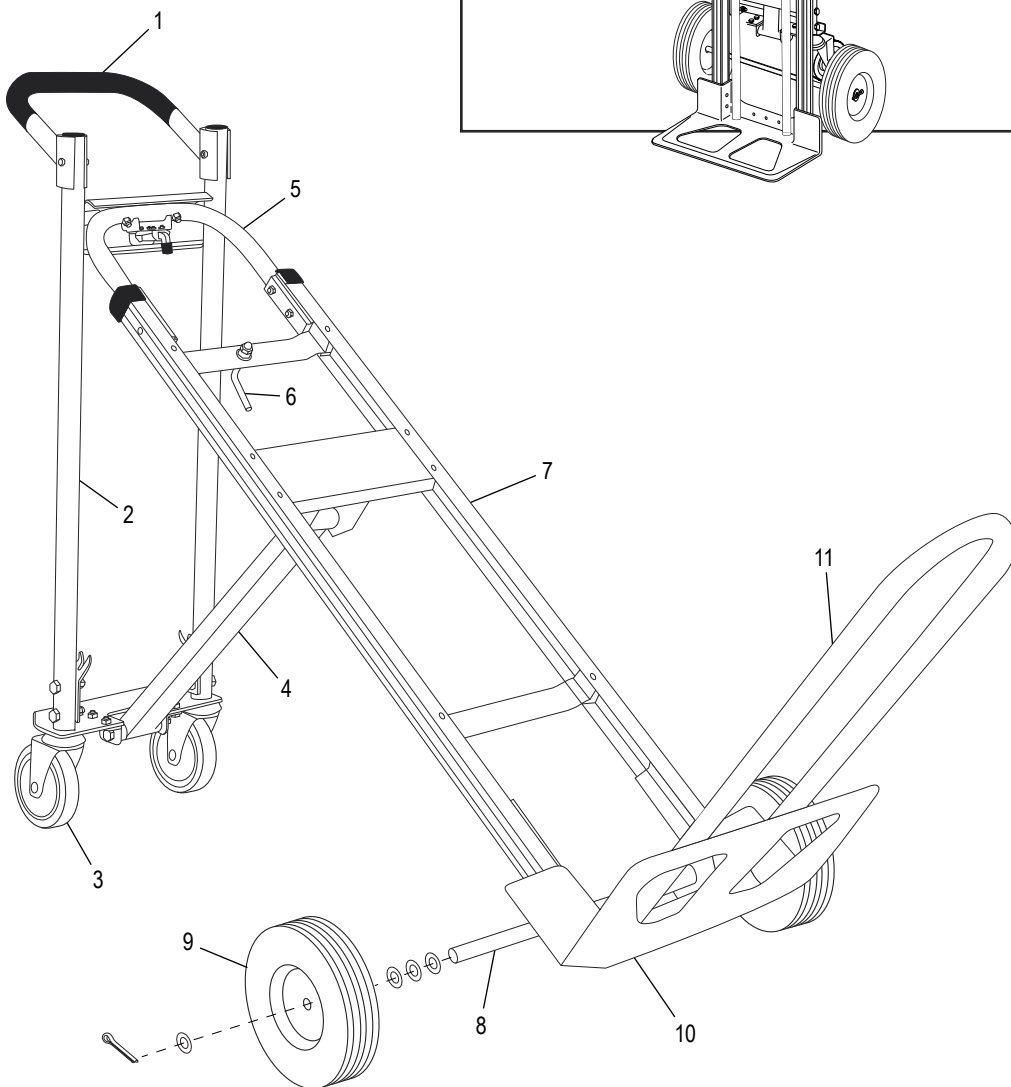

## 3-IN-1 ALUMINUM HAND TRUCK

WITH SOLID RUBBER WHEELS

1-800-295-5510  
uline.com

**ULINE** H-4124  
**3-IN-1 ALUMINUM  
HAND TRUCK**

1-800-295-5510  
uline.com

**WITH SOLID RUBBER WHEELS**

#	DESCRIPTION	QTY.	ULINE PART NO.	MFG. PART NO.
1	<b>Handle Hardware Kit</b> Includes: • Handle (1) • Bolts (2) • Locknuts (2)	1	H-4344	H-4344
2	<b>Back Frame Hardware Kit</b> Includes: • Back Frame (1) • Plastic Caps (2) • Y Bracket Supports (2) • Bolts (4) • Locknuts (4)	1	H-4349	H-4349
3	Swivel Caster	2	H-4343	H-4343
4	<b>Support Bar Hardware Kit</b> Includes: • Support Bar (1) • Support Bar Bolts (2) • Support Bar Locknuts (2) • L Brackets (2) • L Bracket Bolts (4) • L Bracket Locknuts (4)	1	H-4350	H-4350
5	<b>Handle w/ Locking Mechanism Hardware Kit</b> Includes: • Handle w/ Locking Mechanism (1) • Handle Reinforcements (2) • Handle Bolts (4) • Handle Locknuts (4) • Guard Plate (1) • Guard Plate Bolts (2) • Guard Plate Locknuts (2)	1	H-4348	H-4348
6	<b>Retaining Latch Hardware Kit</b> Includes: • Retaining Latch ("L" Bolt) (1) • Locknut (1) • Wing Nut (1) • Acorn Nut (1) • Washer (1) • Lock Washer (1)	1	H-4346	H-4346
7	<b>Frame Kit</b> Includes: • Frame (1) • Plastic Caps (2)	1	H-4345	H-4345
8	<b>Axle / Wheel Hardware Kit</b> Includes: • Axle (1) • Right Axle Support (1) • Left Axle Support (1) • Frame Reinforcements (2) • Bolts (4) • Locknuts (4) • Washers (8) • Round Pins (2) • Cotter Pins (2)	1	H-3199AXLEKT	H-3199AXLEKT