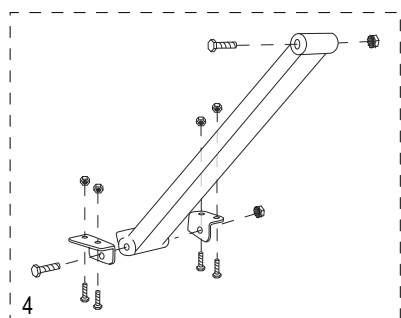

## 3-IN-1 ALUMINUM HAND TRUCK

WITH SOLID RUBBER WHEELS

1-800-295-5510  
uline.com

**ULINE** H-4124  
**3-IN-1 ALUMINUM  
HAND TRUCK**

1-800-295-5510  
uline.com

**WITH SOLID RUBBER WHEELS**

#	DESCRIPTION	QTY.	ULINE PART NO.	MFG. PART NO.
1	<b>Handle Hardware Kit</b> Includes: • Handle (1) • Bolts (2) • Locknuts (2)	1	H-4344	H-4344
2	<b>Back Frame Hardware Kit</b> Includes: • Back Frame (1) • Plastic Caps (2) • Y Bracket Supports (2) • Bolts (4) • Locknuts (4)	1	H-4349	H-4349
3	Swivel Caster	2	H-4343	H-4343
4	<b>Support Bar Hardware Kit</b> Includes: • Support Bar (1) • Support Bar Bolts (2) • Support Bar Locknuts (2) • L Brackets (2) • L Bracket Bolts (4) • L Bracket Locknuts (4)	1	H-4350	H-4350
5	<b>Handle w/ Locking Mechanism Hardware Kit</b> Includes: • Handle w/ Locking Mechanism (1) • Handle Reinforcements (2) • Handle Bolts (4) • Handle Locknuts (4) • Guard Plate (1) • Guard Plate Bolts (2) • Guard Plate Locknuts (2)	1	H-4348	H-4348
6	<b>Retaining Latch Hardware Kit</b> Includes: • Retaining Latch ("L" Bolt) (1) • Locknut (1) • Wing Nut (1) • Acorn Nut (1) • Washer (1) • Lock Washer (1)	1	H-4346	H-4346
7	<b>Frame Kit</b> Includes: • Frame (1) • Plastic Caps (2)	1	H-4345	H-4345
8	<b>Axle / Wheel Hardware Kit</b> Includes: • Axle (1) • Right Axle Support (1) • Left Axle Support (1) • Frame Reinforcements (2) • Bolts (4) • Locknuts (4) • Washers (8) • Round Pins (2) • Cotter Pins (2)	1	H-3199AXLEKT	H-3199AXLEKT