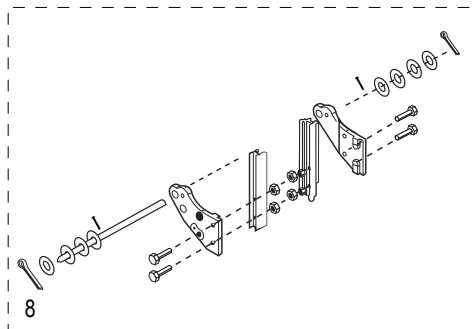

ULINE H-4124
DIABLITO 3-EN-1
DE ALUMINIO
CON LLANTAS DE GOMA SÓLIDA

800-295-5510
uline.mx

ULINE H-4124

DIABLITO 3-EN-1

DE ALUMINIO

CON LLANTAS DE GOMA SÓLIDA

800-295-5510

uline.mx

#	DESCRIPCIÓN	CANT.	NO. DE PARTE DE ULINE	NO. DE PARTE DEL FABRICANTE
1	Kit de accesorios del asa Incluye: • Asa (1) • Pernos (2) • Tuercas de seguridad (2)	1	H-4344	H-4344
2	Kit de accesorios del armazón trasero Incluye: • Armazón trasero (1) • Tapas de plástico (2) • Soportes de apoyo en Y (2) • Pernos (4) • Tuercas de seguridad (4)	1	H-4349	H-4349
3	Rueda Giratoria	2	H-4343	H-4343
4	Kit de accesorios de la barra de soporte Incluye: • Barra de soporte (1) • Pernos para la barra de soporte (2) • Tuercas de seguridad para la barra de soporte (2) • Soportes en L (2) • Pernos para los soportes en L (4) • Tuercas de seguridad para los soportes en L (4)	1	H-4350	H-4350
5	Kit de accesorios para el asa con mecanismo de bloqueo Incluye: • Asa con mecanismo de bloqueo (1) • Refuerzos para el asa (2) • Pernos para el asa (4) • Tuercas de seguridad para el asa (4) • Placa protectora (1) • Pernos para la placa protectora (2) • Tuercas de seguridad para la placa protectora (2)	1	H-4348	H-4348
6	Kit de Accesorios Para el Cerrojo Retenedor Incluye: • Cerrojo Retenedor (Perno en "L") (1) • Tuerca de Seguridad (1) • Tuerca de Mariposa (1) • Tuerca Ciega (1) • Rondana (1) • Arandela de Seguridad (1)	1	H-4346	H-4346
7	Kit del armazón Incluye: • Armazón (1) • Tapas de plástico (2)	1	H-4345	H-4345
8	Kit de accesorios para eje/llanta Incluye: • Eje (1) • Soporte para eje derecho (1) • Soporte para eje izquierdo (1) • Refuerzos para armazón (2) • Pernos (4) • Tuercas de seguridad (4) • Rondanas (8) • Pasadores redondos (2) • Pasadores de chaveta (2)	1	H-3199AXLEKT	H-3199AXLEKT