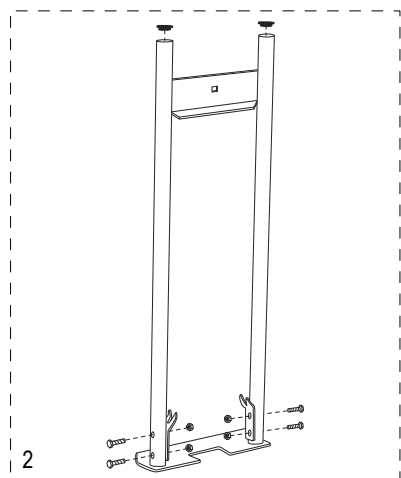

## 3-IN-1 ALUMINUM HAND TRUCK

WITH SOLID RUBBER WHEELS

1-800-295-5510  
uline.com

**ULINE** H-4124  
**3-IN-1 ALUMINUM  
HAND TRUCK**

1-800-295-5510  
uline.com

**WITH SOLID RUBBER WHEELS**

#	DESCRIPTION	QTY.	ULINE PART NO.	MFG. PART NO.
1	<b>Handle Hardware Kit</b> Includes: • Handle (1) • Bolts (2) • Locknuts (2)	1	H-4344	H-4344
2	<b>Back Frame Hardware Kit</b> Includes: • Back Frame (1) • Plastic Caps (2) • Y Bracket Supports (2) • Bolts (4) • Locknuts (4)	1	H-4349	H-4349
3	Swivel Caster	2	H-4343	H-4343
4	<b>Support Bar Hardware Kit</b> Includes: • Support Bar (1) • Support Bar Bolts (2) • Support Bar Locknuts (2) • L Brackets (2) • L Bracket Bolts (4) • L Bracket Locknuts (4)	1	H-4350	H-4350
5	<b>Handle w/ Locking Mechanism Hardware Kit</b> Includes: • Handle w/ Locking Mechanism (1) • Handle Reinforcements (2) • Handle Bolts (4) • Handle Locknuts (4) • Guard Plate (1) • Guard Plate Bolts (2) • Guard Plate Locknuts (2)	1	H-4348	H-4348
6	<b>Retaining Latch Hardware Kit</b> Includes: • Retaining Latch ("L" Bolt) (1) • Locknut (1) • Wing Nut (1) • Acorn Nut (1) • Washer (1) • Lock Washer (1)	1	H-4346	H-4346
7	<b>Frame Kit</b> Includes: • Frame (1) • Plastic Caps (2)	1	H-4345	H-4345
8	<b>Axle / Wheel Hardware Kit</b> Includes: • Axle (1) • Right Axle Support (1) • Left Axle Support (1) • Frame Reinforcements (2) • Bolts (4) • Locknuts (4) • Washers (8) • Round Pins (2) • Cotter Pins (2)	1	H-3199AXLEKT	H-3199AXLEKT