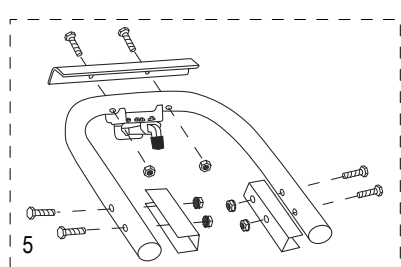

## 3-IN-1 ALUMINUM HAND TRUCK

WITH SOLID RUBBER WHEELS

1-800-295-5510  
uline.com

**ULINE** H-4124  
**3-IN-1 ALUMINUM  
HAND TRUCK**

1-800-295-5510  
uline.com

**WITH SOLID RUBBER WHEELS**

#	DESCRIPTION	QTY.	ULINE PART NO.	MFG. PART NO.
1	<b>Handle Hardware Kit</b> Includes: • Handle (1) • Bolts (2) • Locknuts (2)	1	H-4344	H-4344
2	<b>Back Frame Hardware Kit</b> Includes: • Back Frame (1) • Plastic Caps (2) • Y Bracket Supports (2) • Bolts (4) • Locknuts (4)	1	H-4349	H-4349
3	Swivel Caster	2	H-4343	H-4343
4	<b>Support Bar Hardware Kit</b> Includes: • Support Bar (1) • Support Bar Bolts (2) • Support Bar Locknuts (2) • L Brackets (2) • L Bracket Bolts (4) • L Bracket Locknuts (4)	1	H-4350	H-4350
5	<b>Handle w/ Locking Mechanism Hardware Kit</b> Includes: • Handle w/ Locking Mechanism (1) • Handle Reinforcements (2) • Handle Bolts (4) • Handle Locknuts (4) • Guard Plate (1) • Guard Plate Bolts (2) • Guard Plate Locknuts (2)	1	H-4348	H-4348
6	<b>Retaining Latch Hardware Kit</b> Includes: • Retaining Latch ("L" Bolt) (1) • Locknut (1) • Wing Nut (1) • Acorn Nut (1) • Washer (1) • Lock Washer (1)	1	H-4346	H-4346
7	<b>Frame Kit</b> Includes: • Frame (1) • Plastic Caps (2)	1	H-4345	H-4345
8	<b>Axle / Wheel Hardware Kit</b> Includes: • Axle (1) • Right Axle Support (1) • Left Axle Support (1) • Frame Reinforcements (2) • Bolts (4) • Locknuts (4) • Washers (8) • Round Pins (2) • Cotter Pins (2)	1	H-3199AXLEKT	H-3199AXLEKT