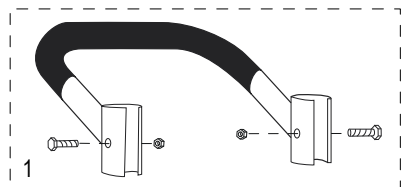

## 3-IN-1 ALUMINUM HAND TRUCK

WITH SOLID RUBBER WHEELS

1-800-295-5510  
uline.com

**ULINE** H-4124  
**3-IN-1 ALUMINUM  
HAND TRUCK**

1-800-295-5510  
uline.com

**WITH SOLID RUBBER WHEELS**

#	DESCRIPTION	QTY.	ULINE PART NO.	MFG. PART NO.
1	<b>Handle Hardware Kit</b> Includes: • Handle (1) • Bolts (2) • Locknuts (2)	1	H-4344	H-4344
2	<b>Back Frame Hardware Kit</b> Includes: • Back Frame (1) • Plastic Caps (2) • Y Bracket Supports (2) • Bolts (4) • Locknuts (4)	1	H-4349	H-4349
3	Swivel Caster	2	H-4343	H-4343
4	<b>Support Bar Hardware Kit</b> Includes: • Support Bar (1) • Support Bar Bolts (2) • Support Bar Locknuts (2) • L Brackets (2) • L Bracket Bolts (4) • L Bracket Locknuts (4)	1	H-4350	H-4350
5	<b>Handle w/ Locking Mechanism Hardware Kit</b> Includes: • Handle w/ Locking Mechanism (1) • Handle Reinforcements (2) • Handle Bolts (4) • Handle Locknuts (4) • Guard Plate (1) • Guard Plate Bolts (2) • Guard Plate Locknuts (2)	1	H-4348	H-4348
6	<b>Retaining Latch Hardware Kit</b> Includes: • Retaining Latch ("L" Bolt) (1) • Locknut (1) • Wing Nut (1) • Acorn Nut (1) • Washer (1) • Lock Washer (1)	1	H-4346	H-4346
7	<b>Frame Kit</b> Includes: • Frame (1) • Plastic Caps (2)	1	H-4345	H-4345
8	<b>Axle / Wheel Hardware Kit</b> Includes: • Axle (1) • Right Axle Support (1) • Left Axle Support (1) • Frame Reinforcements (2) • Bolts (4) • Locknuts (4) • Washers (8) • Round Pins (2) • Cotter Pins (2)	1	H-3199AXLEKT	H-3199AXLEKT