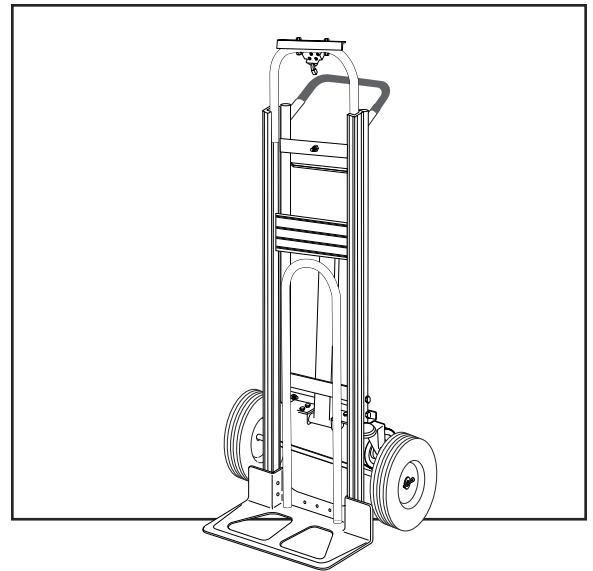

ULINE H-4124
DIABLITO 3-EN-1
DE ALUMINIO
CON LLANTAS DE GOMA SÓLIDA

800-295-5510
uline.mx

ULINE H-4124

DIABLITO 3-EN-1

DE ALUMINIO

CON LLANTAS DE GOMA SÓLIDA

800-295-5510

uline.mx

#	DESCRIPCIÓN	CANT.	NO. DE PARTE DE ULINE	NO. DE PARTE DEL FABRICANTE
1	Kit de accesorios del asa Incluye: • Asa (1) • Pernos (2) • Tuercas de seguridad (2)	1	H-4344	H-4344
2	Kit de accesorios del armazón trasero Incluye: • Armazón trasero (1) • Tapas de plástico (2) • Soportes de apoyo en Y (2) • Pernos (4) • Tuercas de seguridad (4)	1	H-4349	H-4349
3	Rueda Giratoria	2	H-4343	H-4343
4	Kit de accesorios de la barra de soporte Incluye: • Barra de soporte (1) • Pernos para la barra de soporte (2) • Tuercas de seguridad para la barra de soporte (2) • Soportes en L (2) • Pernos para los soportes en L (4) • Tuercas de seguridad para los soportes en L (4)	1	H-4350	H-4350
5	Kit de accesorios para el asa con mecanismo de bloqueo Incluye: • Asa con mecanismo de bloqueo (1) • Refuerzos para el asa (2) • Pernos para el asa (4) • Tuercas de seguridad para el asa (4) • Placa protectora (1) • Pernos para la placa protectora (2) • Tuercas de seguridad para la placa protectora (2)	1	H-4348	H-4348
6	Kit de Accesorios Para el Cerrojo Retenedor Incluye: • Cerrojo Retenedor (Perno en "L") (1) • Tuerca de Seguridad (1) • Tuerca de Mariposa (1) • Tuerca Ciega (1) • Rondana (1) • Arandela de Seguridad (1)	1	H-4346	H-4346
7	Kit del armazón Incluye: • Armazón (1) • Tapas de plástico (2)	1	H-4345	H-4345
8	Kit de accesorios para eje/llanta Incluye: • Eje (1) • Soporte para eje derecho (1) • Soporte para eje izquierdo (1) • Refuerzos para armazón (2) • Pernos (4) • Tuercas de seguridad (4) • Rondanas (8) • Pasadores redondos (2) • Pasadores de chaveta (2)	1	H-3199AXLEKT	H-3199AXLEKT