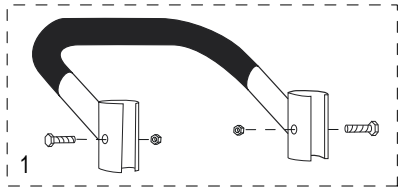

ULINE H-4124
DIABLITO 3-EN-1
DE ALUMINIO
CON LLANTAS DE GOMA SÓLIDA

800-295-5510
uline.mx

ULINE H-4124

DIABLITO 3-EN-1

DE ALUMINIO

CON LLANTAS DE GOMA SÓLIDA

800-295-5510

uline.mx

#	DESCRIPCIÓN	CANT.	NO. DE PARTE DE ULINE	NO. DE PARTE DEL FABRICANTE
1	Kit de accesorios del asa Incluye: • Asa (1) • Pernos (2) • Tuercas de seguridad (2)	1	H-4344	H-4344
2	Kit de accesorios del armazón trasero Incluye: • Armazón trasero (1) • Tapas de plástico (2) • Soportes de apoyo en Y (2) • Pernos (4) • Tuercas de seguridad (4)	1	H-4349	H-4349
3	Rueda Giratoria	2	H-4343	H-4343
4	Kit de accesorios de la barra de soporte Incluye: • Barra de soporte (1) • Pernos para la barra de soporte (2) • Tuercas de seguridad para la barra de soporte (2) • Soportes en L (2) • Pernos para los soportes en L (4) • Tuercas de seguridad para los soportes en L (4)	1	H-4350	H-4350
5	Kit de accesorios para el asa con mecanismo de bloqueo Incluye: • Asa con mecanismo de bloqueo (1) • Refuerzos para el asa (2) • Pernos para el asa (4) • Tuercas de seguridad para el asa (4) • Placa protectora (1) • Pernos para la placa protectora (2) • Tuercas de seguridad para la placa protectora (2)	1	H-4348	H-4348
6	Kit de Accesorios Para el Cerrojo Retenedor Incluye: • Cerrojo Retenedor (Perno en "L") (1) • Tuerca de Seguridad (1) • Tuerca de Mariposa (1) • Tuerca Ciega (1) • Rondana (1) • Arandela de Seguridad (1)	1	H-4346	H-4346
7	Kit del armazón Incluye: • Armazón (1) • Tapas de plástico (2)	1	H-4345	H-4345
8	Kit de accesorios para eje/llanta Incluye: • Eje (1) • Soporte para eje derecho (1) • Soporte para eje izquierdo (1) • Refuerzos para armazón (2) • Pernos (4) • Tuercas de seguridad (4) • Rondanas (8) • Pasadores redondos (2) • Pasadores de chaveta (2)	1	H-3199AXLEKT	H-3199AXLEKT