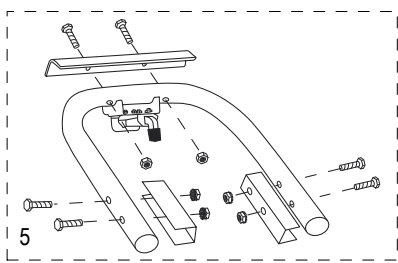

ULINE H-4124
DIABLITO 3-EN-1
DE ALUMINIO
CON LLANTAS DE GOMA SÓLIDA

800-295-5510
uline.mx

ULINE H-4124

DIABLITO 3-EN-1

DE ALUMINIO

CON LLANTAS DE GOMA SÓLIDA

800-295-5510

uline.mx

#	DESCRIPCIÓN	CANT.	NO. DE PARTE DE ULINE	NO. DE PARTE DEL FABRICANTE
1	Kit de accesorios del asa Incluye: • Asa (1) • Pernos (2) • Tuercas de seguridad (2)	1	H-4344	H-4344
2	Kit de accesorios del armazón trasero Incluye: • Armazón trasero (1) • Tapas de plástico (2) • Soportes de apoyo en Y (2) • Pernos (4) • Tuercas de seguridad (4)	1	H-4349	H-4349
3	Rueda Giratoria	2	H-4343	H-4343
4	Kit de accesorios de la barra de soporte Incluye: • Barra de soporte (1) • Pernos para la barra de soporte (2) • Tuercas de seguridad para la barra de soporte (2) • Soportes en L (2) • Pernos para los soportes en L (4) • Tuercas de seguridad para los soportes en L (4)	1	H-4350	H-4350
5	Kit de accesorios para el asa con mecanismo de bloqueo Incluye: • Asa con mecanismo de bloqueo (1) • Refuerzos para el asa (2) • Pernos para el asa (4) • Tuercas de seguridad para el asa (4) • Placa protectora (1) • Pernos para la placa protectora (2) • Tuercas de seguridad para la placa protectora (2)	1	H-4348	H-4348
6	Kit de Accesorios Para el Cerrojo Retenedor Incluye: • Cerrojo Retenedor (Perno en "L") (1) • Tuerca de Seguridad (1) • Tuerca de Mariposa (1) • Tuerca Ciega (1) • Rondana (1) • Arandela de Seguridad (1)	1	H-4346	H-4346
7	Kit del armazón Incluye: • Armazón (1) • Tapas de plástico (2)	1	H-4345	H-4345
8	Kit de accesorios para eje/llanta Incluye: • Eje (1) • Soporte para eje derecho (1) • Soporte para eje izquierdo (1) • Refuerzos para armazón (2) • Pernos (4) • Tuercas de seguridad (4) • Rondanas (8) • Pasadores redondos (2) • Pasadores de chaveta (2)	1	H-3199AXLEKT	H-3199AXLEKT