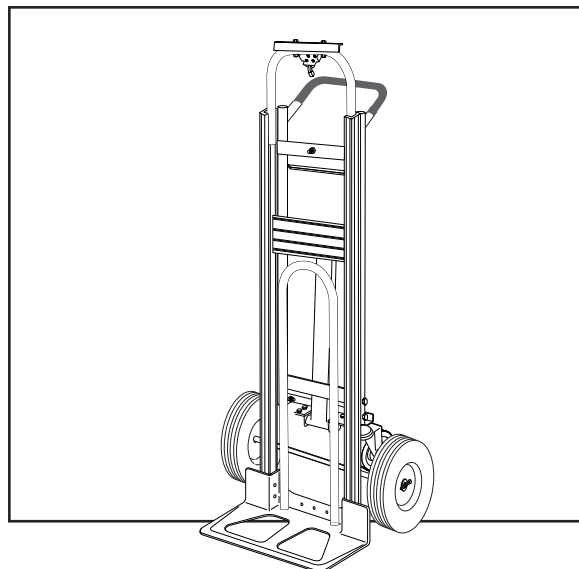

## 3-IN-1 ALUMINUM HAND TRUCK

WITH SOLID RUBBER WHEELS

1-800-295-5510  
uline.com

**ULINE** H-4124  
**3-IN-1 ALUMINUM  
HAND TRUCK**

1-800-295-5510  
uline.com

**WITH SOLID RUBBER WHEELS**

#	DESCRIPTION	QTY.	ULINE PART NO.	MFG. PART NO.
1	<b>Handle Hardware Kit</b> Includes: • Handle (1) • Bolts (2) • Locknuts (2)	1	H-4344	H-4344
2	<b>Back Frame Hardware Kit</b> Includes: • Back Frame (1) • Plastic Caps (2) • Y Bracket Supports (2) • Bolts (4) • Locknuts (4)	1	H-4349	H-4349
3	Swivel Caster	2	H-4343	H-4343
4	<b>Support Bar Hardware Kit</b> Includes: • Support Bar (1) • Support Bar Bolts (2) • Support Bar Locknuts (2) • L Brackets (2) • L Bracket Bolts (4) • L Bracket Locknuts (4)	1	H-4350	H-4350
5	<b>Handle w/ Locking Mechanism Hardware Kit</b> Includes: • Handle w/ Locking Mechanism (1) • Handle Reinforcements (2) • Handle Bolts (4) • Handle Locknuts (4) • Guard Plate (1) • Guard Plate Bolts (2) • Guard Plate Locknuts (2)	1	H-4348	H-4348
6	<b>Retaining Latch Hardware Kit</b> Includes: • Retaining Latch ("L" Bolt) (1) • Locknut (1) • Wing Nut (1) • Acorn Nut (1) • Washer (1) • Lock Washer (1)	1	H-4346	H-4346
7	<b>Frame Kit</b> Includes: • Frame (1) • Plastic Caps (2)	1	H-4345	H-4345
8	<b>Axle / Wheel Hardware Kit</b> Includes: • Axle (1) • Right Axle Support (1) • Left Axle Support (1) • Frame Reinforcements (2) • Bolts (4) • Locknuts (4) • Washers (8) • Round Pins (2) • Cotter Pins (2)	1	H-3199AXLEKT	H-3199AXLEKT