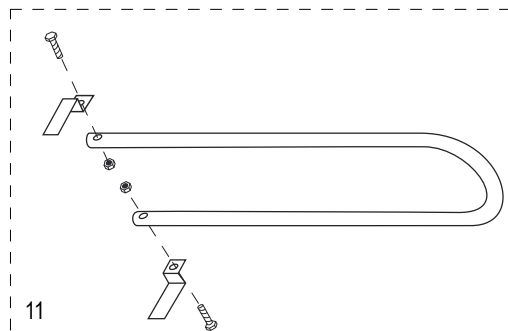

## 3-IN-1 ALUMINUM HAND TRUCK

WITH SOLID RUBBER WHEELS

1-800-295-5510  
uline.com

**ULINE** H-4124  
**3-IN-1 ALUMINUM  
HAND TRUCK**

1-800-295-5510  
uline.com

**WITH SOLID RUBBER WHEELS**

#	DESCRIPTION	QTY.	ULINE PART NO.	MFG. PART NO.
1	<b>Handle Hardware Kit</b> Includes: • Handle (1) • Bolts (2) • Locknuts (2)	1	H-4344	H-4344
2	<b>Back Frame Hardware Kit</b> Includes: • Back Frame (1) • Plastic Caps (2) • Y Bracket Supports (2) • Bolts (4) • Locknuts (4)	1	H-4349	H-4349
3	Swivel Caster	2	H-4343	H-4343
4	<b>Support Bar Hardware Kit</b> Includes: • Support Bar (1) • Support Bar Bolts (2) • Support Bar Locknuts (2) • L Brackets (2) • L Bracket Bolts (4) • L Bracket Locknuts (4)	1	H-4350	H-4350
5	<b>Handle w/ Locking Mechanism Hardware Kit</b> Includes: • Handle w/ Locking Mechanism (1) • Handle Reinforcements (2) • Handle Bolts (4) • Handle Locknuts (4) • Guard Plate (1) • Guard Plate Bolts (2) • Guard Plate Locknuts (2)	1	H-4348	H-4348
6	<b>Retaining Latch Hardware Kit</b> Includes: • Retaining Latch ("L" Bolt) (1) • Locknut (1) • Wing Nut (1) • Acorn Nut (1) • Washer (1) • Lock Washer (1)	1	H-4346	H-4346
7	<b>Frame Kit</b> Includes: • Frame (1) • Plastic Caps (2)	1	H-4345	H-4345
8	<b>Axle / Wheel Hardware Kit</b> Includes: • Axle (1) • Right Axle Support (1) • Left Axle Support (1) • Frame Reinforcements (2) • Bolts (4) • Locknuts (4) • Washers (8) • Round Pins (2) • Cotter Pins (2)	1	H-3199AXLEKT	H-3199AXLEKT