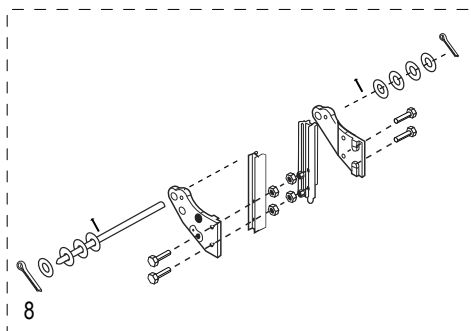

## 3-IN-1 ALUMINUM HAND TRUCK

WITH SOLID RUBBER WHEELS

1-800-295-5510  
uline.com

**ULINE** H-4124  
**3-IN-1 ALUMINUM  
HAND TRUCK**

1-800-295-5510  
uline.com

**WITH SOLID RUBBER WHEELS**

#	DESCRIPTION	QTY.	ULINE PART NO.	MFG. PART NO.
1	<b>Handle Hardware Kit</b> Includes: • Handle (1) • Bolts (2) • Locknuts (2)	1	H-4344	H-4344
2	<b>Back Frame Hardware Kit</b> Includes: • Back Frame (1) • Plastic Caps (2) • Y Bracket Supports (2) • Bolts (4) • Locknuts (4)	1	H-4349	H-4349
3	Swivel Caster	2	H-4343	H-4343
4	<b>Support Bar Hardware Kit</b> Includes: • Support Bar (1) • Support Bar Bolts (2) • Support Bar Locknuts (2) • L Brackets (2) • L Bracket Bolts (4) • L Bracket Locknuts (4)	1	H-4350	H-4350
5	<b>Handle w/ Locking Mechanism Hardware Kit</b> Includes: • Handle w/ Locking Mechanism (1) • Handle Reinforcements (2) • Handle Bolts (4) • Handle Locknuts (4) • Guard Plate (1) • Guard Plate Bolts (2) • Guard Plate Locknuts (2)	1	H-4348	H-4348
6	<b>Retaining Latch Hardware Kit</b> Includes: • Retaining Latch ("L" Bolt) (1) • Locknut (1) • Wing Nut (1) • Acorn Nut (1) • Washer (1) • Lock Washer (1)	1	H-4346	H-4346
7	<b>Frame Kit</b> Includes: • Frame (1) • Plastic Caps (2)	1	H-4345	H-4345
8	<b>Axle / Wheel Hardware Kit</b> Includes: • Axle (1) • Right Axle Support (1) • Left Axle Support (1) • Frame Reinforcements (2) • Bolts (4) • Locknuts (4) • Washers (8) • Round Pins (2) • Cotter Pins (2)	1	H-3199AXLEKT	H-3199AXLEKT