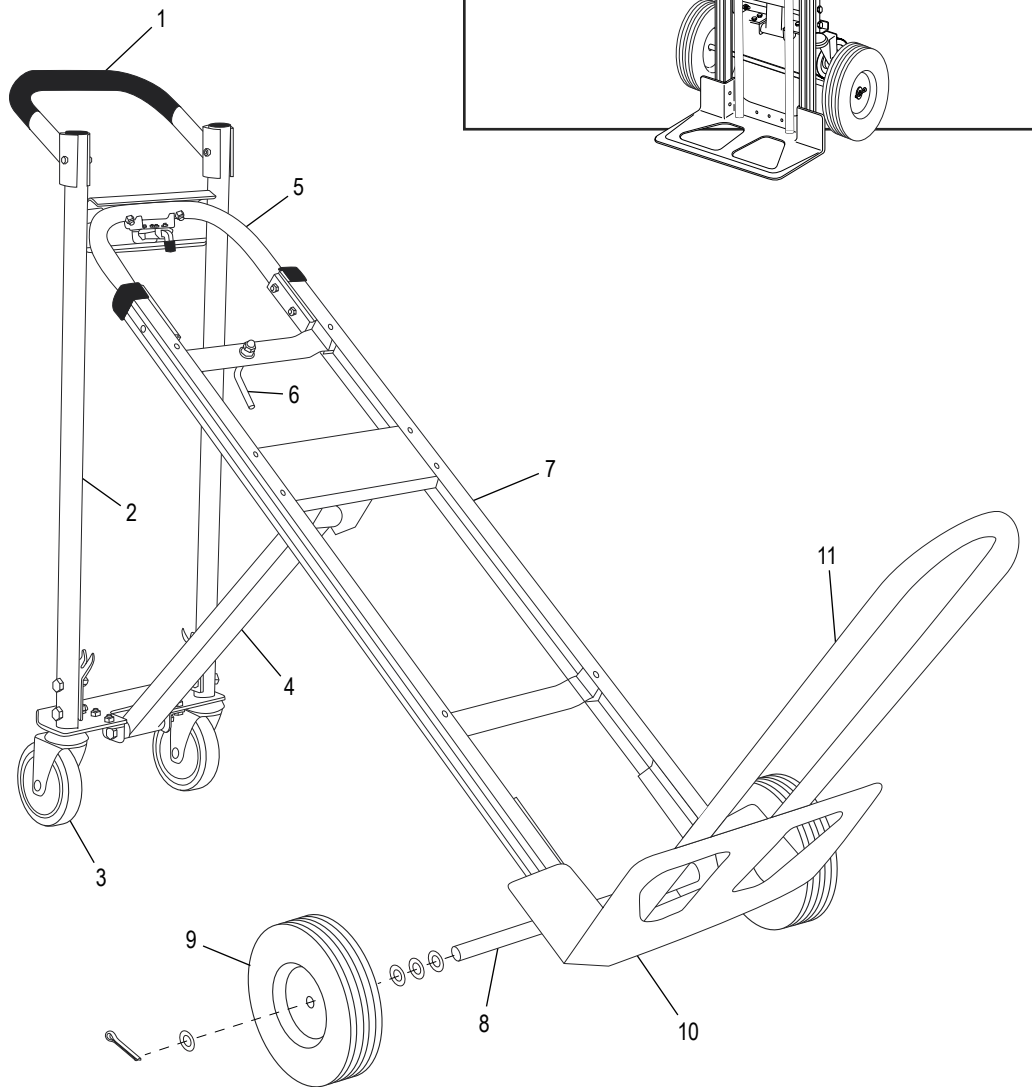

ULINE H-4124
DIABLITO 3-EN-1
DE ALUMINIO
CON LLANTAS DE GOMA SÓLIDA

800-295-5510
uline.mx

ULINE H-4124

DIABLITO 3-EN-1

DE ALUMINIO

CON LLANTAS DE GOMA SÓLIDA

800-295-5510

uline.mx

#	DESCRIPCIÓN	CANT.	NO. DE PARTE DE ULINE	NO. DE PARTE DEL FABRICANTE
1	Kit de accesorios del asa Incluye: • Asa (1) • Pernos (2) • Tuercas de seguridad (2)	1	H-4344	H-4344
2	Kit de accesorios del armazón trasero Incluye: • Armazón trasero (1) • Tapas de plástico (2) • Soportes de apoyo en Y (2) • Pernos (4) • Tuercas de seguridad (4)	1	H-4349	H-4349
3	Rueda Giratoria	2	H-4343	H-4343
4	Kit de accesorios de la barra de soporte Incluye: • Barra de soporte (1) • Pernos para la barra de soporte (2) • Tuercas de seguridad para la barra de soporte (2) • Soportes en L (2) • Pernos para los soportes en L (4) • Tuercas de seguridad para los soportes en L (4)	1	H-4350	H-4350
5	Kit de accesorios para el asa con mecanismo de bloqueo Incluye: • Asa con mecanismo de bloqueo (1) • Refuerzos para el asa (2) • Pernos para el asa (4) • Tuercas de seguridad para el asa (4) • Placa protectora (1) • Pernos para la placa protectora (2) • Tuercas de seguridad para la placa protectora (2)	1	H-4348	H-4348
6	Kit de Accesorios Para el Cerrojo Retenedor Incluye: • Cerrojo Retenedor (Perno en "L") (1) • Tuerca de Seguridad (1) • Tuerca de Mariposa (1) • Tuerca Ciega (1) • Rondana (1) • Arandela de Seguridad (1)	1	H-4346	H-4346
7	Kit del armazón Incluye: • Armazón (1) • Tapas de plástico (2)	1	H-4345	H-4345
8	Kit de accesorios para eje/llanta Incluye: • Eje (1) • Soporte para eje derecho (1) • Soporte para eje izquierdo (1) • Refuerzos para armazón (2) • Pernos (4) • Tuercas de seguridad (4) • Rondanas (8) • Pasadores redondos (2) • Pasadores de chaveta (2)	1	H-3199AXLEKT	H-3199AXLEKT