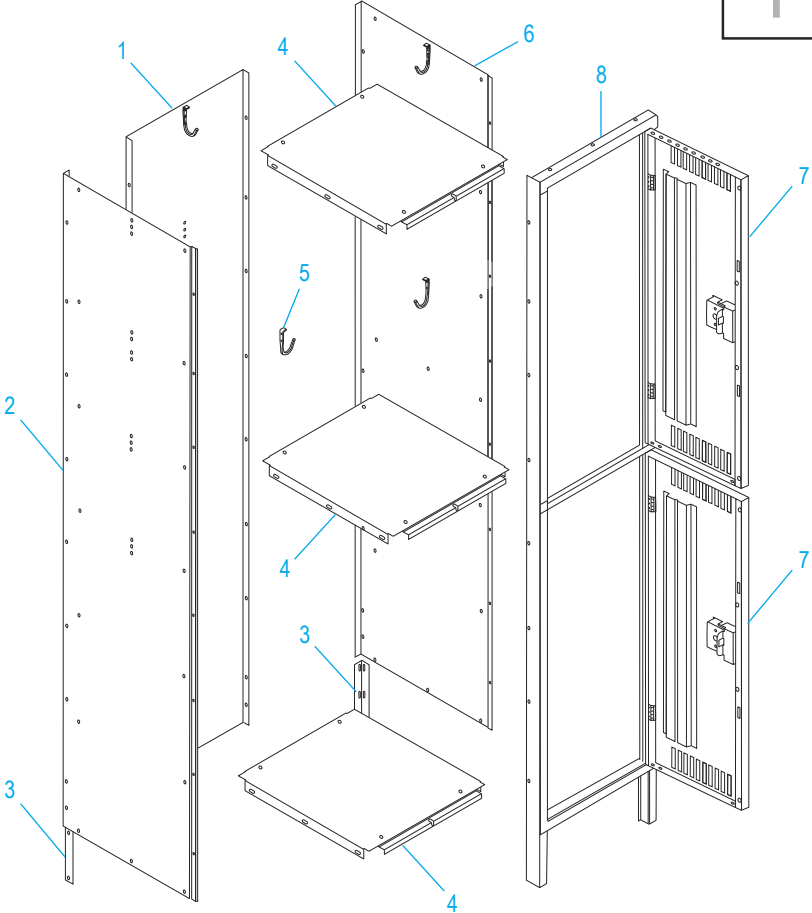

ULINE H-3638
DOUBLE TIER LOCKER
THREE WIDE

1-800-295-5510
 uline.com

PRIMARY ASSEMBLY

#	DESCRIPTION	QTY.	ULINE PART NO.	MFG. PART NO.
1	Back – Gray	3	-----	LSTB-1272-GRAY
1	Back – Tan	3	-----	LSTB-1272-TAN
2	Left Side – Gray	2	H-3638GR-LS	LSSL-1272-GRAY
2	Left Side – Tan	2	-----	LSSL-1272-TAN
3	Rear Leg – Gray	4	H-1393-RLEGS	LRL-1-GRAY
3	Rear Leg – Tan	4	H-1227T-LRL1	LRL-1-TAN
4	Top/Bottom Shelves – Gray	9	-----	LTB-1272-GRAY
4	Top/Bottom Shelves – Tan	9	-----	LTB-1272-TAN
5	Coat Hook	18	H-1224-LCH1	LCH-1

ULINE H-3638
DOUBLE TIER LOCKER
THREE WIDE

1-800-295-5510
uline.com

PRIMARY ASSEMBLY CONTINUED

#	DESCRIPTION	QTY.	ULINE PART NO.	MFG. PART NO.
6	Right Side – Gray	2	H-3638GR-RS	LSSR-1272-GRAY
6	Right Side – Tan	2	-----	LSSR-1272-TAN
7	Locker Door – Gray	6	H-1225-LKRDR	LDTD-1236-GRAY
7	Locker Door – Tan	6	H-1225-TDOOR	LDTD-1236-TAN
8	Door Frame Assembly – Gray	3	H-1225-DRFRM	LDFA-1272-1GRAY
8	Door Frame Assembly – Tan	3	-----	LDFA-1272-1TAN

ULINE H-3638
DOUBLE TIER LOCKER
THREE WIDE

1-800-295-5510
 uline.com

HANDLE ASSEMBLY

#	DESCRIPTION	QTY.	ULINE PART NO.	MFG. PART NO.
9	Number Plate	6	H-3638-PLATE	LNP-3
10	Push Plug	12	H-1224-LLP1	LPP-1
11	Latch and Spring	12	H-1224-LL3	LL-3
12	Bumper	12	H-1224-LB1	LB-1
13	Dart Clip	12	H-1224-LDC1	LDC-1
14	Locking Channel	6	H-1224-14	LLCA-2
15	Lock Receiver	6	H-1224-LPR2	LPR-2
16	Reinforcement Tab	6	H-1224-LRT1	LRT-1
17	Recessed Handle	6	H-1224-LRH2	LRH-2
18	Bolt (#8-32 x 1/2") - Part of Hardware Pack	144	H-1224-20	HW-144
19	Nut (#8-32) - Part of Hardware Pack	144	H-1224-20	HW-144
20	Nut Driver	1	H-1224-TOOL2	TOOL-2