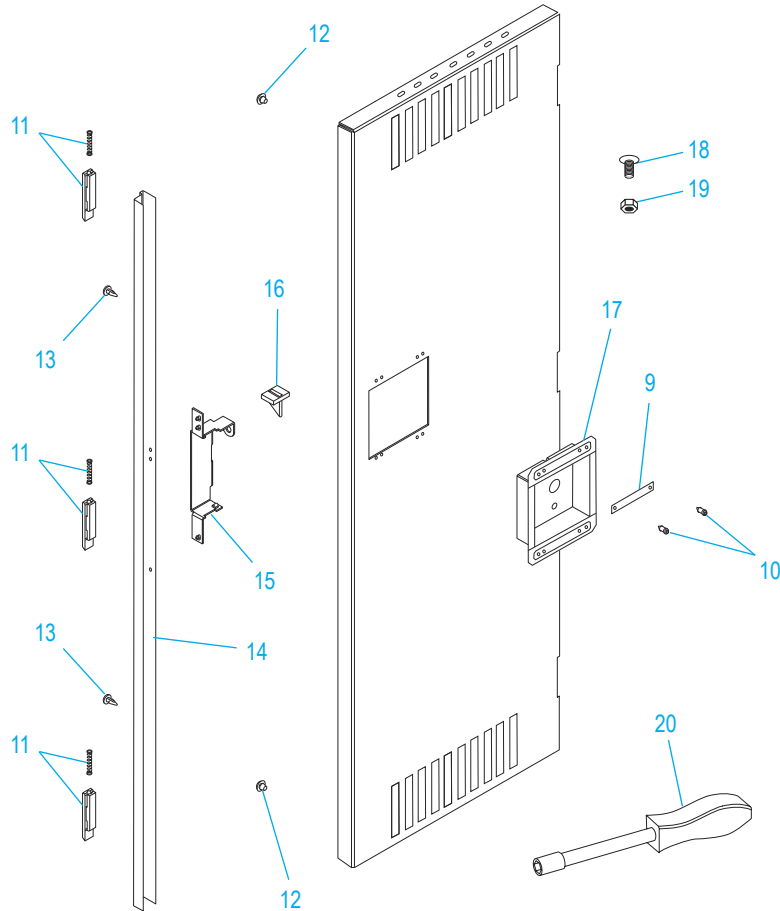

ULINE H-3638
DOUBLE TIER LOCKER
THREE WIDE

1-800-295-5510
 uline.com

PRIMARY ASSEMBLY

#	DESCRIPTION	QTY.	ULINE PART NO.	MFG. PART NO.
1	Back – Gray	3	-----	LSTB-1272-GRAY
1	Back – Tan	3	-----	LSTB-1272-TAN
2	Left Side – Gray	2	H-3638GR-LS	LSSL-1272-GRAY
2	Left Side – Tan	2	-----	LSSL-1272-TAN
3	Rear Leg – Gray	4	H-1393-RLEGS	LRL-1-GRAY
3	Rear Leg – Tan	4	H-1227T-LRL1	LRL-1-TAN
4	Top/Bottom Shelves – Gray	9	-----	LTB-1272-GRAY
4	Top/Bottom Shelves – Tan	9	-----	LTB-1272-TAN
5	Coat Hook	18	H-1224-LCH1	LCH-1

ULINE H-3638
DOUBLE TIER LOCKER
THREE WIDE

1-800-295-5510
uline.com

PRIMARY ASSEMBLY CONTINUED

#	DESCRIPTION	QTY.	ULINE PART NO.	MFG. PART NO.
6	Right Side – Gray	2	H-3638GR-RS	LSSR-1272-GRAY
6	Right Side – Tan	2	-----	LSSR-1272-TAN
7	Locker Door – Gray	6	H-1225-LKRDR	LDTD-1236-GRAY
7	Locker Door – Tan	6	H-1225-TDOOR	LDTD-1236-TAN
8	Door Frame Assembly – Gray	3	H-1225-DRFRM	LDFA-1272-1GRAY
8	Door Frame Assembly – Tan	3	-----	LDFA-1272-1TAN

ULINE H-3638
DOUBLE TIER LOCKER
THREE WIDE

1-800-295-5510
 uline.com

HANDLE ASSEMBLY

#	DESCRIPTION	QTY.	ULINE PART NO.	MFG. PART NO.
9	Number Plate	6	H-3638-PLATE	LNP-3
10	Push Plug	12	H-1224-LLP1	LPP-1
11	Latch and Spring	12	H-1224-LL3	LL-3
12	Bumper	12	H-1224-LB1	LB-1
13	Dart Clip	12	H-1224-LDC1	LDC-1
14	Locking Channel	6	H-1224-14	LLCA-2
15	Lock Receiver	6	H-1224-LPR2	LPR-2
16	Reinforcement Tab	6	H-1224-LRT1	LRT-1
17	Recessed Handle	6	H-1224-LRH2	LRH-2
18	Bolt (#8-32 x 1/2") - Part of Hardware Pack	144	H-1224-20	HW-144
19	Nut (#8-32) - Part of Hardware Pack	144	H-1224-20	HW-144
20	Nut Driver	1	H-1224-TOOL2	TOOL-2