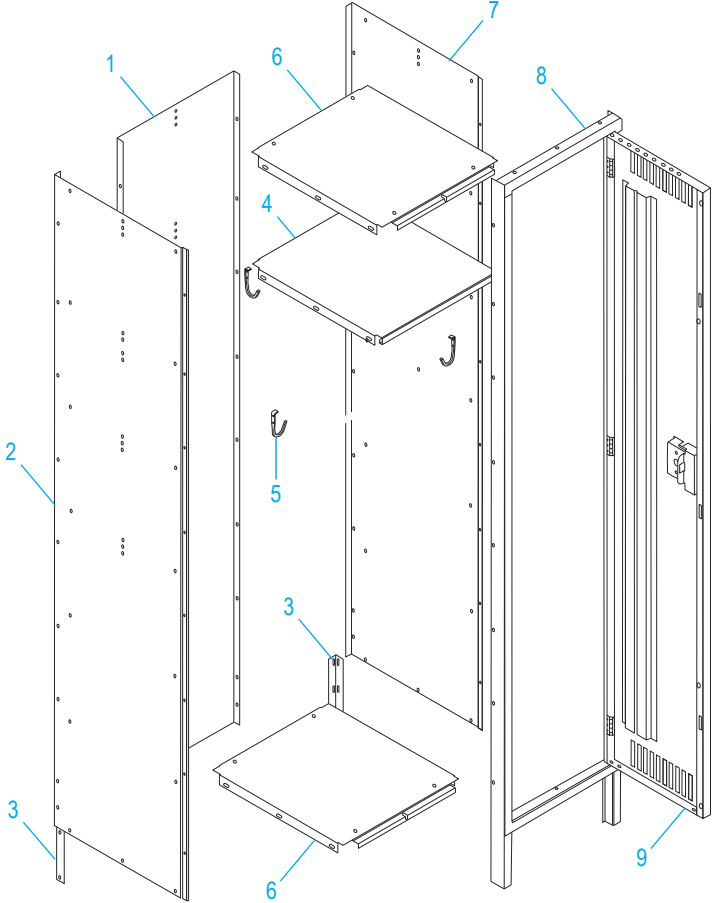

ULINE H-3637
SINGLE TIER LOCKER
THREE WIDE

1-800-295-5510
 uline.com

PRIMARY ASSEMBLY

#	DESCRIPTION	QTY.	ULINE PART NO.	MFG. PART NO.
1	Back – Gray	3	-----	LSTB-1272-GRAY
1	Back – Tan	3	-----	LSTB-1272-TAN
2	Left Side – Gray	2	H-3638GR-LS	LSSL-1272-GRAY
2	Left Side – Tan	2	-----	LSSL-1272-TAN
3	Rear Leg – Gray	4	H-1393-RLEGS	LRL-1-GRAY
3	Rear Leg – Tan	4	H-1227T-LRL1	LRL-1-TAN
4	Shelf – Gray	3	H-3637GRSHLF	ESL-1212-GRAY
4	Shelf – Tan	3	-----	ESL-1212-TAN
5	Coat Hook	9	H-1224-LCH1	LCH-1

ULINE H-3637
SINGLE TIER LOCKER
THREE WIDE

1-800-295-5510
uline.com

PRIMARY ASSEMBLY CONTINUED

#	DESCRIPTION	QTY.	ULINE PART NO.	MFG. PART NO.
6	Top/Bottom Shelves – Gray	6	-----	LTB-1212-GRAY
6	Top/Bottom Shelves – Tan	6	-----	LTB-1212-TAN
7	Right Side – Gray	2	H-3638GR-RS	LSSR-1272-GRAY
7	Right Side – Tan	2	-----	LSSR-1272-TAN
8	Door Frame Assembly – Gray	3	-----	LSFA-1272-1GRAY
8	Door Frame Assembly – Tan	3	-----	LSFA-1272-1TAN
9	Locker Door – Gray	3	-----	LSTD-1272-GRAY
9	Locker Door – Tan	3	-----	LSTD-1272-TAN

ULINE H-3637

SINGLE TIER LOCKER

THREE WIDE

1-800-295-5510
uline.com

HANDLE ASSEMBLY

#	DESCRIPTION	QTY.	ULINE PART NO.	MFG. PART NO.
10	Number Plate	3	-----	LNP-3
11	Push Plug	6	H-1224-LLP1	LPP-1
12	Latch And Spring	9	H-1224-LL3	LL-3
13	Bumper	6	H-1224-LB1	LB-1
14	Dart Clip	6	H-1224-LDC1	LDC-1
15	Locking Channel	3	H-1227-LLCA1	LLCA-1
16	Lock Receiver	3	H-1224-LPR2	LPR-2
17	Reinforcement Tab	3	H-1224-LRT1	LRT-1
18	Recessed Handle	3	H-1224-LRH2	LRH-2
19	Bolt (#8-32 x 1/2") - Part of Hardware Pack	144	H-1224-20	HW-144
20	Nut (#8-32) - Part of Hardware Pack	144	H-1224-20	HW-144
21	Nut Driver	1	H-1224-TOOL2	TOOL-2