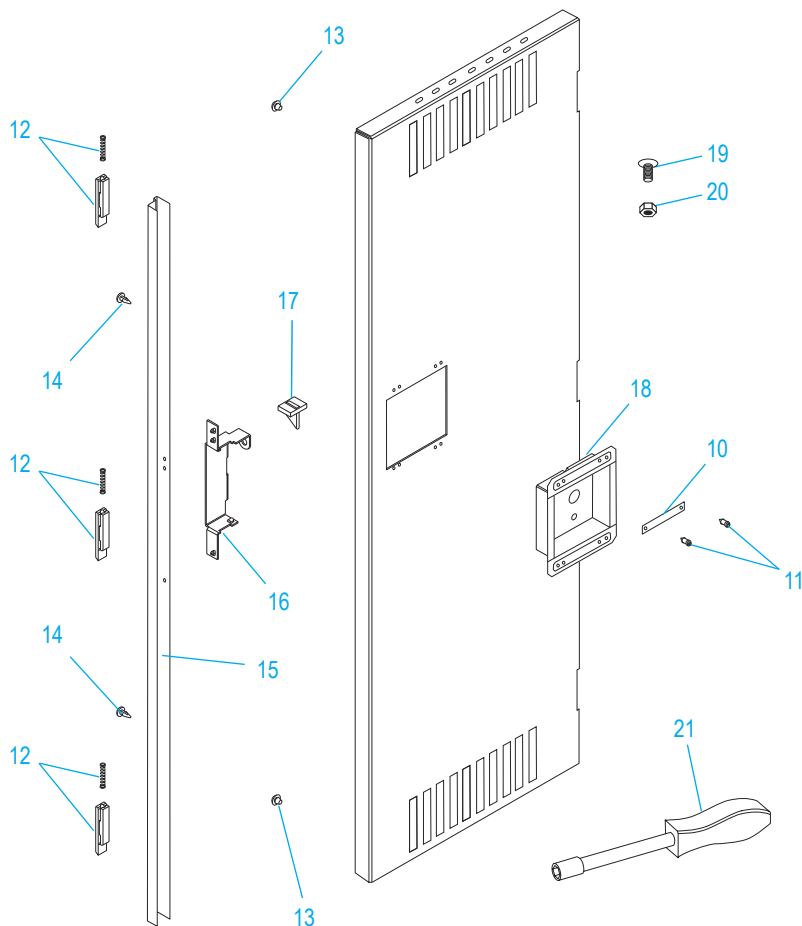

ULINE H-3637
SINGLE TIER LOCKER
THREE WIDE

1-800-295-5510
 uline.com

PRIMARY ASSEMBLY

#	DESCRIPTION	QTY.	ULINE PART NO.	MFG. PART NO.
1	Back – Gray	3	-----	LSTB-1272-GRAY
1	Back – Tan	3	-----	LSTB-1272-TAN
2	Left Side – Gray	2	H-3638GR-LS	LSSL-1272-GRAY
2	Left Side – Tan	2	-----	LSSL-1272-TAN
3	Rear Leg – Gray	4	H-1393-RLEGS	LRL-1-GRAY
3	Rear Leg – Tan	4	H-1227T-LRL1	LRL-1-TAN
4	Shelf – Gray	3	H-3637GRSHLF	ESL-1212-GRAY
4	Shelf – Tan	3	-----	ESL-1212-TAN
5	Coat Hook	9	H-1224-LCH1	LCH-1

ULINE H-3637
SINGLE TIER LOCKER
THREE WIDE

1-800-295-5510
uline.com

PRIMARY ASSEMBLY CONTINUED

#	DESCRIPTION	QTY.	ULINE PART NO.	MFG. PART NO.
6	Top/Bottom Shelves – Gray	6	-----	LTB-1212-GRAY
6	Top/Bottom Shelves – Tan	6	-----	LTB-1212-TAN
7	Right Side – Gray	2	H-3638GR-RS	LSSR-1272-GRAY
7	Right Side – Tan	2	-----	LSSR-1272-TAN
8	Door Frame Assembly – Gray	3	-----	LSFA-1272-1GRAY
8	Door Frame Assembly – Tan	3	-----	LSFA-1272-1TAN
9	Locker Door – Gray	3	-----	LSTD-1272-GRAY
9	Locker Door – Tan	3	-----	LSTD-1272-TAN

ULINE H-3637

SINGLE TIER LOCKER

THREE WIDE

1-800-295-5510
uline.com

HANDLE ASSEMBLY

#	DESCRIPTION	QTY.	ULINE PART NO.	MFG. PART NO.
10	Number Plate	3	-----	LNP-3
11	Push Plug	6	H-1224-LLP1	LPP-1
12	Latch And Spring	9	H-1224-LL3	LL-3
13	Bumper	6	H-1224-LB1	LB-1
14	Dart Clip	6	H-1224-LDC1	LDC-1
15	Locking Channel	3	H-1227-LLCA1	LLCA-1
16	Lock Receiver	3	H-1224-LPR2	LPR-2
17	Reinforcement Tab	3	H-1224-LRT1	LRT-1
18	Recessed Handle	3	H-1224-LRH2	LRH-2
19	Bolt (#8-32 x 1/2") - Part of Hardware Pack	144	H-1224-20	HW-144
20	Nut (#8-32) - Part of Hardware Pack	144	H-1224-20	HW-144
21	Nut Driver	1	H-1224-TOOL2	TOOL-2