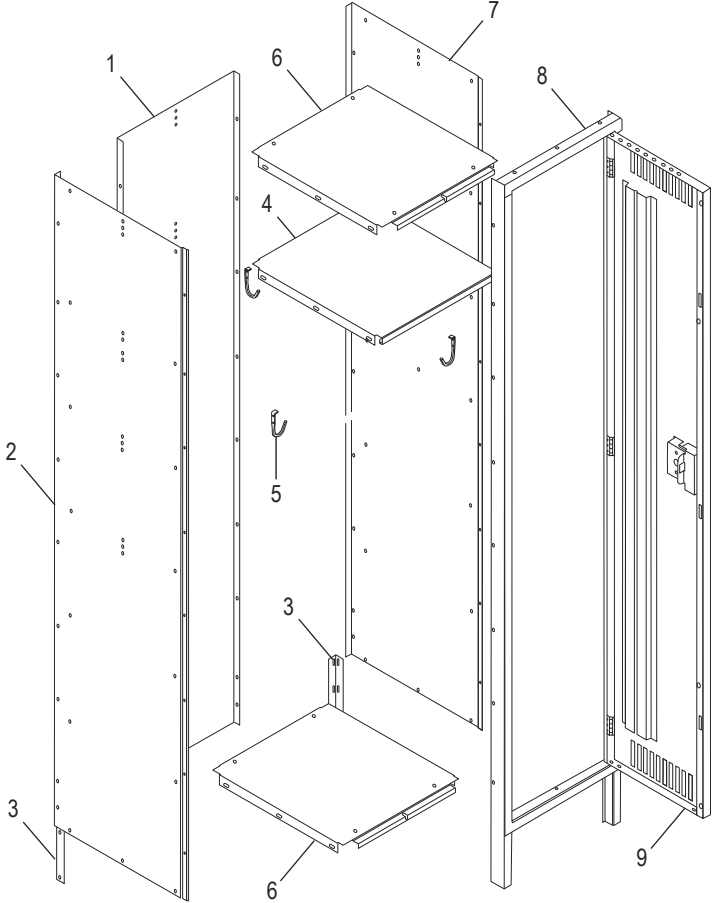

ULINE H-3637
SINGLE TIER LOCKER
THREE WIDE

1-800-295-5510
 uline.com

PRIMARY ASSEMBLY

#	DESCRIPTION	QTY.	ULINE PART NO.	MFG. PART NO.
1	Back – Gray	3	-----	LSTB-1272-MGY
1	Back – Tan	3	-----	LSTB-1272-CPY
2	Left Side – Gray	2	H-3638GR-LS	LSSL-1272-MGY
2	Left Side – Tan	2	-----	LSSL-1272-CPY
3	Rear Leg – Gray	4	H-1393-RLEGS	LRL-1-MGY
3	Rear Leg – Tan	4	H-1227T-LRL1	LRL-1-CPY
4	Shelf – Gray	3	H-3637GRSHLF	ESL-1212-MGY
4	Shelf – Tan	3	-----	ESL-1212-CPY
5	Coat Hook	9	H-1224-LCH1	LCH-1

ULINE H-3637
SINGLE TIER LOCKER
THREE WIDE

1-800-295-5510
 uline.com

PRIMARY ASSEMBLY CONTINUED

#	DESCRIPTION	QTY.	ULINE PART NO.	MFG. PART NO.
6	Top/Bottom Shelves – Gray	6	-----	LTB-1212-MGY
6	Top/Bottom Shelves – Tan	6	-----	LTB-1212-CPY
7	Right Side – Gray	2	H-3638GR-RS	LSSR-1272-MGY
7	Right Side – Tan	2	-----	LSSR-1272-CPY
8	Door Frame Assembly – Gray	3	-----	LSFA-1272-1MGY
8	Door Frame Assembly – Tan	3	-----	LSFA-1272-1CPY
9	Locker Door – Gray	3	-----	LSTD-1272-MGY
9	Locker Door – Tan	3	-----	LSTD-1272-CPY
	Floor Mounting Kit (Optional) (Not Shown)	1	H-8135	LAHK
	Touch Up Paint – Gray (Not Shown)	1	H-5362	LTUP-2-MGY
	Touch Up Paint – Tan (Not Shown)	1	H-5364	LTUP-2-CPY

ULINE H-3637
SINGLE TIER LOCKER
THREE WIDE

1-800-295-5510
 uline.com

HANDLE ASSEMBLY

#	DESCRIPTION	QTY.	ULINE PART NO.	MFG. PART NO.
10	Push Plug	6	H-1224-LLP1	LPP-1
11	Latch and Spring	9	H-1224-LL3	LL-3
12	Bumper	6	H-1224-LB1	LB-1
13	Dart Clip	6	H-1224-LDC1	LDC-1
14	Locking Channel	3	H-1227-LLCA1	LLCA-1
15	Lock Receiver	3	H-1224-LPR2	LPR-2
16	Reinforcement Tab	3	H-1224-LRT1	LRT-1
17	Recessed Handle	3	H-1224-LRH2	LRH-2
18	Hardware Pack	144	H-1224-20	HW-144
19	Nut Driver	1	H-1224-TOOL2	TOOL2