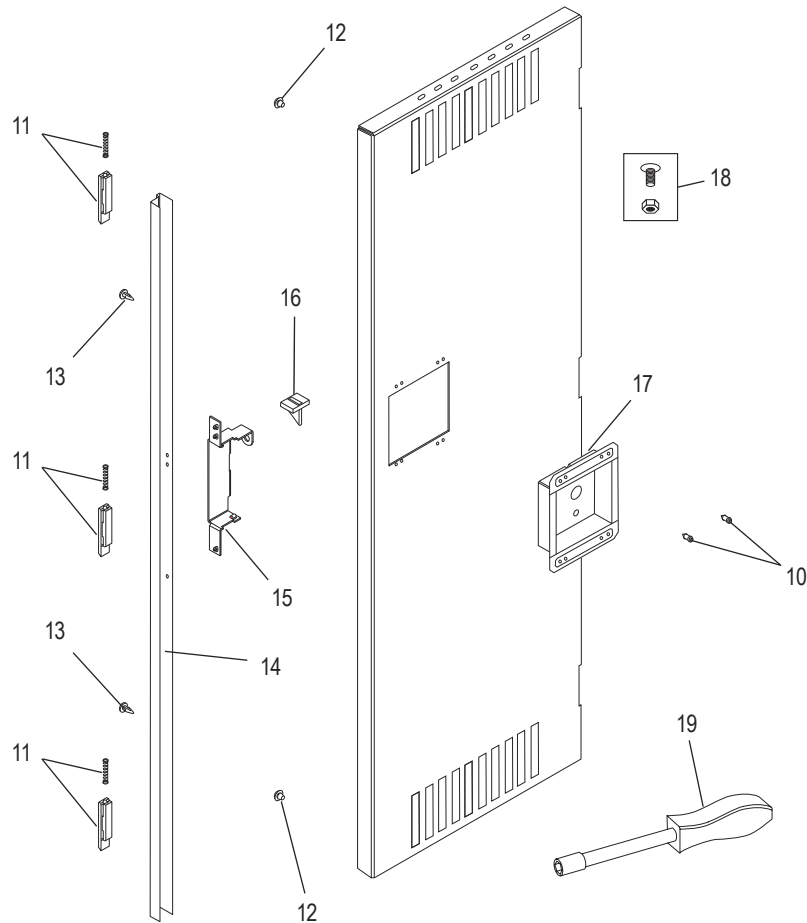

ULINE H-3637
SINGLE TIER LOCKER
THREE WIDE

1-800-295-5510
 uline.com

PRIMARY ASSEMBLY

#	DESCRIPTION	QTY.	ULINE PART NO.	MFG. PART NO.
1	Back – Gray	3	-----	LSTB-1272-MGY
1	Back – Tan	3	-----	LSTB-1272-CPY
2	Left Side – Gray	2	H-3638GR-LS	LSSL-1272-MGY
2	Left Side – Tan	2	-----	LSSL-1272-CPY
3	Rear Leg – Gray	4	H-1393-RLEGS	LRL-1-MGY
3	Rear Leg – Tan	4	H-1227T-LRL1	LRL-1-CPY
4	Shelf – Gray	3	H-3637GRSHLF	ESL-1212-MGY
4	Shelf – Tan	3	-----	ESL-1212-CPY
5	Coat Hook	9	H-1224-LCH1	LCH-1

ULINE H-3637
SINGLE TIER LOCKER
THREE WIDE

1-800-295-5510
 uline.com

PRIMARY ASSEMBLY CONTINUED

#	DESCRIPTION	QTY.	ULINE PART NO.	MFG. PART NO.
6	Top/Bottom Shelves – Gray	6	-----	LTB-1212-MGY
6	Top/Bottom Shelves – Tan	6	-----	LTB-1212-CPY
7	Right Side – Gray	2	H-3638GR-RS	LSSR-1272-MGY
7	Right Side – Tan	2	-----	LSSR-1272-CPY
8	Door Frame Assembly – Gray	3	-----	LSFA-1272-1MGY
8	Door Frame Assembly – Tan	3	-----	LSFA-1272-1CPY
9	Locker Door – Gray	3	-----	LSTD-1272-MGY
9	Locker Door – Tan	3	-----	LSTD-1272-CPY
	Floor Mounting Kit (Optional) (Not Shown)	1	H-8135	LAHK
	Touch Up Paint – Gray (Not Shown)	1	H-5362	LTUP-2-MGY
	Touch Up Paint – Tan (Not Shown)	1	H-5364	LTUP-2-CPY

ULINE H-3637
SINGLE TIER LOCKER
THREE WIDE

1-800-295-5510
 uline.com

HANDLE ASSEMBLY

#	DESCRIPTION	QTY.	ULINE PART NO.	MFG. PART NO.
10	Push Plug	6	H-1224-LLP1	LPP-1
11	Latch and Spring	9	H-1224-LL3	LL-3
12	Bumper	6	H-1224-LB1	LB-1
13	Dart Clip	6	H-1224-LDC1	LDC-1
14	Locking Channel	3	H-1227-LLCA1	LLCA-1
15	Lock Receiver	3	H-1224-LPR2	LPR-2
16	Reinforcement Tab	3	H-1224-LRT1	LRT-1
17	Recessed Handle	3	H-1224-LRH2	LRH-2
18	Hardware Pack	144	H-1224-20	HW-144
19	Nut Driver	1	H-1224-TOOL2	TOOL2