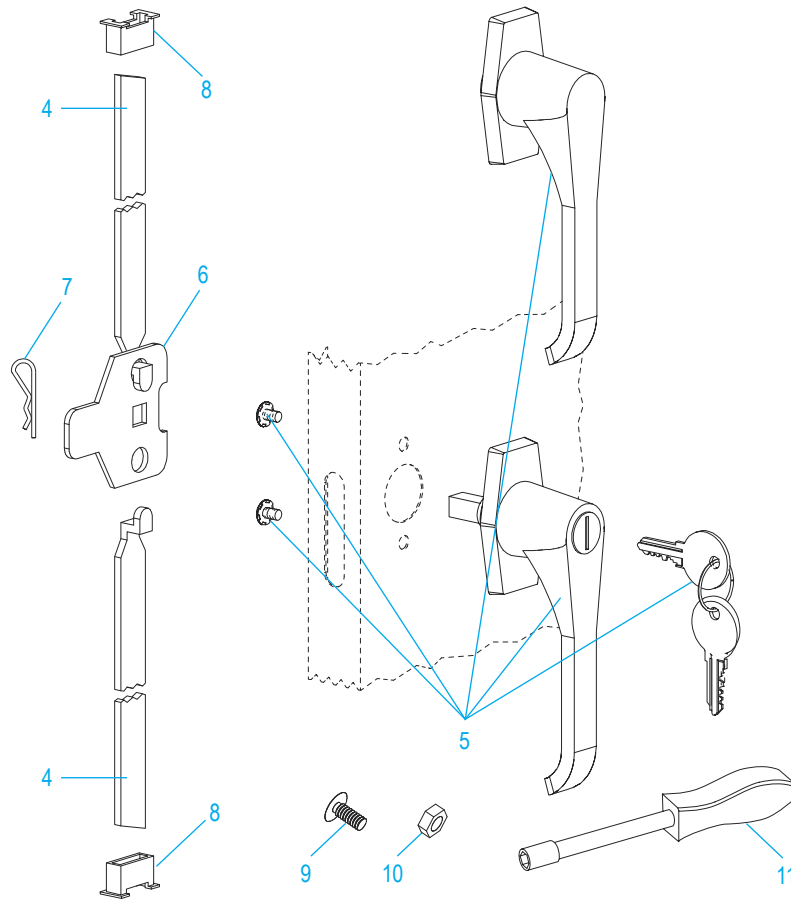

ULINE H-3619A

**COUNTER HIGH
 STORAGE CABINET
 – ASSEMBLED**

1-800-295-5510
 uline.com

PRIMARY ASSEMBLY

PRIMARY ASSEMBLY PARTS LIST

#	DESCRIPTION	QTY.	ULINE PART NO.	MFG. PART NO.
1	Shelf – Black	3	H-1871ADD-BL	307-BLK
1	Shelf – Gray	3	H-1871ADD-GR	307-MGY
1	Shelf – Tan	3	H-1871ADD-T	307-CPY
2	Left Door – Black	1	-----	042LD-BLK
2	Left Door – Gray	1	-----	042LD-MGY
2	Left Door – Tan	1	-----	042LD-CPY
3	Right Door – Black	1	-----	042RD-BLK
3	Right Door – Gray	1	-----	042RD-MGY
3	Right Door – Tan	1	-----	042RD-CPY
	Touch Up Paint – Black (Not Shown)	1	H-5361	-----
	Touch Up Paint – Gray (Not Shown)	1	H-5362	LTUP-2-MGY
	Touch Up Paint – Tan (Not Shown)	1	H-5364	LTUP-1-CPY

ULINE H-3619A
**COUNTER HIGH
 STORAGE CABINET**
– ASSEMBLED
 HANDLE ASSEMBLY

1-800-295-5510
 uline.com

#	DESCRIPTION	QTY.	ULINE PART NO.	MFG. PART NO.
4	Lock Bar (Set of 2)	1	H-1106-LCKBR	978LB
5	Locking Handle with Keys and Dummy Handle (Set)	1	H-2217-HANDL	043LH
6	Locking Cam	1	H-1105-13	944LC
7	Cotter Pin	1	H-2216-CTRPN	CTRPN
8	Lock Bar Guide	2	H-1105-15	944GI
9	Bolt (#8-32 x 3/8")	16	-----	-----
10	Nut (#8-32)	26	-----	-----
11	Nut Driver	1	H-1224-TOOL2	TOOL2
	Replacement Hardware Pack (Not Included) Bolts #8-32 x 3/8" (72), Nuts #8-32 (72)	1	H-1224-19	HW-72
	Extra Keys (Set of 2) (Not Shown)	1	H-1105-KEYS	944HP