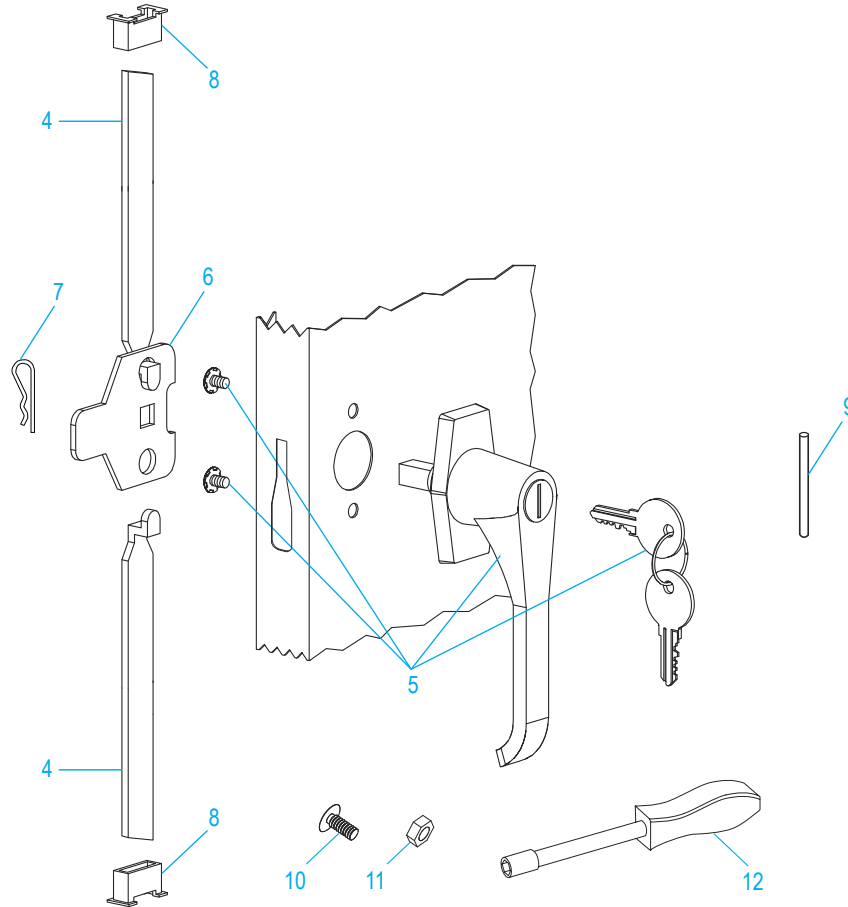

ULINE H-3618A
COUNTER HIGH CABINET
– ASSEMBLED

1-800-295-5510
 uline.com

PRIMARY ASSEMBLY

PRIMARY ASSEMBLY PARTS LIST

#	DESCRIPTION	QTY.	ULINE PART NO.	MFG. PART NO.
1	Shelf – Black	2	H-1223ADD-BL	302-BLK
1	Shelf – Gray	2	H-1223ADD-GR	302-MGY
1	Shelf – Tan	2	H-1223ADD-T	302-CPY
2	Left Door – Black	1	-----	978LD-BLK
2	Left Door – Gray	1	-----	978LD-MGY
2	Left Door – Tan	1	-----	978LD-CPY
3	Right Door – Black	1	H-1106RDBLK	978RD-BLK
3	Right Door – Gray	1	-----	978RD-MGY
3	Right Door – Tan	1	-----	978RD-CPY
	Touch Up Paint – Black (Not Shown)	1	H-5361	-----
	Touch Up Paint – Gray (Not Shown)	1	H-5362	LTUP-2-MGY
	Touch Up Paint – Tan (Not Shown)	1	H-5364	LTUP-1-CPY

ULINE H-3618A
COUNTER HIGH CABINET
– ASSEMBLED

1-800-295-5510
 uline.com

HANDLE ASSEMBLY

#	DESCRIPTION	QTY.	ULINE PART NO.	MFG. PART NO.
4	Lock Bar (Set of 2)	1	H-1106-LCKBR	978LB
5	Door Handle with Keys and Hardware	1	H-1105-12	944LH
6	Locking Cam	1	H-1105-13	0944LC
7	Cotter Pin	1	H-2216-CTRPN	CTRPN
8	Lock Bar Guide	2	H-1105-15	944GI
9	Hinge Pin	6	H-1106-16	944HP
10	Bolt (#8-32 x 3/8")	31	-----	-----
11	Nut (#8-32)	47	-----	-----
12	Nut Driver	1	H-1224-TOOL2	TOOL2
	Replacement Hardware Pack (Not Included) Bolts #8-32 x 3/8" (72), Nuts #8-32 (72)	1	H-1224-19	HW-72
	Extra Keys (Set of 2) (Not Shown)	1	H-1105-KEYS	-----