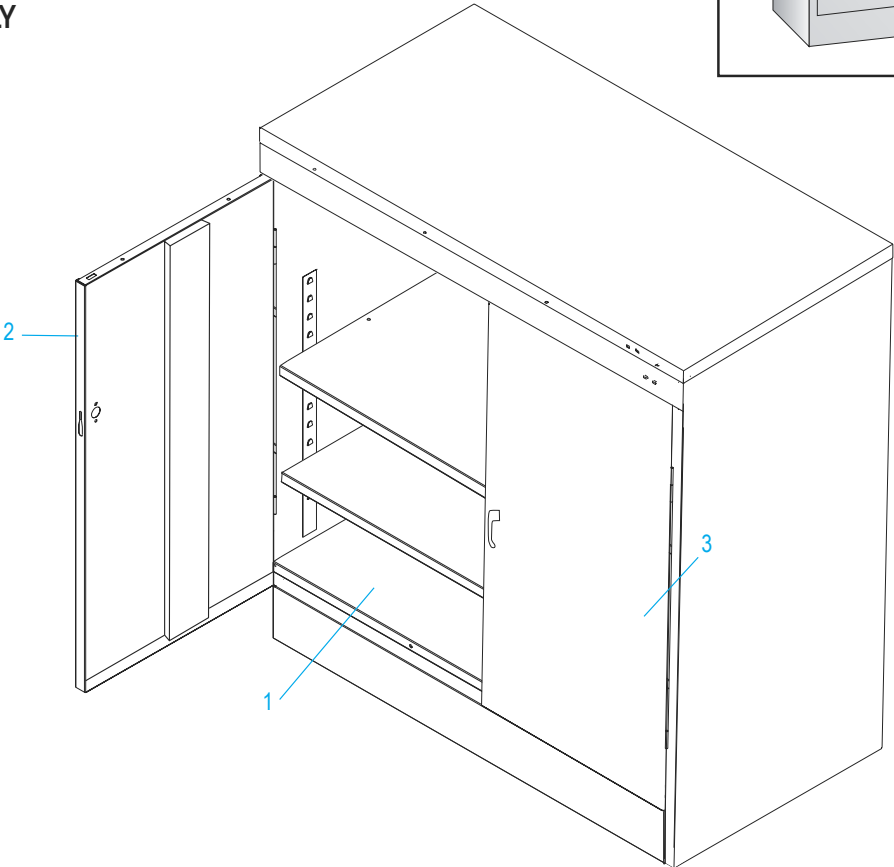

ULINE H-3618A
COUNTER HIGH CABINET
– ASSEMBLED

1-800-295-5510
 uline.com

PRIMARY ASSEMBLY

PRIMARY ASSEMBLY PARTS LIST

#	DESCRIPTION	QTY.	ULINE PART NO.	MFG. PART NO.
1	Shelf – Black	2	H-1223ADD-BL	302-BLK
1	Shelf – Gray	2	H-1223ADD-GR	302-MGY
1	Shelf – Tan	2	H-1223ADD-T	302-CPY
2	Left Door – Black	1	-----	978LD-BLK
2	Left Door – Gray	1	-----	978LD-MGY
2	Left Door – Tan	1	-----	978LD-CPY
3	Right Door – Black	1	H-1106RDBLK	978RD-BLK
3	Right Door – Gray	1	-----	978RD-MGY
3	Right Door – Tan	1	-----	978RD-CPY
	Touch Up Paint – Black (Not Shown)	1	H-5361	-----
	Touch Up Paint – Gray (Not Shown)	1	H-5362	LTUP-2-MGY
	Touch Up Paint – Tan (Not Shown)	1	H-5364	LTUP-1-CPY

ULINE H-3618A
COUNTER HIGH CABINET
– ASSEMBLED

1-800-295-5510
 uline.com

HANDLE ASSEMBLY

#	DESCRIPTION	QTY.	ULINE PART NO.	MFG. PART NO.
4	Lock Bar (Set of 2)	1	H-1106-LCKBR	978LB
5	Door Handle with Keys and Hardware	1	H-1105-12	944LH
6	Locking Cam	1	H-1105-13	0944LC
7	Cotter Pin	1	H-2216-CTRPN	CTRPN
8	Lock Bar Guide	2	H-1105-15	944GI
9	Hinge Pin	6	H-1106-16	944HP
10	Bolt (#8-32 x 3/8")	31	-----	-----
11	Nut (#8-32)	47	-----	-----
12	Nut Driver	1	H-1224-TOOL2	TOOL2
	Replacement Hardware Pack (Not Included) Bolts #8-32 x 3/8" (72), Nuts #8-32 (72)	1	H-1224-19	HW-72
	Extra Keys (Set of 2) (Not Shown)	1	H-1105-KEYS	-----