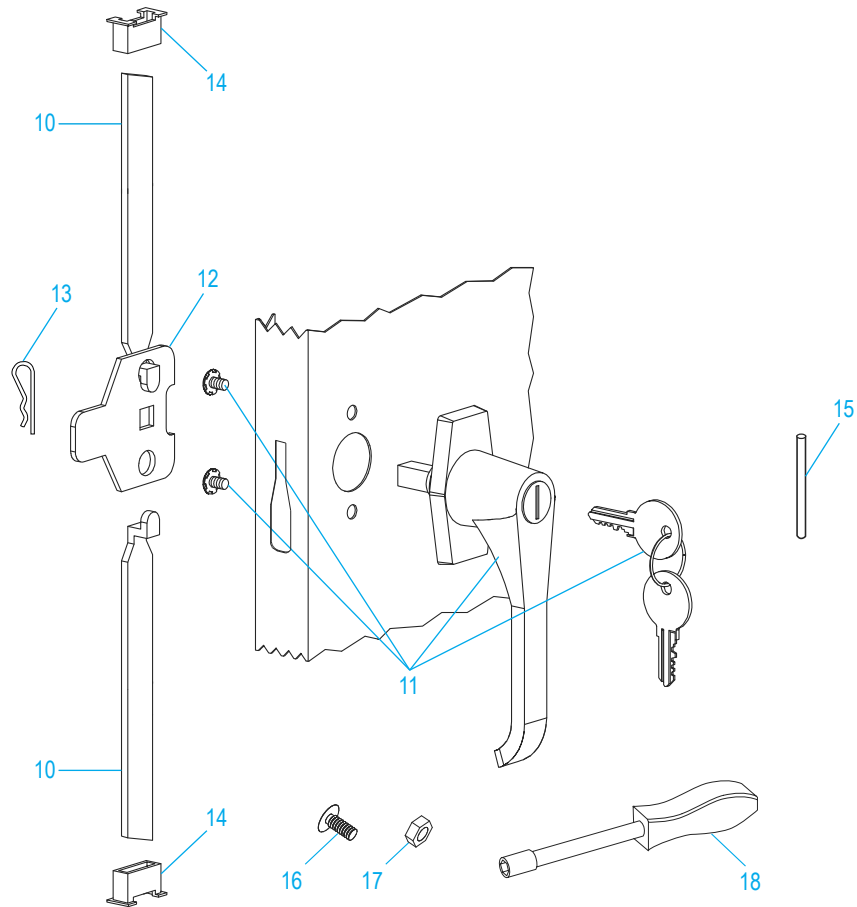

PRIMARY ASSEMBLY PARTS LIST

#	DESCRIPTION	QTY.	ULINE PART NO.	MFG. PART NO.
1	Back Panel – Black	1	-----	978BAS-BLK
1	Back Panel – Gray	1	-----	978BAS-MGY
1	Back Panel – Tan	1	-----	978BAS-CPY
2	Left Side – Black	1	-----	LS1420-BLK
2	Left Side – Gray	1	-----	LS1420-MGY
2	Left Side – Tan	1	-----	LS1420-CPY
3	Right Side – Black	1	-----	RS1420-BLK
3	Right Side – Gray	1	-----	RS1420-MGY
3	Right Side – Tan	1	-----	RS1420-CPY
4	Sill – Black	1	-----	944SS-BLK
4	Sill – Gray	1	-----	944SS-MGY
4	Sill – Tan	1	-----	944SS-CPY
5	Shelf – Black	2	H-1223ADD-BL	302-BLK
5	Shelf – Gray	2	H-1223ADD-GR	302-MGY
5	Shelf – Tan	2	H-1223ADD-T	302-CPY
6	Bottom – Black	1	-----	292BO-BLK
6	Bottom – Gray	1	-----	292BO-MGY
6	Bottom – Tan	1	-----	292BO-CPY
7	Top – Black	1	-----	292TO-BLK
7	Top – Gray	1	H-3618GR-TOP	292TO-MGY
7	Top – Tan	1	-----	292TO-CPY
8	Left Door – Black	1	-----	978LD-BLK
8	Left Door – Gray	1	-----	978LD-MGY
8	Left Door – Tan	1	-----	978LD-CPY
9	Right Door – Black	1	H-1106-RDBLK	978RD-BLK
9	Right Door – Gray	1	H-3618-RD	978RD-MGY
9	Right Door – Tan	1	-----	978RD-CPY
	Touch Up Paint – Black (Not Shown)	1	H-5361	-----
	Touch Up Paint – Gray (Not Shown)	1	H-5362	LTUP-2-MGY
	Touch Up Paint – Tan (Not Shown)	1	H-5364	LTUP-1-CPY

ULINE H-3618 COUNTER HIGH CABINET

1-800-295-5510
uline.com

HANDLE ASSEMBLY

#	DESCRIPTION	QTY.	ULINE PART NO.	MFG. PART NO.
10	Lock Bar (Set)	1	H-1106-LCKBR	978LB
11	Door Handle with Keys and Hardware	1	H-1105-12	944LH
12	Locking Cam	1	H-1105-13	0944LC
13	Cotter Pin	1	H-2216-CTRPN	CTRRPN
14	Lock Bar Guide	2	H-1105-15	944GI
15	Hinge Pin	6	H-1106-16	944HP
16	Bolt (#8-32 x 3/8")	14	-----	-----
17	Nut (#8-32)	24	-----	-----
18	Nut Driver	1	H-1224-TOOL2	TOOL-2
	Replacement Hardware Pack (Not Included) Bolts #8-32 x 3/8" (72), Nuts #8-32 (72)	1	H-1224-19	HW-72
	Extra Keys (Set of 2) (Not Shown)	1	H-1105-KEYS	-----