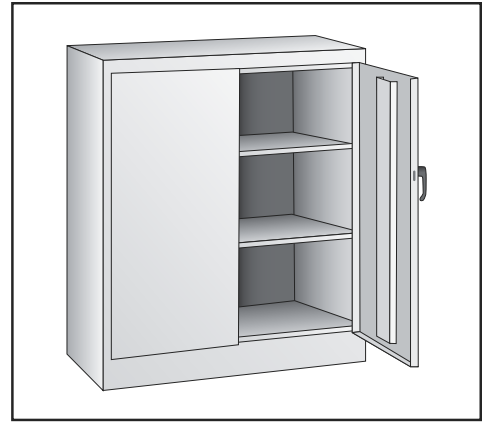

ULINE H-3618

**GABINETE
CON ALTURA DE
MOSTRADOR**

800-295-5510
uline.mx