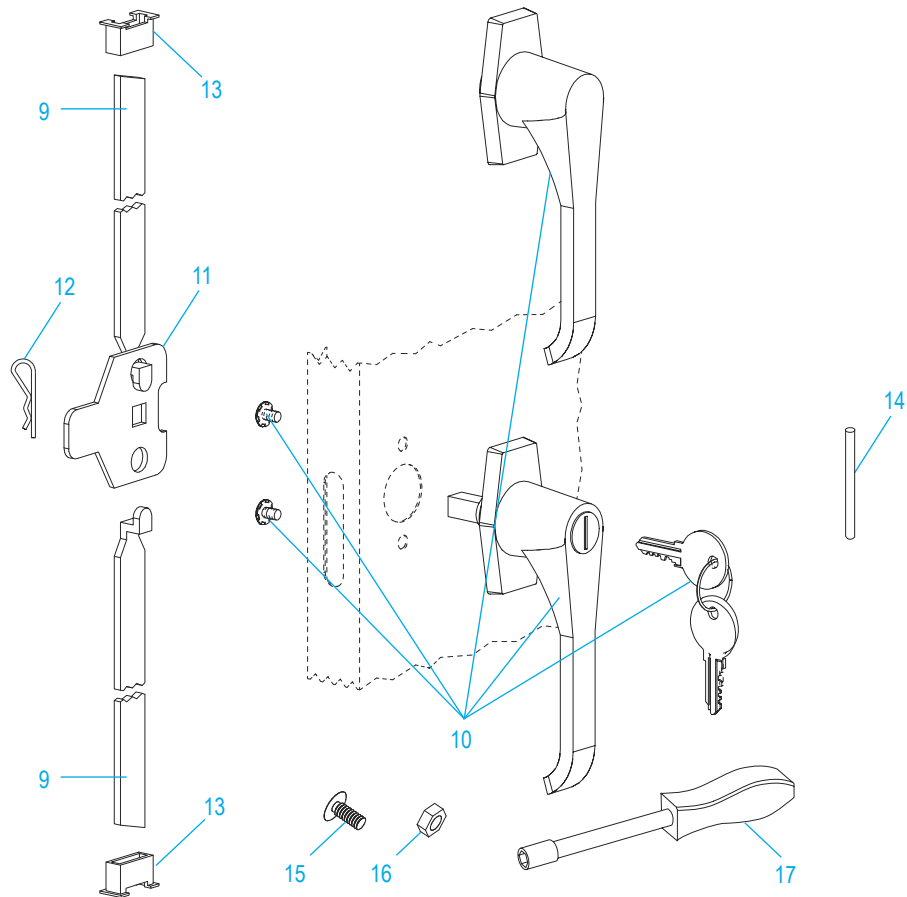

1-800-295-5510
 uline.com

PRIMARY ASSEMBLY PARTS LIST

#	DESCRIPTION	QTY.	ULINE PART NO.	MFG. PART NO.
1	Back Panel – Black	2	-----	055BA-BLK
1	Back Panel – Gray	2	-----	055BA-MGY
1	Back Panel – Tan	2	-----	055BA-CPY
2	Right Side Panel – Black	1	-----	055RS-BLK
2	Right Side Panel – Gray	1	-----	055RS-MGY
2	Right Side Panel – Tan	1	-----	055RS-CPY
3	Left Side Panel – Black	1	-----	055LS-BLK
3	Left Side Panel – Gray	1	-----	055LS-MGY
3	Left Side Panel – Tan	1	-----	055LS-CPY
4	Top – Black	1	H-3617BL-TOP	055T18-BLK
4	Top – Gray	1	-----	055T18-MGY
4	Top – Tan	1	-----	055T18-CPY
5	Shelf – Black	5	H-3617ADD-BL	306-BLK
5	Shelf – Gray	5	H-3617ADD-GR	306-MGY
5	Shelf – Tan	5	H-3617ADD-T	306-CPY
6	Left Door – Black	1	H-1871BL-LDR	056LD-BLK
6	Left Door – Gray	1	H-1871GR-LDR	056LD-MGY
6	Left Door – Tan	1	-----	056LD-CPY
7	Right Door – Black	1	H-1871-RDOOR	056RD-BLK
7	Right Door – Gray	1	H-1871GR-RDR	056RD-MGY
7	Right Door – Tan	1	-----	056RD-CPY
8	Sill – Black	1	H-3616-SILL	055SI-BLK
8	Sill – Gray	1	H-3594-SILL	055SI-MGY
8	Sill – Tan	1	H-3616-TSILL	055SI-CPY
	Touch Up Paint – Black (Not Shown)	1	H-5361	-----
	Touch Up Paint – Gray (Not Shown)	1	H-5362	LTUP-2-MGY
	Touch Up Paint – Tan (Not Shown)	1	H-5364	LTUP-1-CPY

ULINE H-3617

JUMBO HEAVY DUTY STORAGE CABINET

1-800-295-5510
uline.com

HANDLE ASSEMBLY

#	DESCRIPTION	QTY.	ULINE PART NO.	MFG. PART NO.
9	Lock Bar (Set)	1	H-1223-#8	043LB
10	Locking Handle with Keys and Dummy Handle (Set)	1	H-2217-HANDL	043LH
11	Locking Cam	1	H-1105-13	944LC
12	Cotter Pin	1	H-2216-CTRPN	CTRPN
13	Lock Bar Guide	2	H-1105-15	944GI-2PK
14	Hinge Pin	8	H-1106-16	944HP
15	Bolt (#8-32 x 3/8")	25	-----	-----
16	Nut (#8-32)	35	-----	-----
17	Nut Driver	1	H-1224-TOOL2	TOOL-2
	Replacement Hardware Pack (Not Included) Bolts #8-32 x 3/8" (72), Nuts #8-32 (72)	1	H-1224-19	HW-72
	Extra Keys (Set of 2) (Not Shown)	1	H-1105-KEYS	-----