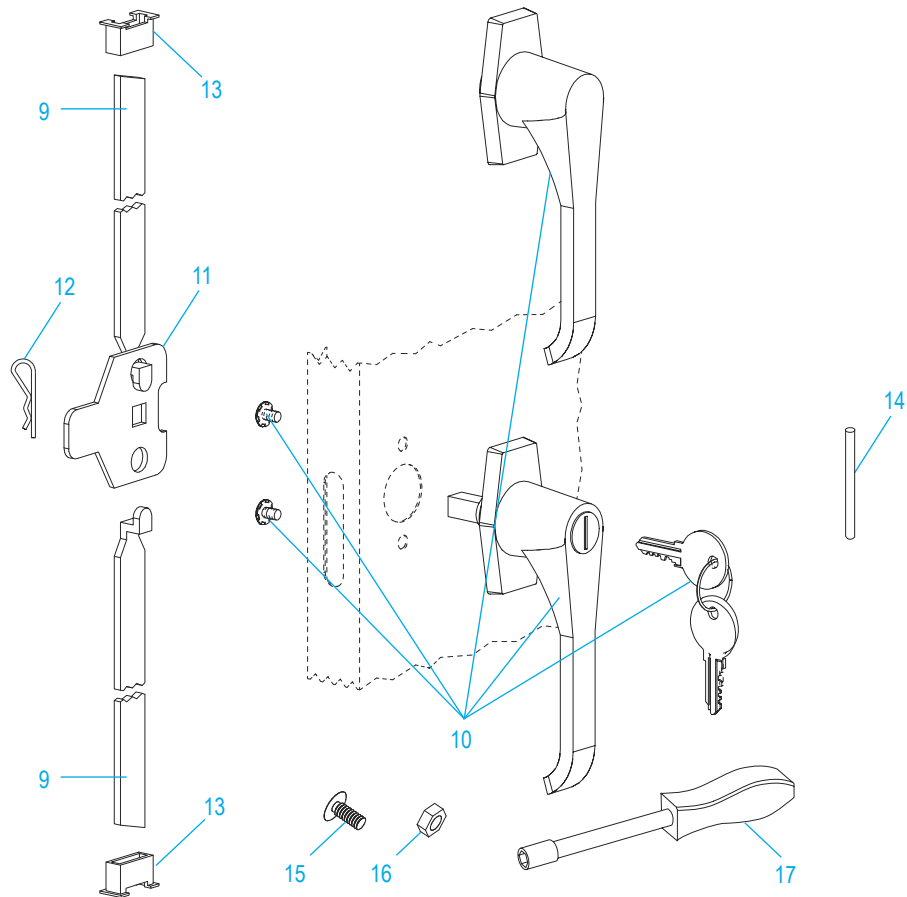

1-800-295-5510
 uline.com

PRIMARY ASSEMBLY PARTS LIST

#	DESCRIPTION	QTY.	ULINE PART NO.	MFG. PART NO.
1	Back Panel – Black	2	-----	055BA-BLACK
1	Back Panel – Gray	2	-----	055BA-GRAY
1	Back Panel – Tan	2	-----	055BA-PUTTY
2	Right Side Panel – Black	1	-----	055RS-BLACK
2	Right Side Panel – Gray	1	-----	055RS-GRAY
2	Right Side Panel – Tan	1	-----	055RS-PUTTY
3	Left Side Panel – Black	1	-----	055LS-BLACK
3	Left Side Panel – Gray	1	-----	055LS-GRAY
3	Left Side Panel – Tan	1	-----	055LS-PUTTY
4	Top – Black	1	-----	055TO-BLACK
4	Top – Gray	1	-----	055TO-GRAY
4	Top – Tan	1	-----	055TO-PUTTY
5	Shelf – Black	5	H-3617ADD-BL	306-BLACK
5	Shelf – Gray	5	H-3617ADD-GR	306-GRAY
5	Shelf – Tan	5	H-3617ADD-T	306-PUTTY
6	Left Door – Black	1	H-1871BL-LDR	056LD-BLACK
6	Left Door – Gray	1	-----	056LD-GRAY
6	Left Door – Tan	1	-----	056LD-PUTTY
7	Right Door – Black	1	-----	056RD-BLACK
7	Right Door – Gray	1	-----	056RD-GRAY
7	Right Door – Tan	1	-----	056RD-PUTTY
8	Sill – Black	1	H-3616-SILL	055SI-BLACK
8	Sill – Gray	1	H-3594-SILL	055SI-GRAY
8	Sill – Tan	1	H-3616-TSILL	055SI-PUTTY

ULINE H-3617

JUMBO HEAVY DUTY STORAGE CABINET

1-800-295-5510
uline.com

HANDLE ASSEMBLY

#	DESCRIPTION	QTY.	ULINE PART NO.	MFG. PART NO.
9	Lock Bar (Set)	1	H-1223-#8	043LB
10	Locking Handle with Keys and Dummy Handle (Set)	1	H-2217-HANDL	ST-LKHND
11	Locking Cam	1	H-1105-13	944LC
12	Cotter Pin	1	H-2216-CTRPN	CTRPN
13	Lock Bar Guide	2	H-1105-15	944GI-2PK
14	Hinge Pin	8	H-1106-16	944HP
15	Bolt (#8-32 x 3/8")	25	-----	-----
16	Nut (#8-32)	35	-----	-----
17	Nut Driver	1	H-1224-TOOL2	TOOL-2
	Replacement Hardware Pack (Not Included) Bolts #8-32 x 3/8" (72), Nuts #8-32 (72)	1	H-1224-19	HW-72