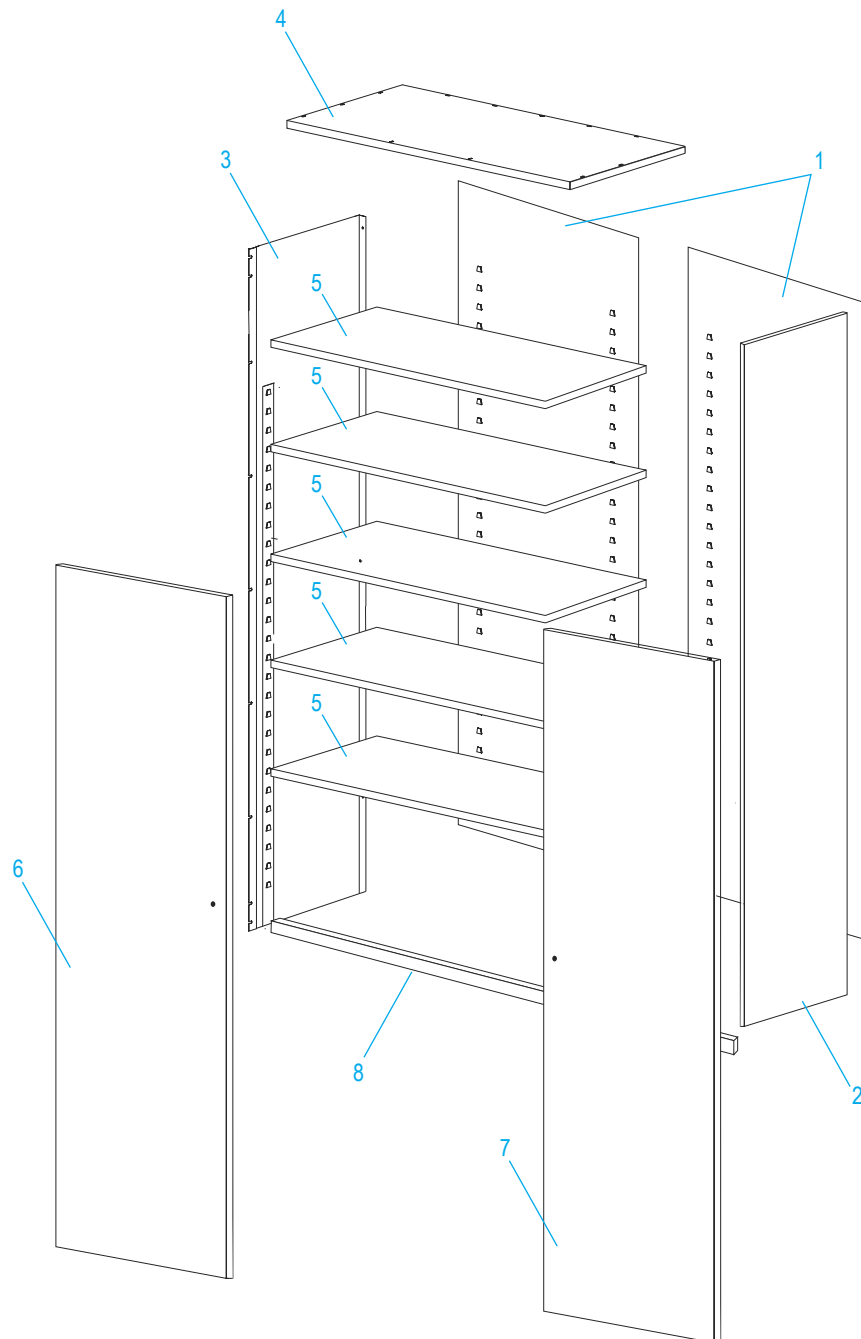

ENSAMBLE PRIMARIO