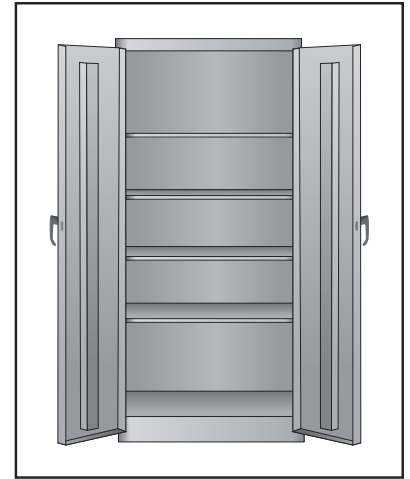

ULINE H-3617

**GABINETE DE
ALMACENAMIENTO
JUMBO DE USO PESADO**

800-295-5510
uline.mx