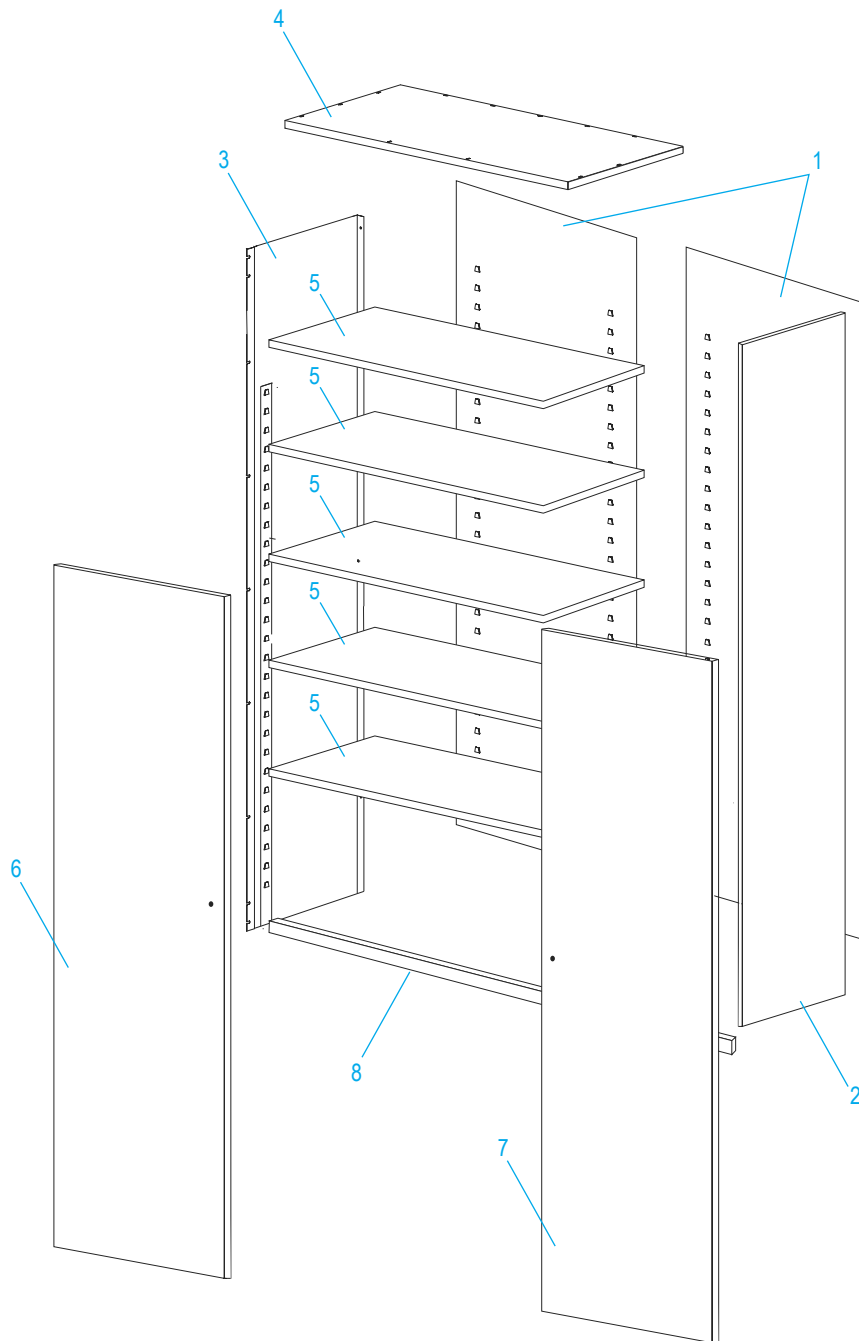

PRIMARY ASSEMBLY