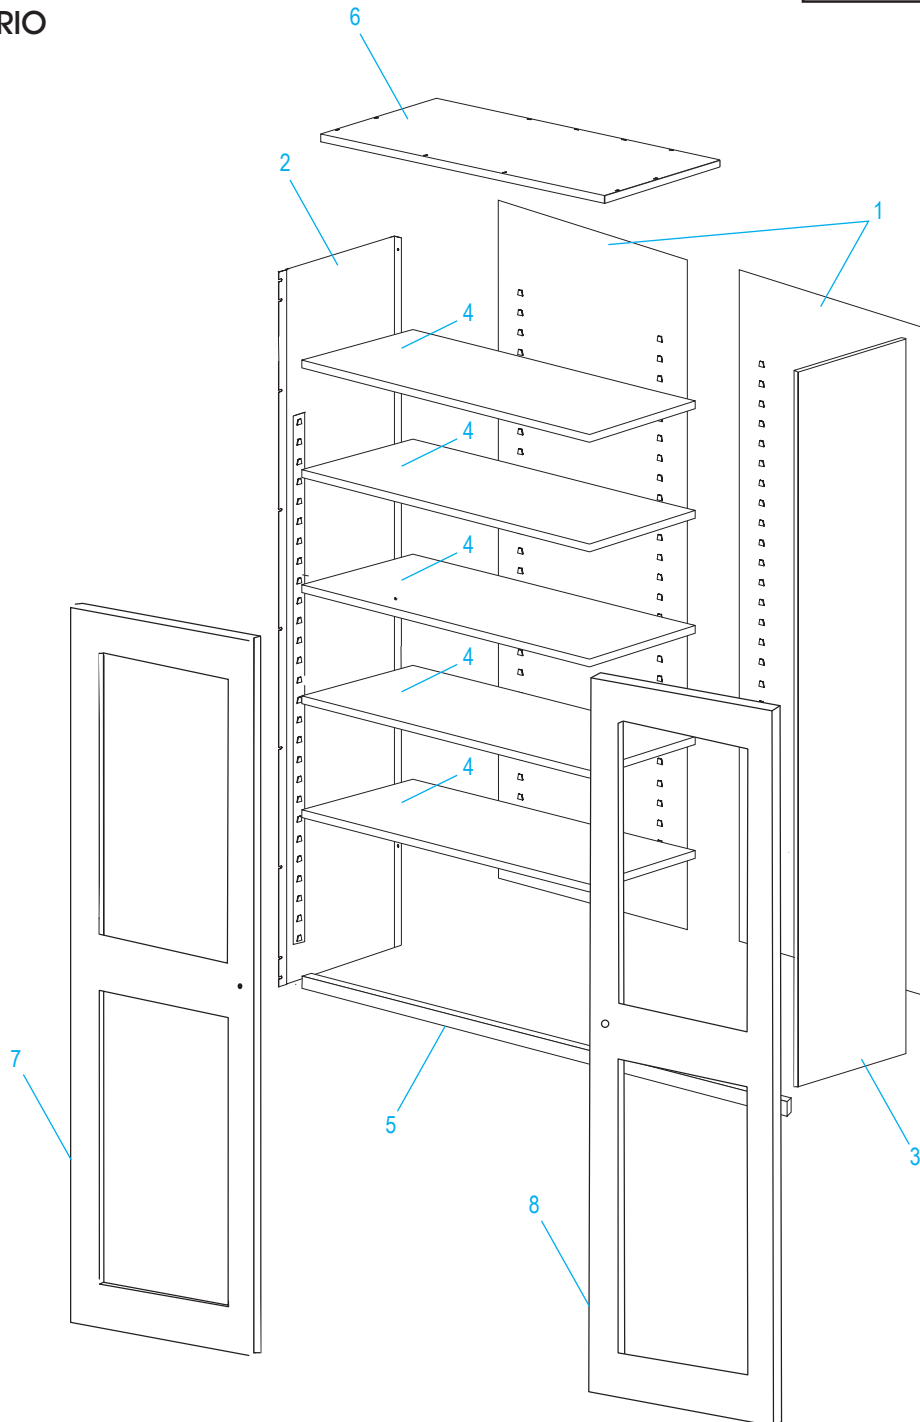

ENSAMBLE PRIMARIO