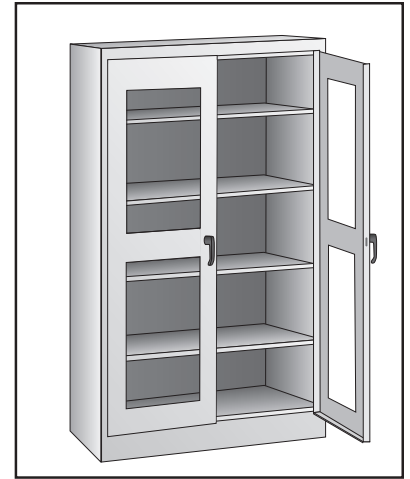

ULINE H-3594

**GABINETE CON FRENTE
TRANSPARENTE**

800-295-5510
uline.mx