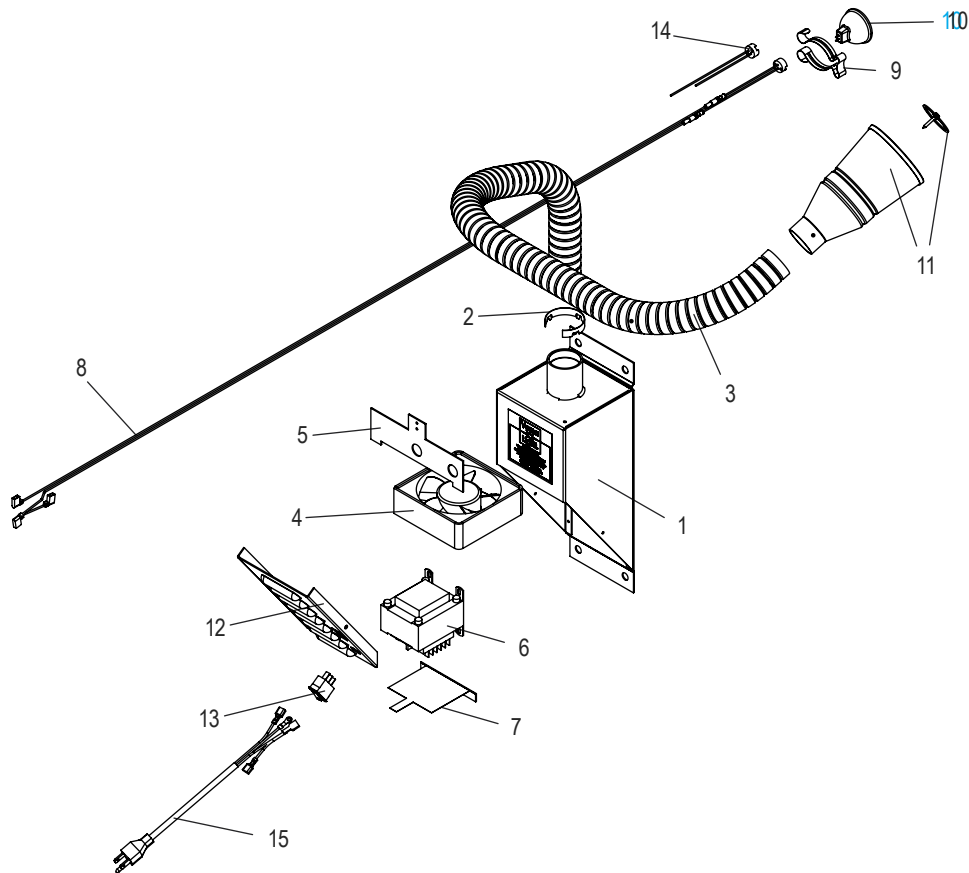

ULINE H-3398

**VERSA LIGHT® LUZ
HALÓGENA PARA
ANDÉN – 42"**

800-295-5510

uline.mx

#	DESCRIPCIÓN	CANT.	NO. DE PARTE DE ULINE	NO. DE PARTE DEL FABRICANTE
1	Gabinete para Versa Light®	1	-----	VL5001
2	Resorte del Tubo	1	H-3398-TSPRG	VL4001
3	Ensamble del Tubo Flexible (Incluye #2 y 11)	1	H-3398-5004	VL5004
4	Ensamble del Ventilador de 115 Voltios	1	H-3398-2005	VL2005
5	Deflector de Aire	1	-----	VL5002
6	Transformador VAC 155/230	1	H-3398-2004Q	VL2004
7	Ensamble de la Barrera	1	-----	VL5013
8	Ensamble del Arnés del Foco de Repuesto	1	H-3398-8029	VL8029
9	Resorte Retenedor del Foco	1	H-3398-BSPRG	VL5005
10	Foco de Repuesto para Versa Light®	1	-----	VL2001
11	Cubierta del Foco de Repuesto	1	H-3398-BSHLD	VL5010
12	Placa de Cubierta	1	-----	VL5003
13	Interruptor de 115 VAC	1	-----	VL2003
14	Repuesto del Enchufe para Foco/Alambre Calibre 18	1	H-3398-BS	VL2002
15	Cable Eléctrico de 110 Voltios	1	-----	VL5008

NOTA: Use solo focos de repuesto VL2001.