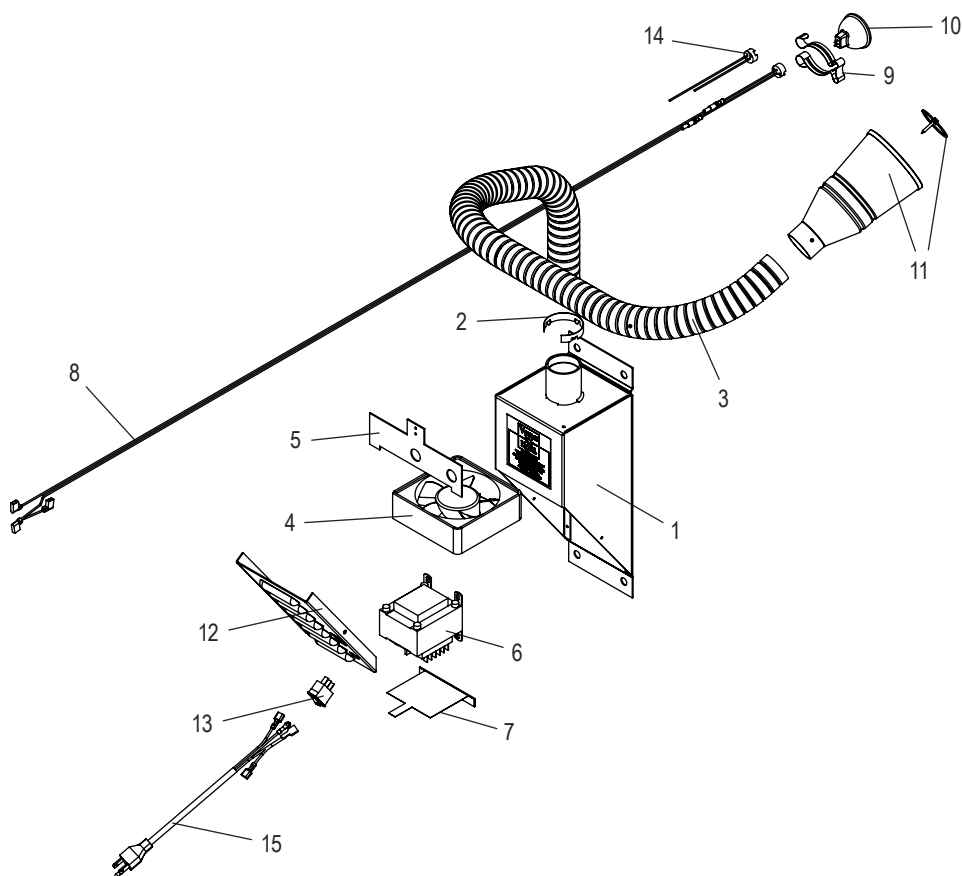

ULINE H-3398

VERSA LIGHT® HALOGEN DOCK LIGHT – 42"

1-800-295-5510
 uline.com

| # | DESCRIPTION | QTY. | ULINE PART NO. | MFG. PART NO. |
|----|---------------------------------------|------|----------------|---------------|
| 1 | Versa Light® Cabinet | 1 | ----- | VL5001 |
| 2 | Tube Spring | 1 | H-3398-TSPRG | VL4001 |
| 3 | Flex Tube Assembly (Includes #2, 11) | 1 | H-3398-5004 | VL5004 |
| 4 | 115V Fan Assembly | 1 | H-3398-2005 | VL2005 |
| 5 | Air Deflector | 1 | ----- | VL5002 |
| 6 | 155/230 VAC Transformer | 1 | H-3398-2004Q | VL2004 |
| 7 | Barrier Assembly | 1 | ----- | VL5013 |
| 8 | Replacement Bulb Harness Assembly | 1 | H-3398-8029 | VL8029 |
| 9 | Bulb Retainer Spring | 1 | H-3398-BSPRG | VL5005 |
| 10 | Versa Light® Replacement Bulb | 1 | ----- | VL2001 |
| 11 | Replacement Bulb Shield | 1 | H-3398-BSHLD | VL5010 |
| 12 | Cover Plate | 1 | ----- | VL5003 |
| 13 | 115 VAC Switch | 1 | ----- | VL2003 |
| 14 | Replacement Bulb Socket/18 Gauge Wire | 1 | H-3398-BS | VL2002 |
| 15 | Power Cord 110V | 1 | ----- | VL5008 |