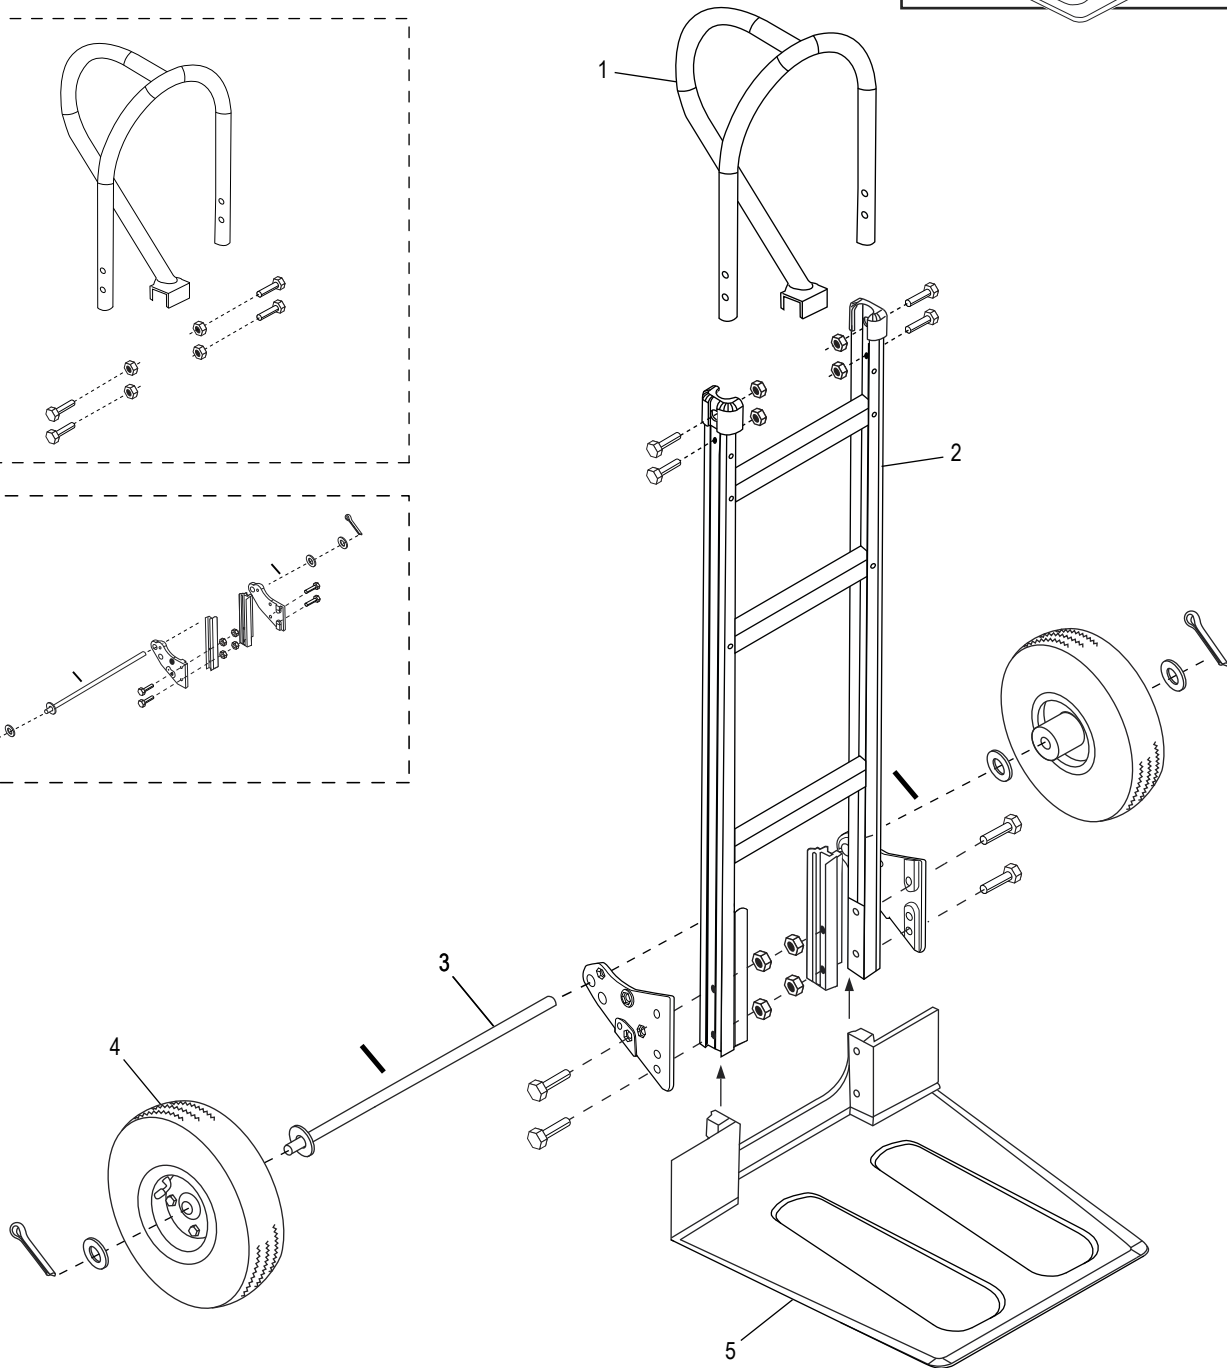

**ULINE H-3200**  
**ALUMINUM STANDARD**  
**HAND TRUCK**  
**WITH EXTRA-LARGE NOSEPLATE**  
**AND PNEUMATIC WHEELS**

1-800-295-5510  
 uline.com

#	DESCRIPTION	QTY.	ULINE PART NO.	MFG. PART NO.
1	<b>Handle Hardware Kit</b> Includes: • Handle (1) • Bolts (4) • Locknuts (4)	1	H-3199HNDLKT	H-3199HNDLKT
2	<b>Frame Kit</b> Includes: • Frame (1) • Plastic Caps (2)	1	H-4491	H-4491
3	<b>Axle/Wheel Hardware Kit</b> Includes: • Axle (1) • Right Axle Support (1) • Left Axle Support (1) • Frame Reinforcements (2) • Bolts (4) • Locknuts (4) • Washers (4) • Round Pins (2) • Cotter Pins (2)	1	H-3200AXLEKT	H-3200AXLEKT
4	<b>Wheel Hardware Kit*</b> Includes: • Wheel (1) • Washers (2) • Spacer (1) • Cotter Pin (1)	2	H-3359	CXR/W004P
5	Nose Plate	1	H-3199-NOSE	H-3199-NOSE