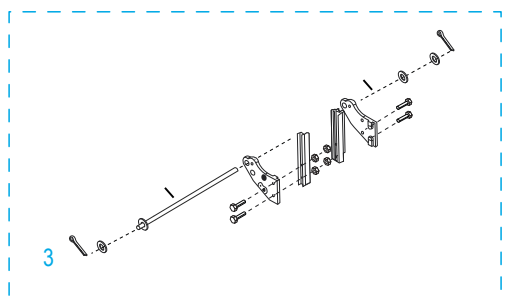

## ALUMINUM STANDARD HAND TRUCK

WITH EXTRA-LARGE NOSEPLATE  
AND PNEUMATIC WHEELS

1-800-295-5510  
uline.com

**ALUMINUM STANDARD  
HAND TRUCK  
WITH EXTRA-LARGE NOSEPLATE  
AND PNEUMATIC WHEELS**

#	DESCRIPTION	QTY.	ULINE PART NO.	MFG. PART NO.
1	<b>Handle Hardware Kit</b> Includes: <ul style="list-style-type: none"><li>• Handle (1)</li><li>• Bolts (4)</li><li>• Locknuts (4)</li></ul>	1	H-3199HNDLKT	H-3199HNDLKT
2	<b>Frame Kit</b> Includes: <ul style="list-style-type: none"><li>• Frame (1)</li><li>• Plastic Caps (2)</li></ul>	1	H-4491	H-4491
3	<b>Axle/Wheel Hardware Kit</b> Includes: <ul style="list-style-type: none"><li>• Axle (1)</li><li>• Right Axle Support (1)</li><li>• Left Axle Support (1)</li><li>• Frame Reinforcements (2)</li><li>• Bolts (4)</li><li>• Locknuts (4)</li><li>• Washers (4)</li><li>• Round Pins (2)</li><li>• Cotter Pins (2)</li></ul>	1	H-3200AXLEKT	H-3200AXLEKT
4	<b>Wheel Hardware Kit*</b> Includes: <ul style="list-style-type: none"><li>• Wheel (1)</li><li>• Washers (2)</li><li>• Spacer (1)</li><li>• Cotter Pin (1)</li></ul>	2	H-3359	CXR/W004P
5	Nose Plate	1	H-3199-NOSE	H-3199-NOSE