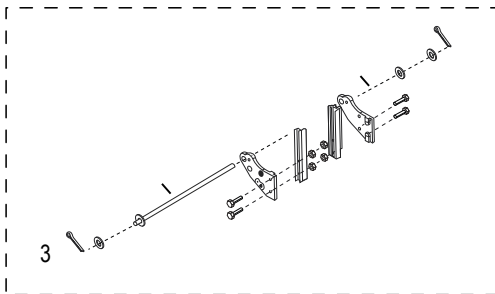

ULINE H-3200

**DIABLITO DE ALUMINIO
ESTÁNDAR
CON BASE EXTRAGRANDE
Y LLANTAS NEUMÁTICAS**

800-295-5510
uline.mx

**DIABLITO DE ALUMINIO
ESTÁNDAR**

**CON BASE EXTRAGRANDE
Y LLANTAS NEUMÁTICAS**

#	DESCRIPCIÓN	CANT.	NO. DE PARTE DE ULINE	NO. DE PARTE DEL FABRICANTE
1	Kit de Accesorios del Asa Incluye: • Asa (1) • Pernos (4) • Tuercas de seguridad (4)	1	H-3199HNDLKT	H-3199HNDLKT
2	Kit del Armazón Incluye: • Armazón (1) • Tapas de Plástico (2)	1	H-4491	H-4491
3	Kit de Accesorios para Llanta/Eje Incluye: • Eje (1) • Soporte para Eje Derecho (1) • Soporte para Eje Izquierdo (1) • Refuerzos para Armazón (2) • Pernos (4) • Tuercas de Seguridad (4) • Rondanas (4) • Pasadores Redondos (2) • Pasadores de Chaveta (2)	1	H-3200AXLEKT	H-3200AXLEKT
4	Kit de Accesorios para Llanta* Incluye: • Llanta (1) • Rondanas (2) • Separador (1) • Pasador de Chaveta (1)	2	H-3359	CXR/W004P
5	Base	1	H-3199-NOSE	H-3199-NOSE

* Se incluyen accesorios adicionales que no son necesarios para el ensamble.