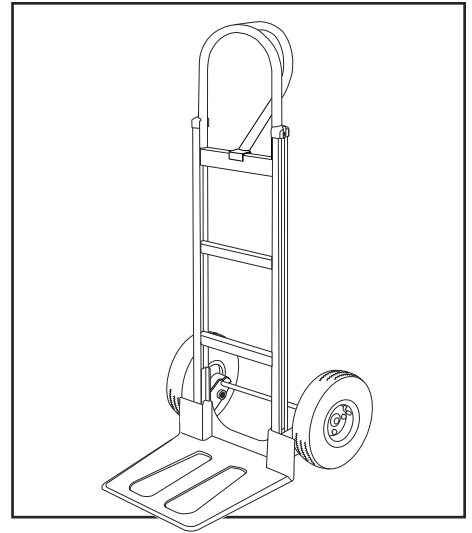

**ULINE H-3200**  
**ALUMINUM STANDARD**  
**HAND TRUCK**  
**WITH EXTRA-LARGE NOSEPLATE**  
**AND PNEUMATIC WHEELS**

1-800-295-5510  
 uline.com

#	DESCRIPTION	QTY.	ULINE PART NO.	MFG. PART NO.
1	<b>Handle Hardware Kit</b> Includes: • Handle (1) • Bolts (4) • Locknuts (4)	1	H-3199HNDLKT	H-3199HNDLKT
2	<b>Frame Kit</b> Includes: • Frame (1) • Plastic Caps (2)	1	H-4491	H-4491
3	<b>Axle/Wheel Hardware Kit</b> Includes: • Axle (1) • Right Axle Support (1) • Left Axle Support (1) • Frame Reinforcements (2) • Bolts (4) • Locknuts (4) • Washers (4) • Round Pins (2) • Cotter Pins (2)	1	H-3200AXLEKT	H-3200AXLEKT
4	<b>Wheel Hardware Kit*</b> Includes: • Wheel (1) • Washers (2) • Spacer (1) • Cotter Pin (1)	2	H-3359	CXR/W004P
5	Nose Plate	1	H-3199-NOSE	H-3199-NOSE

\* Includes additional hardware not required for assembly.

**ULINE H-3200**

**DIABLITO DE ALUMINIO  
ESTÁNDAR  
CON BASE EXTRAGRANDE  
Y LLANTAS NEUMÁTICAS**

800-295-5510  
uline.mx

**DIABLITO DE ALUMINIO  
ESTÁNDAR****CON BASE EXTRAGRANDE  
Y LLANTAS NEUMÁTICAS**