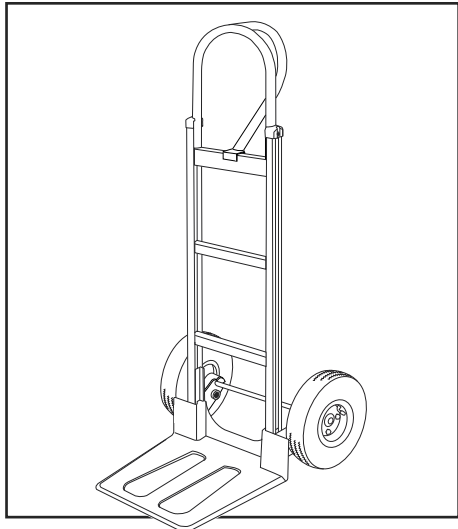

## ALUMINUM STANDARD HAND TRUCK

WITH EXTRA-LARGE NOSEPLATE  
AND PNEUMATIC WHEELS

1-800-295-5510  
uline.com

**ALUMINUM STANDARD  
HAND TRUCK  
WITH EXTRA-LARGE NOSEPLATE  
AND PNEUMATIC WHEELS**

#	DESCRIPTION	QTY.	ULINE PART NO.	MFG. PART NO.
1	<b>Handle Hardware Kit</b> Includes: <ul style="list-style-type: none"><li>• Handle (1)</li><li>• Bolts (4)</li><li>• Locknuts (4)</li></ul>	1	H-3199HNDLKT	H-3199HNDLKT
2	<b>Frame Kit</b> Includes: <ul style="list-style-type: none"><li>• Frame (1)</li><li>• Plastic Caps (2)</li></ul>	1	H-4491	H-4491
3	<b>Axle/Wheel Hardware Kit</b> Includes: <ul style="list-style-type: none"><li>• Axle (1)</li><li>• Right Axle Support (1)</li><li>• Left Axle Support (1)</li><li>• Frame Reinforcements (2)</li><li>• Bolts (4)</li><li>• Locknuts (4)</li><li>• Washers (4)</li><li>• Round Pins (2)</li><li>• Cotter Pins (2)</li></ul>	1	H-3200AXLEKT	H-3200AXLEKT
4	<b>Wheel Hardware Kit*</b> Includes: <ul style="list-style-type: none"><li>• Wheel (1)</li><li>• Washers (2)</li><li>• Spacer (1)</li><li>• Cotter Pin (1)</li></ul>	2	H-3359	CXR/W004P
5	Nose Plate	1	H-3199-NOSE	H-3199-NOSE