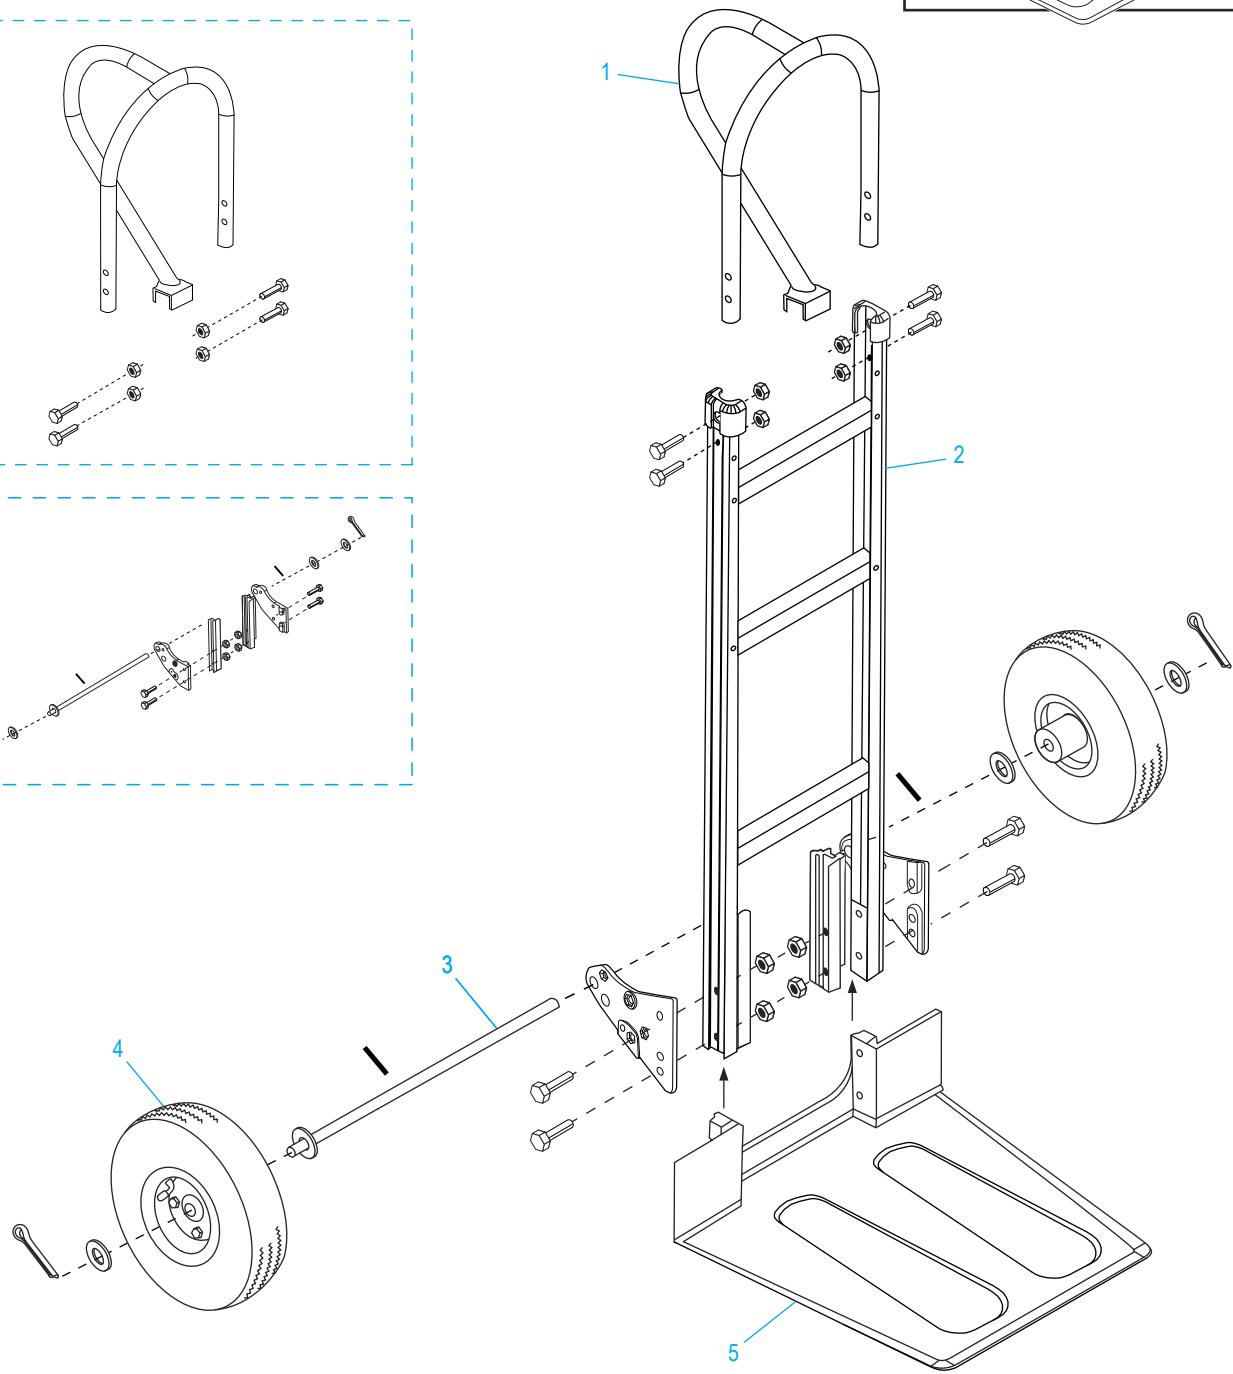

## ALUMINUM STANDARD HAND TRUCK

WITH EXTRA-LARGE NOSEPLATE  
AND PNEUMATIC WHEELS

1-800-295-5510  
uline.com

**ALUMINUM STANDARD  
HAND TRUCK  
WITH EXTRA-LARGE NOSEPLATE  
AND PNEUMATIC WHEELS**

#	DESCRIPTION	QTY.	ULINE PART NO.	MFG. PART NO.
1	<b>Handle Hardware Kit</b> Includes: <ul style="list-style-type: none"><li>• Handle (1)</li><li>• Bolts (4)</li><li>• Locknuts (4)</li></ul>	1	H-3199HNDLKT	H-3199HNDLKT
2	<b>Frame Kit</b> Includes: <ul style="list-style-type: none"><li>• Frame (1)</li><li>• Plastic Caps (2)</li></ul>	1	H-4491	H-4491
3	<b>Axle/Wheel Hardware Kit</b> Includes: <ul style="list-style-type: none"><li>• Axle (1)</li><li>• Right Axle Support (1)</li><li>• Left Axle Support (1)</li><li>• Frame Reinforcements (2)</li><li>• Bolts (4)</li><li>• Locknuts (4)</li><li>• Washers (4)</li><li>• Round Pins (2)</li><li>• Cotter Pins (2)</li></ul>	1	H-3200AXLEKT	H-3200AXLEKT
4	<b>Wheel Hardware Kit*</b> Includes: <ul style="list-style-type: none"><li>• Wheel (1)</li><li>• Washers (2)</li><li>• Spacer (1)</li><li>• Cotter Pin (1)</li></ul>	2	H-3359	CXR/W004P
5	Nose Plate	1	H-3199-NOSE	H-3199-NOSE