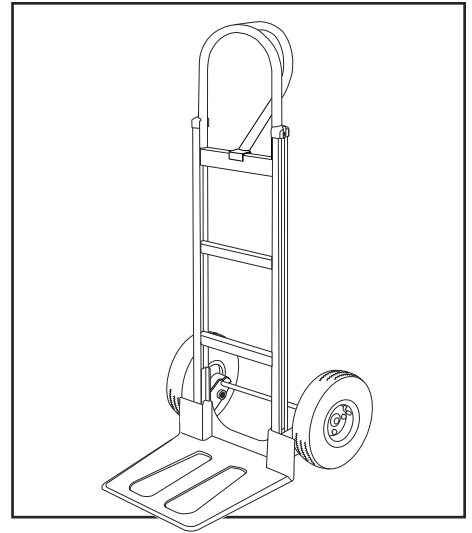

## ALUMINUM STANDARD HAND TRUCK

WITH EXTRA-LARGE NOSEPLATE  
AND PNEUMATIC WHEELS

1-800-295-5510  
uline.com

**ALUMINUM STANDARD  
HAND TRUCK  
WITH EXTRA-LARGE NOSEPLATE  
AND PNEUMATIC WHEELS**

#	DESCRIPTION	QTY.	ULINE PART NO.	MFG. PART NO.
1	<b>Handle Hardware Kit</b> Includes: <ul style="list-style-type: none"><li>• Handle (1)</li><li>• Bolts (4)</li><li>• Locknuts (4)</li></ul>	1	H-3199HNDLKT	H-3199HNDLKT
2	<b>Frame Kit</b> Includes: <ul style="list-style-type: none"><li>• Frame (1)</li><li>• Plastic Caps (2)</li></ul>	1	H-4491	H-4491
3	<b>Axle/Wheel Hardware Kit</b> Includes: <ul style="list-style-type: none"><li>• Axle (1)</li><li>• Right Axle Support (1)</li><li>• Left Axle Support (1)</li><li>• Frame Reinforcements (2)</li><li>• Bolts (4)</li><li>• Locknuts (4)</li><li>• Washers (4)</li><li>• Round Pins (2)</li><li>• Cotter Pins (2)</li></ul>	1	H-3200AXLEKT	H-3200AXLEKT
4	<b>Wheel Hardware Kit*</b> Includes: <ul style="list-style-type: none"><li>• Wheel (1)</li><li>• Washers (2)</li><li>• Spacer (1)</li><li>• Cotter Pin (1)</li></ul>	2	H-3359	CXR/W004P
5	Nose Plate	1	H-3199-NOSE	H-3199-NOSE