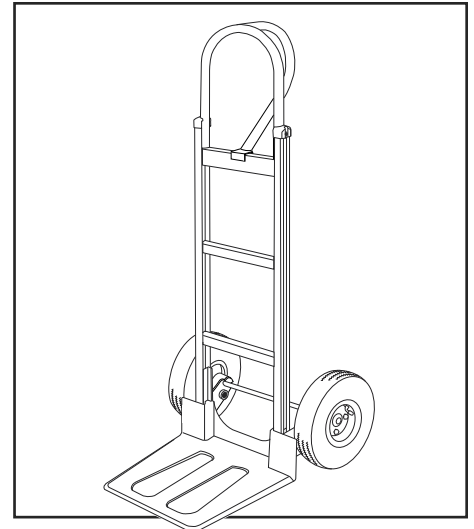

**ULINE H-3200**  
**ALUMINUM STANDARD**  
**HAND TRUCK**  
**WITH EXTRA-LARGE NOSEPLATE**  
**AND PNEUMATIC WHEELS**

1-800-295-5510  
 uline.com

#	DESCRIPTION	QTY.	ULINE PART NO.	MFG. PART NO.
1	<b>Handle Hardware Kit</b> Includes: • Handle (1) • Bolts (4) • Locknuts (4)	1	H-3199HNDLKT	H-3199HNDLKT
2	<b>Frame Kit</b> Includes: • Frame (1) • Plastic Caps (2)	1	H-4491	H-4491
3	<b>Axle/Wheel Hardware Kit</b> Includes: • Axle (1) • Right Axle Support (1) • Left Axle Support (1) • Frame Reinforcements (2) • Bolts (4) • Locknuts (4) • Washers (4) • Round Pins (2) • Cotter Pins (2)	1	H-3200AXLEKT	H-3200AXLEKT
4	<b>Wheel Hardware Kit*</b> Includes: • Wheel (1) • Washers (2) • Spacer (1) • Cotter Pin (1)	2	H-3359	CXR/W004P
5	Nose Plate	1	H-3199-NOSE	H-3199-NOSE