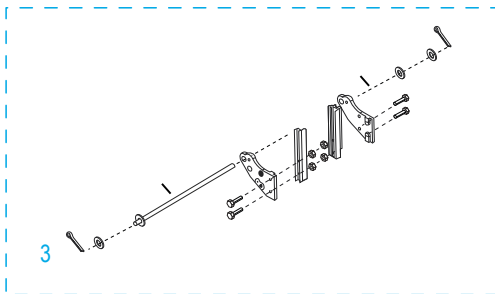

ULINE H-3200

**DIABLITO DE ALUMINIO
ESTÁNDAR
CON BASE EXTRAGRANDE
Y LLANTAS NEUMÁTICAS**

800-295-5510
uline.mx

**DIABLITO DE ALUMINIO
ESTÁNDAR
CON BASE EXTRAGRANDE
Y LLANTAS NEUMÁTICAS**

#	DESCRIPCIÓN	CANT.	NO. DE PARTE DE ULINE	NO. DE PARTE DEL FABRICANTE
1	Kit de Accesorios del Asa Incluye: • Asa (1) • Pernos (4) • Tuercas de seguridad (4)	1	H-3199HNDLKT	H-3199HNDLKT
2	Kit del Armazón Incluye: • Armazón (1) • Tapas de Plástico (2)	1	H-4491	H-4491
3	Kit de Accesorios para Llanta/Eje Incluye: • Eje (1) • Soporte para Eje Derecho (1) • Soporte para Eje Izquierdo (1) • Refuerzos para Armazón (2) • Pernos (4) • Tuercas de Seguridad (4) • Rondanas (4) • Pasadores Redondos (2) • Pasadores de Chaveta (2)	1	H-3200AXLEKT	H-3200AXLEKT
4	Kit de Accesorios para Llanta* Incluye: • Llanta (1) • Rondanas (2) • Separador (1) • Pasador de Chaveta (1)	2	H-3359	CXR/W004P
5	Base	1	H-3199-NOSE	H-3199-NOSE

* Se incluyen accesorios adicionales que no son necesarios para el ensamble.