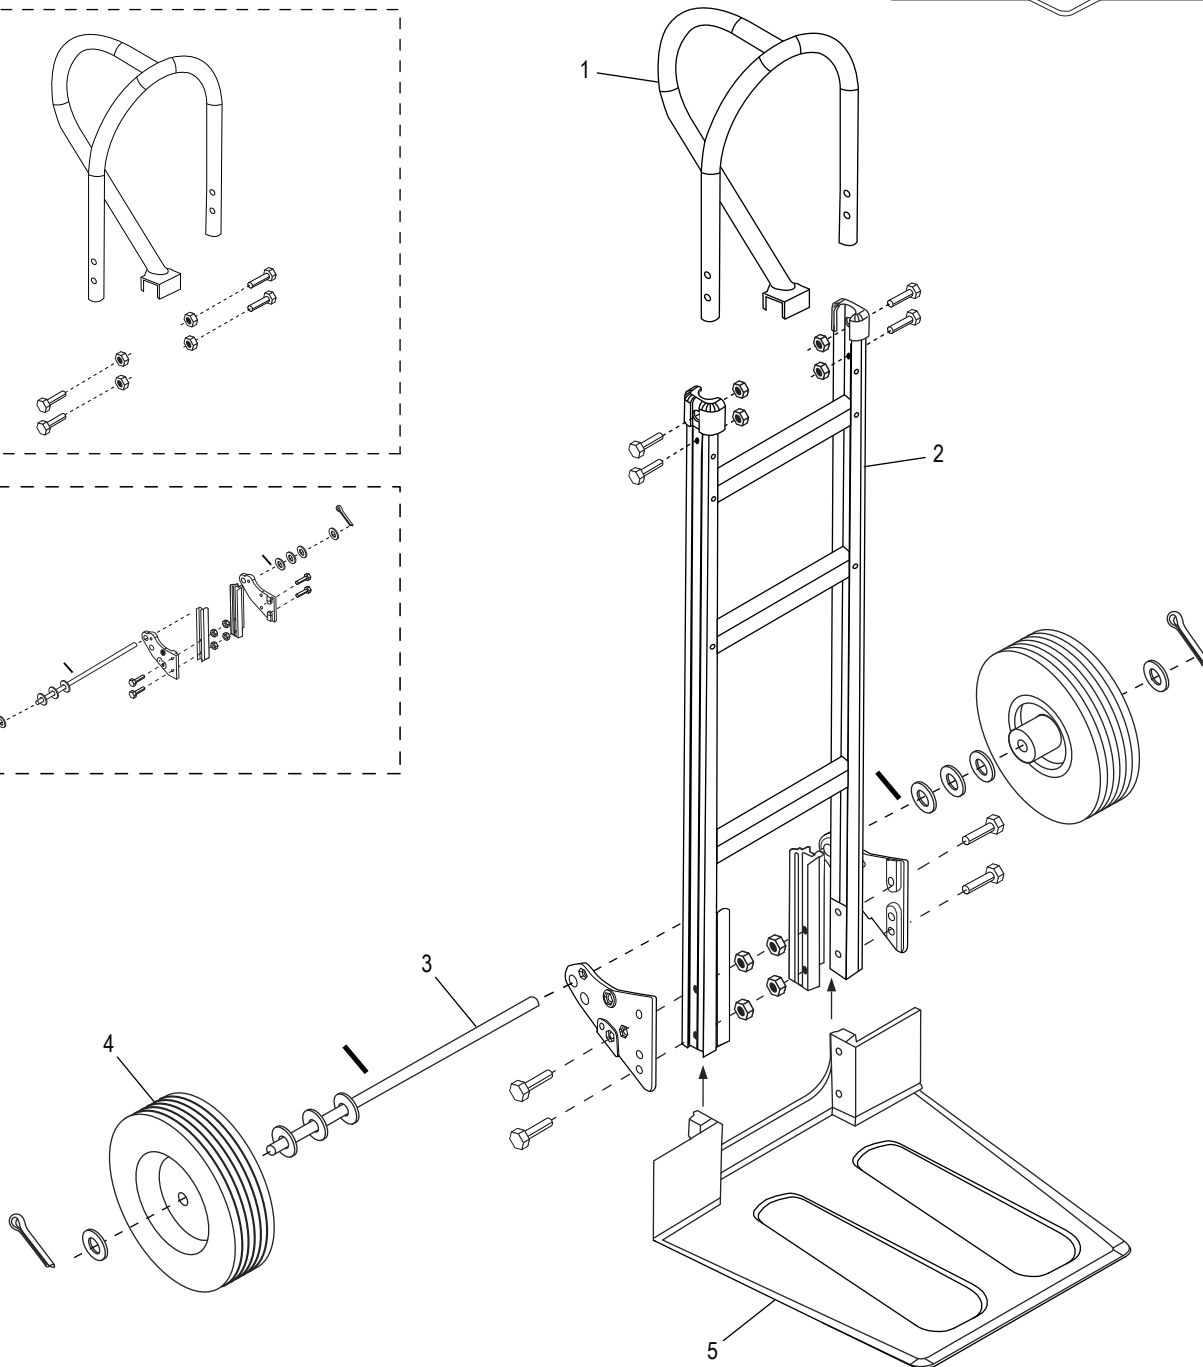

ULINE H-3199
ALUMINUM STANDARD
HAND TRUCK
WITH EXTRA-LARGE NOSEPLATE
AND SOLID RUBBER WHEELS

1-800-295-5510
uline.com

Para Español, vea páginas 3-4.
Pour le français, consulter les pages 5-6.

**ALUMINUM STANDARD
HAND TRUCK
WITH EXTRA-LARGE NOSEPLATE
AND SOLID RUBBER WHEELS**

#	DESCRIPTION	QTY.	ULINE PART NO.	MFG. PART NO.
1	Handle Hardware Kit Includes: • Handle (1) • Bolts (4) • Locknuts (4)	1	H-3199HNDLKT	H-3199HNDLKT
2	Frame Kit Includes: • Frame (1) • Plastic Caps (2)	1	H-4491	H-4491
3	Axle/Wheel Hardware Kit Includes: • Axle (1) • Right Axle Support (1) • Left Axle Support (1) • Frame Reinforcements (2) • Bolts (4) • Locknuts (4) • Washers (8) • Round Pins (2) • Cotter Pins (2)	1	H-3199AXLEKT	H-3199AXLEKT
4	Wheel Hardware Kit* Includes: • Wheel (1) • Washers (2) • Spacer (1) • Cotter Pin (1)	2	H-3358	CXR/W005P
5	Nose Plate	1	H-3199-NOSE	H-3199-NOSE

* Includes additional hardware not required for assembly.