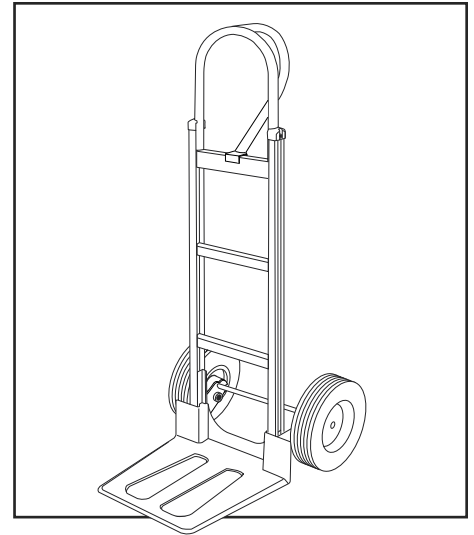

ULINE H-3199
ALUMINUM STANDARD
HAND TRUCK
WITH EXTRA-LARGE NOSEPLATE
AND SOLID RUBBER WHEELS

1-800-295-5510
uline.com

Para Español, vea páginas 3-4.
Pour le français, consulter les pages 5-6.

**ALUMINUM STANDARD
HAND TRUCK
WITH EXTRA-LARGE NOSEPLATE
AND SOLID RUBBER WHEELS**

#	DESCRIPTION	QTY.	ULINE PART NO.	MFG. PART NO.
1	Handle Hardware Kit Includes: <ul style="list-style-type: none">• Handle (1)• Bolts (4)• Locknuts (4)	1	H-3199HNDLKT	H-3199HNDLKT
2	Frame Kit Includes: <ul style="list-style-type: none">• Frame (1)• Plastic Caps (2)	1	H-4491	H-4491
3	Axle/Wheel Hardware Kit Includes: <ul style="list-style-type: none">• Axle (1)• Right Axle Support (1)• Left Axle Support (1)• Frame Reinforcements (2)• Bolts (4)• Locknuts (4)• Washers (8)• Round Pins (2)• Cotter Pins (2)	1	H-3199AXLEKT	H-3199AXLEKT
4	Wheel Hardware Kit* Includes: <ul style="list-style-type: none">• Wheel (1)• Washers (2)• Spacer (1)• Cotter Pin (1)	2	H-3358	CXR/W005P
5	Nose Plate	1	H-3199-NOSE	H-3199-NOSE