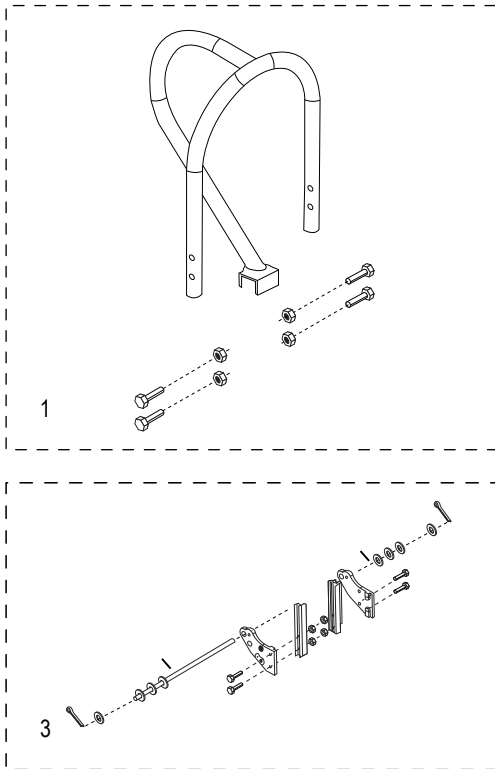

ULINE H-3199
ALUMINUM STANDARD
HAND TRUCK
WITH EXTRA-LARGE NOSEPLATE
AND SOLID RUBBER WHEELS

1-800-295-5510
uline.com

Para Español, vea páginas 3-4.
Pour le français, consulter les pages 5-6.

**ALUMINUM STANDARD
HAND TRUCK
WITH EXTRA-LARGE NOSEPLATE
AND SOLID RUBBER WHEELS**

#	DESCRIPTION	QTY.	ULINE PART NO.	MFG. PART NO.
1	Handle Hardware Kit Includes: • Handle (1) • Bolts (4) • Locknuts (4)	1	H-3199HNDLKT	H-3199HNDLKT
2	Frame Kit Includes: • Frame (1) • Plastic Caps (2)	1	H-4491	H-4491
3	Axle/Wheel Hardware Kit Includes: • Axle (1) • Right Axle Support (1) • Left Axle Support (1) • Frame Reinforcements (2) • Bolts (4) • Locknuts (4) • Washers (8) • Round Pins (2) • Cotter Pins (2)	1	H-3199AXLEKT	H-3199AXLEKT
4	Wheel Hardware Kit* Includes: • Wheel (1) • Washers (2) • Spacer (1) • Cotter Pin (1)	2	H-3358	CXR/W005P
5	Nose Plate	1	H-3199-NOSE	H-3199-NOSE

* Includes additional hardware not required for assembly.