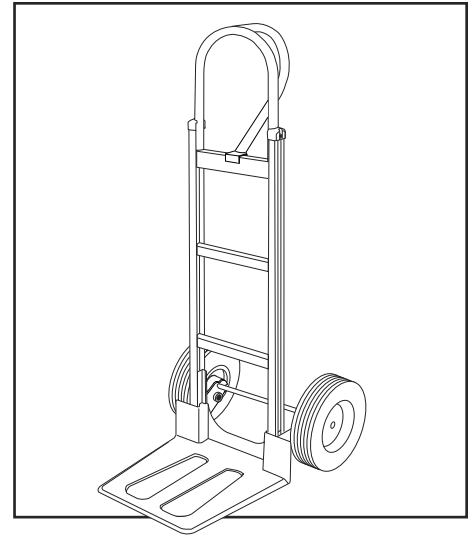

ULINE H-3199
ALUMINUM STANDARD
HAND TRUCK
WITH EXTRA-LARGE NOSEPLATE
AND SOLID RUBBER WHEELS

1-800-295-5510
uline.com

Para Español, vea páginas 3-4.
Pour le français, consulter les pages 5-6.

ALUMINUM STANDARD HAND TRUCK

WITH EXTRA-LARGE NOSEPLATE
AND SOLID RUBBER WHEELS

#	DESCRIPTION	QTY.	ULINE PART NO.	MFG. PART NO.
1	Handle Hardware Kit Includes: • Handle (1) • Bolts (4) • Locknuts (4)	1	H-3199HNDLKT	H-3199HNDLKT
2	Frame Kit Includes: • Frame (1) • Plastic Caps (2)	1	H-4491	H-4491
3	Axle/Wheel Hardware Kit Includes: • Axle (1) • Right Axle Support (1) • Left Axle Support (1) • Frame Reinforcements (2) • Bolts (4) • Locknuts (4) • Washers (8) • Round Pins (2) • Cotter Pins (2)	1	H-3199AXLEKT	H-3199AXLEKT
4	Wheel Hardware Kit* Includes: • Wheel (1) • Washers (2) • Spacer (1) • Cotter Pin (1)	2	H-3358	CXR/W005P
5	Nose Plate	1	H-3199-NOSE	H-3199-NOSE

* Includes additional hardware not required for assembly.