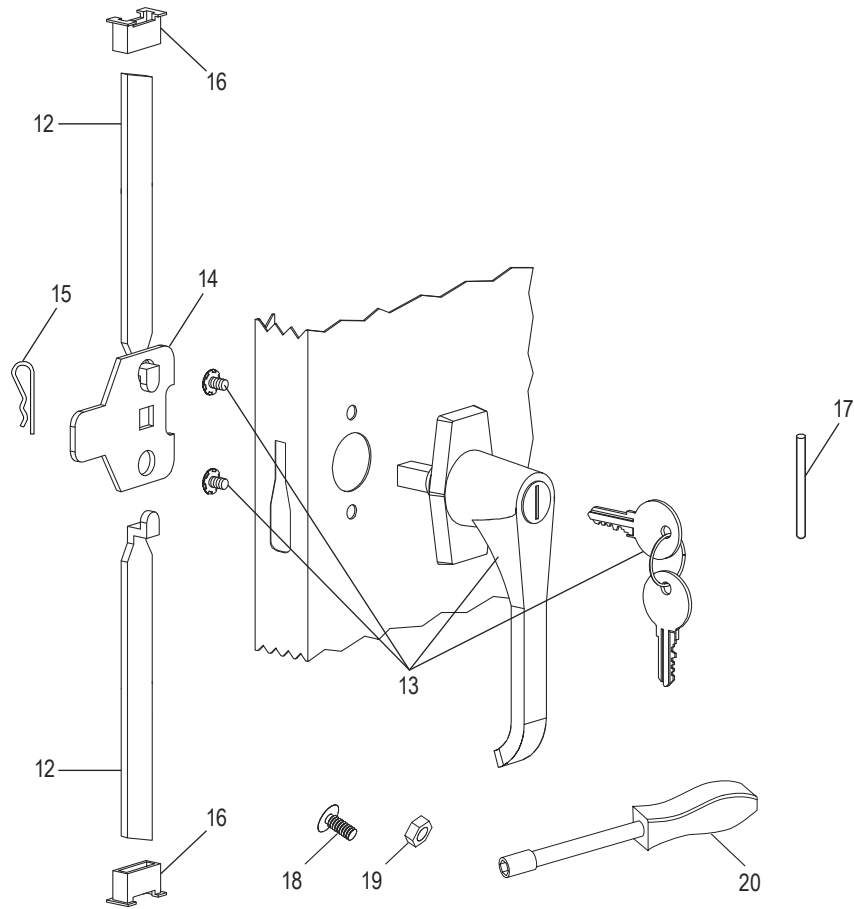

HANDLE ASSEMBLY

#	DESCRIPTION	QTY.	ULINE PART NO.	MFG. PART NO.
12	Lock Bar (Set)	1	H-1105-11	944LB
13	Door Handle with Keys and Hardware	1	H-1105-12	944LH
14	Locking Cam	1	H-1105-13	944LC
15	Cotter Pin	1	H-2216-CTRPN	CTRPN
16	Lock Bar Guide	2	H-1105-15	944GI
17	Hinge Pin	6	H-1106-16	944HP
18	Bolt (#8-32 x 3/8")	31	-----	-----
19	Nut (#8-32)	47	-----	-----
20	Nut Driver	1	H-1224-TOOL2	TOOL2
	Replacement Hardware Pack (Not Included) Bolts #8-32 x 3/8" (72), Nuts #8-32 (72)	1	H-1224-19	HW-72
	Extra Keys (Set of 2) (Not Shown)	1	H-1105-KEYS	-----