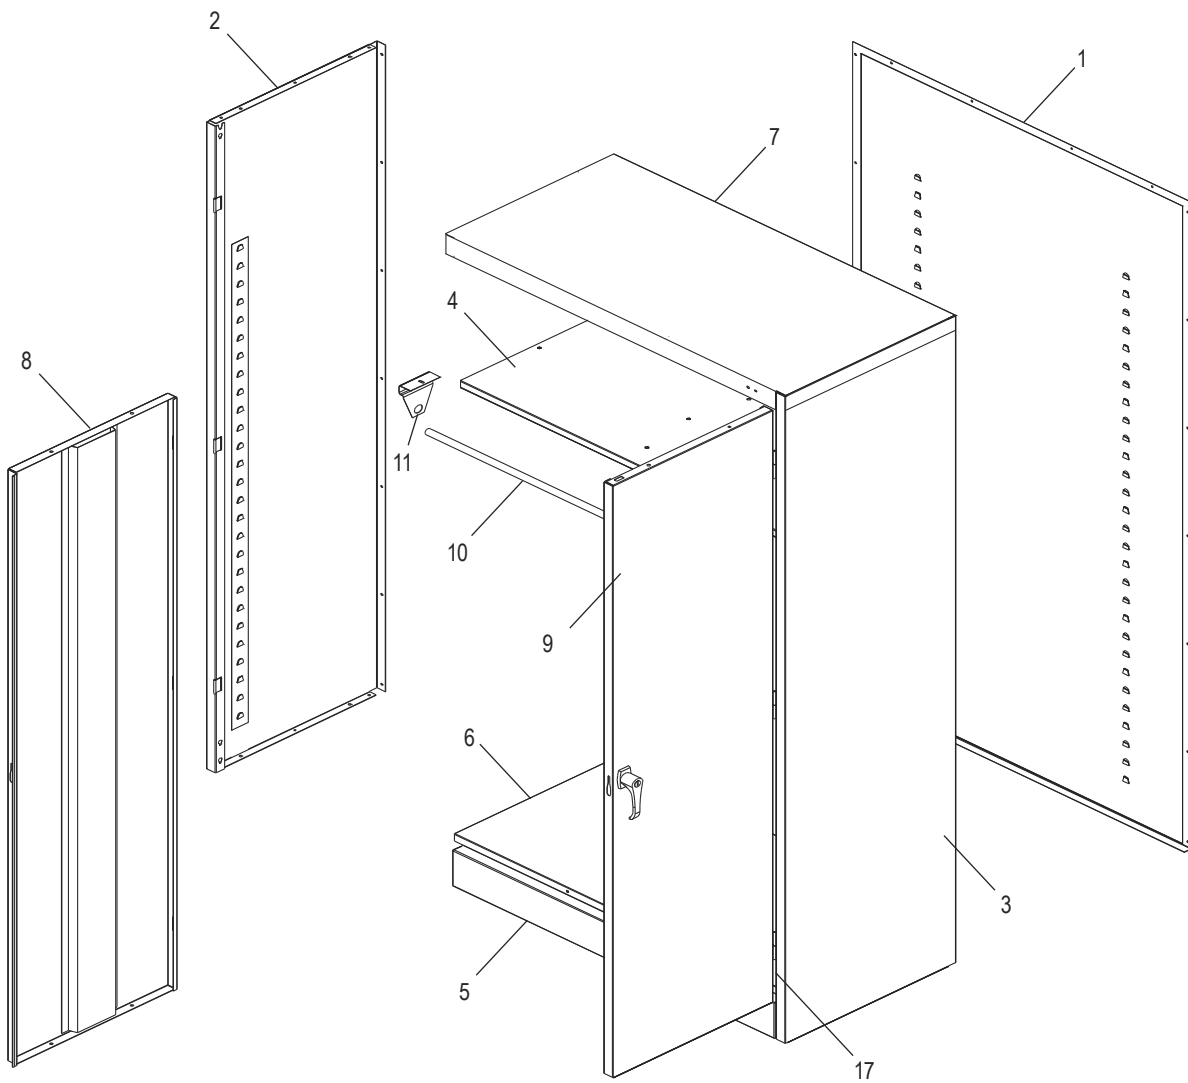

ENSAMBLE PRIMARIO