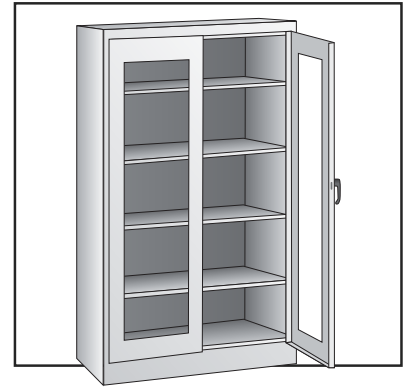

ULINE H-2805

**GABINETE CON FRENTE
TRANSPARENTE**

800-295-5510
uline.mx