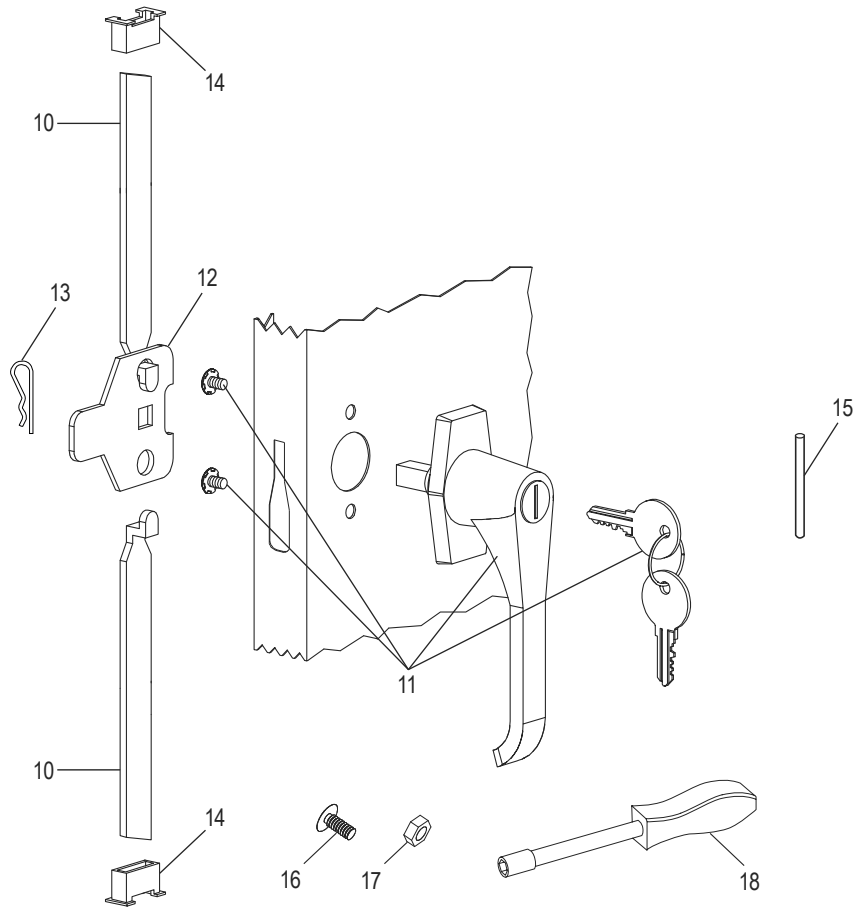

PRIMARY ASSEMBLY PARTS LIST

#	DESCRIPTION	QTY.	ULINE PART NO.	MFG. PART NO.
1	Back Panel – Black	1	-----	944BA-BIK
1	Back Panel – Gray	1	H-3109-Back	944BA-MGY
1	Back Panel – Tan	1	-----	944BA-CPY
2	Left Side – Black	1	H-1105-lfpan	944LS-BIK
2	Left Side – Gray	1	h-1105-lfpan	944LS-MGY
2	Left Side – Tan	1	H-2805T-LSP	944LS-CPY
3	Right Side – Black	1	-----	944RS-BIK
3	Right Side – Gray	1	-----	944RS-MGY
3	Right Side – Tan	1	-----	944RS-CPY
4	Shelf – Black	4	H-1105ADD-BL	301-BIK
4	Shelf – Gray	4	H-1105ADD-GR	301-MGY
4	Shelf – Tan	4	H-1105ADD-T	301-CPY
5	Sill – Black	1	-----	944SIN-BIK
5	Sill – Gray	1	-----	944SIN-MGY
5	Sill – Tan	1	H-3618T-SILL	944SIN-CPY
6	Bottom – Black	1	-----	944BO-BIK
6	Bottom – Gray	1	-----	944BO-MGY
6	Bottom – Tan	1	-----	944BO-CPY
7	Top – Black	1	H-2533BLTOP	944TO-BIK
7	Top – Gray	1	H-2533GRTOP	944TO-MGY
7	Top – Tan	1	-----	944TO-CPY
8	Left Door – Black	1	-----	CVD-72LD-BIK
8	Left Door – Gray	1	-----	CVD-72LD-MGY
8	Left Door – Tan	1	H-2805T-LCVD	CVD-72LD-CPY
9	Right Door – Black	1	-----	CVD-72RD-BIK
9	Right Door – Gray	1	-----	CVD-72RD-MGY
9	Right Door – Tan	1	-----	CVD-72RD-CPY
	Touch Up Paint – Black (Not Shown)	1	H-5361	-----
	Touch Up Paint – Gray (Not Shown)	1	H-5362	LTUP-2-MGY
	Touch Up Paint – Tan (Not Shown)	1	H-5364	LTUP-1-CPY

HANDLE ASSEMBLY

#	DESCRIPTION	QTY.	ULINE PART NO.	MFG. PART NO.
10	Lock Bar (Set)	1	H-1105-11	944LB
11	Door Handle with Keys and Hardware	1	H-1105-12	BR-LKHND
12	Locking Cam	1	H-1105-13	944LC
13	Cotter Pin	1	H-2216-CTRPN	CTRPN
14	Lock Bar Guide	2	H-1105-15	944GI
15	Hinge Pin	6	H-1106-16	944HP
16	Bolt (#8-32 x 3/8")	44	-----	-----
17	Nut (#8-32)	44	-----	-----
18	Nut Driver	1	H-1224-TOOL2	TOOL-2
	Replacement Hardware Pack (Not Included) Bolts #8-32 x 3/8" (72), Nuts #8-32 (72)	1	H-1224-19	HW-72
	Extra Keys (Set of 2) (Not Shown)	1	H-1105-KEYS	-----