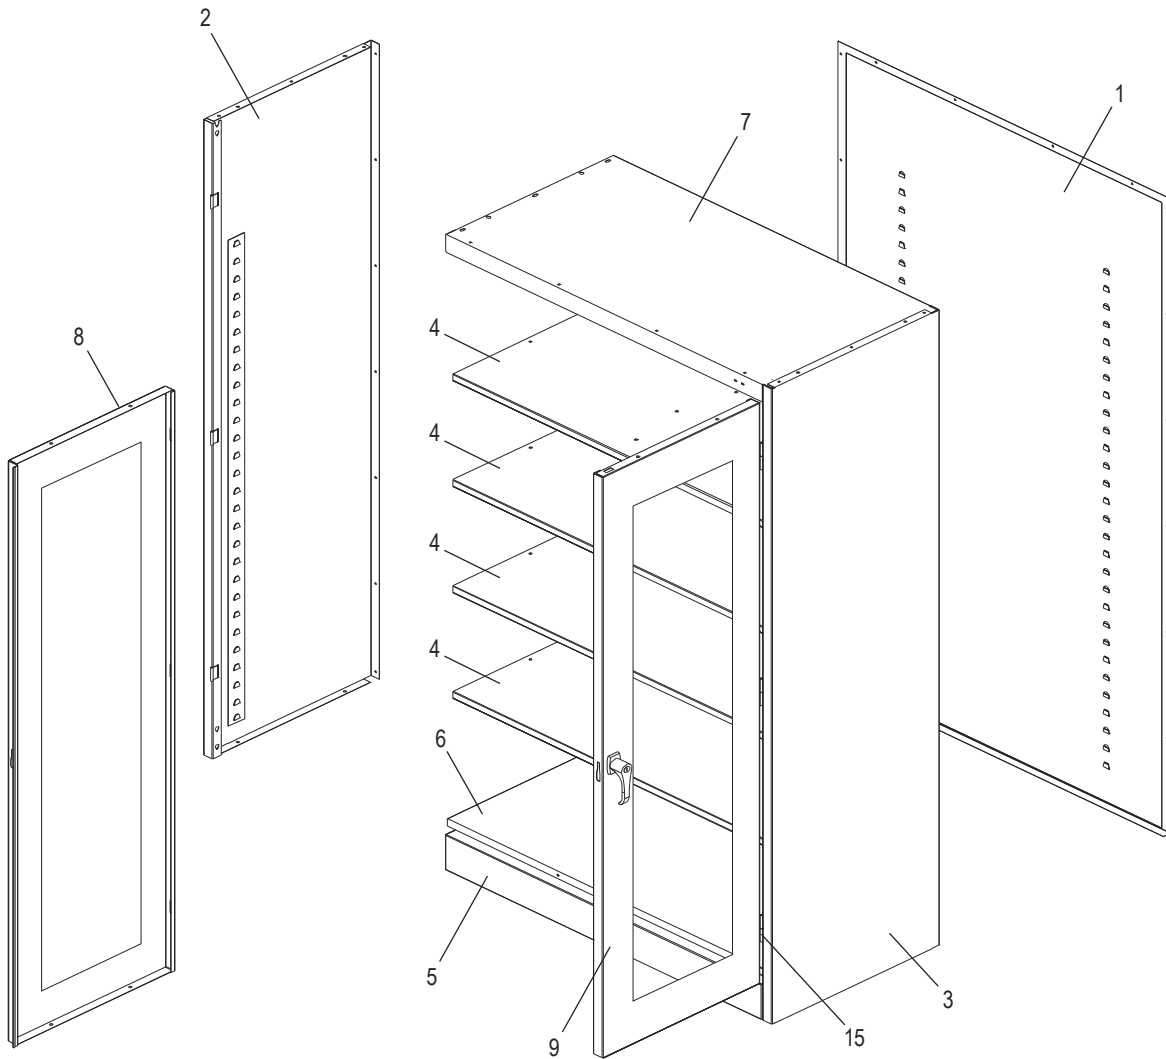

PRIMARY ASSEMBLY