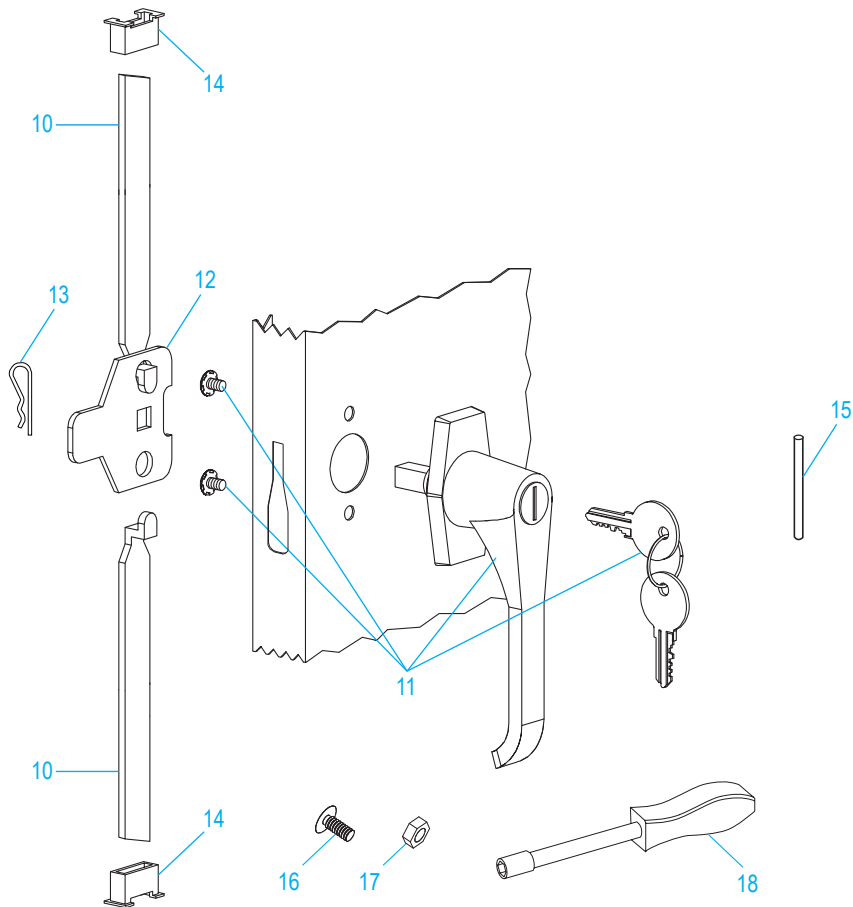

ULINE H-2804 CLEAR-VIEW COUNTER HIGH CABINET

1-800-295-5510
uline.com

HANDLE ASSEMBLY

#	DESCRIPTION	QTY.	ULINE PART NO.	MFG. PART NO.
10	Lock Bar (Set)	1	H-1106-LCKBR	978LB
11	Door Handle with Keys and Hardware	1	H-1105-12	944LH
12	Locking Cam	1	H-1105-13	944LC
13	Cotter Pin	1	H-2216-CTRPN	CTRRPN
14	Lock Bar Guide	2	H-1105-15	944GI
15	Hinge Pin	6	H-1106-16	944HP
16	Bolt (#8-32 x 3/8")	23	-----	-----
17	Nut (#8-32)	29	-----	-----
18	Nut Driver	1	H-1224-TOOL2	TOOL-2
	Replacement Hardware Pack (Not Included) Bolts #8-32 x 3/8" (72), Nuts #8-32 (72)	1	H-1224-19	HW-72