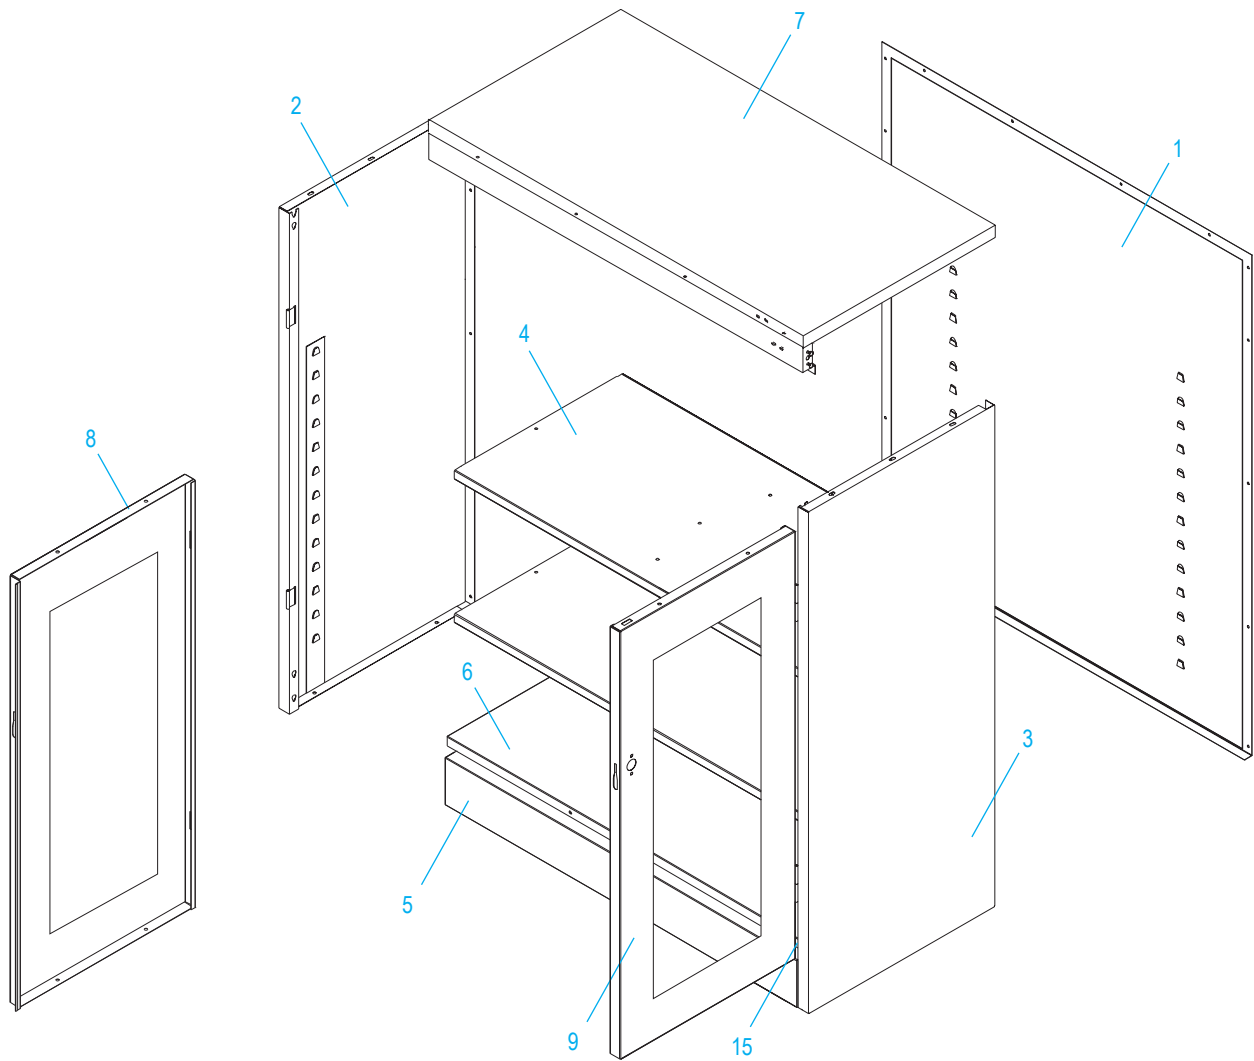

PRIMARY ASSEMBLY