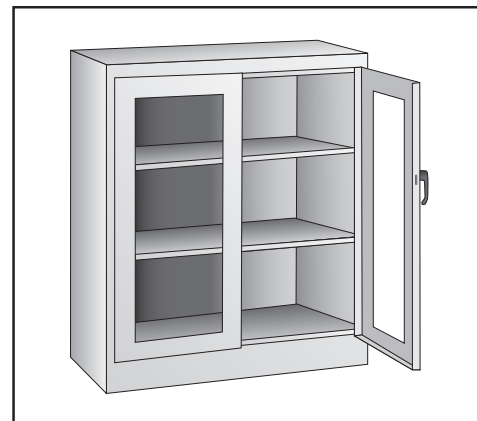

ULINE H-2804 CLEAR-VIEW COUNTER HIGH CABINET

1-800-295-5510
uline.com

HANDLE ASSEMBLY

#	DESCRIPTION	QTY.	ULINE PART NO.	MFG. PART NO.
10	Lock Bar (Set)	1	H-1106-LCKBR	978LB
11	Door Handle with Keys and Hardware	1	H-1105-12	944LH
12	Locking Cam	1	H-1105-13	944LC
13	Cotter Pin	1	H-2216-CTRPN	CTRRPN
14	Lock Bar Guide	2	H-1105-15	944GI
15	Hinge Pin	6	H-1106-16	944HP
16	Bolt (#8-32 x 3/8")	23	-----	-----
17	Nut (#8-32)	29	-----	-----
18	Nut Driver	1	H-1224-TOOL2	TOOL-2
	Replacement Hardware Pack (Not Included) Bolts #8-32 x 3/8" (72), Nuts #8-32 (72)	1	H-1224-19	HW-72

ULINE H-2804

**GABINETE CON ALTURA
DE MOSTRADOR Y
FRENTE TRANSPARENTE**

800-295-5510

uline.mx

ENSAMBLE PRIMARIO

**GABINETE CON ALTURA
DE MOSTRADOR Y
FRENTE TRANSPARENTE**

LISTA DE PARTES DEL ENSAMBLE PRIMARIO