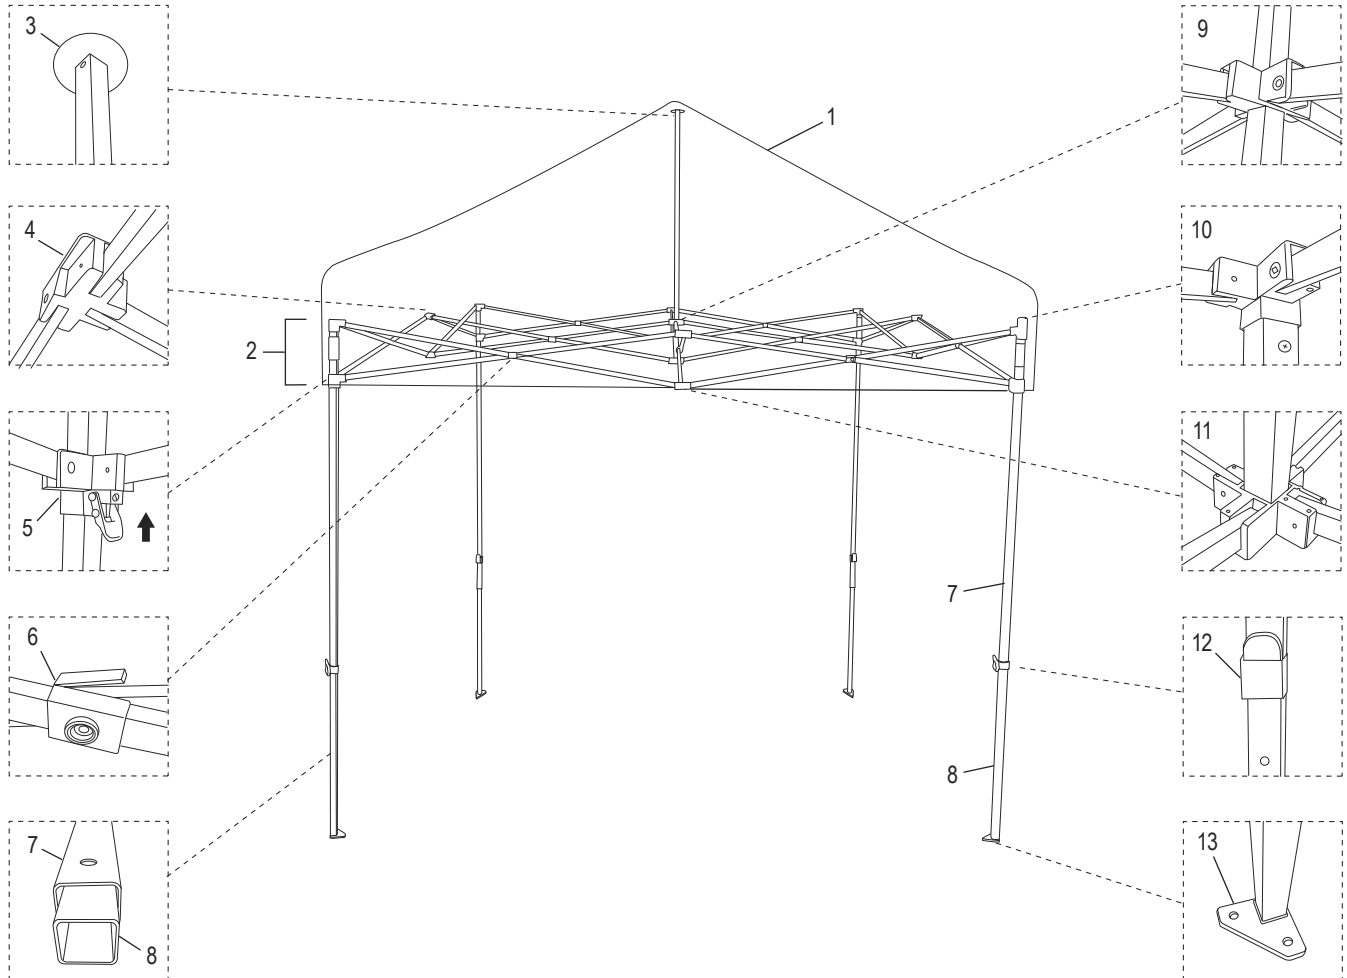

ULINE H-2674

**CARPA CON ARMAZÓN
DE ACERO – 10 x 10'**

800-295-5510

uline.mx

CUBIERTAS PARA CARPA

#	DESCRIPCIÓN	CANT.	NO. DE PARTE DE ULINE	NO. DE PARTE DEL FABRICANTE
1	Cubierta para Carpa de 10 x 10' – Blanca	1	H-7275	FST10W
1	Cubierta para Carpa de 10 x 10' – Negra	1	H-7279	FST10BK
1	Cubierta para Carpa de 10 x 10' – Roja	1	H-10761	FST10RED
1	Cubierta para Carpa de 10 x 10' – Verde	1	H-8792	FST10GREEN
1	Cubierta para Carpa de 10 x 10' – Azul	1	H-8793	FST10BLUE
1	Cubierta para Carpa de 10 x 10' – Naranja de Alta Visibilidad	1	H-7230-COVER	TSH10OR
1	Cubierta para Carpa de 10 x 10' – Verde Limón de Alta Visibilidad	1	H-7230LM-COV	TSH10LM