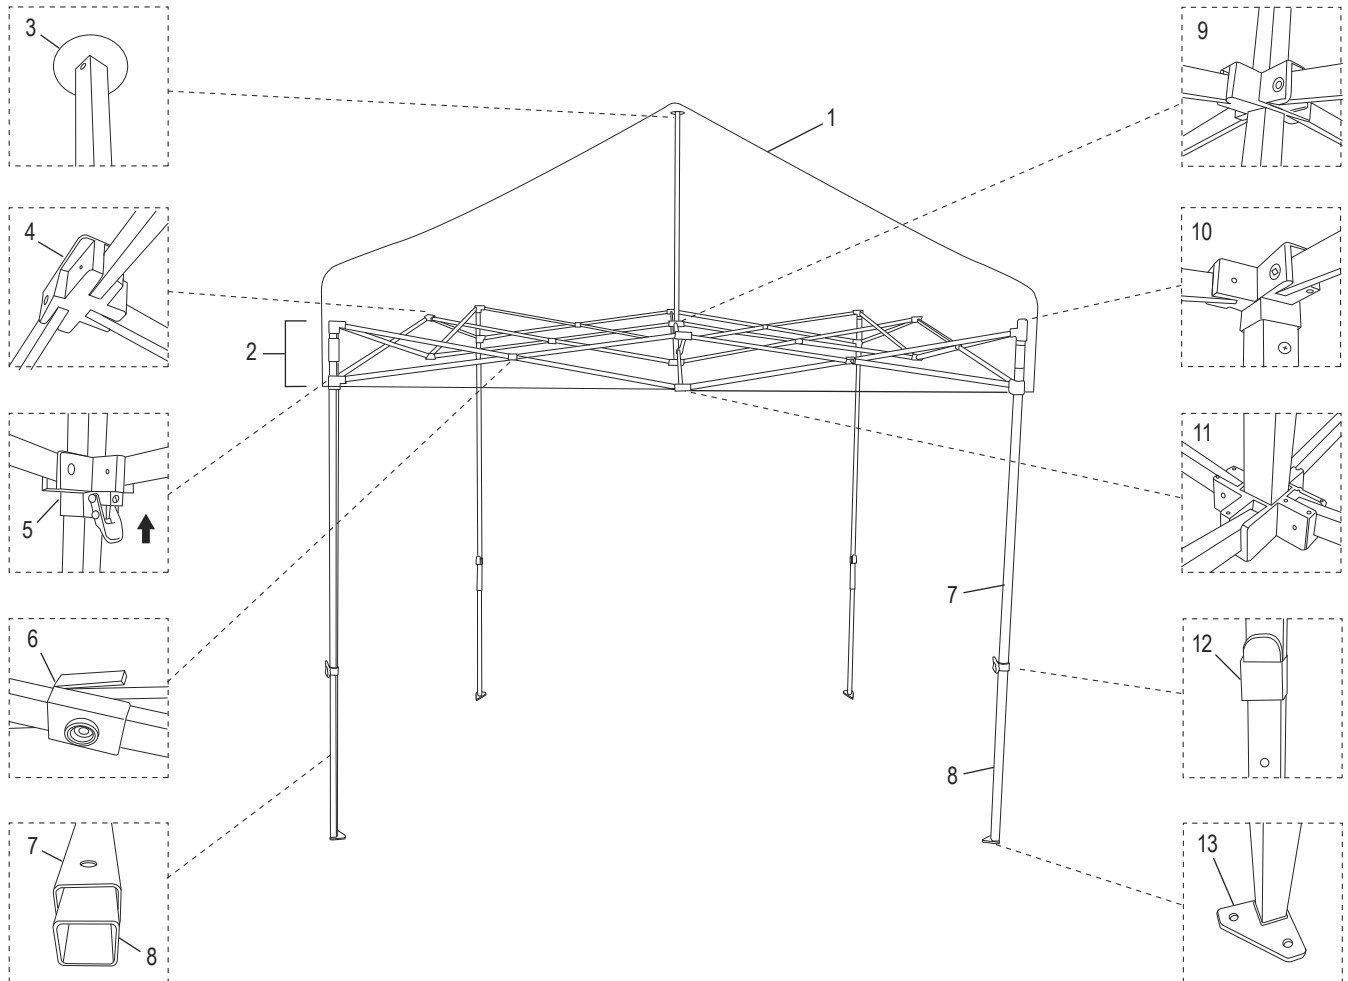

ULINE H-2674

STEEL FRAME CANOPY – 10 x 10'

1-800-295-5510
uline.com

Para Español, vea páginas 3-4.
Pour le français, consulter les pages 5-6.

CANOPY TOPS

#	DESCRIPTION	QTY.	ULINE PART NO.	MFG. PART NO.
1	10 x 10' Canopy Top – White	1	H-7275	FST10W
1	10 x 10' Canopy Top – Black	1	H-7279	FST10BK
1	10 x 10' Canopy Top – Red	1	H-10761	FST10RED
1	10 x 10' Canopy Top – Green	1	H-8792	FST10GREEN
1	10 x 10' Canopy Top – Blue	1	H-8793	FST10BLUE
1	10 x 10' Canopy Top – Hi-Vis Orange	1	H-7230-COVER	TSH10OR
1	10 x 10' Canopy Top – Hi-Vis Lime	1	H-7230LM-COV	TSH10LM

STEEL FRAME CANOPY PARTS

#	DESCRIPTION	QTY.	ULINE PART NO.	MFG. PART NO.
2	10 x 10' Steel Canopy Frame	1	H-2674-FRM	FSSHST10-F
3	Dome Cap	1	H-2675-DMCAP	H-2675-3
4	3P Joint (Part of a Kit)	4	H-2675-HDWRQ	H-2675-4
5	Autoslider (Part of a Kit)	4	H-2675-HDWRQ	H-2675-5
6	Truss Connector (Part of a Kit)	6	H-2675-HDWRQ	FSSHST10-E
7	Upper Leg (Part of a Kit)	4	-----	FSSHST10-B
8	Lower Leg (Part of a Kit)	4	-----	FSSHST10-C
9	Peak Slider (Part of a Kit)	1	H-2675-HDWRQ	H-2675-9
10	2P End Cap	4	H-2675-HDWRQ	FSSHST10-H
11	Peak Beam Cap	1	H-2675-HDWRQ	FSSHST10-O
12	Leg Adjuster	4	H-2675-LGADJ	FSSHST10-G
13	Foot Pad	4	-----	H-2675-13
	Joint Hardware For Canopy Kit (Not Shown) Includes: • Truss Connector #6 (6) • Autoslider #5 (4) • 2P End Cap #10 (4) • 3P Joint #4 (4) • Peak Slider #9 (1) • Peak Beam Cap #11 (1)	1	H-2675-HDWRQ	H-2675-HDW
	Plastic Connector Screw For Canopy (Not Shown)	1	H-2675-SCRWQ	H-2675-PC
	Truss Bar Bolt and Nut For Canopy (Not Shown)	1	H-2675-TBBNQ	H-2675-TB
	10 x 10' Instant Canopy Roller Bag (Not Shown)	1	H-7276	FST10RB