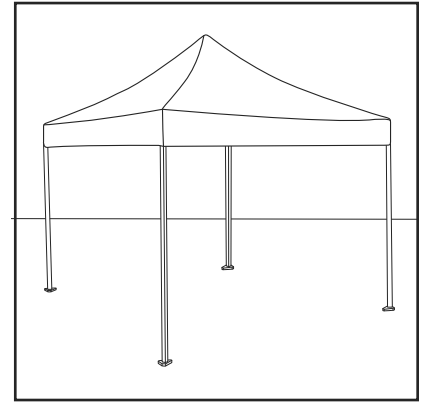

ULINE H-2674

STEEL FRAME CANOPY – 10 x 10'

1-800-295-5510
uline.com

Para Español, vea páginas 3-4.
Pour le français, consulter les pages 5-6.

CANOPY TOPS

#	DESCRIPTION	QTY.	ULINE PART NO.	MFG. PART NO.
1	10 x 10' Canopy Top – White	1	H-7275	FST10W
1	10 x 10' Canopy Top – Black	1	H-7279	FST10BK
1	10 x 10' Canopy Top – Red	1	H-10761	FST10RED
1	10 x 10' Canopy Top – Green	1	H-8792	FST10GREEN
1	10 x 10' Canopy Top – Blue	1	H-8793	FST10BLUE
1	10 x 10' Canopy Top – Hi-Vis Orange	1	H-7230-COVER	TSH10OR
1	10 x 10' Canopy Top – Hi-Vis Lime	1	H-7230LM-COV	TSH10LM

STEEL FRAME CANOPY PARTS

#	DESCRIPTION	QTY.	ULINE PART NO.	MFG. PART NO.
2	10 x 10' Steel Canopy Frame	1	H-2674-FRM	FSSHST10-F
3	Dome Cap	1	H-2675-DMCAP	H-2675-3
4	3P Joint (Part of a Kit)	4	H-2675-HDWRQ	H-2675-4
5	Autoslider (Part of a Kit)	4	H-2675-HDWRQ	H-2675-5
6	Truss Connector (Part of a Kit)	6	H-2675-HDWRQ	FSSHST10-E
7	Upper Leg (Part of a Kit)	4	-----	FSSHST10-B
8	Lower Leg (Part of a Kit)	4	-----	FSSHST10-C
9	Peak Slider (Part of a Kit)	1	H-2675-HDWRQ	H-2675-9
10	2P End Cap	4	H-2675-HDWRQ	FSSHST10-H
11	Peak Beam Cap	1	H-2675-HDWRQ	FSSHST10-O
12	Leg Adjuster	4	H-2675-LGADJ	FSSHST10-G
13	Foot Pad	4	-----	H-2675-13
	Joint Hardware For Canopy Kit (Not Shown) Includes: • Truss Connector #6 (6) • Autoslider #5 (4) • 2P End Cap #10 (4) • 3P Joint #4 (4) • Peak Slider #9 (1) • Peak Beam Cap #11 (1)	1	H-2675-HDWRQ	H-2675-HDW
	Plastic Connector Screw For Canopy (Not Shown)	1	H-2675-SCRWQ	H-2675-PC
	Truss Bar Bolt and Nut For Canopy (Not Shown)	1	H-2675-TBBNQ	H-2675-TB
	10 x 10' Instant Canopy Roller Bag (Not Shown)	1	H-7276	FST10RB