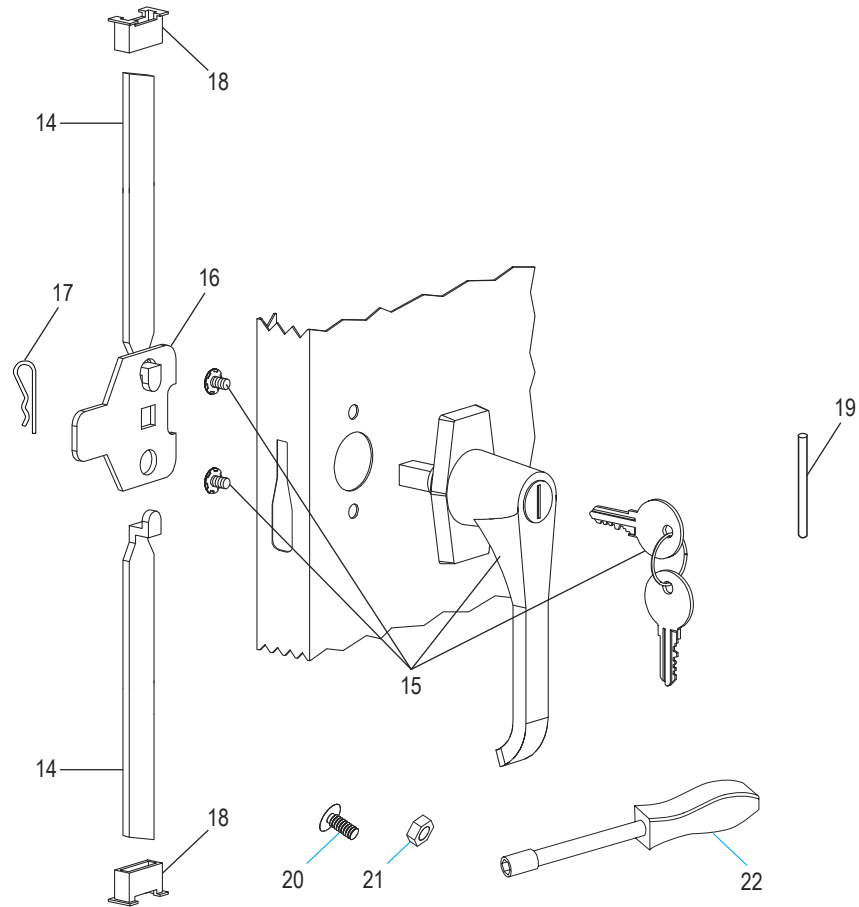

HANDLE ASSEMBLY

#	DESCRIPTION	QTY.	ULINE PART NO.	MFG. PART NO.
14	Lock Bar (Set)	1	H-1105-11	944LB
15	Door Handle with Keys and Hardware	1	H-1105-12	944LH
16	Locking Cam	1	H-1105-13	944LC
17	Coffer Pin	1	H-2216-CTRPN	CTRPN
18	Lock Bar Guide	2	H-1105-15	944GI
19	Hinge Pin	6	H-1106-16	944HP
20	Bolt (#8-32 x 3/8")	31	-----	-----
21	Nut (#8-32)	47	-----	-----
22	Nut Driver	1	H-1224-TOOL2	TOOL2
	Replacement Hardware Pack (Not Included) Bolts #8-32 x 3/8" (72), Nuts #8-32 (72)	1	H-1224-19	HW-72
	Touch Up Paint – Black (Not Shown)	1	H-5361	-----
	Touch Up Paint – Gray (Not Shown)	1	H-5362	LTUP-2-MGY
	Touch Up Paint – Tan (Not Shown)	1	H-5364	LTUP-1-CPY
	Extra Keys (Set of 2) (Not Shown)	1	H-1105-KEYS	-----