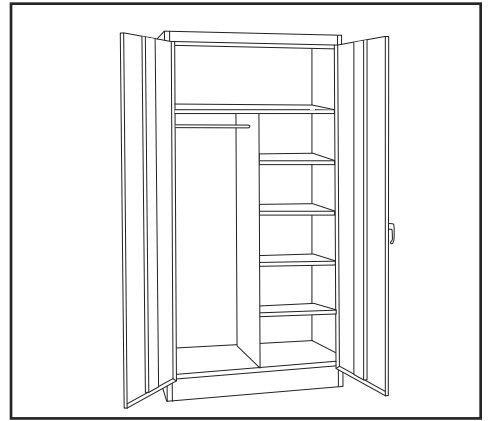

ULINE H-2533

**GABINETE DE
SUMINISTROS**

800-295-5510

uline.mx