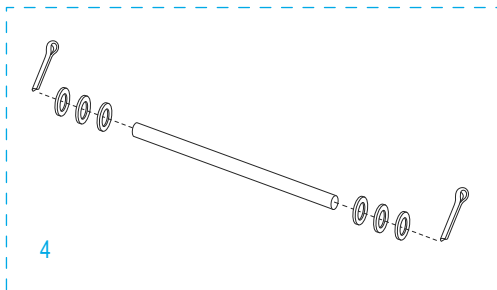

ULINE H-2401

STEEL CONVERTIBLE HAND TRUCK WITH PNEUMATIC WHEELS

1-800-295-5510
uline.com

ULINE H-2401
STEEL CONVERTIBLE
HAND TRUCK
WITH PNEUMATIC WHEELS

1-800-295-5510
 uline.com

#	DESCRIPTION	QTY.	ULINE PART NO.	MFG. PART NO.
1	Handle Hardware Kit Includes: • Handle (1) • Round Pins (2)	1	H-966-HANDLE	H-966-HANDLE
2	Thumb Spring	1	H-966-14	H-966-14
3	Swivel Caster Hardware Kit Includes: • Swivel Caster (1) • Locknut (1)	2	H-966-CASTER	H-966-CASTER
4	Axle/Wheel Hardware Kit Includes: • Axle (1) • Washers (6) • Cotter Pins (2)	1	H-2401-HDWR	H-2401-HDWR
5	Wheel Hardware Kit* Includes: • Wheel (1) • Washers (2) • Spacer (1) • Cotter Pin (1)	2	H-3359	CXR/W004P

* Includes additional hardware not required for assembly.

ULINE H-2401
DIABLITO DE ACERO
CONVERTIBLE
CON LLANTAS NEUMÁTICAS

800-295-5510
uline.mx

ULINE H-2401
DIABLITO DE ACERO
CONVERTIBLE
CON LLANTAS NEUMÁTICAS