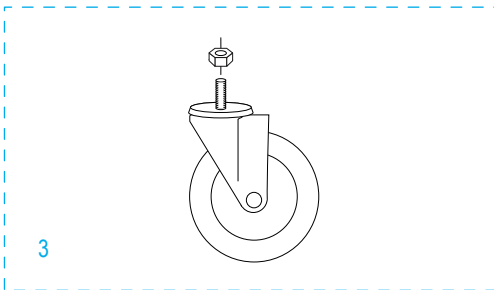

ULINE H-2401
DIABLITO DE ACERO
CONVERTIBLE
CON LLANTAS NEUMÁTICAS

01-800-295-5510
uline.mx

ULINE H-2401
DIABLITO DE ACERO
CONVERTIBLE
CON LLANTAS NEUMÁTICAS

01-800-295-5510
uline.mx

#	DESCRIPCIÓN	CANT.	NO. DE PARTE DE ULINE	NO. DE PARTE DEL FABRICANTE
1	Kit de Accesorios del Asa Incluye: • Asa (1) • Pasadores Redondos (2)	1	H-966-HANDLE	H-966-HANDLE
2	Resorte de Muletilla	1	H-966-14	H-966-14
3	Kit de Accesorios para Llanta Giratoria Incluye: • Rueda Giratoria (1) • Tuerca de Seguridad (1)	2	H-966-CASTER	H-966-CASTER
4	Kit de Accesorios para Llanta/Eje Incluye: • Eje (1) • Rondanas (6) • Pasadores (2)	1	H-2401-HDWR	H-2401-HDWR
5	Kit de Accesorios para Llanta* Incluye: • Llanta (1) • Rondanas (2) • Separador (1) • Pasador (1)	2	H-3359	CXR/W004P

* Se incluye tornillería adicional que no es necesaria para el ensamble.