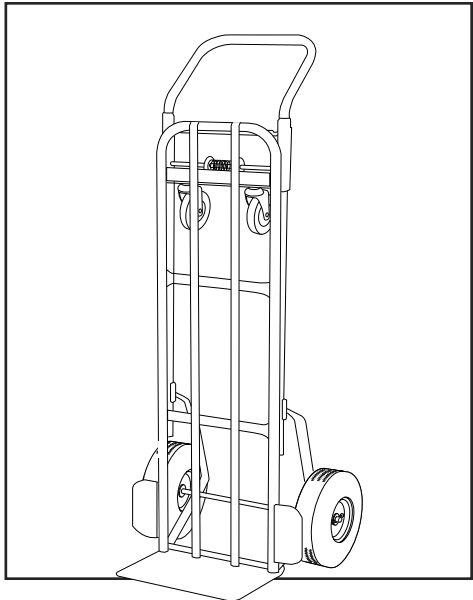

ULINE H-2401

STEEL CONVERTIBLE HAND TRUCK WITH PNEUMATIC WHEELS

1-800-295-5510
uline.com

ULINE H-2401
STEEL CONVERTIBLE
HAND TRUCK
WITH PNEUMATIC WHEELS

1-800-295-5510
 uline.com

#	DESCRIPTION	QTY.	ULINE PART NO.	MFG. PART NO.
1	Handle Hardware Kit Includes: • Handle (1) • Round Pins (2)	1	H-966-HANDLE	H-966-HANDLE
2	Thumb Spring	1	H-966-14	H-966-14
3	Swivel Caster Hardware Kit Includes: • Swivel Caster (1) • Locknut (1)	2	H-966-CASTER	H-966-CASTER
4	Axle/Wheel Hardware Kit Includes: • Axle (1) • Washers (6) • Cotter Pins (2)	1	H-2401-HDWR	H-2401-HDWR
5	Wheel Hardware Kit* Includes: • Wheel (1) • Washers (2) • Spacer (1) • Cotter Pin (1)	2	H-3359	CXR/W004P

* Includes additional hardware not required for assembly.

ULINE H-2401
DIABLITO DE ACERO
CONVERTIBLE
CON LLANTAS NEUMÁTICAS

800-295-5510
uline.mx

ULINE H-2401
DIABLITO DE ACERO
CONVERTIBLE
CON LLANTAS NEUMÁTICAS