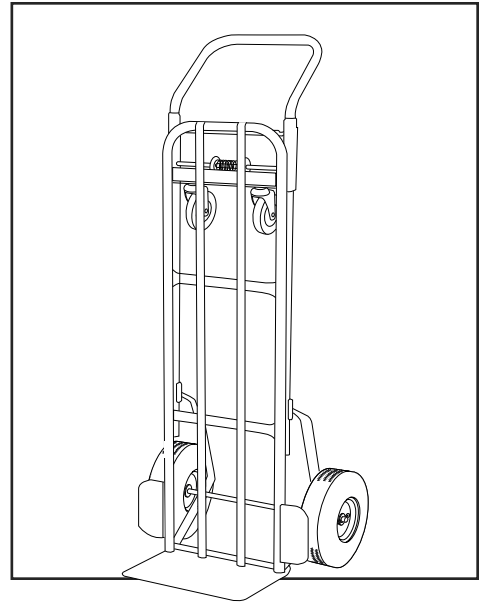

ULINE H-2401

STEEL CONVERTIBLE HAND TRUCK WITH PNEUMATIC WHEELS

1-800-295-5510
uline.com

ULINE H-2401
STEEL CONVERTIBLE
HAND TRUCK
WITH PNEUMATIC WHEELS

1-800-295-5510
 uline.com

#	DESCRIPTION	QTY.	ULINE PART NO.	MFG. PART NO.
1	Handle Hardware Kit Includes: • Handle (1) • Round Pins (2)	1	H-966-HANDLE	H-966-HANDLE
2	Thumb Spring	1	H-966-14	H-966-14
3	Swivel Caster Hardware Kit Includes: • Swivel Caster (1) • Locknut (1)	2	H-966-CASTER	H-966-CASTER
4	Axle/Wheel Hardware Kit Includes: • Axle (1) • Washers (6) • Cotter Pins (2)	1	H-2401-HDWR	H-2401-HDWR
5	Wheel Hardware Kit* Includes: • Wheel (1) • Washers (2) • Spacer (1) • Cotter Pin (1)	2	H-3359	CXR/W004P

* Includes additional hardware not required for assembly.

ULINE H-2401
DIABLITO DE ACERO
CONVERTIBLE
CON LLANTAS NEUMÁTICAS

800-295-5510
uline.mx

ULINE H-2401
DIABLITO DE ACERO
CONVERTIBLE
CON LLANTAS NEUMÁTICAS