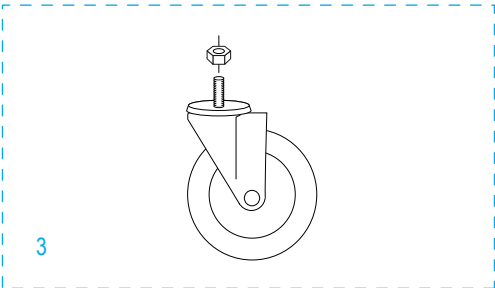

ULINE H-2401

STEEL CONVERTIBLE HAND TRUCK WITH PNEUMATIC WHEELS

1-800-295-5510
uline.com

ULINE H-2401
STEEL CONVERTIBLE
HAND TRUCK
WITH PNEUMATIC WHEELS

1-800-295-5510
 uline.com

#	DESCRIPTION	QTY.	ULINE PART NO.	MFG. PART NO.
1	Handle Hardware Kit Includes: • Handle (1) • Round Pins (2)	1	H-966-HANDLE	H-966-HANDLE
2	Thumb Spring	1	H-966-14	H-966-14
3	Swivel Caster Hardware Kit Includes: • Swivel Caster (1) • Locknut (1)	2	H-966-CASTER	H-966-CASTER
4	Axle/Wheel Hardware Kit Includes: • Axle (1) • Washers (6) • Cotter Pins (2)	1	H-2401-HDWR	H-2401-HDWR
5	Wheel Hardware Kit* Includes: • Wheel (1) • Washers (2) • Spacer (1) • Cotter Pin (1)	2	H-3359	CXR/W004P