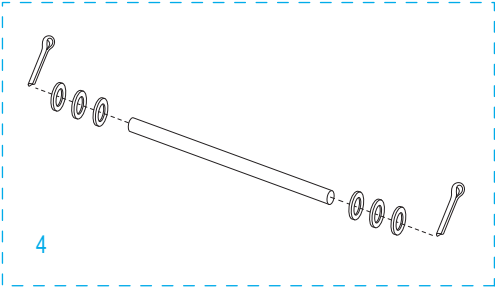

ULINE H-2401

STEEL CONVERTIBLE HAND TRUCK WITH PNEUMATIC WHEELS

1-800-295-5510
uline.com

ULINE H-2401
STEEL CONVERTIBLE
HAND TRUCK
WITH PNEUMATIC WHEELS

1-800-295-5510
 uline.com

#	DESCRIPTION	QTY.	ULINE PART NO.	MFG. PART NO.
1	Handle Hardware Kit Includes: • Handle (1) • Round Pins (2)	1	H-966-HANDLE	H-966-HANDLE
2	Thumb Spring	1	H-966-14	H-966-14
3	Swivel Caster Hardware Kit Includes: • Swivel Caster (1) • Locknut (1)	2	H-966-CASTER	H-966-CASTER
4	Axle/Wheel Hardware Kit Includes: • Axle (1) • Washers (6) • Cotter Pins (2)	1	H-2401-HDWR	H-2401-HDWR
5	Wheel Hardware Kit* Includes: • Wheel (1) • Washers (2) • Spacer (1) • Cotter Pin (1)	2	H-3359	CXR/W004P