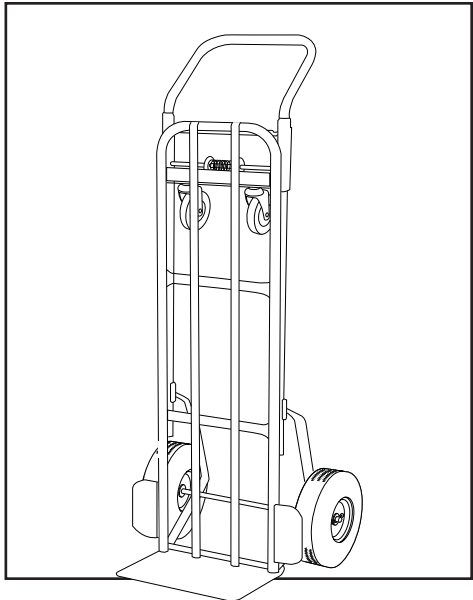

ULINE H-2401

STEEL CONVERTIBLE HAND TRUCK WITH PNEUMATIC WHEELS

1-800-295-5510
uline.com

ULINE H-2401
STEEL CONVERTIBLE
HAND TRUCK
WITH PNEUMATIC WHEELS

1-800-295-5510
 uline.com

#	DESCRIPTION	QTY.	ULINE PART NO.	MFG. PART NO.
1	Handle Hardware Kit Includes: • Handle (1) • Round Pins (2)	1	H-966-HANDLE	H-966-HANDLE
2	Thumb Spring	1	H-966-14	H-966-14
3	Swivel Caster Hardware Kit Includes: • Swivel Caster (1) • Locknut (1)	2	H-966-CASTER	H-966-CASTER
4	Axle/Wheel Hardware Kit Includes: • Axle (1) • Washers (6) • Cotter Pins (2)	1	H-2401-HDWR	H-2401-HDWR
5	Wheel Hardware Kit* Includes: • Wheel (1) • Washers (2) • Spacer (1) • Cotter Pin (1)	2	H-3359	CXR/W004P