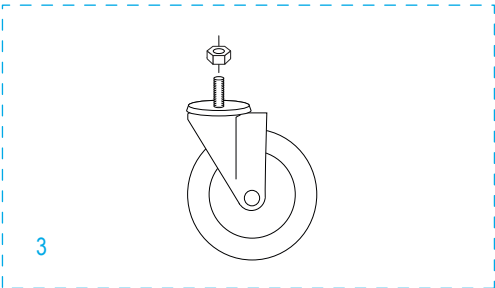

ULINE H-2401

STEEL CONVERTIBLE HAND TRUCK WITH PNEUMATIC WHEELS

1-800-295-5510
uline.com

ULINE H-2401
STEEL CONVERTIBLE
HAND TRUCK
WITH PNEUMATIC WHEELS

1-800-295-5510
 uline.com

#	DESCRIPTION	QTY.	ULINE PART NO.	MFG. PART NO.
1	Handle Hardware Kit Includes: • Handle (1) • Round Pins (2)	1	H-966-HANDLE	H-966-HANDLE
2	Thumb Spring	1	H-966-14	H-966-14
3	Swivel Caster Hardware Kit Includes: • Swivel Caster (1) • Locknut (1)	2	H-966-CASTER	H-966-CASTER
4	Axle/Wheel Hardware Kit Includes: • Axle (1) • Washers (6) • Cotter Pins (2)	1	H-2401-HDWR	H-2401-HDWR
5	Wheel Hardware Kit* Includes: • Wheel (1) • Washers (2) • Spacer (1) • Cotter Pin (1)	2	H-3359	CXR/W004P