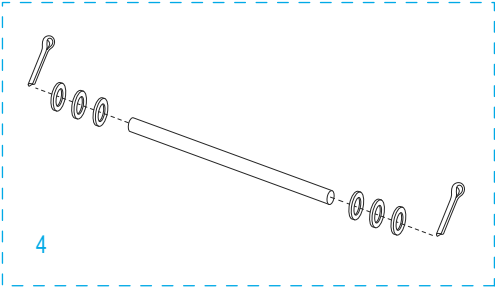

ULINE H-2401

STEEL CONVERTIBLE HAND TRUCK WITH PNEUMATIC WHEELS

1-800-295-5510
uline.com

ULINE H-2401
STEEL CONVERTIBLE
HAND TRUCK
WITH PNEUMATIC WHEELS

1-800-295-5510
 uline.com

#	DESCRIPTION	QTY.	ULINE PART NO.	MFG. PART NO.
1	Handle Hardware Kit Includes: • Handle (1) • Round Pins (2)	1	H-966-HANDLE	H-966-HANDLE
2	Thumb Spring	1	H-966-14	H-966-14
3	Swivel Caster Hardware Kit Includes: • Swivel Caster (1) • Locknut (1)	2	H-966-CASTER	H-966-CASTER
4	Axle/Wheel Hardware Kit Includes: • Axle (1) • Washers (6) • Cotter Pins (2)	1	H-2401-HDWR	H-2401-HDWR
5	Wheel Hardware Kit* Includes: • Wheel (1) • Washers (2) • Spacer (1) • Cotter Pin (1)	2	H-3359	CXR/W004P

* Includes additional hardware not required for assembly.

ULINE H-2401
DIABLITO DE ACERO
CONVERTIBLE
CON LLANTAS NEUMÁTICAS

800-295-5510
uline.mx

ULINE H-2401
DIABLITO DE ACERO
CONVERTIBLE
CON LLANTAS NEUMÁTICAS