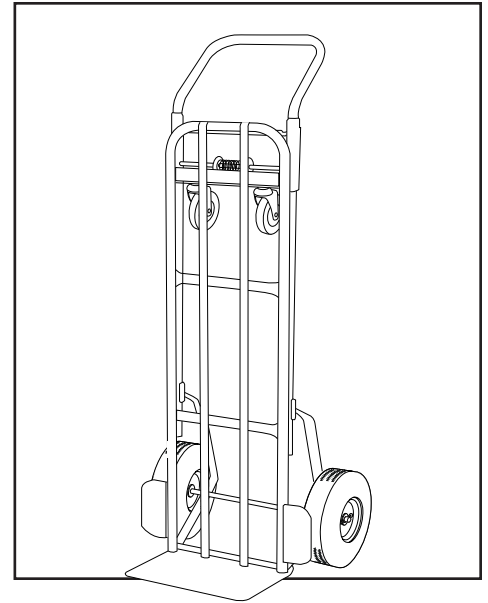

ULINE H-2401
DIABLITO DE ACERO
CONVERTIBLE
CON LLANTAS NEUMÁTICAS

01-800-295-5510
uline.mx

ULINE H-2401
DIABLITO DE ACERO
CONVERTIBLE
CON LLANTAS NEUMÁTICAS

01-800-295-5510
uline.mx

#	DESCRIPCIÓN	CANT.	NO. DE PARTE DE ULINE	NO. DE PARTE DEL FABRICANTE
1	Kit de Accesorios del Asa Incluye: • Asa (1) • Pasadores Redondos (2)	1	H-966-HANDLE	H-966-HANDLE
2	Resorte de Muletilla	1	H-966-14	H-966-14
3	Kit de Accesorios para Llanta Giratoria Incluye: • Rueda Giratoria (1) • Tuerca de Seguridad (1)	2	H-966-CASTER	H-966-CASTER
4	Kit de Accesorios para Llanta/Eje Incluye: • Eje (1) • Rondanas (6) • Pasadores (2)	1	H-2401-HDWR	H-2401-HDWR
5	Kit de Accesorios para Llanta* Incluye: • Llanta (1) • Rondanas (2) • Separador (1) • Pasador (1)	2	H-3359	CXR/W004P

* Se incluye tornillería adicional que no es necesaria para el ensamble.