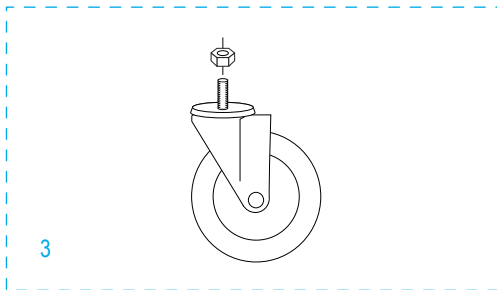

ULINE H-2401
DIABLITO DE ACERO
CONVERTIBLE
CON LLANTAS NEUMÁTICAS

800-295-5510
uline.mx

ULINE H-2401
DIABLITO DE ACERO
CONVERTIBLE
CON LLANTAS NEUMÁTICAS

800-295-5510
uline.mx

#	DESCRIPCIÓN	CANT.	NO. DE PARTE DE ULINE	NO. DE PARTE DEL FABRICANTE
1	Kit de Accesorios del Asa Incluye: • Asa (1) • Pasadores Redondos (2)	1	H-966-HANDLE	H-966-HANDLE
2	Resorte de Muletilla	1	H-966-14	H-966-14
3	Kit de Accesorios para Llanta Giratoria Incluye: • Rueda Giratoria (1) • Tuerca de Seguridad (1)	2	H-966-CASTER	H-966-CASTER
4	Kit de Accesorios para Llanta/Eje Incluye: • Eje (1) • Rondanas (6) • Pasadores (2)	1	H-2401-HDWR	H-2401-HDWR
5	Kit de Accesorios para Llanta* Incluye: • Llanta (1) • Rondanas (2) • Separador (1) • Pasador (1)	2	H-3359	CXR/W004P

* Se incluye tornillería adicional que no es necesaria para el ensamble.