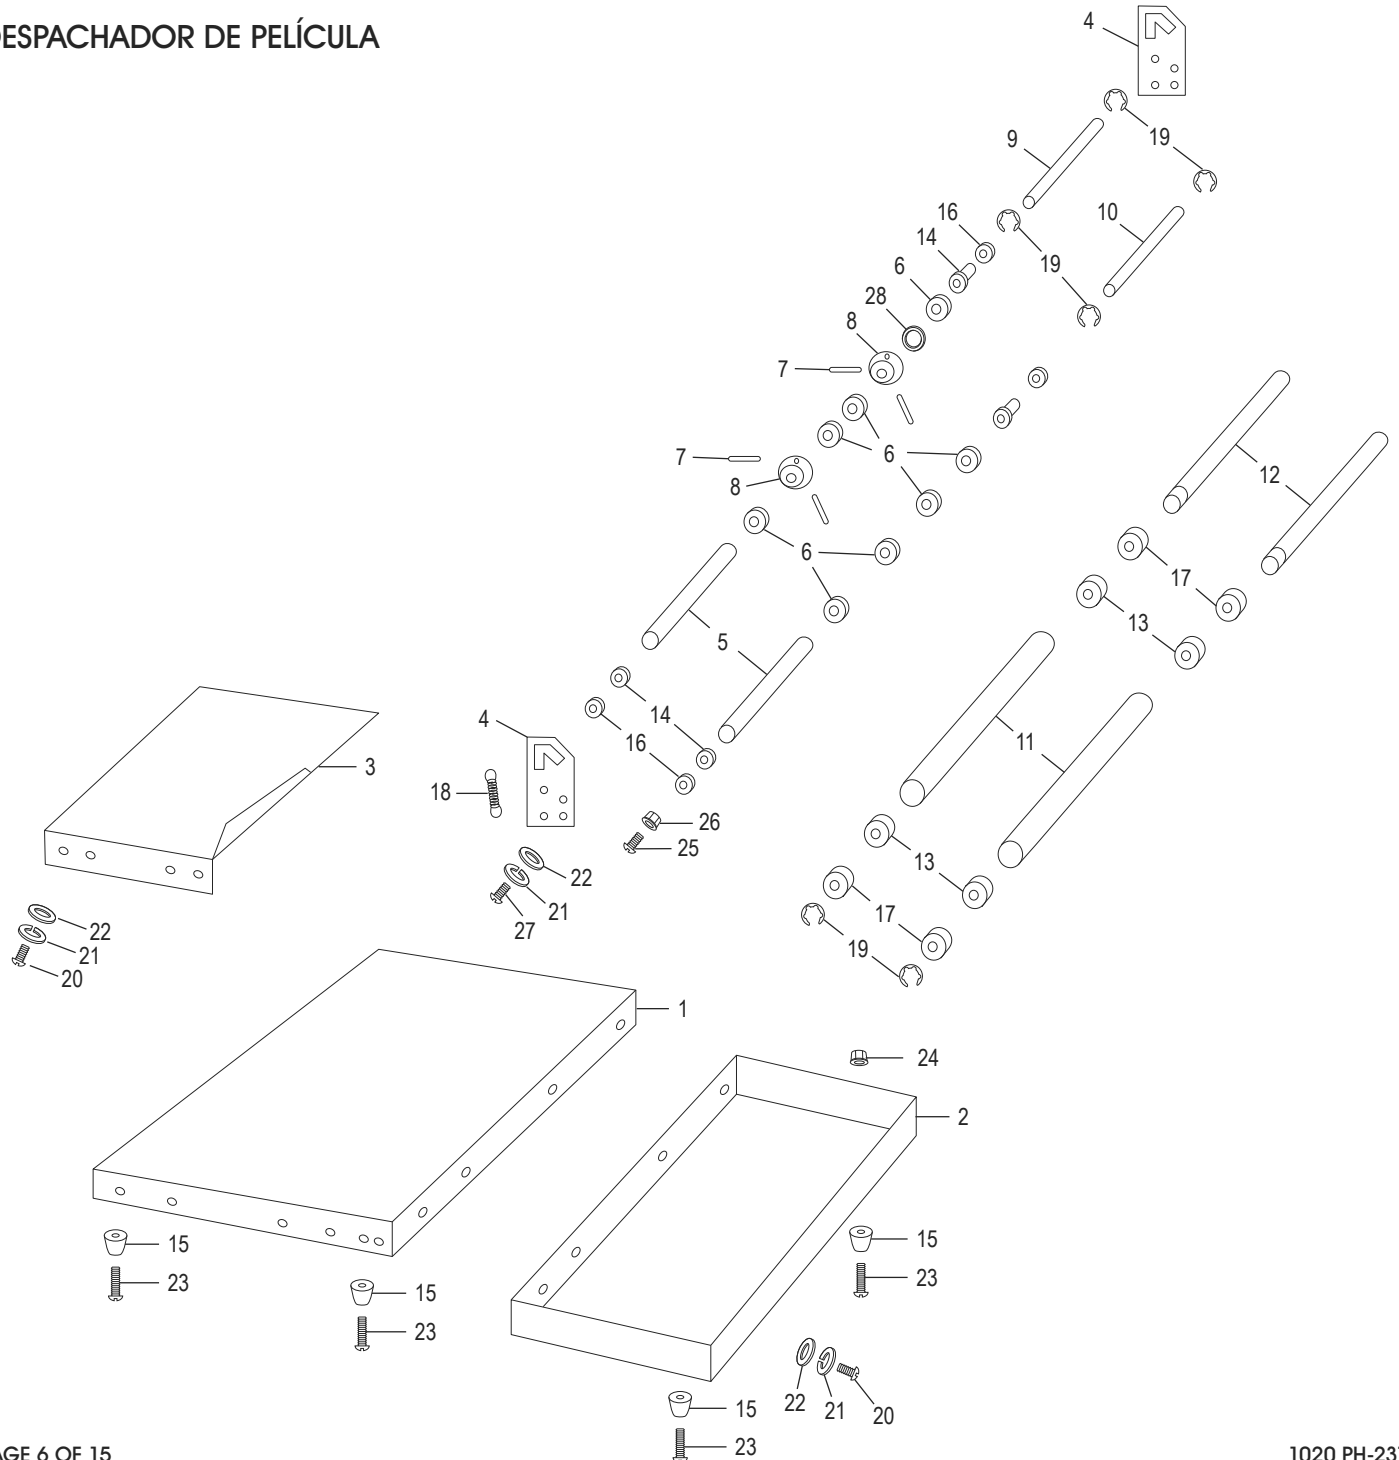

DESPACHADOR DE PELÍCULA

ULINE H-2378
SELLADORA CON
BARRA EN L DE
ALTA CALIDAD

800-295-5510
uline.mx

LISTA DE PARTES DEL DESPACHADOR DE PELÍCULA

#	DESCRIPCIÓN	CANT.	NO. DE PARTE DE ULINE	NO. DE PARTE DEL FABRICANTE
1	Placa	1	-----	WR-01
2	Placa del Rodillo	1	-----	WR-02
3	Placa de Trabajo	1	-----	WR-03
4	Placa	2	-----	WR-04
5	Rodillo Inoxidable	2	-----	WR-05
6	E.V.A. Rodillo	8	H-2378-WR06	WR-06
7	Aguja (Parte del Kit de Ensamble de la Aguja)	8	-----	WR-07
8	Rodillo de Agujas (Parte del Kit de Ensamble de la Aguja)	2	-----	WR-08
9	Eje	1	-----	WR-09
10	Eje	1	-----	WR-10
11	Rodillo Inoxidable	2	-----	WR-11
12	Eje	2	-----	WR-12
13	Tapa para Balero 6000 ZZ	4	-----	WR-13
14	Tapa para Balero 6800 ZZ	4	-----	WR-14
15	Tapete de Goma	6	-----	H-26
16	Balero 6800 ZZ	4	-----	WR-15
17	Balero 6000 ZZ	4	-----	WR-16
18	Resorte	2	H-2378-WR17	WR-17
19	Eje en E E-8	6	-----	S-29
20	Tornillo M6 x 16	14	-----	S-30
21	Rondana con Resorte M6 x 14	14	-----	S-31
22	Rondana M6 x 14	18	-----	S-32
23	Tornillo M4 x 15	6	H-2378-53	S-03
24	Tuerca Ciega M4	2	-----	S-27
25	Tornillo M4 x 10	2	-----	S-02
26	Tuerca M4	2	-----	S-07
27	Tornillo M6 x 12	6	-----	S-40
28	Separador de Goma	3	-----	WR-18
	Kit de Ensamble de la Aguja Incluye: • Aguja #7 (8) • Rodillo de Agujas #8 (2)	1	H-2378WR0708	WR-07/08