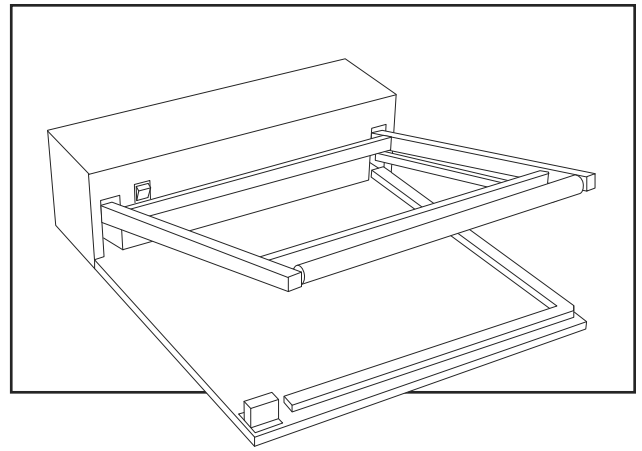

ULINE H-2378
SELLADORA CON
BARRA EN L DE
ALTA CALIDAD

800-295-5510
uline.mx