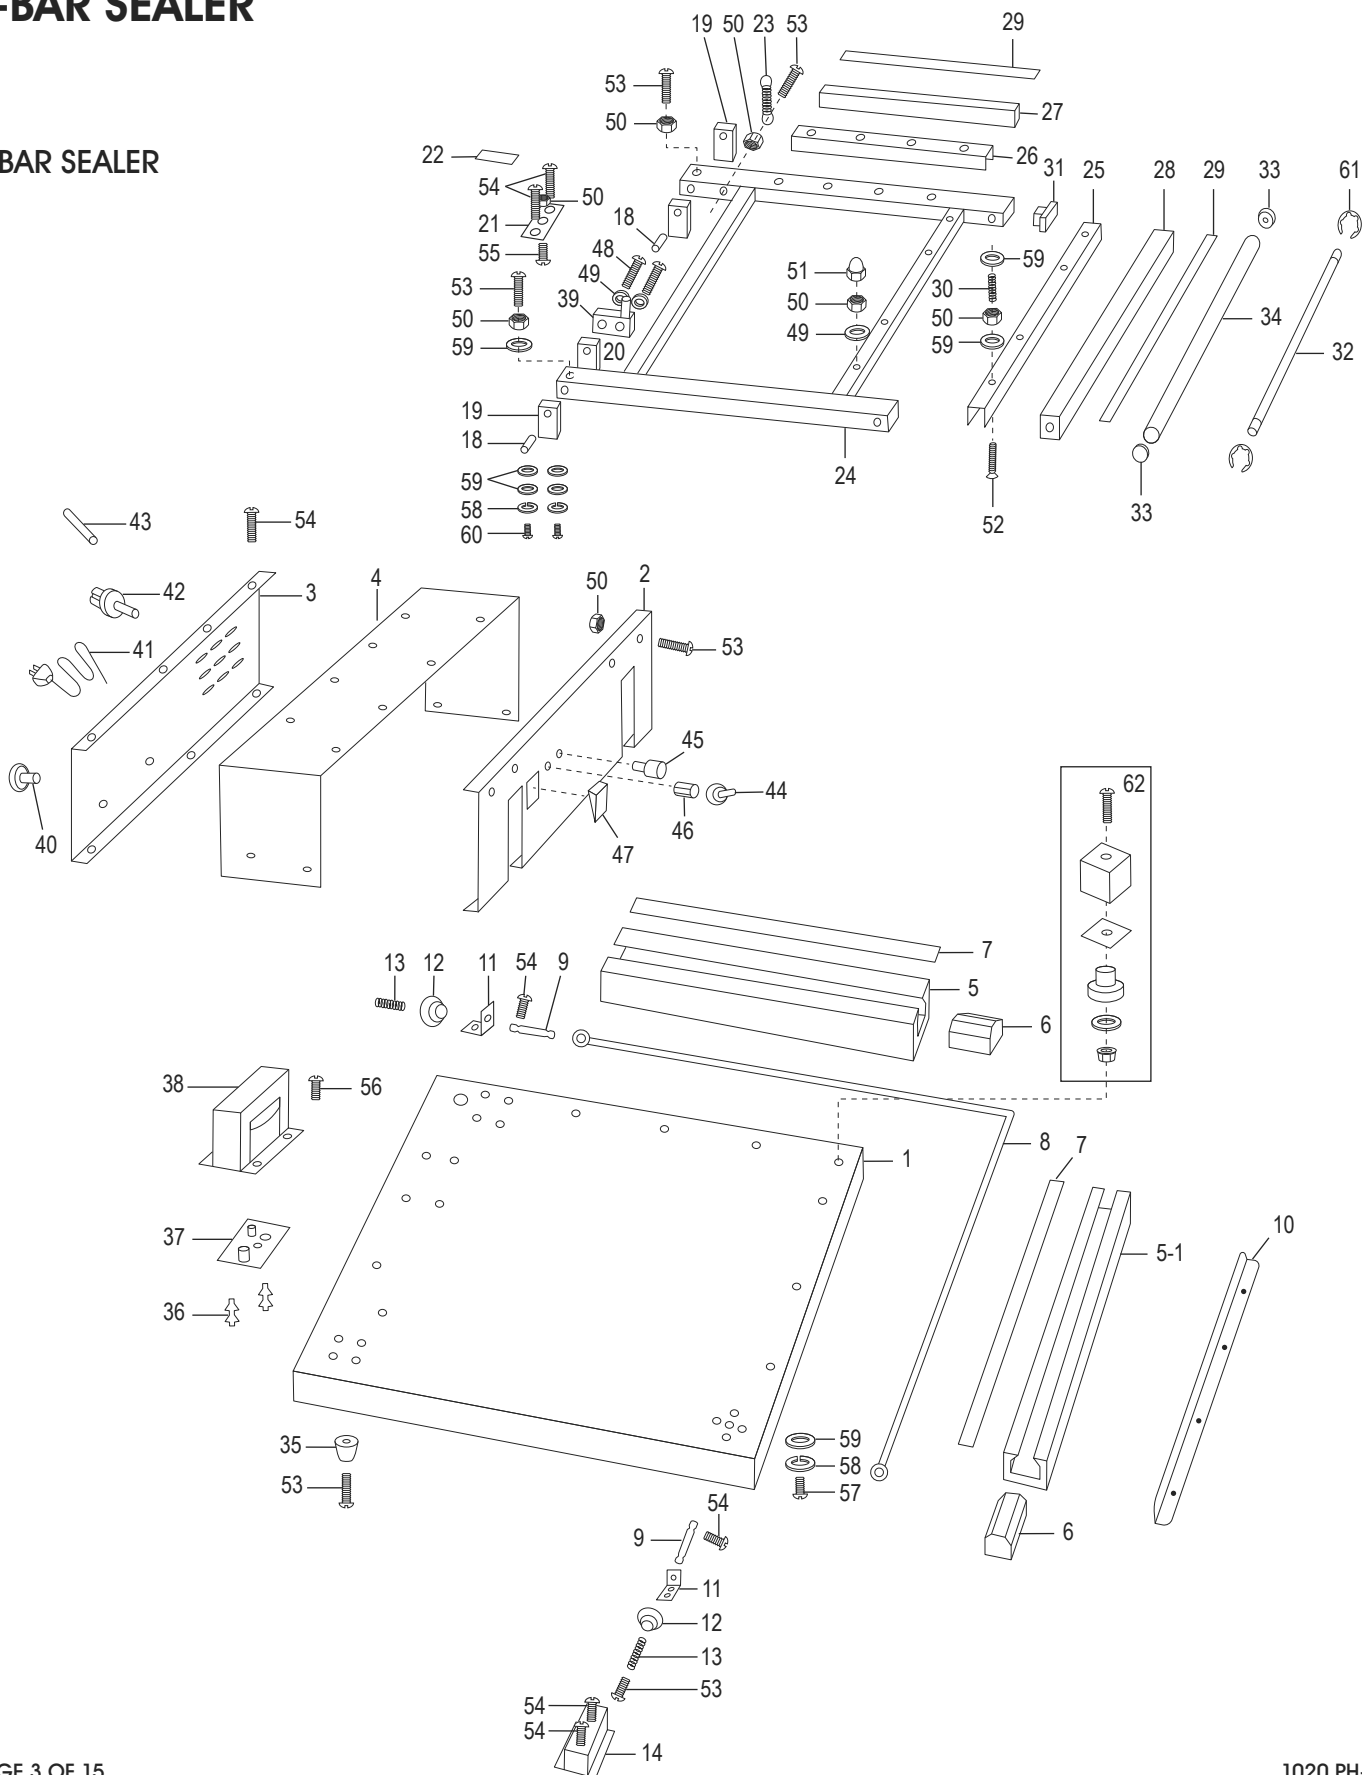

ULINE H-2378

DELUXE L-BAR SEALER

1-800-295-5510
uline.com

L-BAR SEALER

ULINE H-2378
DELUXE
L-BAR SEALER

1-800-295-5510
uline.com

L-BAR SEALER PARTS LIST

#	DESCRIPTION	QTY.	ULINE PART NO.	MFG. PART NO.
1	Bracket	1	-----	HL-01
2	Control Plate	1	-----	HL-02
3	Rear Plate	1	-----	HL-03
4	Cover	1	-----	HL-04
5	Aluminum Bracket	1	H-2378-HL05	HL-05
5-1	Aluminum Bracket	1	H-2378-HL05	HL-05
6	Ceramics	30	H-2378-HL06	HL-06
7	Flame Retardant 15 mm	1 roll	H-2378-HL07	HL-07
8	Heating Wire	1	H-2378-ELMNT	HL-08
9	Hook (Part of Front/Back Hook Set Kit)	1	H-2378-HL09	HL-09
10	Plate	1	-----	L-09B
11	Plate	1	H-2378-H24	H-24
12	Bushing (Part of Hook Set Kits)	1	-----	H-23
13	Spring (Part of Hook Set Kits)	1	-----	H-22
14	Cover	2	H-2378-H21	H-21
18	Shaft	1	-----	H-14
19	Bracket	2	-----	HL-13
20	Bracket	3	-----	HL-14
21	Plate	1	-----	H-13
22	Plate	1	-----	H-10
23	Spring	4	H-2378-HL15	HL-15
24	Sealing Arm	1	-----	HL-16
25	Silicon Bracket	1	-----	HL-17
26	Silicon Bracket	1	-----	HL-18
27	Side Silicon Rubber (Part of Silicon Rubber Set Kit)	1	-----	HL-19D
28	Front Silicon Rubber (Part of Silicon Rubber Set Kit)	1	-----	HL-19
29	Flame Retardant 13 mm	1 roll	-----	F-09
30	Spring 3045 x 7	8	H-2378-JAWSP	HL-20
31	Lid	2	-----	H-17
32	Shaft	2	-----	HL-21
33	P.E. Lid	2	-----	HL-22
34	Stainless Roller	1	-----	HL-23
35	Rubber Mat	4	-----	H-26
36	PCB Bushing	4	-----	L-17
37	P.C. Board 110V/230V	1	H-2378-PCBRD	E-12A/B