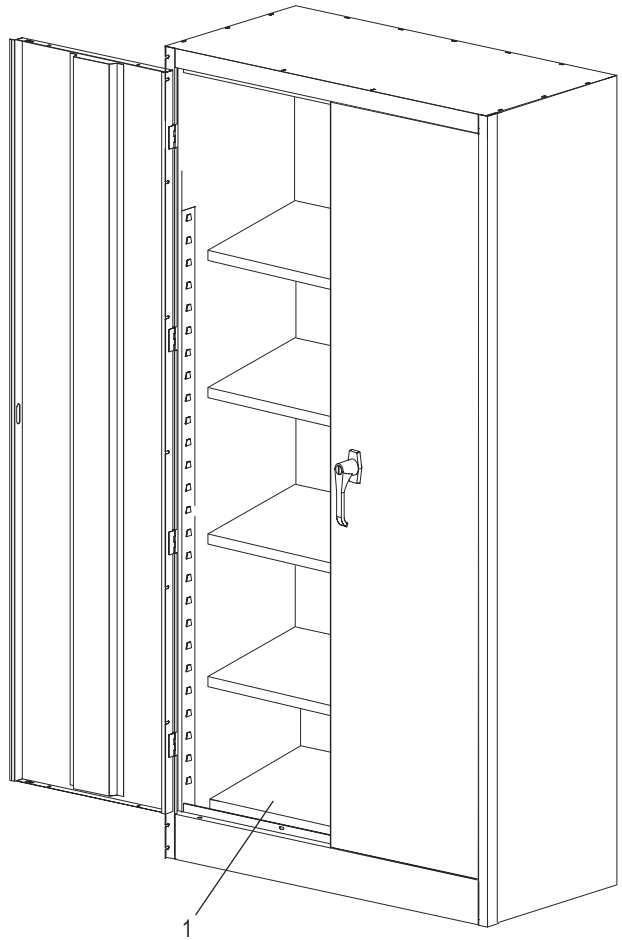

ULINE H-2217A
HEAVY DUTY STORAGE CABINET
– ASSEMBLED

1-800-295-5510
 uline.com

PRIMARY ASSEMBLY

PRIMARY ASSEMBLY PARTS LIST

#	DESCRIPTION	QTY.	ULINE PART NO.	MFG. PART NO.
1	Shelf – Black	4	H-1105ADD-BL	301-BLK
1	Shelf – Gray	4	H-1105ADD-GR	301-MGY
1	Shelf – Tan	4	H-1105ADD-T	301-CPY
	Touch Up Paint – Black (Not Shown)	1	H-5361	-----
	Touch Up Paint – Gray (Not Shown)	1	H-5362	LTUP-2-MGY
	Touch Up Paint – Tan (Not Shown)	1	H-5364	LTUP-1-CPY

**HEAVY DUTY STORAGE CABINET
– ASSEMBLED****HANDLE ASSEMBLY**

#	DESCRIPTION	QTY.	ULINE PART NO.	MFG. PART NO.
2	Lock Bar (Set of 2)	1	H-1223-#8	043LB
3	Locking Handle with Keys and Dummy Handle (Set)	1	H-2217-HANDL	043LH
4	Locking Cam	1	H-1105-13	944LC
5	Coifer Pin	1	H-2216-CTRPN	CTRPN
6	Lock Bar Guide	2	H-1105-15	944GI
7	Bolt (#8-32 x 3/8")	31	-----	-----
8	Nut (#8-32)	47	-----	-----
9	Bolt with Lock Washer (#8-32 x 1/4")	4	-----	-----
10	Nut Driver	1	H-1224-TOOL2	TOOL2
	Replacement Hardware Pack (Not Included) Bolts #8-32 x 3/8" (72), Nuts #8-32 (72)	1	H-1224-19	HW-72
	Extra Keys (Set of 2) (Not Shown)	1	H-1105-KEYS	944HP

ULINE H-2217A

**GABINETE DE USO PESADO
PARA ALMACENAMIENTO
– ENSAMBLADO**

800-295-5510
uline.mx

ENSAMBLE PRINCIPAL

LISTA DE PARTES DEL ENSAMBLE PRINCIPAL

#	DESCRIPCIÓN	CANT.	NO. DE PARTE DE ULINE	NO. DE PARTE DEL FABRICANTE
1	Repisa – Negra	4	H-1105ADD-BL	301-BLK
1	Repisa – Gris	4	H-1105ADD-GR	301-MGY
1	Repisa – Canela	4	H-1105ADD-T	301-CPY
	Pintura para Retoque – Negra (No se Muestra)	1	H-5361	-----
	Pintura para Retoque – Gris (No se Muestra)	1	H-5362	LTUP-2-MGY
	Pintura para Retoque – Canela (No se Muestra)	1	H-5364	LTUP-1-CPY