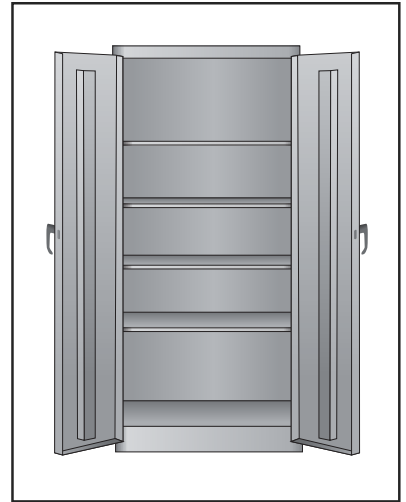

ULINE H-2217A
HEAVY DUTY STORAGE CABINET
– ASSEMBLED

1-800-295-5510
 uline.com

PRIMARY ASSEMBLY

PRIMARY ASSEMBLY PARTS LIST

#	DESCRIPTION	QTY.	ULINE PART NO.	MFG. PART NO.
1	Shelf – Black	4	H-1105ADD-BL	301-BLK
1	Shelf – Gray	4	H-1105ADD-GR	301-MGY
1	Shelf – Tan	4	H-1105ADD-T	301-CPY
	Touch Up Paint – Black (Not Shown)	1	H-5361	-----
	Touch Up Paint – Gray (Not Shown)	1	H-5362	LTUP-2-MGY
	Touch Up Paint – Tan (Not Shown)	1	H-5364	LTUP-1-CPY

**HEAVY DUTY STORAGE CABINET
– ASSEMBLED****HANDLE ASSEMBLY**

#	DESCRIPTION	QTY.	ULINE PART NO.	MFG. PART NO.
2	Lock Bar (Set of 2)	1	H-1223-#8	043LB
3	Locking Handle with Keys and Dummy Handle (Set)	1	H-2217-HANDL	043LH
4	Locking Cam	1	H-1105-13	944LC
5	Coifer Pin	1	H-2216-CTRPN	CTRPN
6	Lock Bar Guide	2	H-1105-15	944GI
7	Bolt (#8-32 x 3/8")	31	-----	-----
8	Nut (#8-32)	47	-----	-----
9	Bolt with Lock Washer (#8-32 x 1/4")	4	-----	-----
10	Nut Driver	1	H-1224-TOOL2	TOOL2
	Replacement Hardware Pack (Not Included) Bolts #8-32 x 3/8" (72), Nuts #8-32 (72)	1	H-1224-19	HW-72
	Extra Keys (Set of 2) (Not Shown)	1	H-1105-KEYS	944HP

ULINE H-2217A

**GABINETE DE USO PESADO
PARA ALMACENAMIENTO
– ENSAMBLADO**

800-295-5510
uline.mx

ENSAMBLE PRINCIPAL

LISTA DE PARTES DEL ENSAMBLE PRINCIPAL

#	DESCRIPCIÓN	CANT.	NO. DE PARTE DE ULINE	NO. DE PARTE DEL FABRICANTE
1	Repisa – Negra	4	H-1105ADD-BL	301-BLK
1	Repisa – Gris	4	H-1105ADD-GR	301-MGY
1	Repisa – Canela	4	H-1105ADD-T	301-CPY
	Pintura para Retoque – Negra (No se Muestra)	1	H-5361	-----
	Pintura para Retoque – Gris (No se Muestra)	1	H-5362	LTUP-2-MGY
	Pintura para Retoque – Canela (No se Muestra)	1	H-5364	LTUP-1-CPY