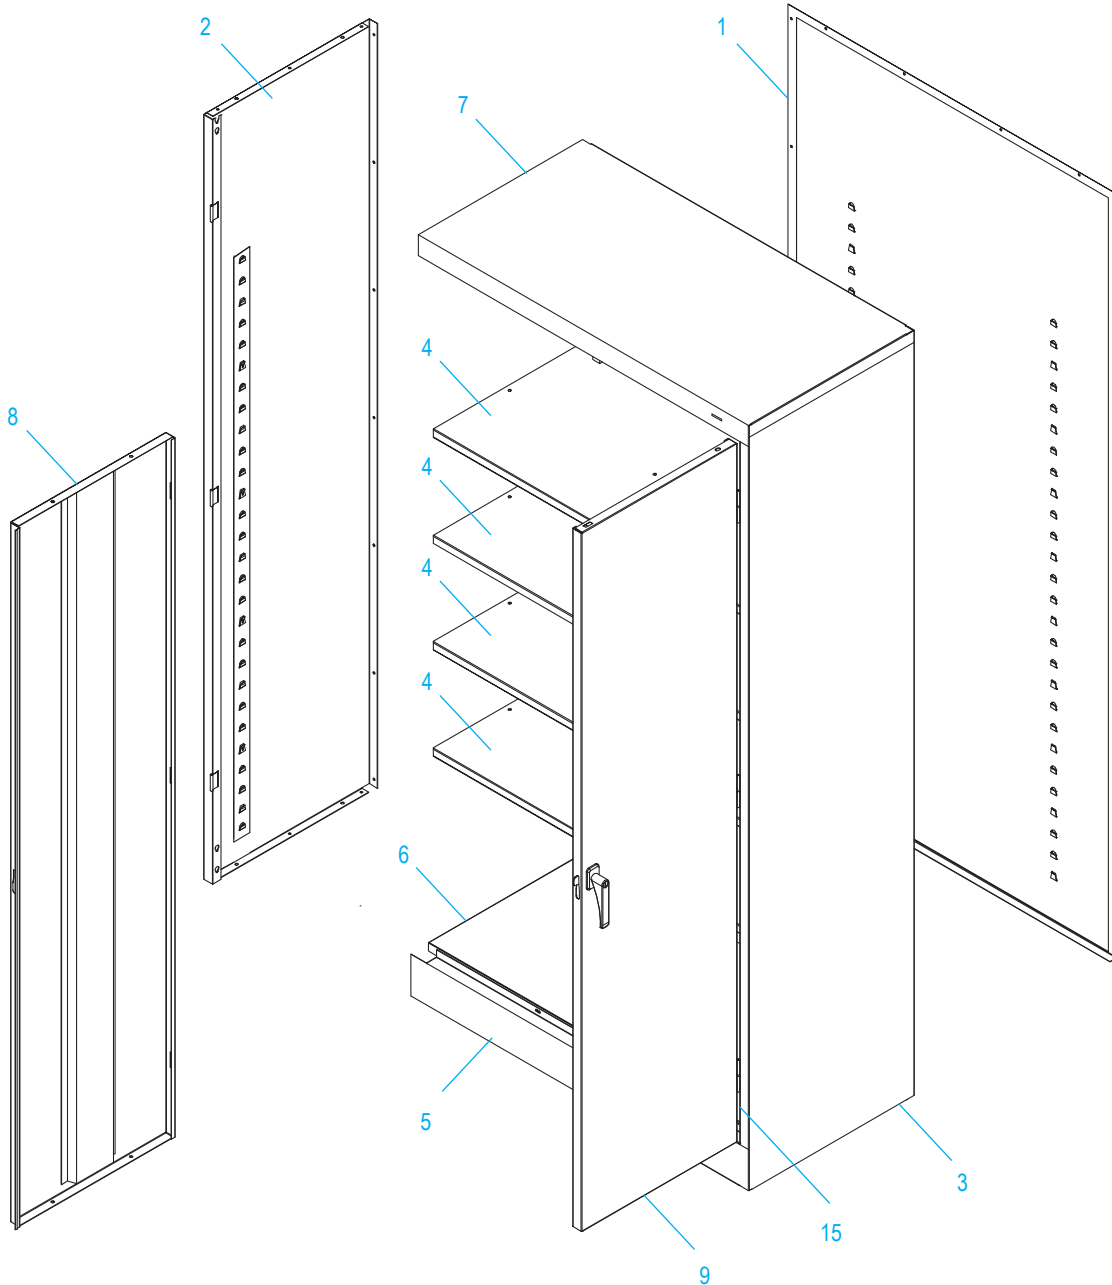

PRIMARY ASSEMBLY

ULINE H-2216
INDUSTRIAL STORAGE CABINET

1-800-295-5510
uline.com

PRIMARY ASSEMBLY PARTS LIST

#	DESCRIPTION	QTY.	ULINE PART NO.	MFG. PART NO.
1	Back Panel – Black	1	-----	944BA-BLACK
1	Back Panel – Gray	1	-----	944BA-GRAY
1	Back Panel – Tan	1	-----	944BA-PUTTY
2	Left Side – Black	1	-----	292LS-BLACK
2	Left Side – Gray	1	-----	292LS-GRAY
2	Left Side – Tan	1	-----	292LS-PUTTY
3	Right Side – Black	1	-----	292RS-BLACK
3	Right Side – Gray	1	-----	292RS-GRAY
3	Right Side – Tan	1	H-2216T-RPAN	292RS-PUTTY
4	Shelf – Black	4	H-1223ADD-BL	302-BLACK
4	Shelf – Gray	4	H-1223ADD-GR	302-GRAY
4	Shelf – Tan	4	H-1223ADD-T	302-PUTTY
5	Sill – Black	1	-----	944SI-BLACK
5	Sill – Gray	1	-----	944SI-GRAY
5	Sill – Tan	1	H-3618T-SILL	944SI-PUTTY
6	Bottom – Black	1	-----	292BO-BLACK
6	Bottom – Gray	1	-----	292BO-GRAY
6	Bottom – Tan	1	-----	292BO-PUTTY
7	Top – Black	1	-----	292TO-BLACK
7	Top – Gray	1	H-3618GR-TOP	292TO-GRAY
7	Top – Tan	1	-----	292TO-PUTTY
8	Left Door – Black	1	-----	944LD-BLACK
8	Left Door – Gray	1	H-1105-GRLDR	944LD-GRAY
8	Left Door – Tan	1	H-1105-TNLDR	944LD-PUTTY
9	Right Door – Black	1	H-1105-BLKDR	944RD-BLACK
9	Right Door – Gray	1	H-1105-GRRDR	944RD-GRAY
9	Right Door – Tan	1	H-1105-TNRDR	944RD-PUTTY