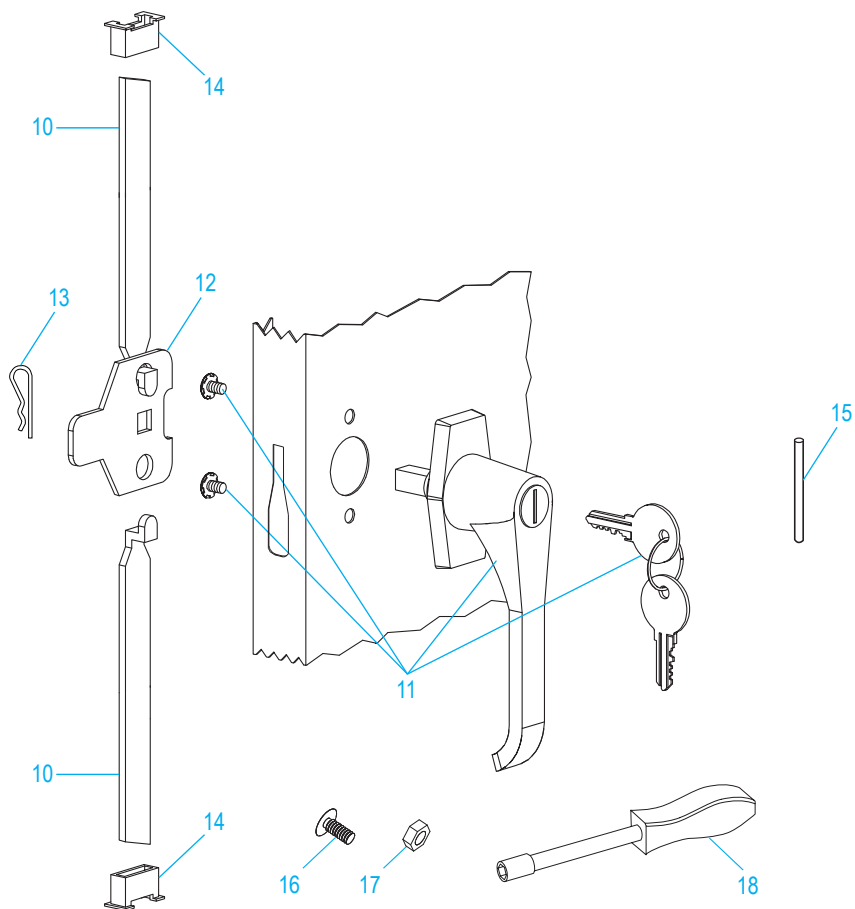

PRIMARY ASSEMBLY PARTS LIST

#	DESCRIPTION	QTY.	ULINE PART NO.	MFG. PART NO.
1	Back Panel – Black	1	-----	944BA-BLACK
1	Back Panel – Gray	1	-----	944BA-GRAY
1	Back Panel – Tan	1	-----	944BA-PUTTY
2	Left Side – Black	1	-----	292LS-BLACK
2	Left Side – Gray	1	-----	292LS-GRAY
2	Left Side – Tan	1	-----	292LS-PUTTY
3	Right Side – Black	1	-----	292RS-BLACK
3	Right Side – Gray	1	-----	292RS-GRAY
3	Right Side – Tan	1	H-2216T-RPAN	292RS-PUTTY
4	Shelf – Black	4	H-1223ADD-BL	302-BLACK
4	Shelf – Gray	4	H-1223ADD-GR	302-GRAY
4	Shelf – Tan	4	H-1223ADD-T	302-PUTTY
5	Sill – Black	1	-----	944SI-BLACK
5	Sill – Gray	1	-----	944SI-GRAY
5	Sill – Tan	1	H-3618T-SILL	944SI-PUTTY
6	Bottom – Black	1	-----	292BO-BLACK
6	Bottom – Gray	1	-----	292BO-GRAY
6	Bottom – Tan	1	-----	292BO-PUTTY
7	Top – Black	1	-----	292TO-BLACK
7	Top – Gray	1	H-3618GR-TOP	292TO-GRAY
7	Top – Tan	1	-----	292TO-PUTTY
8	Left Door – Black	1	-----	944LD-BLACK
8	Left Door – Gray	1	H-1105-GRLDR	944LD-GRAY
8	Left Door – Tan	1	H-1105-TNLDR	944LD-PUTTY
9	Right Door – Black	1	H-1105-BLKDR	944RD-BLACK
9	Right Door – Gray	1	H-1105-GRRDR	944RD-GRAY
9	Right Door – Tan	1	H-1105-TNRDR	944RD-PUTTY

HANDLE ASSEMBLY

#	DESCRIPTION	QTY.	ULINE PART NO.	MFG. PART NO.
10	Lock Bar (Set)	1	H-1105-11	944LB
11	Door Handle with Keys and Hardware	1	H-1105-12	BR-LKHND
12	Locking Cam	1	H-1105-13	944LC
13	Cotter Pin	1	H-2216-CTRPN	CTRPN
14	Lock Bar Guide	2	H-1105-15	944GI
15	Hinge Pin	6	H-1106-16	944HP
16	Bolt (#8-32 x 3/8")	44	-----	-----
17	Nut (#8-32)	44	-----	-----
18	Nut Driver	1	H-1224-TOOL2	TOOL-2
	Replacement Hardware Pack (Not Included) Bolts #8-32 x 3/8" (72), Nuts #8-32 (72)	1	H-1224-19	HW-72