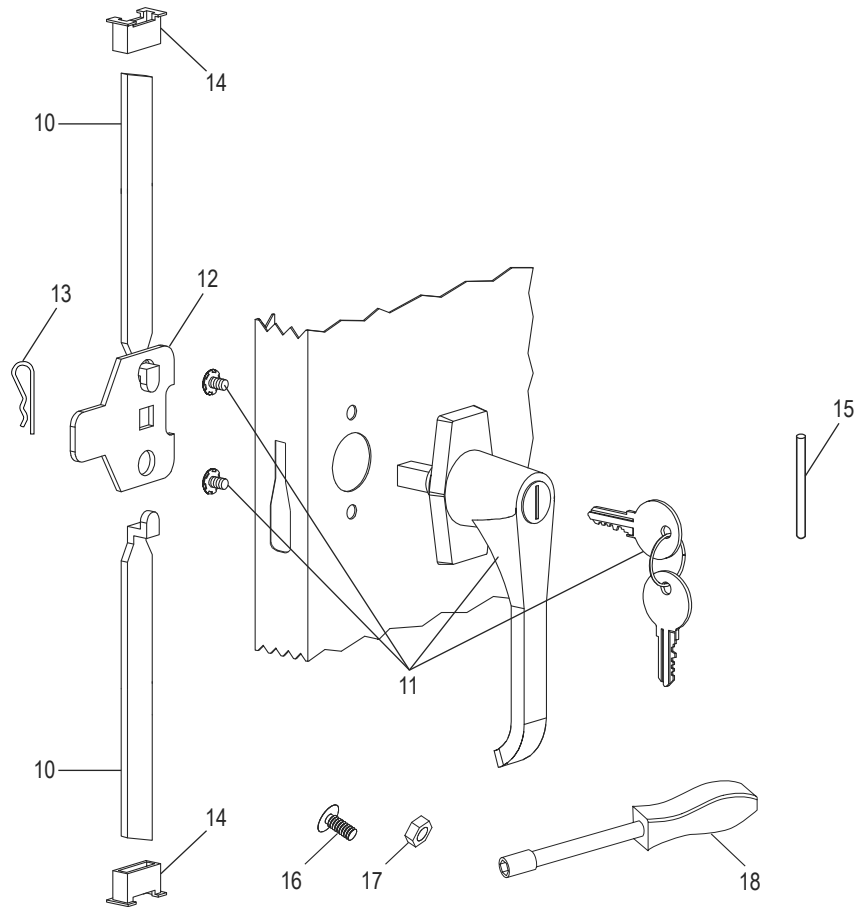

ULINE H-2216

GABINETE INDUSTRIAL PARA ALMACENAMIENTO

800-295-5510
uline.mx

ENSAMBLE DEL ASA

#	DESCRIPCIÓN	CANT.	NO. DE PARTE DE ULINE	NO. DE PARTE DEL FABRICANTE
10	Barra de Seguridad (Juego)	1	H-1105-11	944LB
11	Asa de Bloqueo con Llaves y Accesorios	1	H-1105-12	944LH
12	Leva con Seguro	1	H-1105-13	944LC
13	Pasador de Chaveta	1	H-2216-CTRPN	CTRPN
14	Guía de la Barra de Seguridad	2	H-1105-15	944GI
15	Pasador de la Bisagra	6	H-1106-16	944HP
16	Perno (#8-32 x 3/8")	44	-----	-----
17	Tuerca (#8-32)	44	-----	-----
18	Llave de Tuercas	1	H-1224-TOOL2	TOOL-2
	Paquete de Tornillería de Reemplazo (No Incluido) Pernos #8-32 x 3/8" (72), Tuercas #8-32 (72)	1	H-1224-19	HW-72
	Llaves Adicionales (Set de 2) (No Se Muestran)	1	H-1105-KEYS	-----