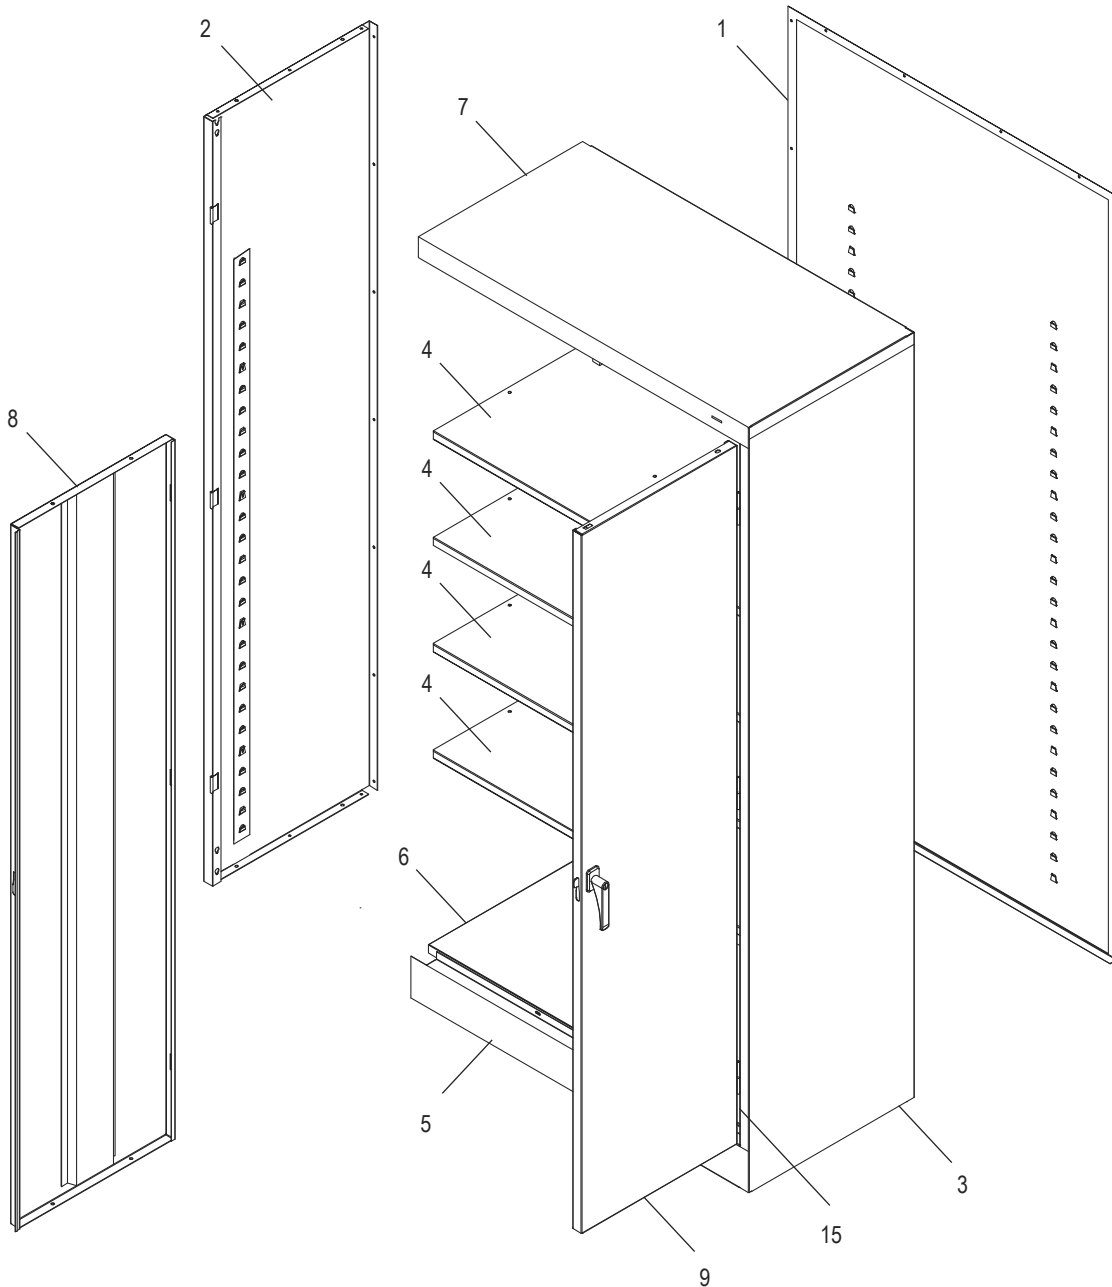

## PRIMARY ASSEMBLY

**ULINE** H-2216  
**INDUSTRIAL STORAGE CABINET**

1-800-295-5510  
 uline.com

PRIMARY ASSEMBLY PARTS LIST

#	DESCRIPTION	QTY.	ULINE PART NO.	MFG. PART NO.
1	Back Panel – Black	1	-----	944BA-BLK
1	Back Panel – Gray	1	H-3109-BACK	944BA-MGY
1	Back Panel – Tan	1	-----	944BA-CPY
2	Left Side – Black	1	-----	292LS-BLK
2	Left Side – Gray	1	-----	292LS-MGY
2	Left Side – Tan	1	-----	292LS-CPY
3	Right Side – Black	1	-----	292RS-BLK
3	Right Side – Gray	1	H-2216GR-RHT	292RS-MGY
3	Right Side – Tan	1	H-2216T-RPAN	292RS-CPY
4	Shelf – Black	4	H-1223ADD-BL	302-BLK
4	Shelf – Gray	4	H-1223ADD-GR	302-MGY
4	Shelf – Tan	4	H-1223ADD-T	302-CPY
5	Sill – Black	1	-----	944SIN-BLK
5	Sill – Gray	1	-----	944SIN-MGY
5	Sill – Tan	1	H-3618T-SILL	944SIN-CPY
6	Bottom – Black	1	-----	292BO-BLK
6	Bottom – Gray	1	-----	292BO-MGY
6	Bottom – Tan	1	-----	292BO-CPY
7	Top – Black	1	-----	292TO-BLK
7	Top – Gray	1	H-3618GR-TOP	292TO-MGY
7	Top – Tan	1	-----	292TO-CPY
8	Left Door – Black	1	H-1105-LDRBL	944LD-BLK
8	Left Door – Gray	1	H-1105-GRLDR	944LD-MGY
8	Left Door – Tan	1	H-1105-TNLDR	944LD-CPY
9	Right Door – Black	1	H-1105-BLKDR	944RD-BLK
9	Right Door – Gray	1	H-1105-GRRDR	944RD-MGY
9	Right Door – Tan	1	H-1105-TNRDR	944RD-CPY
	Touch Up Paint – Black (Not Shown)	1	H-5361	-----
	Touch Up Paint – Gray (Not Shown)	1	H-5362	LTUP-2-MGY
	Touch Up Paint – Tan (Not Shown)	1	H-5364	LTUP-1-CPY

HANDLE ASSEMBLY

#	DESCRIPTION	QTY.	ULINE PART NO.	MFG. PART NO.
10	Lock Bar (Set)	1	H-1105-11	944LB
11	Door Handle with Keys and Hardware	1	H-1105-12	944LH
12	Locking Cam	1	H-1105-13	944LC
13	Cotter Pin	1	H-2216-CTRPN	CTRPN
14	Lock Bar Guide	2	H-1105-15	944GI
15	Hinge Pin	6	H-1106-16	944HP
16	Bolt (#8-32 x 3/8")	44	-----	-----
17	Nut (#8-32)	44	-----	-----
18	Nut Driver	1	H-1224-TOOL2	TOOL-2
	Replacement Hardware Pack (Not Included) Bolts #8-32 x 3/8" (72), Nuts #8-32 (72)	1	H-1224-19	HW-72
	Extra Keys (Set of 2) (Not Shown)	1	H-1105-KEYS	-----