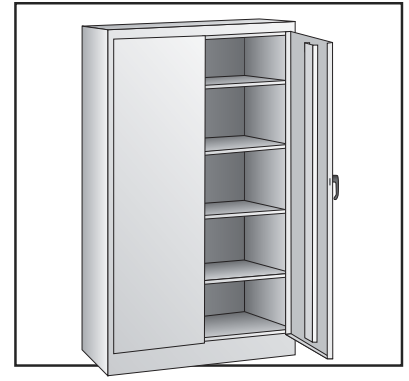

ULINE H-2216
GABINETE INDUSTRIAL
PARA ALMACENAMIENTO

800-295-5510
uline.mx