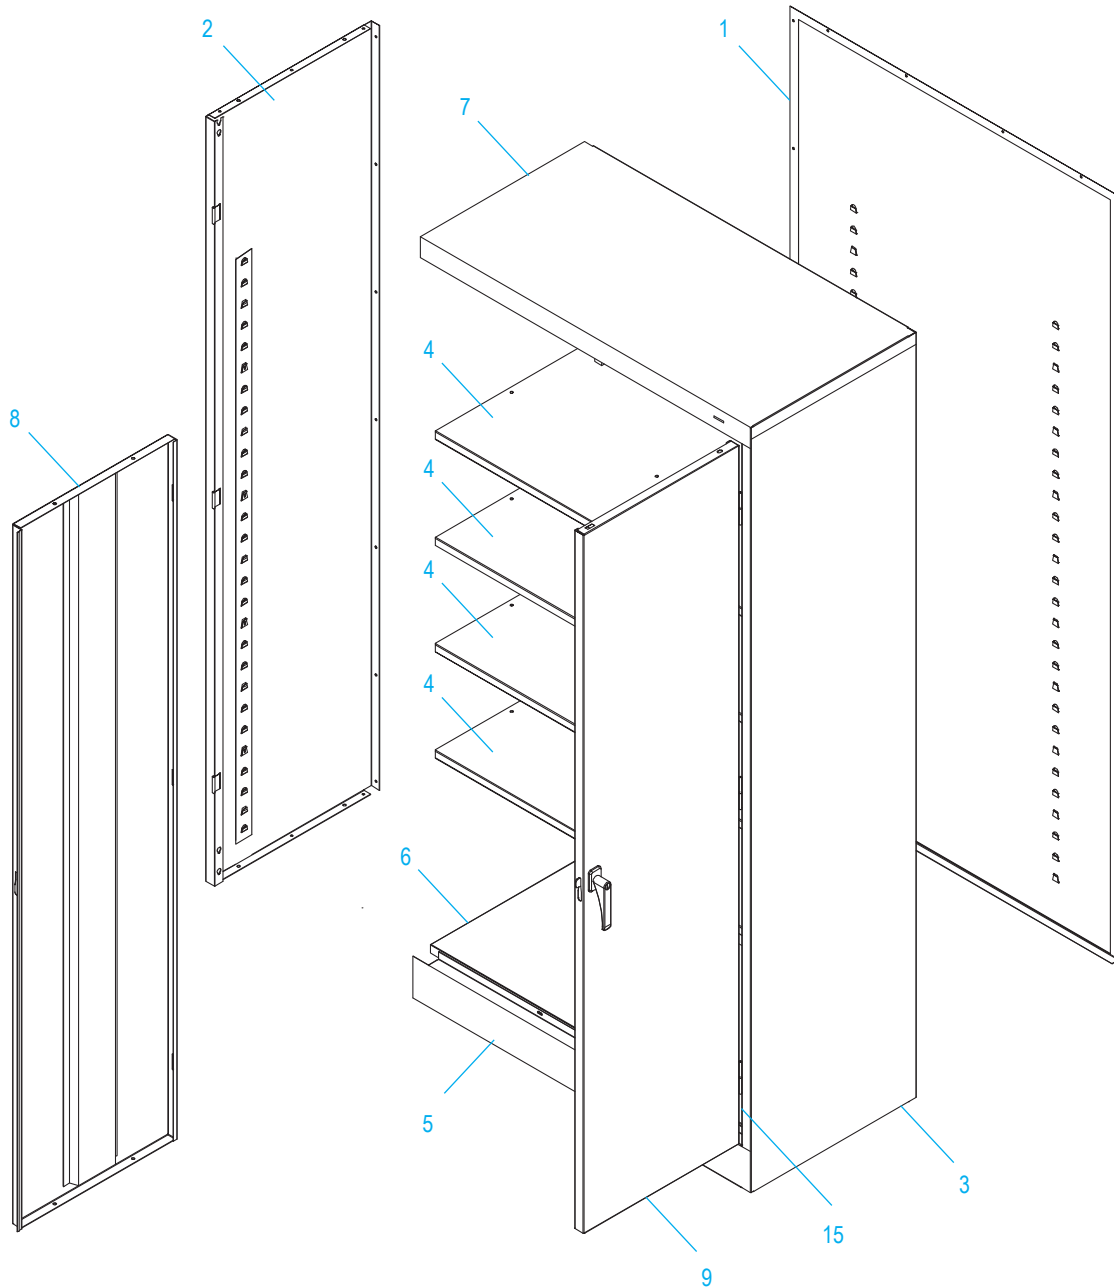

ENSAMBLE PRIMARIO

ULINE H-2216
GABINETE INDUSTRIAL
PARA ALMACENAMIENTO

800-295-5510
uline.mx

LISTA DE PARTES DEL ENSAMBLE PRIMARIO

#	DESCRIPCIÓN	CANT.	NO. DE PARTE DE ULINE	NO. DE PARTE DEL FABRICANTE
1	Panel Posterior – Negro	1	-----	944BA-BLACK
1	Panel Posterior – Gris	1	-----	944BA-GRAY
1	Panel Posterior – Canela	1	-----	944BA-PUTTY
2	Lado Izquierdo – Negro	1	-----	292LS-BLACK
2	Lado Izquierdo – Gris	1	-----	292LS-GRAY
2	Lado Izquierdo – Canela	1	-----	292LS-PUTTY
3	Lado Derecho – Negro	1	-----	292RS-BLACK
3	Lado Derecho – Gris	1	-----	292RS-GRAY
3	Lado Derecho – Canela	1	H-2216T-RPAN	292RS-PUTTY
4	Repisa – Negro	4	H-1223ADD-BL	302-BLACK
4	Repisa – Gris	4	H-1223ADD-GR	302-GRAY
4	Repisa – Canela	4	H-1223ADD-T	302-PUTTY
5	Umbral – Negro	1	-----	944SI-BLACK
5	Umbral – Gris	1	-----	944SI-GRAY
5	Umbral – Canela	1	H-3618T-SILL	944SI-PUTTY
6	Parte Inferior – Negro	1	-----	292BO-BLACK
6	Parte Inferior – Gris	1	-----	292BO-GRAY
6	Parte Inferior – Canela	1	-----	292BO-PUTTY
7	Parte Superior – Negro	1	-----	292TO-BLACK
7	Parte Superior – Gris	1	H-3618GR-TOP	292TO-GRAY
7	Parte Superior – Canela	1	-----	292TO-PUTTY
8	Puerta Izquierda – Negro	1	-----	944LD-BLACK
8	Puerta Izquierda – Gris	1	H-1105-GRLDR	944LD-GRAY
8	Puerta Izquierda – Canela	1	H-1105-TNLDR	944LD-PUTTY
9	Puerta Derecha – Negro	1	H-1105-BLKDR	944RD-BLACK
9	Puerta Derecha – Gris	1	H-1105-GRRDR	944RD-GRAY
9	Puerta Derecha – Canela	1	H-1105-TNRDR	944RD-PUTTY