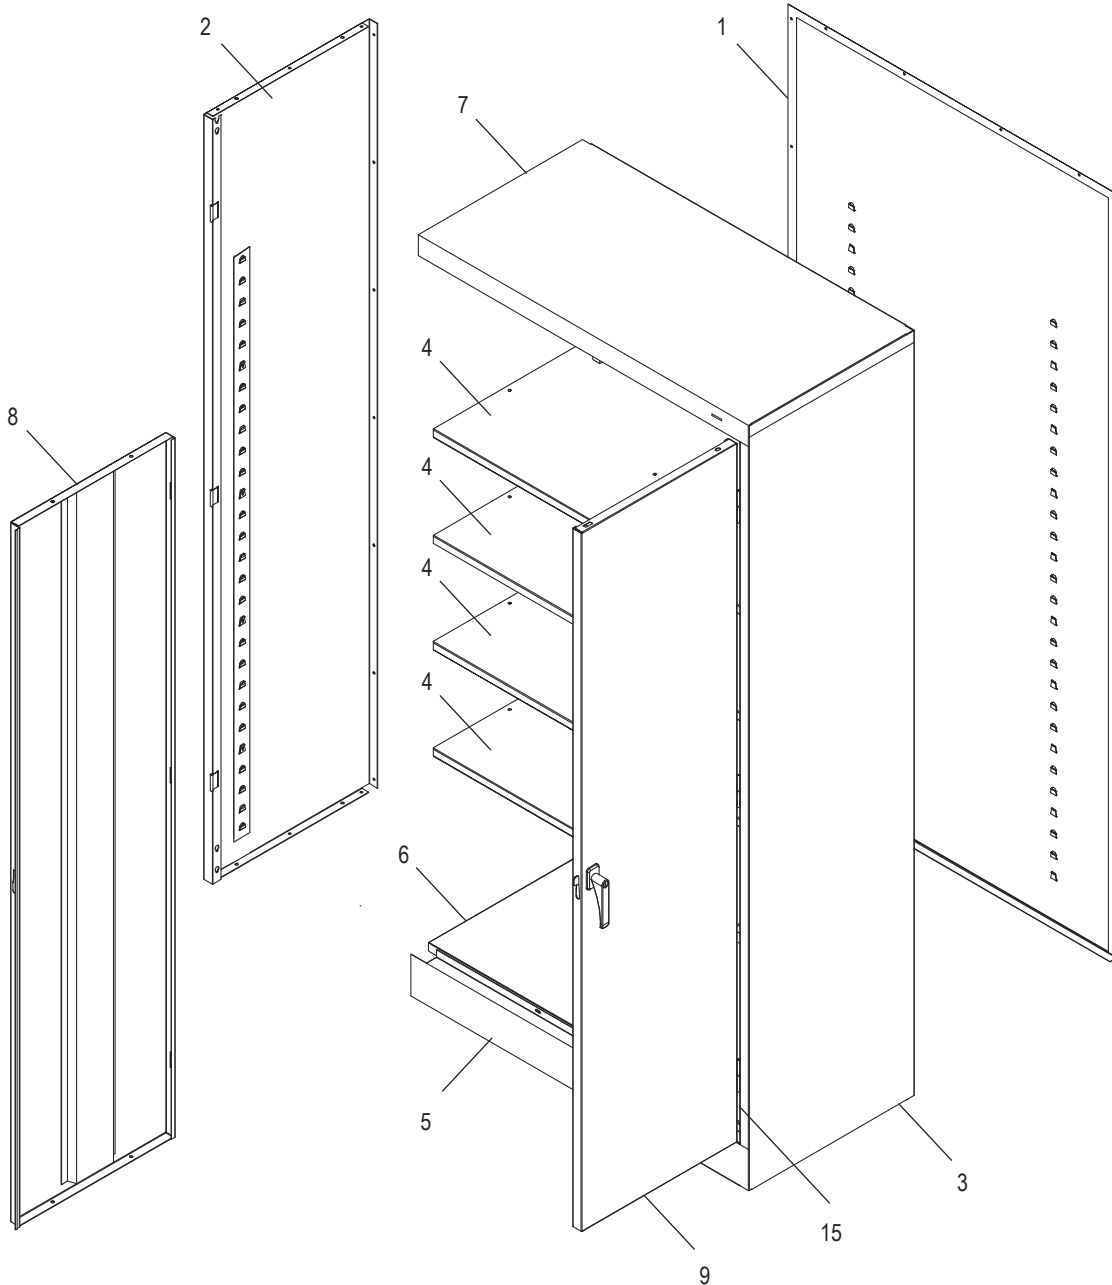

ENSAMBLE PRIMARIO

ULINE H-2216
GABINETE INDUSTRIAL
PARA ALMACENAMIENTO

800-295-5510
uline.mx

LISTA DE PARTES DEL ENSAMBLE PRIMARIO

#	DESCRIPCIÓN	CANT.	NO. DE PARTE DE ULINE	NO. DE PARTE DEL FABRICANTE
1	Panel Posterior – Negro	1	-----	944BA-BLK
1	Panel Posterior – Gris	1	H-3109-BACK	944BA-MGY
1	Panel Posterior – Canela	1	-----	944BA-CPY
2	Lado Izquierdo – Negro	1	-----	292LS-BLK
2	Lado Izquierdo – Gris	1	-----	292LS-MGY
2	Lado Izquierdo – Canela	1	-----	292LS-CPY
3	Lado Derecho – Negro	1	-----	292RS-BLK
3	Lado Derecho – Gris	1	H-2216GR-RHT	292RS-MGY
3	Lado Derecho – Canela	1	H-2216T-RPAN	292RS-CPY
4	Repisa – Negro	4	H-1223ADD-BL	302-BLK
4	Repisa – Gris	4	H-1223ADD-GR	302-MGY
4	Repisa – Canela	4	H-1223ADD-T	302-CPY
5	Umbral – Negro	1	-----	944SIN-BLK
5	Umbral – Gris	1	-----	944SIN-MGY
5	Umbral – Canela	1	H-3618T-SILL	944SIN-CPY
6	Parte Inferior – Negro	1	-----	292BO-BLK
6	Parte Inferior – Gris	1	-----	292BO-MGY
6	Parte Inferior – Canela	1	-----	292BO-CPY
7	Parte Superior – Negro	1	-----	292TO-BLK
7	Parte Superior – Gris	1	H-3618GR-TOP	292TO-MGY
7	Parte Superior – Canela	1	-----	292TO-CPY
8	Puerta Izquierda – Negro	1	H-1105-LDRBL	944LD-BLK
8	Puerta Izquierda – Gris	1	H-1105-GRLDR	944LD-MGY
8	Puerta Izquierda – Canela	1	H-1105-TNLDR	944LD-CPY
9	Puerta Derecha – Negro	1	H-1105-BLKDR	944RD-BLK
9	Puerta Derecha – Gris	1	H-1105-GRRDR	944RD-MGY
9	Puerta Derecha – Canela	1	H-1105-TNRDR	944RD-CPY
	Pintura para Retoques – Negra (No Se Muestra)	1	H-5361	-----
	Pintura para Retoques – Gris (No Se Muestra)	1	H-5362	LTUP-2-MGY
	Pintura para Retoques – Canela (No Se Muestra)	1	H-5364	LTUP-1-CPY