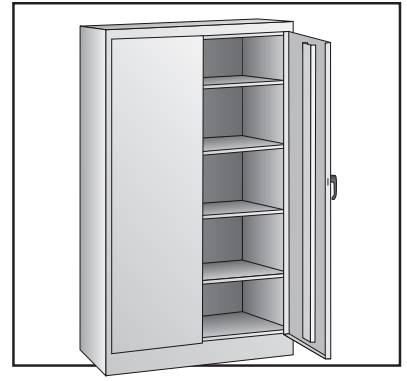

ULINE H-2216 INDUSTRIAL STORAGE CABINET

1-800-295-5510
uline.com

Para Español, vea páginas 4-6.
Pour le français, consulter les pages 7-9.

PRIMARY ASSEMBLY

ULINE H-2216
INDUSTRIAL STORAGE CABINET

1-800-295-5510
 uline.com

PRIMARY ASSEMBLY PARTS LIST

#	DESCRIPTION	QTY.	ULINE PART NO.	MFG. PART NO.
1	Back Panel – Black	1	-----	944BA-BLACK
1	Back Panel – Gray	1	-----	944BA-GRAY
1	Back Panel – Tan	1	-----	944BA-PUTTY
2	Left Side – Black	1	-----	292LS-BLACK
2	Left Side – Gray	1	-----	292LS-GRAY
2	Left Side – Tan	1	-----	292LS-PUTTY
3	Right Side – Black	1	-----	292RS-BLACK
3	Right Side – Gray	1	-----	292RS-GRAY
3	Right Side – Tan	1	H-2216T-RPAN	292RS-PUTTY
4	Shelf – Black	4	H-1223ADD-BL	302-BLACK
4	Shelf – Gray	4	H-1223ADD-GR	302-GRAY
4	Shelf – Tan	4	H-1223ADD-T	302-PUTTY
5	Sill – Black	1	-----	944SI-BLACK
5	Sill – Gray	1	-----	944SI-GRAY
5	Sill – Tan	1	H-3618T-SILL	944SI-PUTTY
6	Bottom – Black	1	-----	292BO-BLACK
6	Bottom – Gray	1	-----	292BO-GRAY
6	Bottom – Tan	1	-----	292BO-PUTTY
7	Top – Black	1	-----	292TO-BLACK
7	Top – Gray	1	H-3618GR-TOP	292TO-GRAY
7	Top – Tan	1	-----	292TO-PUTTY
8	Left Door – Black	1	-----	944LD-BLACK
8	Left Door – Gray	1	H-1105-GRLDR	944LD-GRAY
8	Left Door – Tan	1	H-1105-TNLDR	944LD-PUTTY
9	Right Door – Black	1	H-1105-BLKDR	944RD-BLACK
9	Right Door – Gray	1	H-1105-GRRDR	944RD-GRAY
9	Right Door – Tan	1	H-1105-TNRDR	944RD-PUTTY

HANDLE ASSEMBLY

#	DESCRIPTION	QTY.	ULINE PART NO.	MFG. PART NO.
10	Lock Bar (Set)	1	H-1105-11	944LB
11	Door Handle with Keys and Hardware	1	H-1105-12	BR-LKHND
12	Locking Cam	1	H-1105-13	944LC
13	Cotter Pin	1	H-2216-CTRPN	CTRPN
14	Lock Bar Guide	2	H-1105-15	944GI
15	Hinge Pin	6	H-1106-16	944HP
16	Bolt (#8-32 x 3/8")	44	-----	-----
17	Nut (#8-32)	44	-----	-----
18	Nut Driver	1	H-1224-TOOL2	TOOL-2
	Replacement Hardware Pack (Not Included) Bolts #8-32 x 3/8" (72), Nuts #8-32 (72)	1	H-1224-19	HW-72