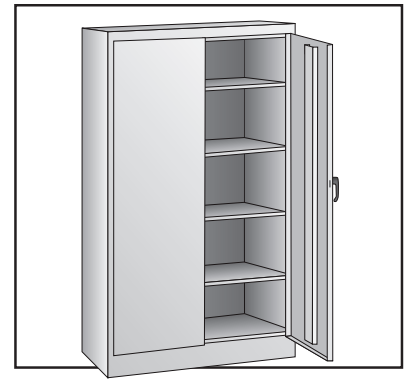

PRIMARY ASSEMBLY PARTS LIST

#	DESCRIPTION	QTY.	ULINE PART NO.	MFG. PART NO.
1	Back Panel – Black	1	-----	944BA-BLACK
1	Back Panel – Gray	1	-----	944BA-GRAY
1	Back Panel – Tan	1	-----	944BA-PUTTY
2	Left Side – Black	1	-----	292LS-BLACK
2	Left Side – Gray	1	-----	292LS-GRAY
2	Left Side – Tan	1	-----	292LS-PUTTY
3	Right Side – Black	1	-----	292RS-BLACK
3	Right Side – Gray	1	-----	292RS-GRAY
3	Right Side – Tan	1	H-2216T-RPAN	292RS-PUTTY
4	Shelf – Black	4	H-1223ADD-BL	302-BLACK
4	Shelf – Gray	4	H-1223ADD-GR	302-GRAY
4	Shelf – Tan	4	H-1223ADD-T	302-PUTTY
5	Sill – Black	1	-----	944SI-BLACK
5	Sill – Gray	1	-----	944SI-GRAY
5	Sill – Tan	1	H-3618T-SILL	944SI-PUTTY
6	Bottom – Black	1	-----	292BO-BLACK
6	Bottom – Gray	1	-----	292BO-GRAY
6	Bottom – Tan	1	-----	292BO-PUTTY
7	Top – Black	1	-----	292TO-BLACK
7	Top – Gray	1	H-3618GR-TOP	292TO-GRAY
7	Top – Tan	1	-----	292TO-PUTTY
8	Left Door – Black	1	-----	944LD-BLACK
8	Left Door – Gray	1	H-1105-GRLDR	944LD-GRAY
8	Left Door – Tan	1	H-1105-TNLDR	944LD-PUTTY
9	Right Door – Black	1	H-1105-BLKDR	944RD-BLACK
9	Right Door – Gray	1	H-1105-GRRDR	944RD-GRAY
9	Right Door – Tan	1	H-1105-TNRDR	944RD-PUTTY

HANDLE ASSEMBLY

#	DESCRIPTION	QTY.	ULINE PART NO.	MFG. PART NO.
10	Lock Bar (Set)	1	H-1105-11	944LB
11	Door Handle with Keys and Hardware	1	H-1105-12	BR-LKHND
12	Locking Cam	1	H-1105-13	944LC
13	Cotter Pin	1	H-2216-CTRPN	CTRPN
14	Lock Bar Guide	2	H-1105-15	944GI
15	Hinge Pin	6	H-1106-16	944HP
16	Bolt (#8-32 x 3/8")	44	-----	-----
17	Nut (#8-32)	44	-----	-----
18	Nut Driver	1	H-1224-TOOL2	TOOL-2
	Replacement Hardware Pack (Not Included) Bolts #8-32 x 3/8" (72), Nuts #8-32 (72)	1	H-1224-19	HW-72

ULINE H-2216

GABINETE INDUSTRIAL PARA ALMACENAMIENTO

800-295-5510
uline.mx

ENSAMBLE PRIMARIO

ULINE H-2216
GABINETE INDUSTRIAL
PARA ALMACENAMIENTO

800-295-5510
 uline.mx

LISTA DE PARTES DEL ENSAMBLE PRIMARIO