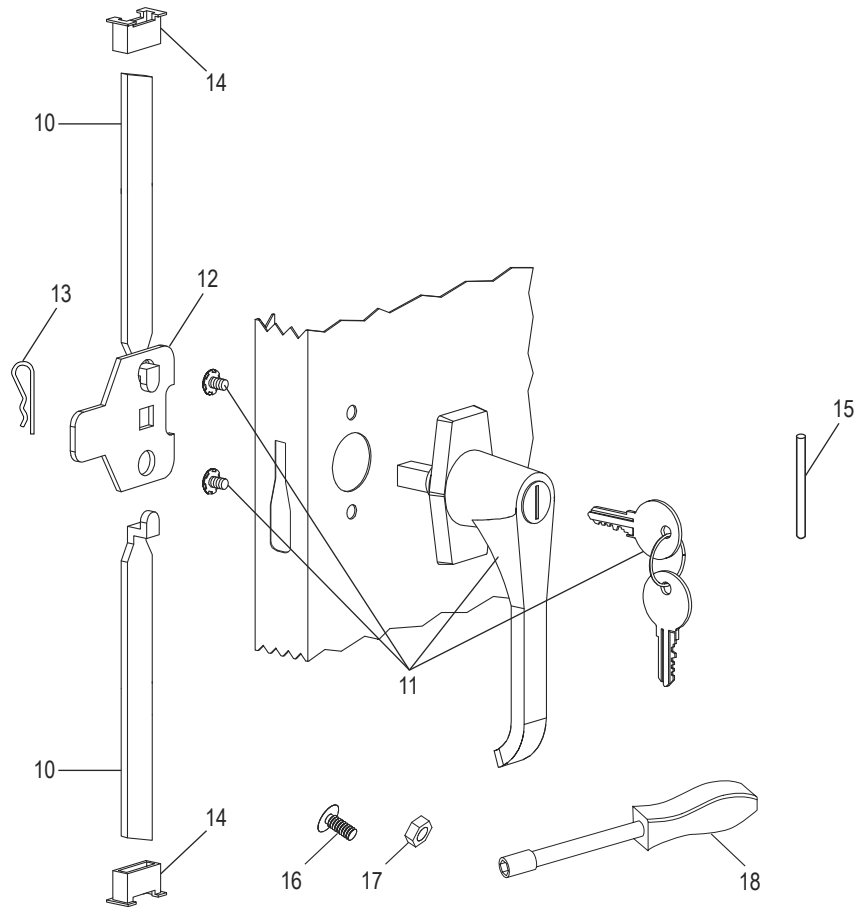

## PRIMARY ASSEMBLY

**ULINE** H-2216  
**INDUSTRIAL STORAGE CABINET**

1-800-295-5510  
 uline.com

PRIMARY ASSEMBLY PARTS LIST

#	DESCRIPTION	QTY.	ULINE PART NO.	MFG. PART NO.
1	Back Panel – Black	1	-----	944BA-BLK
1	Back Panel – Gray	1	H-3109-BACK	944BA-MGY
1	Back Panel – Tan	1	-----	944BA-CPY
2	Left Side – Black	1	-----	292LS-BLK
2	Left Side – Gray	1	-----	292LS-MGY
2	Left Side – Tan	1	-----	292LS-CPY
3	Right Side – Black	1	-----	292RS-BLK
3	Right Side – Gray	1	H-2216GR-RHT	292RS-MGY
3	Right Side – Tan	1	H-2216T-RPAN	292RS-CPY
4	Shelf – Black	4	H-1223ADD-BL	302-BLK
4	Shelf – Gray	4	H-1223ADD-GR	302-MGY
4	Shelf – Tan	4	H-1223ADD-T	302-CPY
5	Sill – Black	1	-----	944SIN-BLK
5	Sill – Gray	1	-----	944SIN-MGY
5	Sill – Tan	1	H-3618T-SILL	944SIN-CPY
6	Bottom – Black	1	-----	292BO-BLK
6	Bottom – Gray	1	-----	292BO-MGY
6	Bottom – Tan	1	-----	292BO-CPY
7	Top – Black	1	-----	292TO-BLK
7	Top – Gray	1	H-3618GR-TOP	292TO-MGY
7	Top – Tan	1	-----	292TO-CPY
8	Left Door – Black	1	H-1105-LDRBL	944LD-BLK
8	Left Door – Gray	1	H-1105-GRLDR	944LD-MGY
8	Left Door – Tan	1	H-1105-TNLDR	944LD-CPY
9	Right Door – Black	1	H-1105-BLKDR	944RD-BLK
9	Right Door – Gray	1	H-1105-GRRDR	944RD-MGY
9	Right Door – Tan	1	H-1105-TNRDR	944RD-CPY
	Touch Up Paint – Black (Not Shown)	1	H-5361	-----
	Touch Up Paint – Gray (Not Shown)	1	H-5362	LTUP-2-MGY
	Touch Up Paint – Tan (Not Shown)	1	H-5364	LTUP-1-CPY

HANDLE ASSEMBLY

#	DESCRIPTION	QTY.	ULINE PART NO.	MFG. PART NO.
10	Lock Bar (Set)	1	H-1105-11	944LB
11	Door Handle with Keys and Hardware	1	H-1105-12	944LH
12	Locking Cam	1	H-1105-13	944LC
13	Cotter Pin	1	H-2216-CTRPN	CTRPN
14	Lock Bar Guide	2	H-1105-15	944GI
15	Hinge Pin	6	H-1106-16	944HP
16	Bolt (#8-32 x 3/8")	44	-----	-----
17	Nut (#8-32)	44	-----	-----
18	Nut Driver	1	H-1224-TOOL2	TOOL-2
	Replacement Hardware Pack (Not Included) Bolts #8-32 x 3/8" (72), Nuts #8-32 (72)	1	H-1224-19	HW-72
	Extra Keys (Set of 2) (Not Shown)	1	H-1105-KEYS	-----