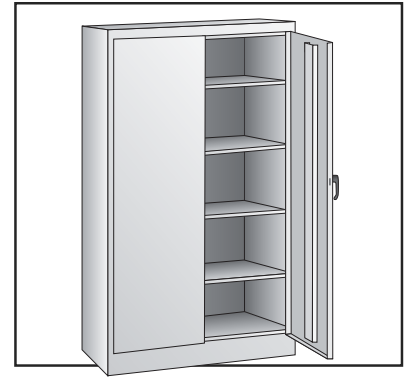

## PRIMARY ASSEMBLY

**ULINE** H-2216  
**INDUSTRIAL STORAGE CABINET**

1-800-295-5510  
 uline.com

PRIMARY ASSEMBLY PARTS LIST

#	DESCRIPTION	QTY.	ULINE PART NO.	MFG. PART NO.
1	Back Panel – Black	1	-----	944BA-BLK
1	Back Panel – Gray	1	H-3109-BACK	944BA-MGY
1	Back Panel – Tan	1	-----	944BA-CPY
2	Left Side – Black	1	-----	292LS-BLK
2	Left Side – Gray	1	-----	292LS-MGY
2	Left Side – Tan	1	-----	292LS-CPY
3	Right Side – Black	1	-----	292RS-BLK
3	Right Side – Gray	1	H-2216GR-RHT	292RS-MGY
3	Right Side – Tan	1	H-2216T-RPAN	292RS-CPY
4	Shelf – Black	4	H-1223ADD-BL	302-BLK
4	Shelf – Gray	4	H-1223ADD-GR	302-MGY
4	Shelf – Tan	4	H-1223ADD-T	302-CPY
5	Sill – Black	1	-----	944SIN-BLK
5	Sill – Gray	1	-----	944SIN-MGY
5	Sill – Tan	1	H-3618T-SILL	944SIN-CPY
6	Bottom – Black	1	-----	292BO-BLK
6	Bottom – Gray	1	-----	292BO-MGY
6	Bottom – Tan	1	-----	292BO-CPY
7	Top – Black	1	-----	292TO-BLK
7	Top – Gray	1	H-3618GR-TOP	292TO-MGY
7	Top – Tan	1	-----	292TO-CPY
8	Left Door – Black	1	H-1105-LDRBL	944LD-BLK
8	Left Door – Gray	1	H-1105-GRLDR	944LD-MGY
8	Left Door – Tan	1	H-1105-TNLDR	944LD-CPY
9	Right Door – Black	1	H-1105-BLKDR	944RD-BLK
9	Right Door – Gray	1	H-1105-GRRDR	944RD-MGY
9	Right Door – Tan	1	H-1105-TNRDR	944RD-CPY
	Touch Up Paint – Black (Not Shown)	1	H-5361	-----
	Touch Up Paint – Gray (Not Shown)	1	H-5362	LTUP-2-MGY
	Touch Up Paint – Tan (Not Shown)	1	H-5364	LTUP-1-CPY

HANDLE ASSEMBLY

#	DESCRIPTION	QTY.	ULINE PART NO.	MFG. PART NO.
10	Lock Bar (Set)	1	H-1105-11	944LB
11	Door Handle with Keys and Hardware	1	H-1105-12	944LH
12	Locking Cam	1	H-1105-13	944LC
13	Cotter Pin	1	H-2216-CTRPN	CTRPN
14	Lock Bar Guide	2	H-1105-15	944GI
15	Hinge Pin	6	H-1106-16	944HP
16	Bolt (#8-32 x 3/8")	44	-----	-----
17	Nut (#8-32)	44	-----	-----
18	Nut Driver	1	H-1224-TOOL2	TOOL-2
	Replacement Hardware Pack (Not Included) Bolts #8-32 x 3/8" (72), Nuts #8-32 (72)	1	H-1224-19	HW-72
	Extra Keys (Set of 2) (Not Shown)	1	H-1105-KEYS	-----