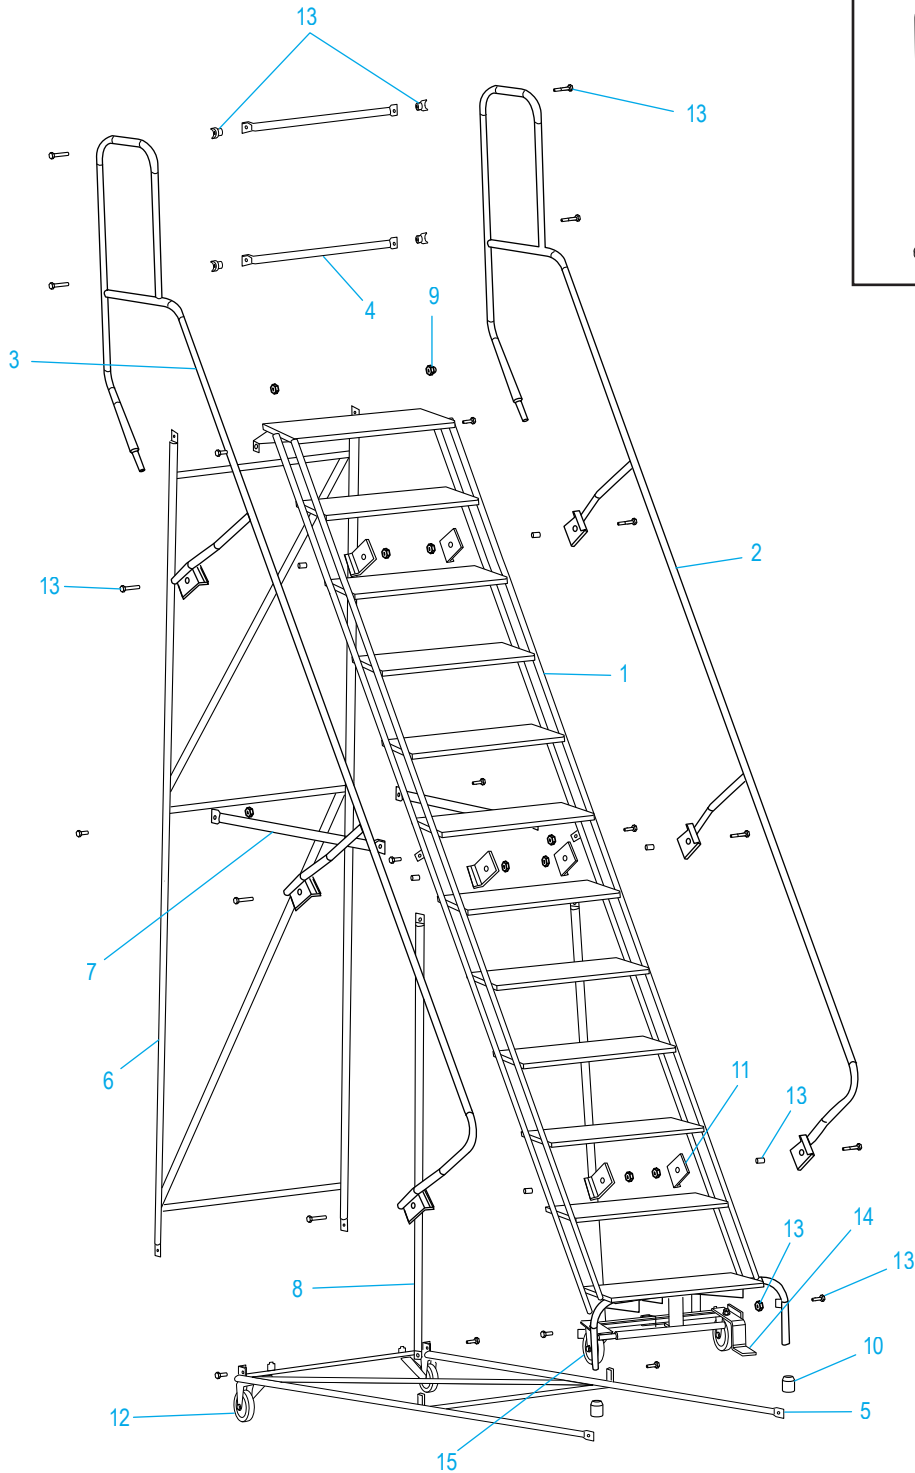

ULINE H-1554U-10

800-295-5510
uline.mx

ESCALERA DE 12 CON RUEDAS Y ESCALÓN DE SEGURIDAD

ESCALÓN SUPERIOR DE 25.4 cm (10")

ESCALERA DE 12 CON RUEDAS Y ESCALÓN DE SEGURIDAD

ESCALÓN SUPERIOR DE 25.4 cm (10")

PARTES LISTADAS EN ROJO SON EXCLUSIVAS PARA ESCALERAS VENDIDAS EN CALIFORNIA.

#	DESCRIPCIÓN	CANT.	NO. DE PARTE DE ULINE	NO. DE PARTE DEL FABRICANTE
1	Larguero	1	-----	AS2052
2	Pasamanos Derecho	1	H-1554-RTHRL	SU1747
3	Pasamanos Izquierdo	1	H-1554-LTHRL	SU1746
4	Barra No. 3	2	H-843-4	SU1460
5	Panel Base	1	H-1554BSPNL -----	SU1388 SU1993
6	Panel Posterior	1	H-1554BKPANL -----	SU1378 SU1992
7	Soporte Horizontal	2	H-1554-HZBRC	ST6627
8	Soporte Vertical	2	H-1554-VTBRC	ST6673
9	Tapón	2	H-1554-9	A-301-0428
10	Patas de Goma Tope de Goma	2 2	H-840-RBFEEET H-1555-PAD	A-301-0304 SU9703
11	Soporte de Pasamanos	6	H-844-SF4500	SF4500
12	Kit de Ruedas Fijas	2	H-842-CASTER	SU1070
13	Kit de Tornillería de Repuesto Incluye: • 4 Pernos de Cabeza Hexagonal de 1/4-20 x 2 3/4" • 6 Pernos de Cabeza Hexagonal de 3/8-16 x 2" • 12 Pernos de Cabeza Hexagonal de 3/8-16 x 1 1/4" • 18 Tuercas Hexagonales de 3/8-16 • 6 Bujes Grises • 4 Bujes Mellados	1	H-4769	HW1004
14	Carrito con Freno	1	H-842-LOCK	SU1096
15	Kit de Ruedas Giratorias	2	H-844-SWIVEL	SU9707