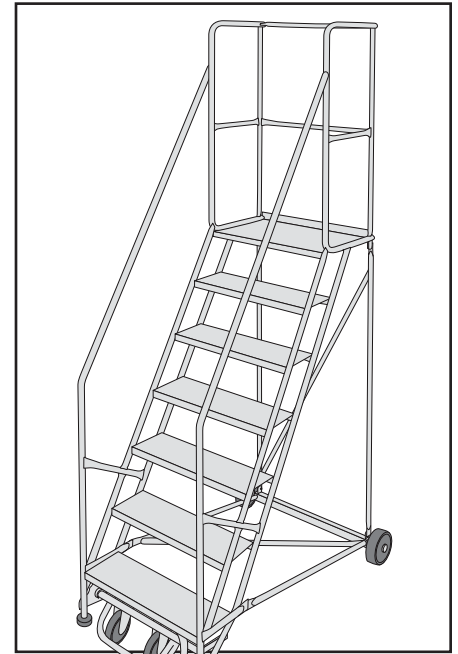

ULINE H-1554U-10

800-295-5510
uline.mx

ESCALERA DE 12 CON RUEDAS Y ESCALÓN DE SEGURIDAD

ESCALÓN SUPERIOR DE 25.4 cm (10")

ESCALERA DE 12 CON RUEDAS Y ESCALÓN DE SEGURIDAD

ESCALÓN SUPERIOR DE 25.4 cm (10")

PARTES LISTADAS EN ROJO SON EXCLUSIVAS PARA ESCALERAS VENDIDAS EN CALIFORNIA.

#	DESCRIPCIÓN	CANT.	NO. DE PARTE DE ULINE	NO. DE PARTE DEL FABRICANTE
1	Larguero	1	-----	AS2052
2	Pasamanos Derecho	1	H-1554-RTHRL	SU1747
3	Pasamanos Izquierdo	1	H-1554-LTHRL	SU1746
4	Barra No. 3	2	H-843-4	SU1460
5	Panel Base	1	H-1554BSPNL -----	SU1388 SU1993
6	Panel Posterior	1	H-1554BKPANL -----	SU1378 SU1992
7	Soporte Horizontal	2	H-1554-HZBRC	ST6627
8	Soporte Vertical	2	H-1554-VTBRC	ST6673
9	Tapón	2	H-1554-9	A-301-0428
10	Patas de Goma Tope de Goma	2 2	H-840-RBFEEET H-1555-PAD	A-301-0304 SU9703
11	Soporte de Pasamanos	6	H-844-SF4500	SF4500
12	Kit de Ruedas Fijas	2	H-842-CASTER	SU1070
13	Kit de Tornillería de Repuesto Incluye: • 4 Pernos de Cabeza Hexagonal de 1/4-20 x 2 3/4" • 6 Pernos de Cabeza Hexagonal de 3/8-16 x 2" • 12 Pernos de Cabeza Hexagonal de 3/8-16 x 1 1/4" • 18 Tuercas Hexagonales de 3/8-16 • 6 Bujes Grises • 4 Bujes Mellados	1	H-4769	HW1004
14	Carrito con Freno	1	H-842-LOCK	SU1096
15	Kit de Ruedas Giratorias	2	H-844-SWIVEL	SU9707