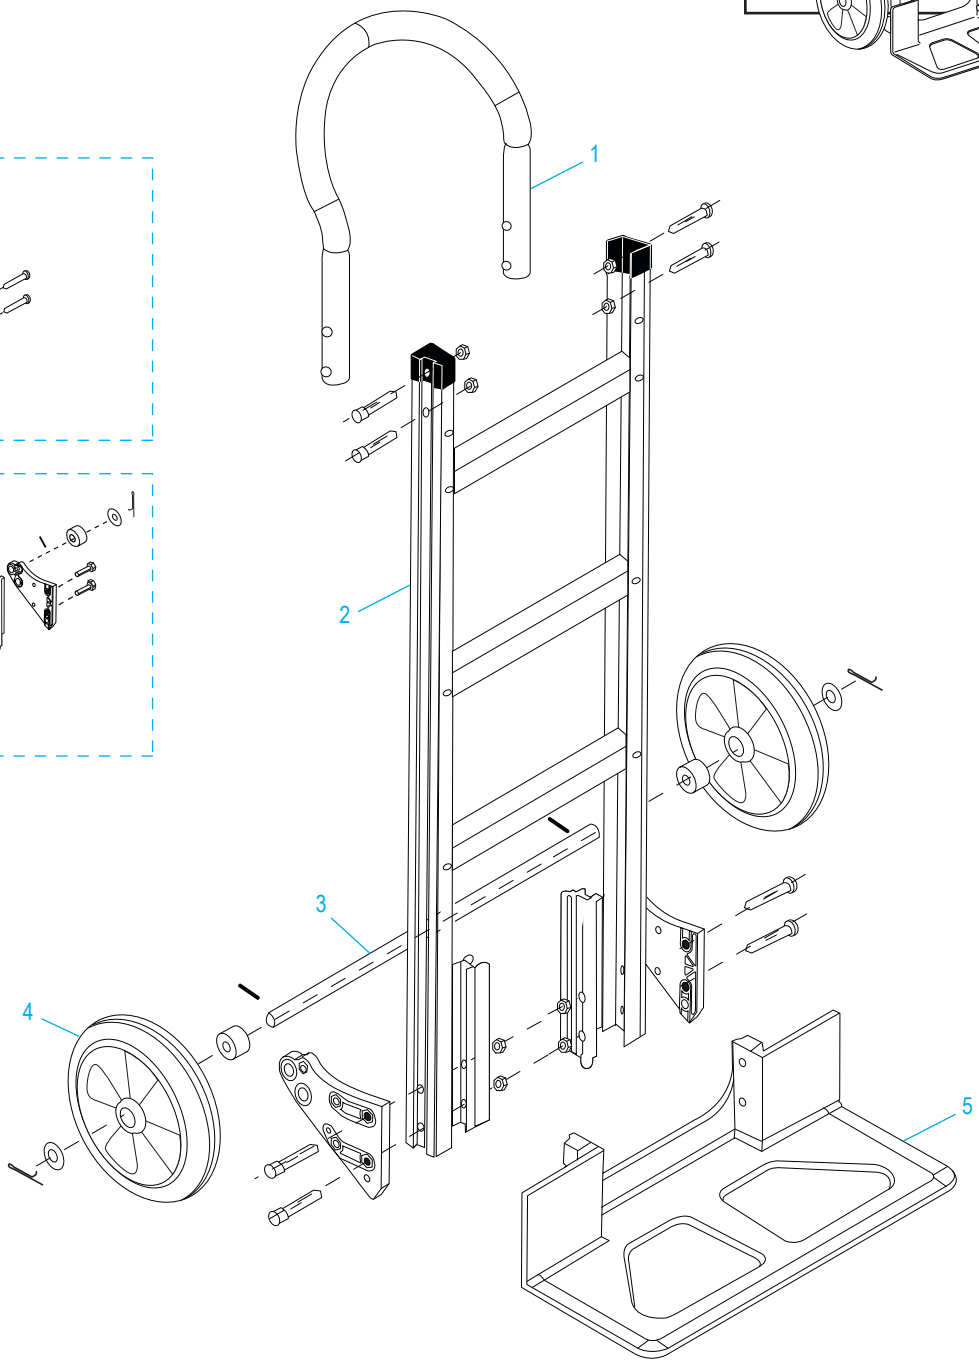

Para Español, vea páginas 3-4.
Pour le français, consulter les pages 5-6.

ULINE H-1361

ALUMINUM STANDARD HAND TRUCK

WITH SOLID RUBBER WHEELS

1-800-295-5510
uline.com

ULINE H-1361
ALUMINUM STANDARD
HAND TRUCK
WITH SOLID RUBBER WHEELS

1-800-295-5510
uline.com

#	DESCRIPTION	QTY.	ULINE PART NO.	MFG. PART NO.
1	Handle Hardware Kit Includes: • Handle (1) • Bolts (4) • Locknuts (4)	1	H-4492	CTG/HS-01-P045K-P
2	Frame Kit Includes: • Frame (1) • Plastic Caps (2)	1	H-4494	CTG/HS-15-P093CCK
3	Axle / Wheel Hardware Kit Includes: • Axle (1) • Right Axle Support (1) • Left Axle Support (1) • Frame Reinforcements (2) • Bolts (4) • Locknuts (4) • Washers (2) • Spacers (2) • Round Pins (2) • Cotter Pins (2)	1	H-4493	CXR/HS-31460
4	Wheel Hardware Kit* Includes: • Wheel (1) • Washers (2) • Spacer (1) • Cotter Pin (1)	2	H-3357	CXR/W006P
5	Nose Plate	1	H-1361-NOSE	M2Y/HS-01-P042UL

*Includes additional hardware not required for assembly.