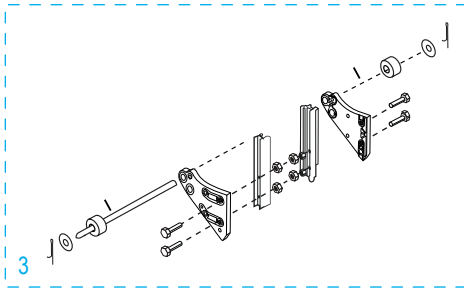

1-800-295-5510
 uline.com

#	DESCRIPTION	QTY.	ULINE PART NO.	MFG. PART NO.
1	Handle Hardware Kit Includes: • Handle (1) • Bolts (4) • Locknuts (4)	1	H-4492	CTG/HS-01-P045K-P
2	Frame Kit Includes: • Frame (1) • Plastic Caps (2)	1	H-4494	CTG/HS-15-P093CCK
3	Axle / Wheel Hardware Kit Includes: • Axle (1) • Right Axle Support (1) • Left Axle Support (1) • Frame Reinforcements (2) • Bolts (4) • Locknuts (4) • Washers (2) • Spacers (2) • Round Pins (2) • Cotter Pins (2)	1	H-4493	CXR/HS-31460
4	Wheel Hardware Kit* Includes: • Wheel (1) • Washers (2) • Spacer (1) • Cotter Pin (1)	2	H-3357	CXR/W006P
5	Nose Plate	1	H-1361-NOSE	M2Y/HS-01-P042UL

*Includes additional hardware not required for assembly.

ULINE H-1361

**DIABLITO DE ALUMINIO
ESTÁNDAR
CON LLANTAS DE CAUCHO SÓLIDO**

800-295-5510
uline.mx

**DIABLITO DE ALUMINIO
ESTÁNDAR
CON LLANTAS DE CAUCHO SÓLIDO**