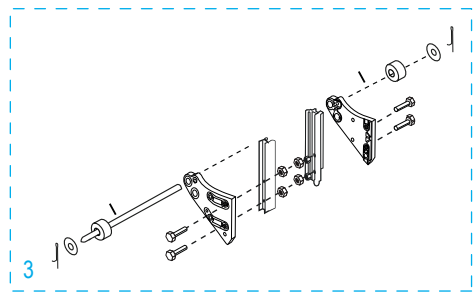

Para Español, vea páginas 3-4.
Pour le français, consulter les pages 5-6.

ULINE H-1361

ALUMINUM STANDARD HAND TRUCK

WITH SOLID RUBBER WHEELS

1-800-295-5510
uline.com

ULINE H-1361
ALUMINUM STANDARD
HAND TRUCK
WITH SOLID RUBBER WHEELS

1-800-295-5510
uline.com

#	DESCRIPTION	QTY.	ULINE PART NO.	MFG. PART NO.
1	Handle Hardware Kit Includes: • Handle (1) • Bolts (4) • Locknuts (4)	1	H-4492	CTG/HS-01-P045K-P
2	Frame Kit Includes: • Frame (1) • Plastic Caps (2)	1	H-4494	CTG/HS-15-P093CCK
3	Axle / Wheel Hardware Kit Includes: • Axle (1) • Right Axle Support (1) • Left Axle Support (1) • Frame Reinforcements (2) • Bolts (4) • Locknuts (4) • Washers (2) • Spacers (2) • Round Pins (2) • Cotter Pins (2)	1	H-4493	CXR/HS-31460
4	Wheel Hardware Kit* Includes: • Wheel (1) • Washers (2) • Spacer (1) • Cotter Pin (1)	2	H-3357	CXR/W006P
5	Nose Plate	1	H-1361-NOSE	M2Y/HS-01-P042UL

*Includes additional hardware not required for assembly.