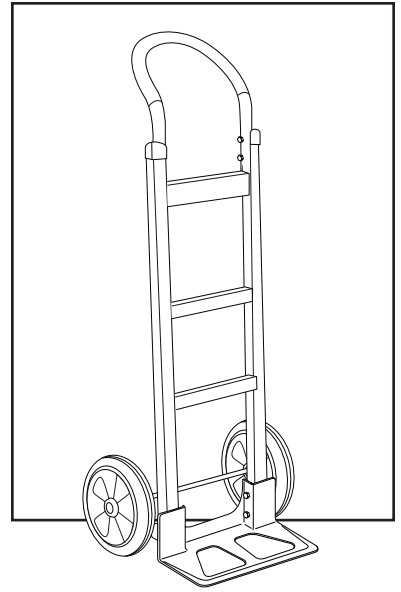

Para Español, vea páginas 3-4.
Pour le français, consulter les pages 5-6.

ULINE H-1361

ALUMINUM STANDARD HAND TRUCK

WITH SOLID RUBBER WHEELS

1-800-295-5510
uline.com

ULINE H-1361
ALUMINUM STANDARD
HAND TRUCK
WITH SOLID RUBBER WHEELS

1-800-295-5510
 uline.com

#	DESCRIPTION	QTY.	ULINE PART NO.	MFG. PART NO.
1	Handle Hardware Kit Includes: • Handle (1) • Bolts (4) • Locknuts (4)	1	H-4492	CTG/HS-01-P045K-P
2	Frame Kit Includes: • Frame (1) • Plastic Caps (2)	1	H-4494	CTG/HS-15-P093CCK
3	Axle / Wheel Hardware Kit Includes: • Axle (1) • Right Axle Support (1) • Left Axle Support (1) • Frame Reinforcements (2) • Bolts (4) • Locknuts (4) • Washers (2) • Spacers (2) • Round Pins (2) • Cotter Pins (2)	1	H-4493	CXR/HS-31460
4	Wheel Hardware Kit* Includes: • Wheel (1) • Washers (2) • Spacer (1) • Cotter Pin (1)	2	H-3357	CXR/W006P
5	Nose Plate	1	H-1361-NOSE	M2Y/HS-01-P042UL