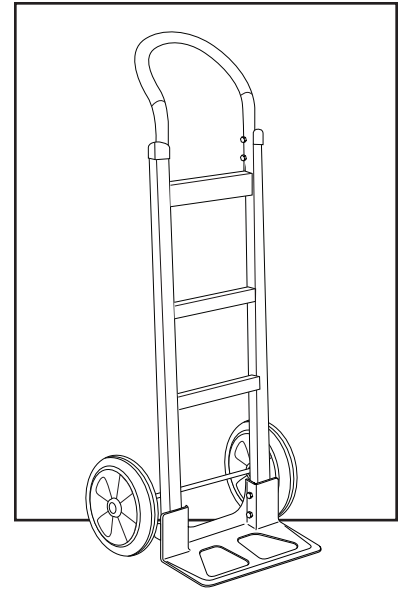

1-800-295-5510
 uline.com

#	DESCRIPTION	QTY.	ULINE PART NO.	MFG. PART NO.
1	Handle Hardware Kit Includes: • Handle (1) • Bolts (4) • Locknuts (4)	1	H-4492	CTG/HS-01-P045K-P
2	Frame Kit Includes: • Frame (1) • Plastic Caps (2)	1	H-4494	CTG/HS-15-P093CCK
3	Axle / Wheel Hardware Kit Includes: • Axle (1) • Right Axle Support (1) • Left Axle Support (1) • Frame Reinforcements (2) • Bolts (4) • Locknuts (4) • Washers (2) • Spacers (2) • Round Pins (2) • Cotter Pins (2)	1	H-4493	CXR/HS-31460
4	Wheel Hardware Kit* Includes: • Wheel (1) • Washers (2) • Spacer (1) • Cotter Pin (1)	2	H-3357	CXR/W006P
5	Nose Plate	1	H-1361-NOSE	M2Y/HS-01-P042UL

*Includes additional hardware not required for assembly.

ULINE H-1361

**DIABLITO DE ALUMINIO
ESTÁNDAR
CON LLANTAS DE CAUCHO SÓLIDO**

800-295-5510
uline.mx

**DIABLITO DE ALUMINIO
ESTÁNDAR
CON LLANTAS DE CAUCHO SÓLIDO**