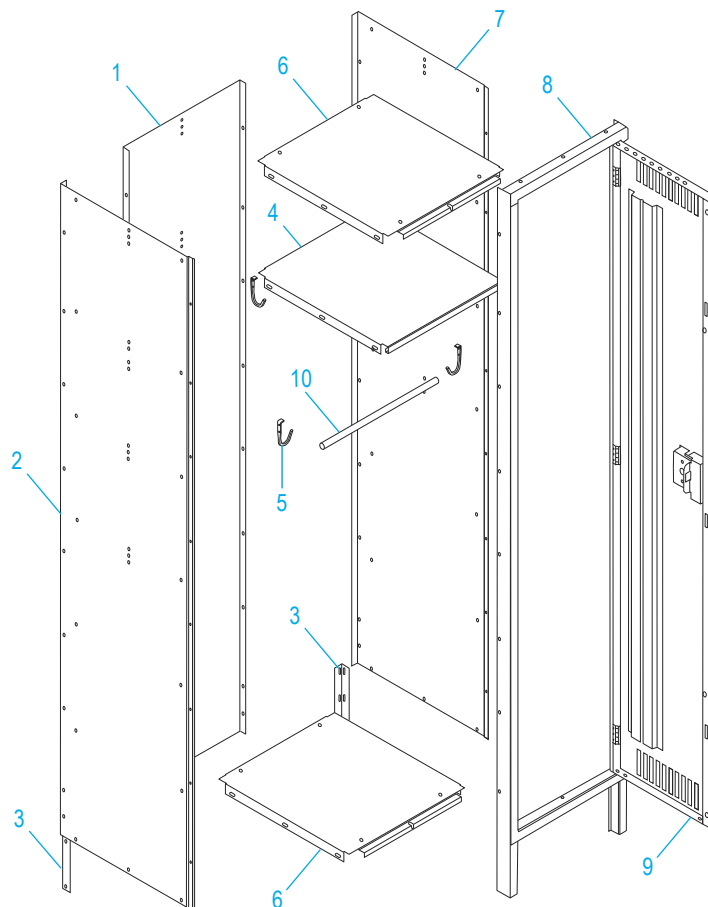

ULINE H-1227

LOCKER DE UNA PUERTA TRES DE ANCHO

800-295-5510
uline.mx

ENSAMBLE PRINCIPAL

#	DESCRIPCIÓN	CANT..	NO. DE PARTE DE ULINE	NO. DE PARTE DEL FABRICANTE
1	Parte Posterior – Gris	3	-----	LSTB-1272-MGY
1	Parte Posterior – Canela	3	-----	LSTB-1272-CPY
2	Lateral Izquierdo – Gris	2	H-1225GR-LFT	LSSL-1872-MGY
2	Lateral Izquierdo – Canela	2	H-5529T-LPNL	LSSL-1872-CPY
3	Pata Posterior – Gris	4	H-1393-RLEGS	LRL-1-MGY
3	Pata Posterior – Canela	4	H-1227T-LRL1	LRL-1-CPY
4	Repisa – Gris	3	H-1227GRSHLF	ESL-1218-MGY
4	Repisa – Canela	3	H-1227T-SHLF	ESL-1218-CPY
5	Gancho para Prendas	9	H-1224-LCH1	LCH-1
6	Partes Superior/Inferior – Gris	6	H-1225-SHELF	LTB-1218-MGY
6	Partes Superior/Inferior – Canela	6	-----	LTB-1218-CPY