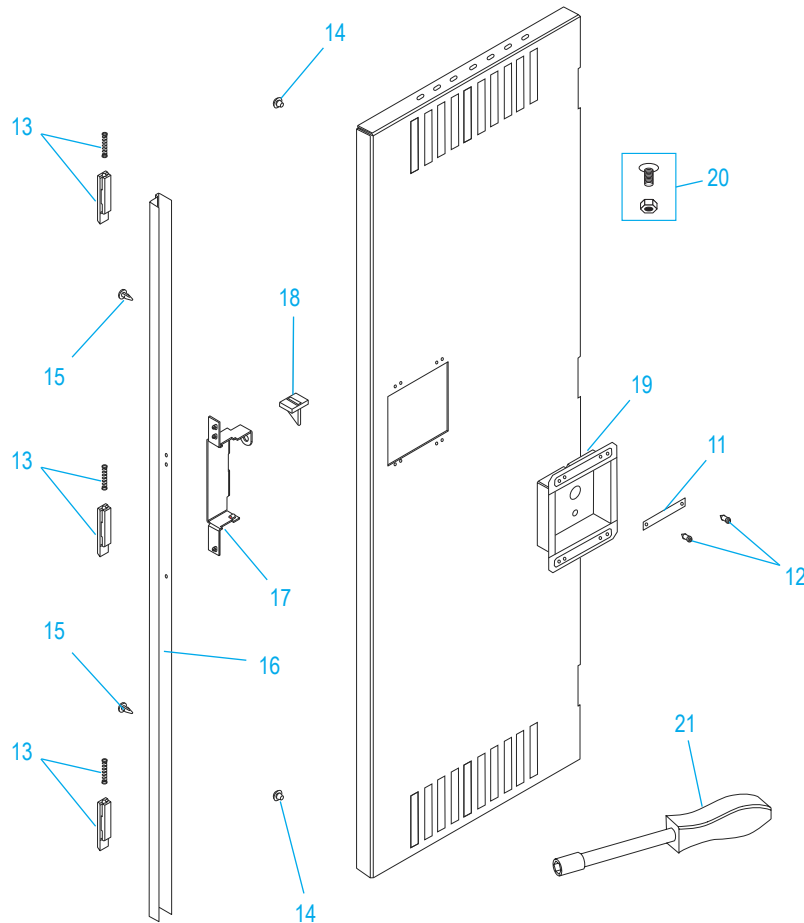

ULINE H-1227

SINGLE TIER LOCKER

THREE WIDE

1-800-295-5510
uline.com

HANDLE ASSEMBLY

#	DESCRIPTION	QTY.	ULINE PART NO.	MFG. PART NO.
11	Number Plate	3	-----	LNP-3
12	Push Plug	6	H-1224-LLP1	LPP-1
13	Latch And Spring	9	H-1224-LL3	LL-3
14	Bumper	6	H-1224-LB1	LB-1
15	Dart Clip	6	H-1224-LDC1	LDC-1
16	Locking Channel	3	H-1227-LLCA1	LLCA-1
17	Lock Receiver	3	H-1224-LPR2	LPR-2
18	Reinforcement Tab	3	H-1224-LRT1	LRT-1
19	Recessed Handle	3	H-1224-LRH2	LRH-2
20	Hardware Pack	144	H-1224-20	HW-144
21	Nut Driver	1	H-1224-TOOL2	TOOL2