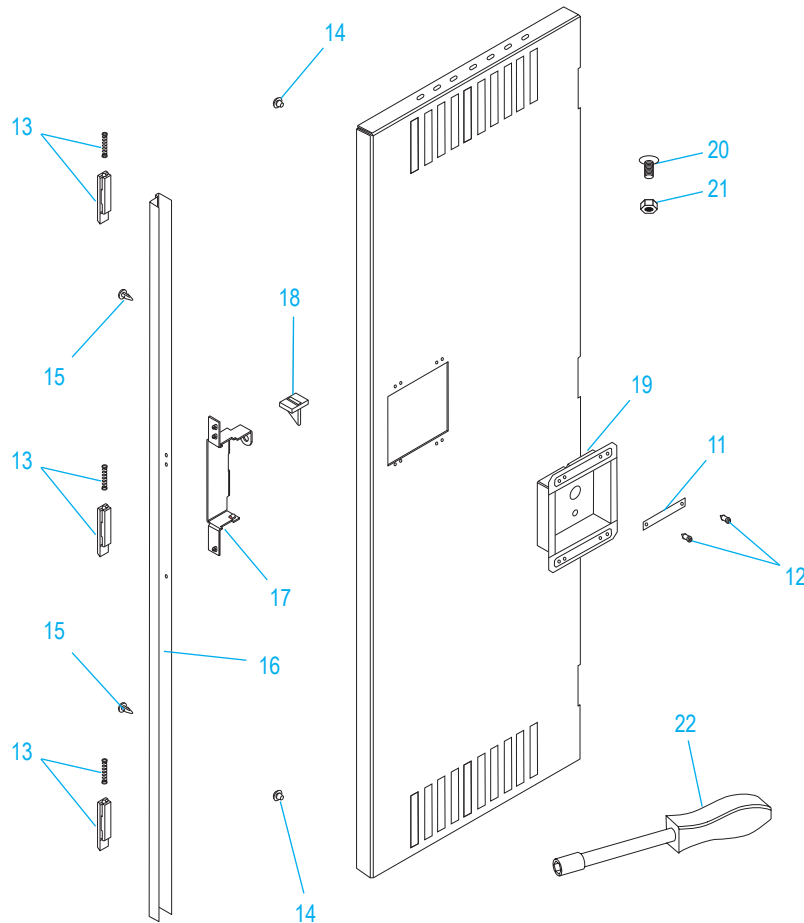

ULINE H-1227

SINGLE TIER LOCKER

THREE WIDE

1-800-295-5510
uline.com

Para Español, vea páginas 4-6.
Pour le français, consulter le pages 7-9.

PRIMARY ASSEMBLY

#	DESCRIPTION	QTY.	ULINE PART NO.	MFG. PART NO.
1	Back – Gray	3	-----	LSTB-1272-GRAY
1	Back – Tan	3	-----	LSTB-1272-TAN
2	Left Side – Gray	2	-----	LSSL-1872-GRAY
2	Left Side – Tan	2	H-5529T-LPNL	LSSL-1872-TAN
3	Rear Leg – Gray	4	H-1393-RLEGS	LRL-1-GRAY
3	Rear Leg – Tan	4	H-1227T-LRL1	LRL-1-TAN
4	Shelf – Gray	3	-----	ESL-1218-GRAY
4	Shelf – Tan	3	-----	ESL-1218-TAN
5	Coat Hook	9	H-1224-LCH1	LCH-1
6	Top/Bottom Shelves – Gray	6	H-1225-SHELF	LTB-1218-GRAY
6	Top/Bottom Shelves – Tan	6	-----	LTB-1218-TAN

ULINE H-1227
SINGLE TIER LOCKER
THREE WIDE

1-800-295-5510
uline.com

PRIMARY ASSEMBLY CONTINUED

#	DESCRIPTION	QTY.	ULINE PART NO.	MFG. PART NO.
7	Right Side – Gray	2	H-5529GR-RS	LSSR-1872-GRAY
7	Right Side – Tan	2	-----	LSSR-1872-TAN
8	Door Frame Assembly – Gray	3	-----	LSFA-1272-1GRAY
8	Door Frame Assembly – Tan	3	-----	LSFA-1272-1TAN
9	Locker Door – Gray	3	-----	LSTD-1272-GRAY
9	Locker Door – Tan	3	-----	LSTD-1272-TAN
10	Coat Rod (for H-1227 and H-5529 only)	3	-----	LCR-12

ULINE H-1227

SINGLE TIER LOCKER

THREE WIDE

1-800-295-5510
uline.com

HANDLE ASSEMBLY

#	DESCRIPTION	QTY.	ULINE PART NO.	MFG. PART NO.
11	Number Plate	3	-----	LNP-3
12	Push Plug	6	H-1224-LLP1	LPP-1
13	Latch And Spring	9	H-1224-LL3	LL-3
14	Bumper	6	H-1224-LB1	LB-1
15	Dart Clip	6	H-1224-LDC1	LDC-1
16	Locking Channel	3	H-1227-LLCA1	LLCA-1
17	Lock Receiver	3	H-1224-LPR2	LPR-2
18	Reinforcement Tab	3	H-1224-LRT1	LRT-1
19	Recessed Handle	3	H-1224-LRH2	LRH-2
20	Bolt (#8-32 x 1/2") - Part of Hardware Pack	144	H-1224-20	HW-144
21	Nut (#8-32) - Part of Hardware Pack	144	H-1224-20	HW-144
22	Nut Driver	1	H-1224-TOOL2	TOOL-2