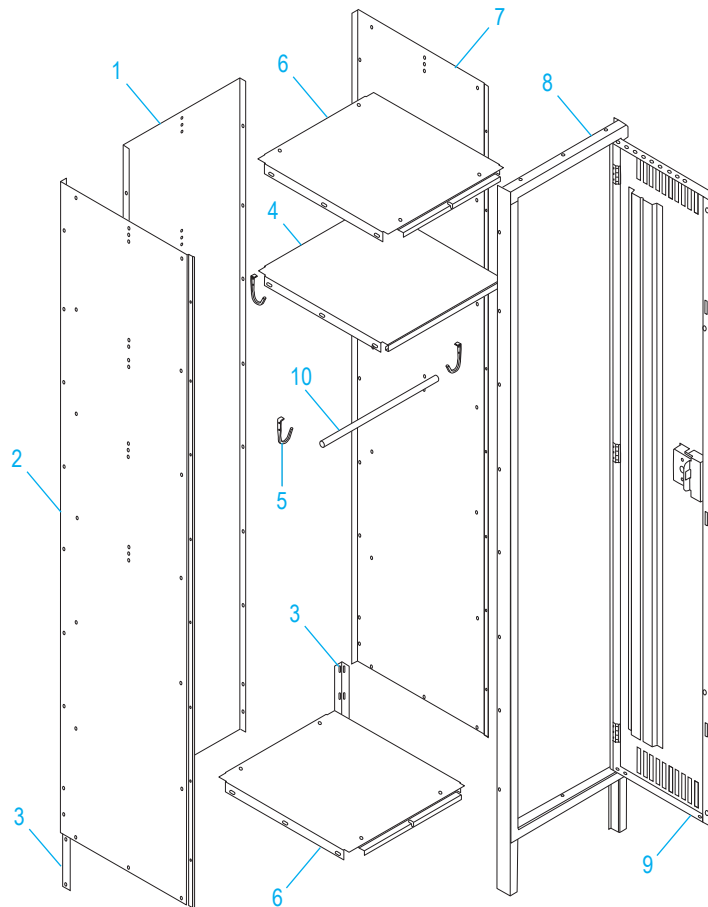

ULINE H-1227

SINGLE TIER LOCKER

THREE WIDE

1-800-295-5510
uline.com

Para Español, vea páginas 4-6.
Pour le français, consulter le pages 7-9.

PRIMARY ASSEMBLY

#	DESCRIPTION	QTY.	ULINE PART NO.	MFG. PART NO.
1	Back – Gray	3	-----	LSTB-1272-GRAY
1	Back – Tan	3	-----	LSTB-1272-TAN
2	Left Side – Gray	2	-----	LSSL-1872-GRAY
2	Left Side – Tan	2	H-5529T-LPNL	LSSL-1872-TAN
3	Rear Leg – Gray	4	H-1393-RLEGS	LRL-1-GRAY
3	Rear Leg – Tan	4	H-1227T-LRL1	LRL-1-TAN
4	Shelf – Gray	3	-----	ESL-1218-GRAY
4	Shelf – Tan	3	-----	ESL-1218-TAN
5	Coat Hook	9	H-1224-LCH1	LCH-1
6	Top/Bottom Shelves – Gray	6	H-1225-SHELF	LTB-1218-GRAY
6	Top/Bottom Shelves – Tan	6	-----	LTB-1218-TAN

ULINE H-1227
SINGLE TIER LOCKER
THREE WIDE

1-800-295-5510
uline.com

PRIMARY ASSEMBLY CONTINUED

#	DESCRIPTION	QTY.	ULINE PART NO.	MFG. PART NO.
7	Right Side – Gray	2	H-5529GR-RS	LSSR-1872-GRAY
7	Right Side – Tan	2	-----	LSSR-1872-TAN
8	Door Frame Assembly – Gray	3	-----	LSFA-1272-1GRAY
8	Door Frame Assembly – Tan	3	-----	LSFA-1272-1TAN
9	Locker Door – Gray	3	-----	LSTD-1272-GRAY
9	Locker Door – Tan	3	-----	LSTD-1272-TAN
10	Coat Rod (for H-1227 and H-5529 only)	3	-----	LCR-12

ULINE H-1227

SINGLE TIER LOCKER

THREE WIDE

1-800-295-5510
uline.com

HANDLE ASSEMBLY

#	DESCRIPTION	QTY.	ULINE PART NO.	MFG. PART NO.
11	Number Plate	3	-----	LNP-3
12	Push Plug	6	H-1224-LLP1	LPP-1
13	Latch And Spring	9	H-1224-LL3	LL-3
14	Bumper	6	H-1224-LB1	LB-1
15	Dart Clip	6	H-1224-LDC1	LDC-1
16	Locking Channel	3	H-1227-LLCA1	LLCA-1
17	Lock Receiver	3	H-1224-LPR2	LPR-2
18	Reinforcement Tab	3	H-1224-LRT1	LRT-1
19	Recessed Handle	3	H-1224-LRH2	LRH-2
20	Bolt (#8-32 x 1/2") - Part of Hardware Pack	144	H-1224-20	HW-144
21	Nut (#8-32) - Part of Hardware Pack	144	H-1224-20	HW-144
22	Nut Driver	1	H-1224-TOOL2	TOOL-2