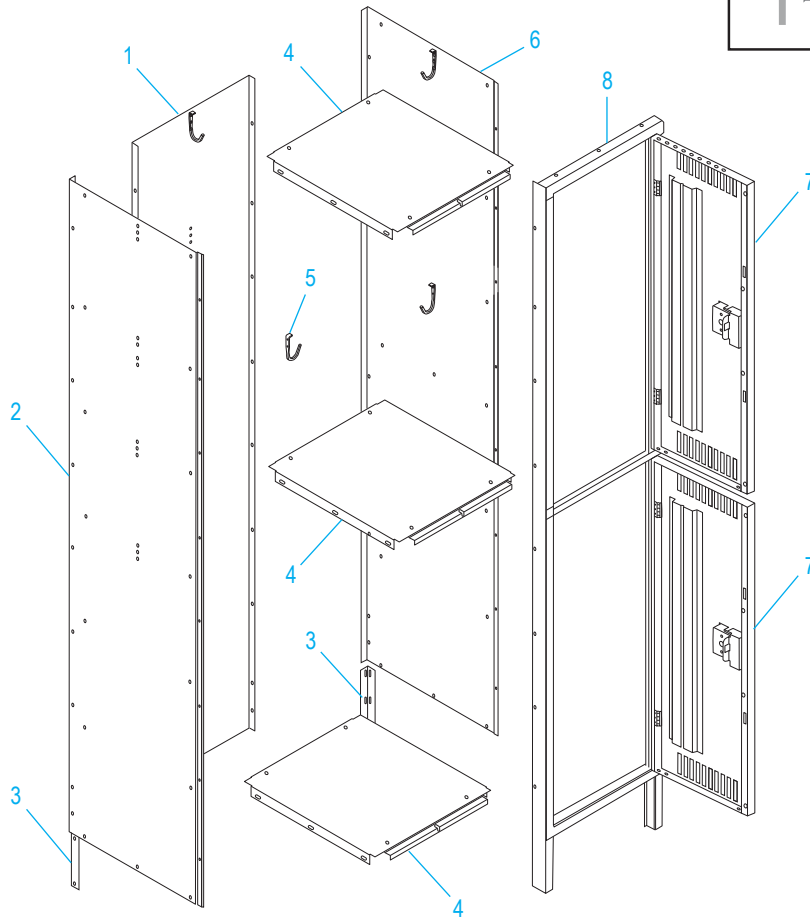

ULINE H-1225

LOCKER DE DOBLE PUERTA TRES DE ANCHO

800-295-5510
uline.mx

ENSAMBLE PRINCIPAL

#	DESCRIPCIÓN	CANT.	NO. DE PARTE DE ULINE	NO. DE PARTE DEL FABRICANTE
1	Parte Posterior – Gris	3	-----	LSTB-1272-GRAY
1	Parte Posterior – Canela	3	-----	LSTB-1272-TAN
2	Lateral Izquierdo – Gris	2	-----	LSSL-1872-GRAY
2	Lateral Izquierdo – Canela	2	H-5529T-LPNL	LSSL-1872-TAN
3	Pata Posterior – Gris	4	H-1393-RLEGS	LRL-1-GRAY
3	Pata Posterior – Canela	4	H-1227T-LRL1	LRL-1-TAN
4	Parte Superior/Inferior – Gris	9	H-1225-SHELF	LTB-1218-GRAY
4	Parte Superior/Inferior – Canela	9	-----	LTB-1218-TAN
5	Gancho para Prendas	18	H-1224-LCH1	LCH-1