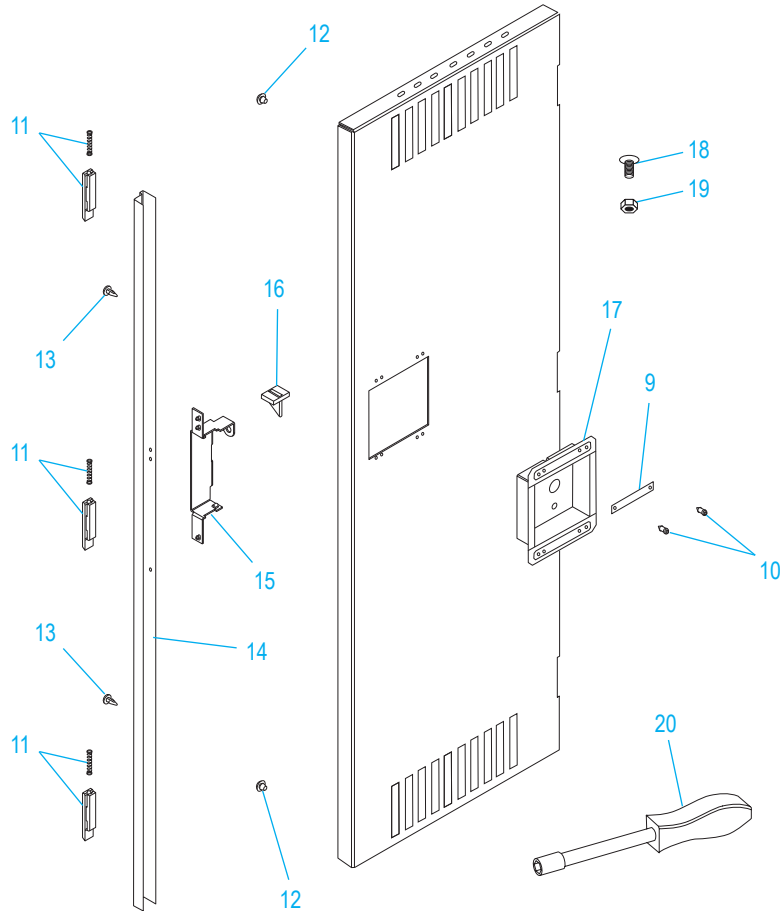

**ULINE** H-1225  
**DOUBLE TIER LOCKER**  
**THREE WIDE**

1-800-295-5510  
uline.com

PRIMARY ASSEMBLY CONTINUED

#	DESCRIPTION	QTY.	ULINE PART NO.	MFG. PART NO.
6	Right Side – Gray	2	H-5529GR-RS	LSSR-1872-GRAY
6	Right Side – Tan	2	-----	LSSR-1872-TAN
7	Locker Door – Gray	6	H-1225-LKRDR	LDTD-1236-GRAY
7	Locker Door – Tan	6	H-1225-TDOOR	LDTD-1236-TAN
8	Door Frame Assembly – Gray	3	H-1225-DRFRM	LDFA-1272-1GRAY
8	Door Frame Assembly – Tan	3	-----	LDFA-1272-1TAN

**ULINE** H-1225  
**DOUBLE TIER LOCKER**  
**THREE WIDE**

1-800-295-5510  
 uline.com

HANDLE ASSEMBLY

#	DESCRIPTION	QTY.	ULINE PART NO.	MFG. PART NO.
9	Number Plate	6	-----	LNP-3
10	Push Plug	12	H-1224-LLP1	LPP-1
11	Latch and Spring	12	H-1224-LL3	LL-3
12	Bumper	12	H-1224-LB1	LB-1
13	Dart Clip	12	H-1224-LDC1	LDC-1
14	Locking Channel	6	H-1224-14	LLCA-2
15	Lock Receiver	6	H-1224-LPR2	LPR-2
16	Reinforcement Tab	6	H-1224-LRT1	LRT-1
17	Recessed Handle	6	H-1224-LRH2	LRH-2
18	Bolt (#8-32 x 1/2") - Part of Hardware Pack	144	H-1224-20	HW-144
19	Nut (#8-32) - Part of Hardware Pack	144	H-1224-20	HW-144
20	Nut Driver	1	H-1224-TOOL2	TOOL-2