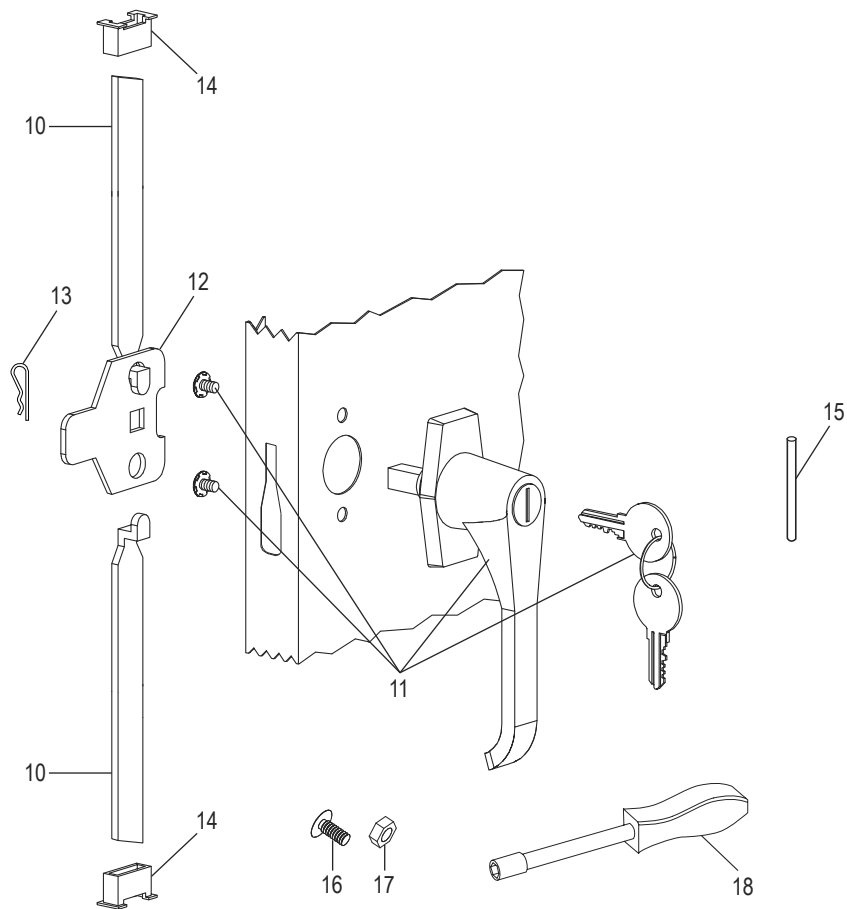

## PRIMARY ASSEMBLY

**ULINE** H-1106  
**COUNTER HIGH  
CABINET**

1-800-295-5510  
uline.com

PRIMARY ASSEMBLY PARTS LIST

#	DESCRIPTION	QTY.	ULINE PART NO.	MFG. PART NO.
1	Back Panel – Black	1	-----	978BAS-BLK
1	Back Panel – Gray	1	-----	978BAS-MGY
1	Back Panel – Tan	1	-----	978BAS-CPY
2	Left Side – Black	1	-----	978LSS-BLK
2	Left Side – Gray	1	-----	978LSS-MGY
2	Left Side – Tan	1	-----	978LSS-CPY
3	Right Side – Black	1	-----	978RSS-BLK
3	Right Side – Gray	1	-----	978RSS-MGY
3	Right Side – Tan	1	-----	978RSS-CPY
4	Sill – Black	1	-----	944SS-BLK
4	Sill – Gray	1	-----	944SS-MGY
4	Sill – Tan	1	H-3618T-SILL	944SS-CPY
5	Shelf – Black	2	H-1105ADD-BL	301-BLK
5	Shelf – Gray	2	H-1105ADD-GR	301-MGY
5	Shelf – Tan	2	H-1105ADD-T	301-CPY
6	Bottom – Black	1	-----	944BO-BLK
6	Bottom – Gray	1	-----	944BO-MGY
6	Bottom – Tan	1	-----	944BO-CPY
7	Top – Black	1	-----	978CTS-BLK
7	Top – Gray	1	H-1106GR-TOP	978CTS-MGY
7	Top – Putty	1	-----	978CTS-CPY
8	Left Door – Black	1	-----	978LD-BLK
8	Left Door – Gray	1	-----	978LD-MGY
8	Left Door – Tan	1	-----	978LD-CPY
9	Right Door – Black	1	H-1106-RDBLK	978RD-BLK
9	Right Door – Gray	1	H-3618-RD	978RD-MGY
9	Right Door – Tan	1	-----	978RD-CPY
	Touch Up Paint – Black (Not Shown)	1	H-5361	-----
	Touch Up Paint – Gray (Not Shown)	1	H-5362	LTUP-2-MGY
	Touch Up Paint – Tan (Not Shown)	1	H-5364	LTUP-1-CPY
	Extra Keys (Set of 2) (Not Shown)	1	H-1105-KEYS	-----

## HANDLE ASSEMBLY

#	DESCRIPTION	QTY.	ULINE PART NO.	MFG. PART NO.
10	Lock Bar (Set)	1	H-1106-LCKBR	978LB
11	Door Handle with Keys and Hardware	1	H-1105-12	944LH
12	Locking Cam	1	H-1105-13	944LC
13	Cotter Pin	1	H-2216-CTRPN	CTRRPN
14	Lock Bar Guide	2	H-1105-15	944GI
15	Hinge Pin	6	H-1106-16	944HP
16	Bolt (#8-32 x 3/8")	14	-----	-----
17	Nut (#8-32)	24	-----	-----
18	Nut Driver	1	H-1224-TOOL2	TOOL-2
	Replacement Hardware Pack (Not Included) Bolts #8-32 x 3/8" (72), Nuts #8-32 (72)	1	H-1224-19	HW-72