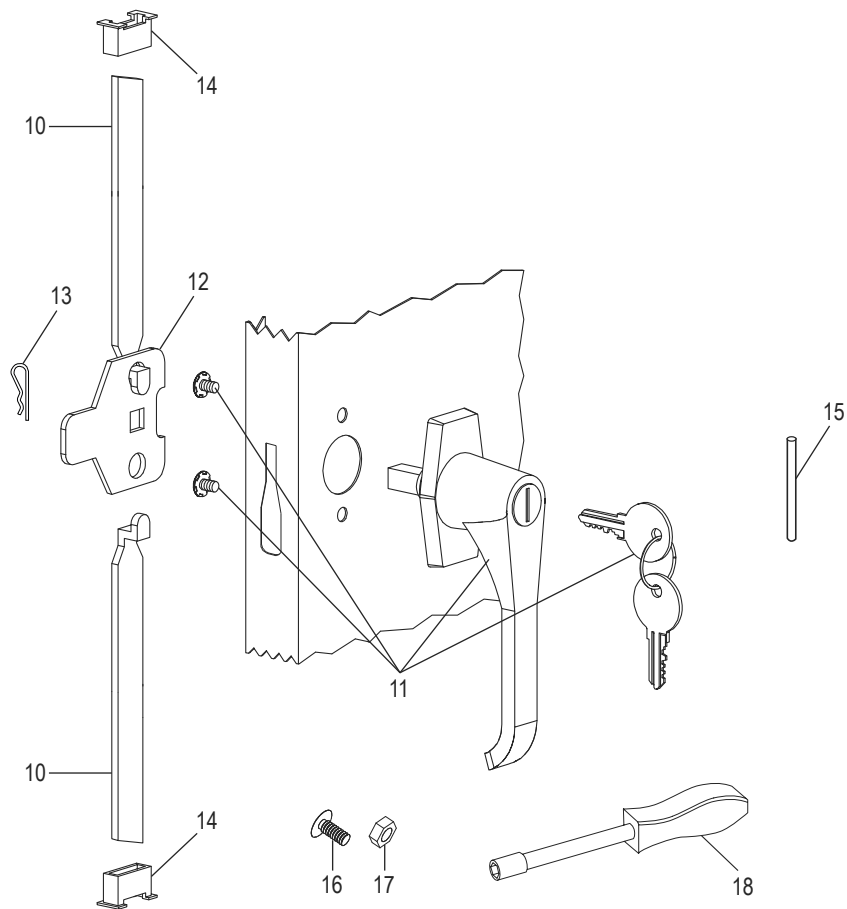

ULINE H-1106

GABINETE CON ALTURA DE MOSTRADOR

800-295-5510
uline.mx

ENSAMBLE DEL ASA

#	DESCRIPCIÓN	CANT.	NO. DE PARTE DE ULINE	NO. DE PARTE DEL FABRICANTE
10	Barra de Seguridad (Juego)	1	H-1106-LCKBR	978LB
11	Asa de la Puerta con Llaves y Accesorios	1	H-1105-12	944LH
12	Leva con Seguro	1	H-1105-13	944LC
13	Pasador de Chaveta	1	H-2216-CTRPN	CTRRPN
14	Guía de la Barra de Seguridad	2	H-1105-15	944GI
15	Perno de la Bisagra	6	H-1106-16	944HP
16	Perno (#8-32 x 3/8")	14	-----	-----
17	Tuerca (#8-32)	24	-----	-----
18	Llave de Tuercas	1	H-1224-TOOL2	TOOL-2
	Paquete de Tornillería de Reemplazo (No Incluido) Pernos #8-32 x 3/8" (72), Tuercas #8-32 (72)	1	H-1224-19	HW-72