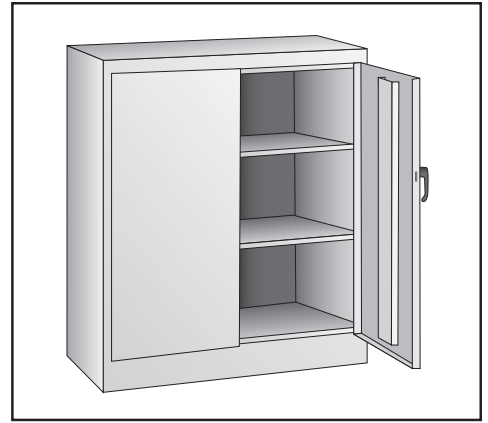

## PRIMARY ASSEMBLY

**ULINE H-1106**  
**COUNTER HIGH**  
**CABINET**

1-800-295-5510  
 uline.com

PRIMARY ASSEMBLY PARTS LIST

#	DESCRIPTION	QTY.	ULINE PART NO.	MFG. PART NO.
1	Back Panel – Black	1	-----	978BA-BLACK
1	Back Panel – Gray	1	-----	978BA-GRAY
1	Back Panel – Tan	1	-----	978BA-PUTTY
2	Left Side – Black	1	-----	978LS-BLACK
2	Left Side – Gray	1	-----	978LS-GRAY
2	Left Side – Tan	1	-----	978LS-PUTTY
3	Right Side – Black	1	-----	978RS-BLACK
3	Right Side – Gray	1	-----	978RS-GRAY
3	Right Side – Tan	1	-----	978RS-PUTTY
4	Sill – Black	1	-----	944SI-BLACK
4	Sill – Gray	1	-----	944SI-GRAY
4	Sill – Tan	1	H-3618T-SILL	944SI-PUTTY
5	Shelf – Black	2	H-1105ADD-BL	301-BLACK
5	Shelf – Gray	2	H-1105ADD-GR	301-GRAY
5	Shelf – Tan	2	H-1105ADD-T	301-PUTTY
6	Bottom – Black	1	-----	944BO-BLACK
6	Bottom – Gray	1	-----	944BO-GRAY
6	Bottom – Tan	1	-----	944BO-PUTTY
7	Top – Black	1	-----	978CT-BLACK
7	Top – Gray	1	H-1106GR-TOP	978CT-GRAY
7	Top – Putty	1	-----	978CT-PUTTY
8	Left Door – Black	1	-----	978LD-BLACK
8	Left Door – Gray	1	-----	978LD-GRAY
8	Left Door – Tan	1	-----	978LD-PUTTY
9	Right Door – Black	1	H-1106-RDBLK	978RD-BLACK
9	Right Door – Gray	1	-----	978RD-GRAY
9	Right Door – Tan	1	-----	978RD-PUTTY