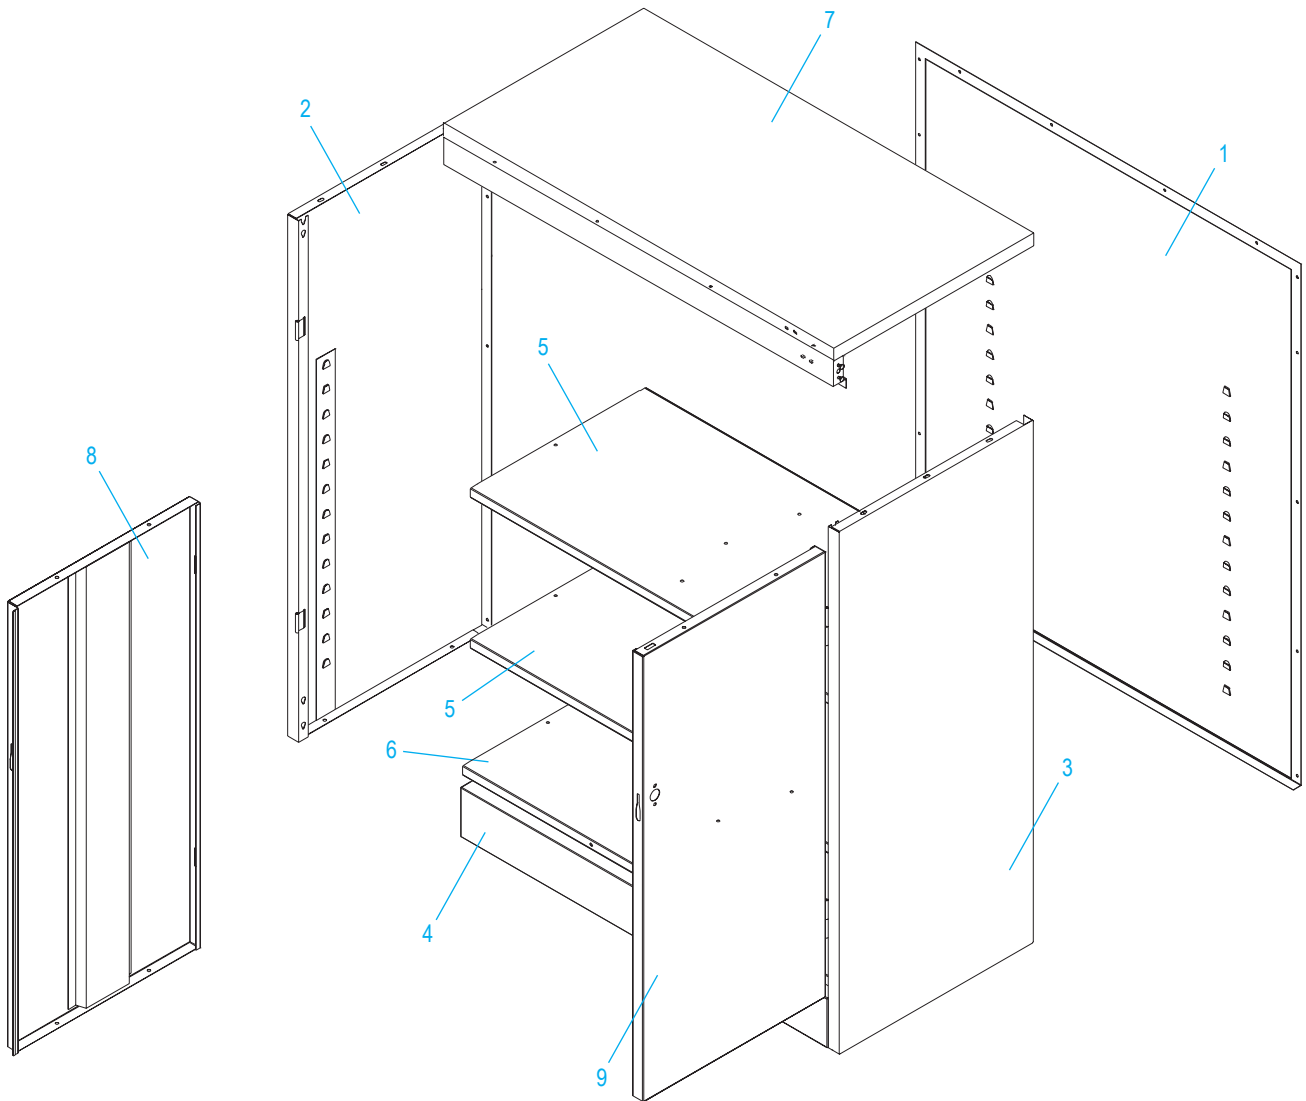

## PRIMARY ASSEMBLY

**ULINE H-1106**  
**COUNTER HIGH**  
**CABINET**

1-800-295-5510  
 uline.com

PRIMARY ASSEMBLY PARTS LIST

#	DESCRIPTION	QTY.	ULINE PART NO.	MFG. PART NO.
1	Back Panel – Black	1	-----	978BA-BLACK
1	Back Panel – Gray	1	-----	978BA-GRAY
1	Back Panel – Tan	1	-----	978BA-PUTTY
2	Left Side – Black	1	-----	978LS-BLACK
2	Left Side – Gray	1	-----	978LS-GRAY
2	Left Side – Tan	1	-----	978LS-PUTTY
3	Right Side – Black	1	-----	978RS-BLACK
3	Right Side – Gray	1	-----	978RS-GRAY
3	Right Side – Tan	1	-----	978RS-PUTTY
4	Sill – Black	1	-----	944SI-BLACK
4	Sill – Gray	1	-----	944SI-GRAY
4	Sill – Tan	1	H-3618T-SILL	944SI-PUTTY
5	Shelf – Black	2	H-1105ADD-BL	301-BLACK
5	Shelf – Gray	2	H-1105ADD-GR	301-GRAY
5	Shelf – Tan	2	H-1105ADD-T	301-PUTTY
6	Bottom – Black	1	-----	944BO-BLACK
6	Bottom – Gray	1	-----	944BO-GRAY
6	Bottom – Tan	1	-----	944BO-PUTTY
7	Top – Black	1	-----	978CT-BLACK
7	Top – Gray	1	H-1106GR-TOP	978CT-GRAY
7	Top – Putty	1	-----	978CT-PUTTY
8	Left Door – Black	1	-----	978LD-BLACK
8	Left Door – Gray	1	-----	978LD-GRAY
8	Left Door – Tan	1	-----	978LD-PUTTY
9	Right Door – Black	1	H-1106-RDBLK	978RD-BLACK
9	Right Door – Gray	1	-----	978RD-GRAY
9	Right Door – Tan	1	-----	978RD-PUTTY