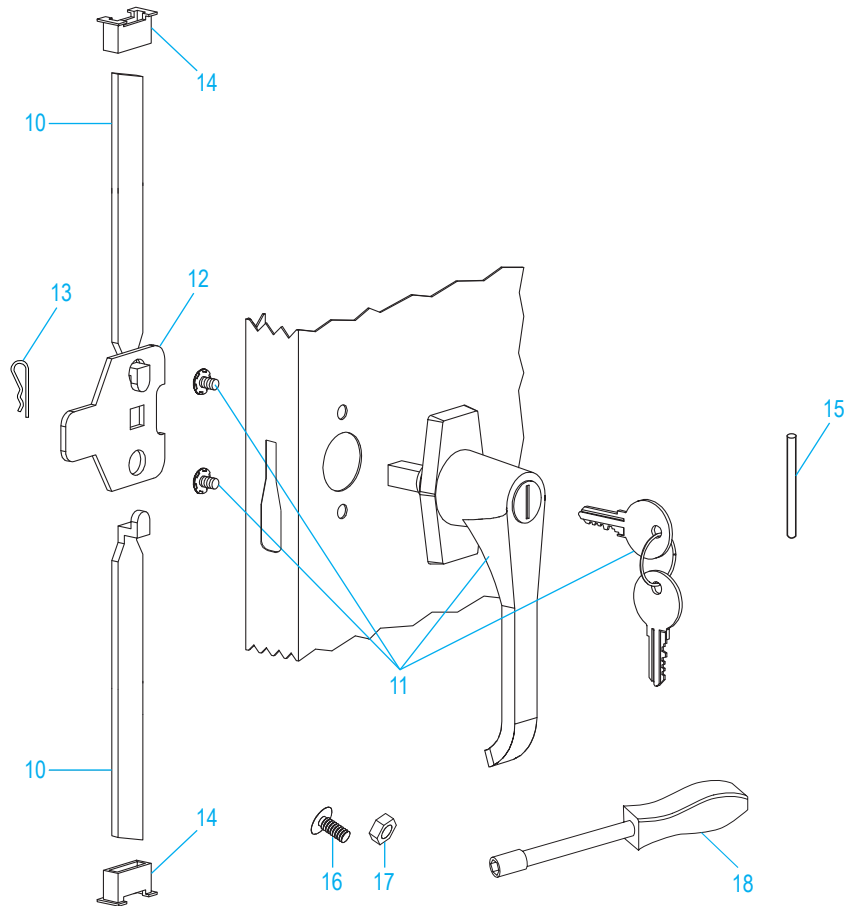

## PRIMARY ASSEMBLY

**ULINE H-1106**  
**COUNTER HIGH**  
**CABINET**

1-800-295-5510  
 uline.com

PRIMARY ASSEMBLY PARTS LIST

#	DESCRIPTION	QTY.	ULINE PART NO.	MFG. PART NO.
1	Back Panel – Black	1	-----	978BA-BLACK
1	Back Panel – Gray	1	-----	978BA-GRAY
1	Back Panel – Tan	1	-----	978BA-PUTTY
2	Left Side – Black	1	-----	978LS-BLACK
2	Left Side – Gray	1	-----	978LS-GRAY
2	Left Side – Tan	1	-----	978LS-PUTTY
3	Right Side – Black	1	-----	978RS-BLACK
3	Right Side – Gray	1	-----	978RS-GRAY
3	Right Side – Tan	1	-----	978RS-PUTTY
4	Sill – Black	1	-----	944SI-BLACK
4	Sill – Gray	1	-----	944SI-GRAY
4	Sill – Tan	1	H-3618T-SILL	944SI-PUTTY
5	Shelf – Black	2	H-1105ADD-BL	301-BLACK
5	Shelf – Gray	2	H-1105ADD-GR	301-GRAY
5	Shelf – Tan	2	H-1105ADD-T	301-PUTTY
6	Bottom – Black	1	-----	944BO-BLACK
6	Bottom – Gray	1	-----	944BO-GRAY
6	Bottom – Tan	1	-----	944BO-PUTTY
7	Top – Black	1	-----	978CT-BLACK
7	Top – Gray	1	H-1106GR-TOP	978CT-GRAY
7	Top – Putty	1	-----	978CT-PUTTY
8	Left Door – Black	1	-----	978LD-BLACK
8	Left Door – Gray	1	-----	978LD-GRAY
8	Left Door – Tan	1	-----	978LD-PUTTY
9	Right Door – Black	1	H-1106-RDBLK	978RD-BLACK
9	Right Door – Gray	1	-----	978RD-GRAY
9	Right Door – Tan	1	-----	978RD-PUTTY

## HANDLE ASSEMBLY

#	DESCRIPTION	QTY.	ULINE PART NO.	MFG. PART NO.
10	Lock Bar (Set)	1	H-1106-LCKBR	978LB
11	Door Handle with Keys and Hardware	1	H-1105-12	BR-LKHND
12	Locking Cam	1	H-1105-13	0944LC
13	Cotter Pin	1	H-2216-CTRPN	CTRRPN
14	Lock Bar Guide	2	H-1105-15	944GI
15	Hinge Pin	6	H-1106-16	944HP
16	Bolt (#8-32 x 3/8")	23	-----	-----
17	Nut (#8-32)	29	-----	-----
18	Nut Driver	1	H-1224-TOOL2	TOOL-2
	Replacement Hardware Pack (Not Included) Bolts #8-32 x 3/8" (72), Nuts #8-32 (72)	1	H-1224-19	HW-72