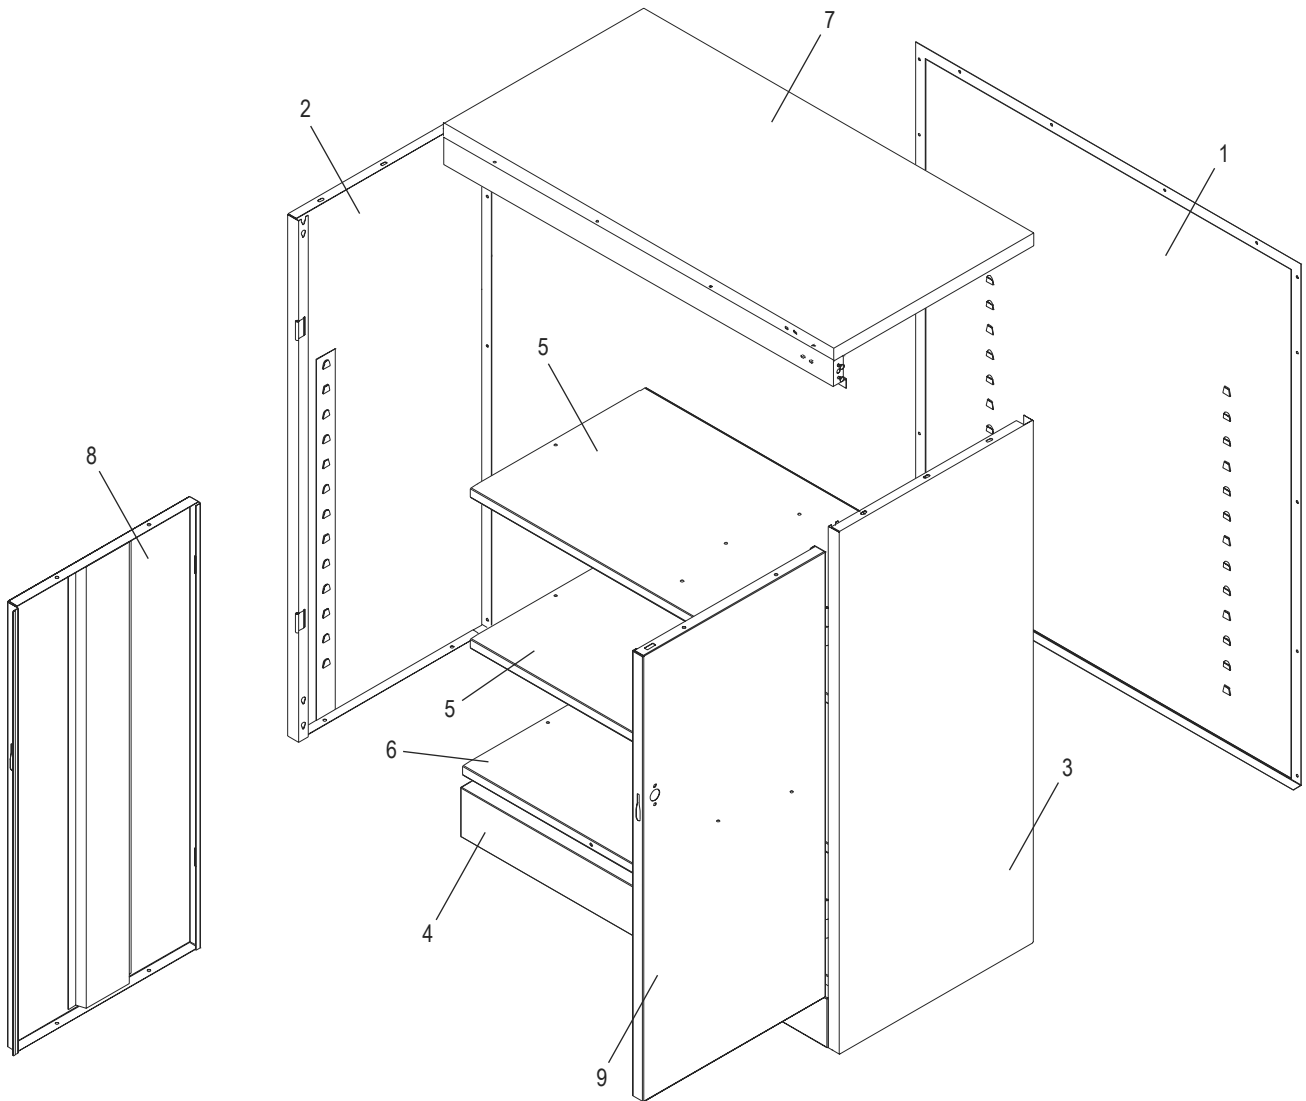

PRIMARY ASSEMBLY

ULINE H-1106
**COUNTER HIGH
CABINET**

1-800-295-5510
uline.com

PRIMARY ASSEMBLY PARTS LIST

#	DESCRIPTION	QTY.	ULINE PART NO.	MFG. PART NO.
1	Back Panel – Black	1	-----	978BAS-BLK
1	Back Panel – Gray	1	-----	978BAS-MGY
1	Back Panel – Tan	1	-----	978BAS-CPY
2	Left Side – Black	1	-----	978LSS-BLK
2	Left Side – Gray	1	-----	978LSS-MGY
2	Left Side – Tan	1	-----	978LSS-CPY
3	Right Side – Black	1	-----	978RSS-BLK
3	Right Side – Gray	1	-----	978RSS-MGY
3	Right Side – Tan	1	-----	978RSS-CPY
4	Sill – Black	1	-----	944SS-BLK
4	Sill – Gray	1	-----	944SS-MGY
4	Sill – Tan	1	H-3618T-SILL	944SS-CPY
5	Shelf – Black	2	H-1105ADD-BL	301-BLK
5	Shelf – Gray	2	H-1105ADD-GR	301-MGY
5	Shelf – Tan	2	H-1105ADD-T	301-CPY
6	Bottom – Black	1	-----	944BO-BLK
6	Bottom – Gray	1	-----	944BO-MGY
6	Bottom – Tan	1	-----	944BO-CPY
7	Top – Black	1	-----	978CTS-BLK
7	Top – Gray	1	H-1106GR-TOP	978CTS-MGY
7	Top – Putty	1	-----	978CTS-CPY
8	Left Door – Black	1	-----	978LD-BLK
8	Left Door – Gray	1	-----	978LD-MGY
8	Left Door – Tan	1	-----	978LD-CPY
9	Right Door – Black	1	H-1106-RDBLK	978RD-BLK
9	Right Door – Gray	1	H-3618-RD	978RD-MGY
9	Right Door – Tan	1	-----	978RD-CPY
	Touch Up Paint – Black (Not Shown)	1	H-5361	-----
	Touch Up Paint – Gray (Not Shown)	1	H-5362	LTUP-2-MGY
	Touch Up Paint – Tan (Not Shown)	1	H-5364	LTUP-1-CPY
	Extra Keys (Set of 2) (Not Shown)	1	H-1105-KEYS	-----