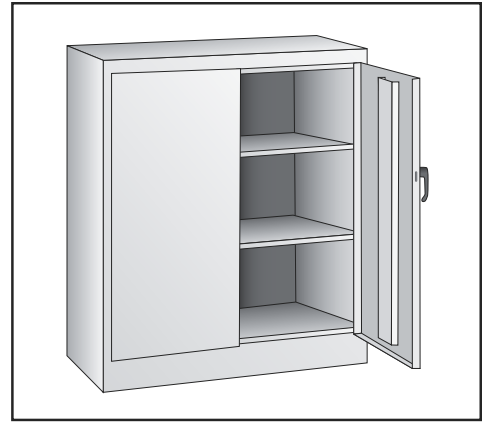

## HANDLE ASSEMBLY

#	DESCRIPTION	QTY.	ULINE PART NO.	MFG. PART NO.
10	Lock Bar (Set)	1	H-1106-LCKBR	978LB
11	Door Handle with Keys and Hardware	1	H-1105-12	944LH
12	Locking Cam	1	H-1105-13	944LC
13	Cotter Pin	1	H-2216-CTRPN	CTRRPN
14	Lock Bar Guide	2	H-1105-15	944GI
15	Hinge Pin	6	H-1106-16	944HP
16	Bolt (#8-32 x 3/8")	14	-----	-----
17	Nut (#8-32)	24	-----	-----
18	Nut Driver	1	H-1224-TOOL2	TOOL-2
	Replacement Hardware Pack (Not Included) Bolts #8-32 x 3/8" (72), Nuts #8-32 (72)	1	H-1224-19	HW-72

**ULINE H-1106**  
**GABINETE CON**  
**ALTURA DE**  
**MOSTRADOR**

800-295-5510  
uline.mx

ENSAMBLE PRIMARIO

**ULINE H-1106**  
**GABINETE CON**  
**ALTURA DE**  
**MOSTRADOR**

800-295-5510  
 uline.mx

LISTA DE PARTES DEL ENSAMBLE PRIMARIO