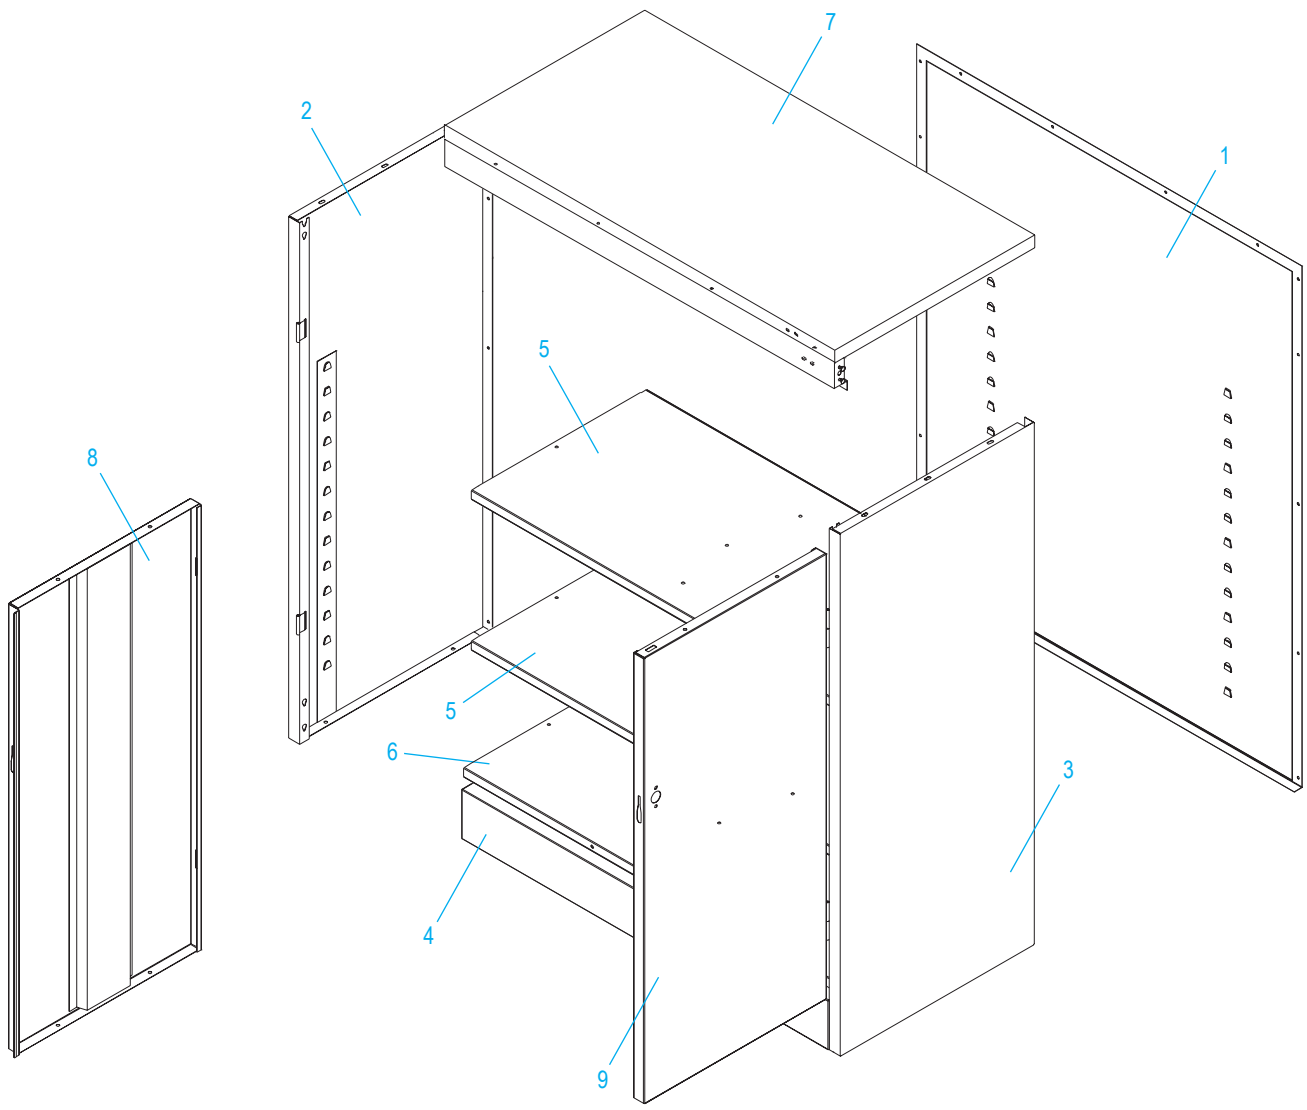

ENSAMBLE PRIMARIO

LISTA DE PARTES DEL ENSAMBLE PRIMARIO

#	DESCRIPCIÓN	CANT.	NO. DE PARTE DE ULINE	NO. DE PARTE DEL FABRICANTE
1	Panel Posterior – Negro	1	-----	978BA-BLACK
1	Panel Posterior – Gris	1	-----	978BA-GRAY
1	Panel Posterior – Canela	1	-----	978BA-PUTTY
2	Lado Izquierdo – Negro	1	-----	978LS-BLACK
2	Lado Izquierdo – Gris	1	-----	978LS-GRAY
2	Lado Izquierdo – Canela	1	-----	978LS-PUTTY
3	Lado Derecho – Negro	1	-----	978RS-BLACK
3	Lado Derecho – Gris	1	-----	978RS-GRAY
3	Lado Derecho – Canela	1	-----	978RS-PUTTY
4	Umbral – Negro	1	-----	944SI-BLACK
4	Umbral – Gris	1	-----	944SI-GRAY
4	Umbral – Canela	1	H-3618T-SILL	944SI-PUTTY
5	Repisa – Negro	2	H-1105ADD-BL	301-BLACK
5	Repisa – Gris	2	H-1105ADD-GR	301-GRAY
5	Repisa – Canela	2	H-1105ADD-T	301-PUTTY
6	Parte Inferior – Negro	1	-----	944BO-BLACK
6	Parte Inferior – Gris	1	-----	944BO-GRAY
6	Parte Inferior – Canela	1	-----	944BO-PUTTY
7	Parte Superior – Negro	1	-----	978CT-BLACK
7	Parte Superior – Gris	1	H-1106GR-TOP	978CT-GRAY
7	Parte Superior – Canela	1	-----	978CT-PUTTY
8	Puerta Izquierda – Negro	1	-----	978LD-BLACK
8	Puerta Izquierda – Gris	1	-----	978LD-GRAY
8	Puerta Izquierda – Canela	1	-----	978LD-PUTTY
9	Puerta Derecha - Negra	1	H-1106-RDBLK	978RD-BLACK
9	Puerta Derecha - Gris	1	-----	978RD-GRAY
9	Puerta Derecha - Canela	1	-----	978RD-PUTTY