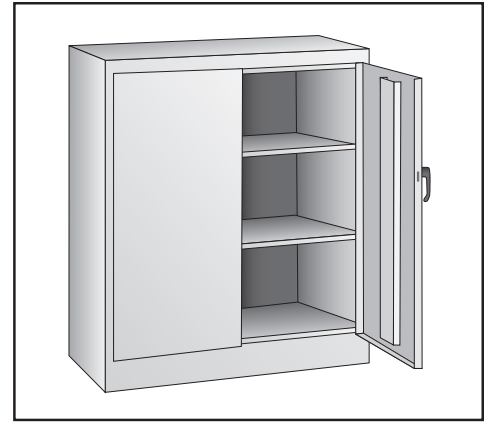

ULINE H-1106
GABINETE CON
ALTURA DE
MOSTRADOR

01-800-295-5510
uline.mx