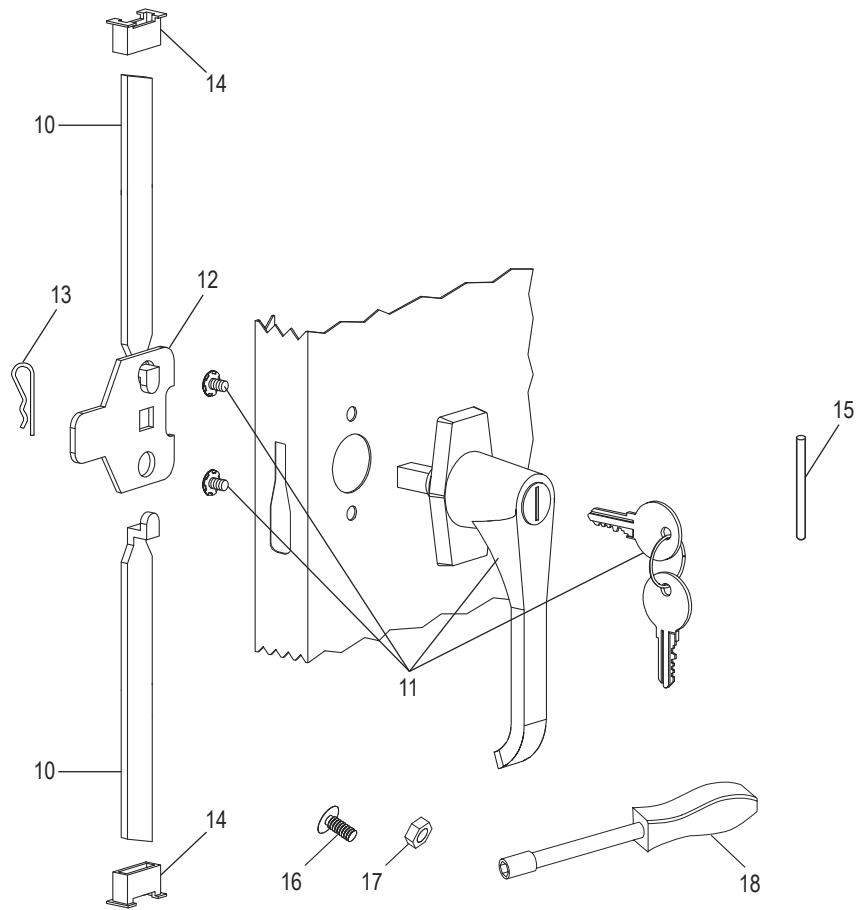

## HANDLE ASSEMBLY

#	DESCRIPTION	QTY.	ULINE PART NO.	MFG. PART NO.
10	Lock Bar (Set)	1	H-1105-11	944LB
11	Door Handle with Keys and Hardware	1	H-1105-12	944LH
12	Locking Cam	1	H-1105-13	944LC
13	Cotter Pin	1	H-2216-CTRPN	CTRPN
14	Lock Bar Guide	2	H-1105-15	944GI
15	Hinge Pin	6	H-1106-16	944HP
16	Bolt (#8-32 x 3/8")	44	-----	-----
17	Nut (#8-32)	44	-----	-----
18	Nut Driver	1	H-1224-TOOL2	TOOL2
	Replacement Hardware Pack (Not Included) Bolts #8-32 x 3/8" (72), Nuts #8-32 (72)	1	H-1224-19	HW-72