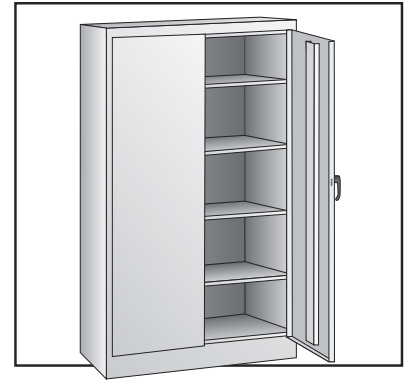

ULINE H-1105

GABINETE INDUSTRIAL DE ALMACENAMIENTO

800-295-5510
uline.mx