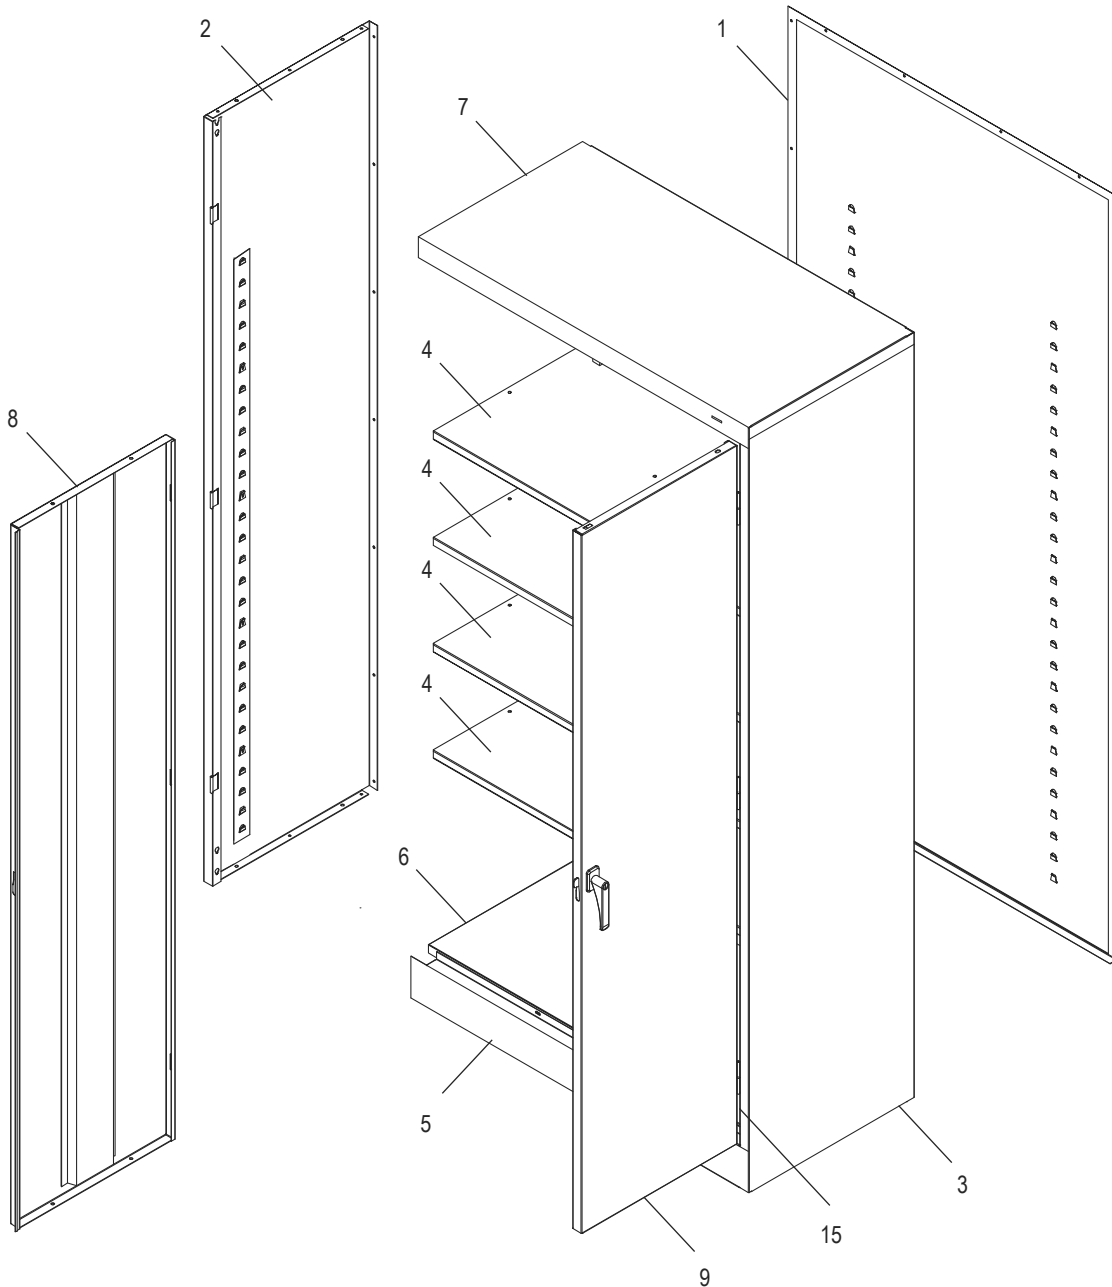

ENSAMBLE PRINCIPAL

LISTA DE PARTES DEL ENSAMBLE PRINCIPAL

#	DESCRIPCIÓN	CANT.	NO. DE PARTE DE ULINE	NO. DE PARTE DEL FABRICANTE
1	Panel Posterior – Negro	1	-----	944BA-BLK
1	Panel Posterior – Gris	1	H-3109-BACK	944BA-MGY
1	Panel Posterior – Canela	1	-----	944BA-CPY
1	Panel Posterior – Blanco	1	-----	944BA-CPY
2	Lateral Izquierdo – Negro	1	H-1105-LFPAN	944LS-BLK
2	Lateral Izquierdo – Gris	1	H-1105-LFPAN	944LS-MGY
2	Lateral Izquierdo – Canela	1	H-1105-LFPAN	944LS-CPY
2	Lateral Izquierdo – Blanco	1	-----	944LS-ULW
3	Lateral Derecho – Negro	1	-----	944RS-BLK
3	Lateral Derecho – Gris	1	-----	944RS-MGY
3	Lateral Derecho – Canela	1	-----	944RS-CPY
3	Lateral Derecho – Blanco	1	-----	944RS-ULW
4	Repisa – Negra	4	H-1105ADD-BL	301-BLK
4	Repisa – Gris	4	H-1105ADD-GR	301-MGY
4	Repisa – Canela	4	H-1105ADD-T	301-CPY
4	Repisa – Blanca	4	H-1105ADD-W	301-ULW
5	Umbral – Negro	1	-----	944SIN-BLK
5	Umbral – Gris	1	-----	944SIN-MGY
5	Umbral – Canela	1	H-3618T-SILL	944SIN-CPY
5	Umbral – Blanco	1	-----	944SSIN-ULW
6	Parte Inferior – Negra	1	-----	944BO-BLK
6	Parte Inferior – Gris	1	-----	944BO-MGY
6	Parte Inferior – Canela	1	-----	944BO-CPY
6	Parte Inferior – Blanca	1	-----	944BO-ULW
7	Parte Superior – Negra	1	H-2533BLTOP	944TO-BLK
7	Parte Superior – Gris	1	H-2533GRTOP	944TO-MGY
7	Parte Superior – Canela	1	-----	944TO-CPY
7	Parte Superior – Blanca	1	-----	944TO-ULW
8	Puerta Izquierda – Negra	1	H-1105-LDRBL	944LD-BLK
8	Puerta Izquierda – Gris	1	H-1105-GRLDR	944LD-MGY
8	Puerta Izquierda – Canela	1	H-1105-TNLDR	944LD-CPY
8	Puerta Izquierda – Blanca	1	-----	944LD-ULW
9	Puerta Derecha – Negra	1	H-1105-BLKDR	944RD-BLK
9	Puerta Derecha – Gris	1	H-1105-GRRDR	944RD-MGY
9	Puerta Derecha – Canela	1	H-1105-TNRDR	944RD-CPY
9	Puerta Derecha – Blanca	1	-----	944RD-ULW
	Pintura para Retoque – Negra (No Se Muestra)	1	H-5361	-----
	Pintura para Retoque – Gris (No Se Muestra)	1	H-5362	LTUP-2-MGY
	Pintura para Retoque – Canela (No Se Muestra)	1	H-5364	LTUP-1-CPY
	Pintura para Retoque – Blanca (No Se Muestra)	1	-----	LTUP-ULW