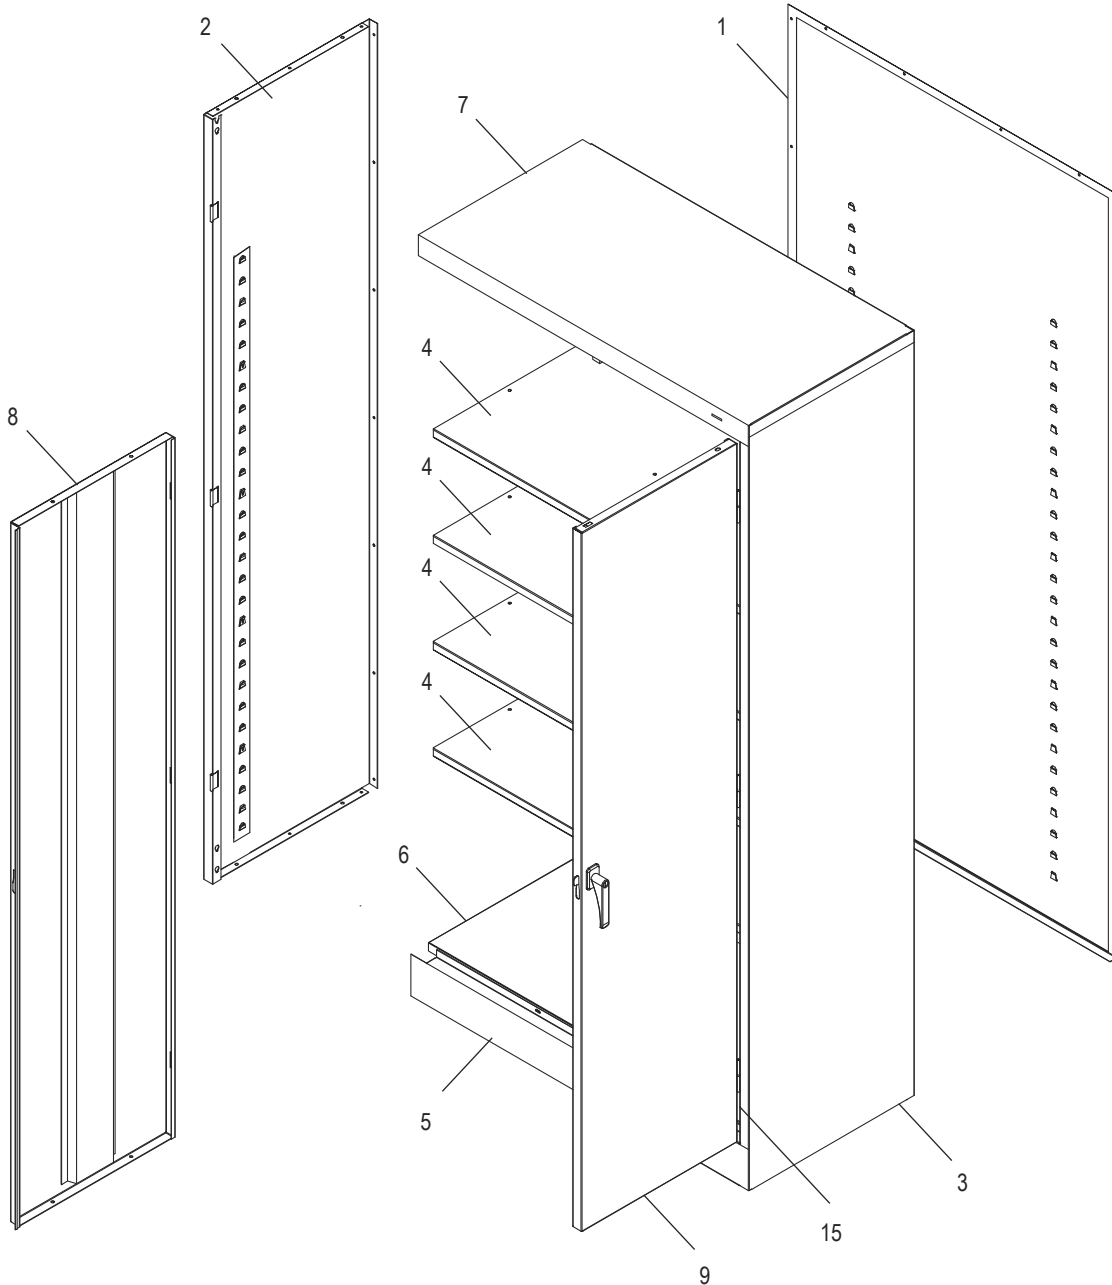

PRIMARY ASSEMBLY

ULINE H-1105
INDUSTRIAL STORAGE CABINET

1-800-295-5510
uline.com

PRIMARY ASSEMBLY PARTS LIST

#	DESCRIPTION	QTY.	ULINE PART NO.	MFG. PART NO.
1	Back Panel – Black	1	-----	944BA-BLK
1	Back Panel – Gray	1	H-3109-BACK	944BA-MGY
1	Back Panel – Tan	1	-----	944BA-CPY
1	Back Panel – White	1	-----	944BA-ULW
2	Left Side – Black	1	H-1105-LFPAN	944LS-BLK
2	Left Side – Gray	1	H-1105-LFPAN	944LS-MGY
2	Left Side – Tan	1	H-1105-LFPAN	944LS-CPY
2	Left Side – White	1	-----	944LS-ULW
3	Right Side – Black	1	-----	944RS-BLK
3	Right Side – Gray	1	-----	944RS-MGY
3	Right Side – Tan	1	-----	944RS-CPY
3	Right Side – White	1	-----	944RS-ULW
4	Shelf – Black	4	H-1105ADD-BL	301-BLK
4	Shelf – Gray	4	H-1105ADD-GR	301-MGY
4	Shelf – Tan	4	H-1105ADD-T	301-CPY
4	Shelf – White	4	H-1105ADD-W	301-ULW
5	Sill – Black	1	-----	944SIN-BLK
5	Sill – Gray	1	-----	944SIN-MGY
5	Sill – Tan	1	H-3618T-SILL	944SIN-CPY
5	Sill – White	1	-----	944SIN-ULW
6	Bottom – Black	1	-----	944BO-BLK
6	Bottom – Gray	1	-----	944BO-MGY
6	Bottom – Tan	1	-----	944BO-CPY
6	Bottom – White	1	-----	944BO-ULW
7	Top – Black	1	H-2533BLTOP	944TO-BLK
7	Top – Gray	1	H-2533GRTOP	944TO-MGY
7	Top – Tan	1	-----	944TO-CPY
7	Top – White	1	-----	944TO-ULW
8	Left Door – Black	1	H-1105-LDRBL	944LD-BLK
8	Left Door – Gray	1	H-1105-GRLDR	944LD-MGY
8	Left Door – Tan	1	H-1105-TNLDR	944LD-CPY
8	Left Door – White	1	-----	944LD-ULW
9	Right Door – Black	1	H-1105-BLKDR	944RD-BLK
9	Right Door – Gray	1	H-1105-GRRDR	944RD-MGY
9	Right Door – Tan	1	H-1105-TNRDR	944RD-CPY
9	Right Door – White	1	-----	944RD-ULW
	Touch Up Paint – Black (Not Shown)	1	H-5361	-----
	Touch Up Paint – Gray (Not Shown)	1	H-5362	LTUP-2-MGY
	Touch Up Paint – Tan (Not Shown)	1	H-5364	LTUP-1-CPY
	Touch Up Paint – White (Not Shown)	1	-----	LTUP-ULW
	Extra Keys (Set of 2) (Not Shown)	1	H-1105-KEYS	-----