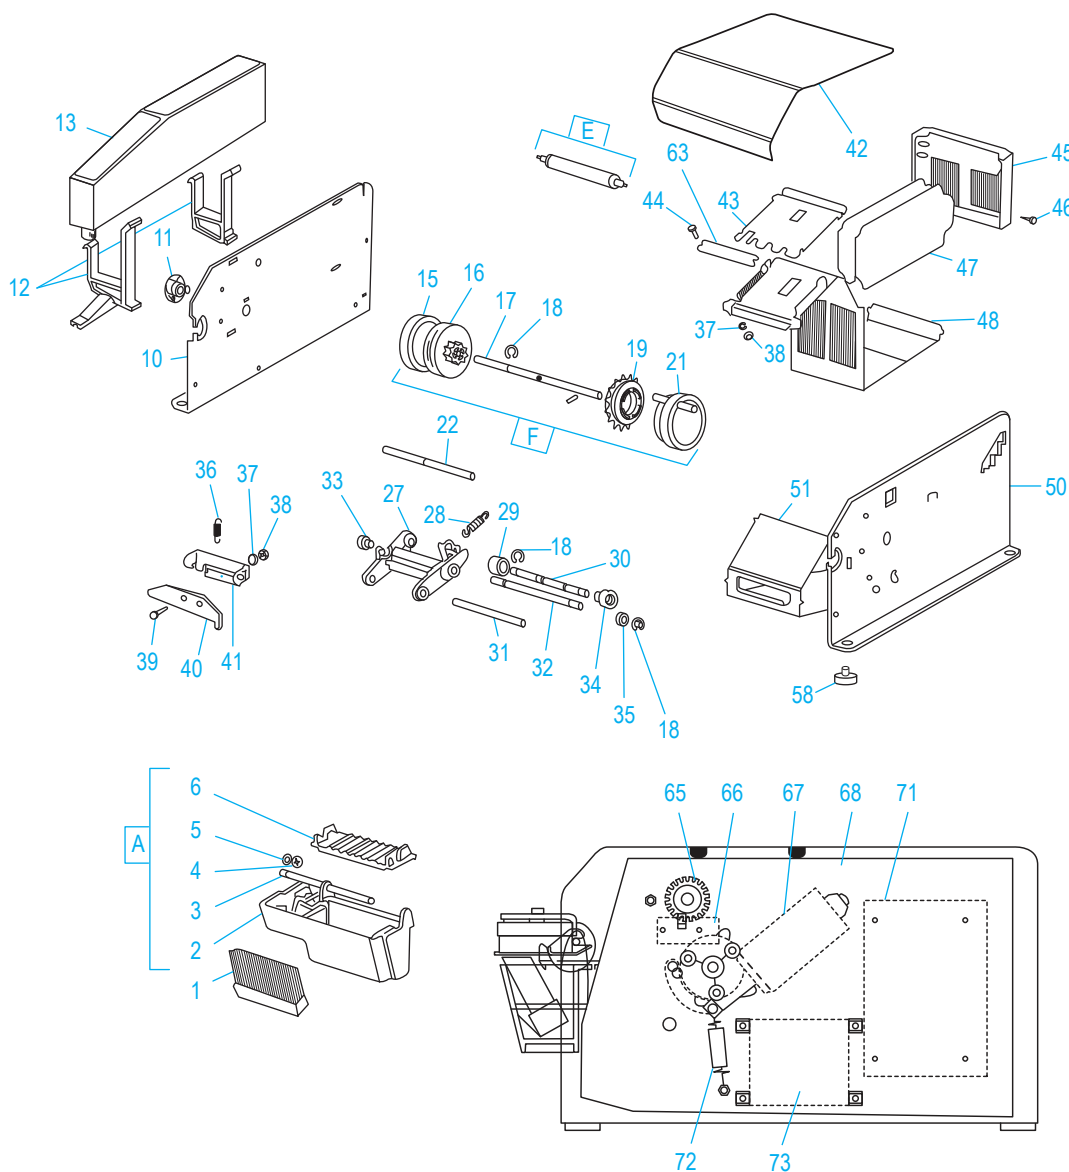

# ULINE H-1036 ELECTRONIC KRAFT TAPE DISPENSER

1-800-295-5510  
uline.com

**ULINE** H-1036  
**ELECTRONIC KRAFT**  
**TAPE DISPENSER**

1-800-295-5510  
 uline.com

#	DESCRIPTION	QTY.	ULINE PART NO.	MFG. PART NO.
1	Brush	1	H-725B	21005507
2	Water Reservoir*	1	H-725-WR	74003632
3	Locking Pin*	1	H-725-SHAFT	23210011
4	Washer - 6*	2	-----	23210022
5	Circlip - 5 Inox*	2	H-725-CLIP	23103215
6	Cover Plate, Lower Part*	1	H-725-LP	74003631
10	Leffthand Side Cover	1	-----	74005357
11	Bearing Block	1	H-725-11	74005348
12	Bottle Holders (Includes Front and Rear Mount)	-	H-725-BHOLD	74005586
13	Water Tank	1	H-725WB	21000013
15	Rubber Feed Ring	1	H-1036-FEED	23300281
16	Feed Wheel	1	H-1036-16	23300292
17	Traction Shaft	1	H-1036-TSHFT	74007131
18	Circlip	1	H-1036-18	22000231
19	Free Wheel	2	H-1036-FRWHL	74007163
21	Cam	1	H-1036-21	74007137
22	Shaft	1	H-1036-22	74005384
27	Shear Blade Frame	1	H-1036-SBFRM	74002314
28	Tension Spring	1	H-725-BSPRNG	23300156
29	Bearing	1	H-725-BEAR	23300383
30	Shaft	1	H-1036-30	74005509
31	Shaft	1	H-1036-31	74002315
32	Shaft	1	H-1036-32	23210260
33	Bearing Bush	2	-----	23300509
34	Pressure Roll	1	H-725-PRSRL	74005510
35	Washer Diam. 6	1	-----	23113933
36	Tension Spring Diam. 4	1	H-725-KHOLD	23300601
37	Spring Washer	5	-----	21008759
38	Hexagon Nut	5	-----	21008691
39	Screw	3	-----	21008500
40	Upper Shear Blade	1	H-725-UB	23210271
41	Upper Shear Blade Frame	1	H-1036-41	23300667
42	Cover with Hinge	1	H-1036-COVER	74007159
43	Upper Paper Guide	1	H-725-UPG	74005386
44	Screw	2	-----	74002676
45	Rear Wall	1	H-725-44	74002254
46	Sheet Metal Screw	4	-----	74002847
47	Guide Plate	2	H-725-GUIDE	74005347