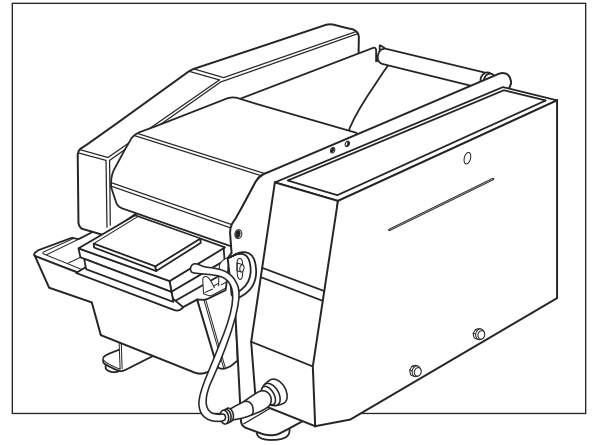

ULINE H-1036
DESPACHADOR
DE CINTA KRAFT
ELECTRÓNICO

800-295-5510
uline.mx

#	DESCRIPCIÓN	CANT.	NO. DE PARTE DE ULINE	NO. DE PARTE DEL FABRICANTE
1	Cepillo	1	H-725B	21005507
2	Depósito de Agua*	1	H-725-WR	74003632
3	Perno de Seguridad*	1	H-725-SHAFT	23210011
4	Rondana*	2	-----	23210022
5	Clip Circular*	2	H-725-CLIP	23103215
6	Placa de Cubierta, Parte Inferior*	1	H-725-LP	74003631
10	Cubierta Lateral Izquierda	1	-----	74005357
11	Bloqueo del Balero	1	H-725-11	74005348
12	Soporte para Botella (Incluye Montaje Delantero y Trasero)	-	H-725-BHOLD	74005586
13	Tanque de Agua	1	H-725WB	21000013
15	Anillo de Alimentación de Caucho	1	H-1036-FEED	23300281
16	Rueda de Alimentación	1	H-1036-16	23300292
17	Eje de Tracción	1	H-1036-TSHFT	74007131
18	Clip Circular	1	H-1036-18	22000231
19	Rueda Libre	2	H-1036-FRWHL	74007163
21	Leva	1	H-1036-21	74007137
22	Eje	1	H-1036-22	74005384
27	Armazón de las Hojas de la Cortadora	1	H-1036-SBFRM	74002314
28	Resorte de Tensión	1	H-725-BSPRNG	23300156
29	Balero	1	H-725-BEAR	23300383
30	Eje	1	H-1036-30	74005509
31	Eje	1	H-1036-31	74002315
32	Eje	1	H-1036-32	23210260
33	Casquillo del Balero	2	-----	23300509
34	Rodillo de Presión	1	H-725-PRSRL	74005510
35	Rondana de Diámetro 6	1	-----	23113933
36	Resorte de Tensión de Diámetro 4	1	H-725-KHOLD	23300601
37	Rondana con Resorte	5	-----	21008759
38	Tuerca Hexagonal	5	-----	21008691
39	Tornillo	3	-----	21008500
40	Hoja de la Cortadora Superior	1	H-725-UB	23210271
41	Armazón de la Hoja de la Cortadora Superior	1	H-1036-41	23300667
42	Cubierta con Bisagra	1	H-1036-COVER	74007159
43	Guía de Papel Superior	1	H-725-UPG	74005386
44	Tornillo	2	-----	74002676
45	Pared Posterior	1	H-725-44	74002254
46	Tornillo de Láminas de Metal	4	-----	74002847
47	Placa Guía	2	H-725-GUIDE	74005347