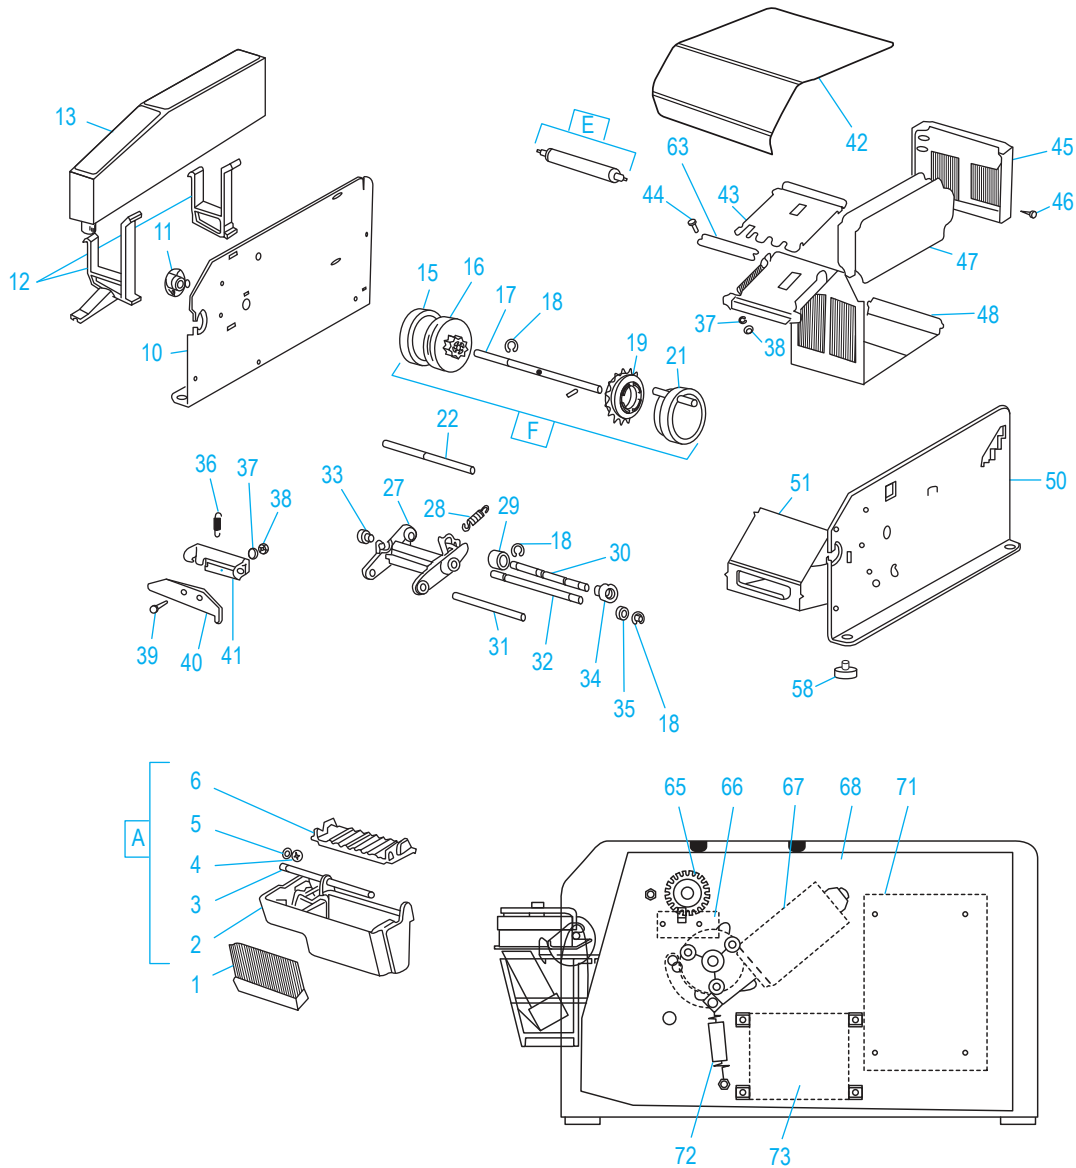

ULINE H-1036
DESPACHADOR
DE CINTA KRAFT
ELECTRÓNICO

800-295-5510
uline.mx

#	DESCRIPCIÓN	CANT.	NO. DE PARTE DE ULINE	NO. DE PARTE DEL FABRICANTE
1	Cepillo	1	H-725B	21005507
2	Depósito de Agua*	1	H-725-WR	74003632
3	Perno de Seguridad*	1	H-725-SHAFT	23210011
4	Rondana*	2	-----	23210022
5	Clip Circular*	2	H-725-CLIP	23103215
6	Placa de Cubierta, Parte Inferior*	1	H-725-LP	74003631
10	Cubierta Lateral Izquierda	1	-----	74005357
11	Bloqueo del Balero	1	H-725-11	74005348
12	Soporte para Botella (Incluye Montaje Delantero y Trasero)	-	H-725-BHOLD	74005586
13	Tanque de Agua	1	H-725WB	21000013
15	Anillo de Alimentación de Caucho	1	H-1036-FEED	23300281
16	Rueda de Alimentación	1	H-1036-16	23300292
17	Eje de Tracción	1	H-1036-TSHFT	74007131
18	Clip Circular	1	H-1036-18	22000231
19	Rueda Libre	2	H-1036-FRWHL	74007163
21	Leva	1	H-1036-21	74007137
22	Eje	1	H-1036-22	74005384
27	Armazón de las Hojas de la Cortadora	1	H-1036-SBFRM	74002314
28	Resorte de Tensión	1	H-725-BSPRNG	23300156
29	Balero	1	H-725-BEAR	23300383
30	Eje	1	H-1036-30	74005509
31	Eje	1	H-1036-31	74002315
32	Eje	1	H-1036-32	23210260
33	Casquillo del Balero	2	-----	23300509
34	Rodillo de Presión	1	H-725-PRSRL	74005510
35	Rondana de Diámetro 6	1	-----	23113933
36	Resorte de Tensión de Diámetro 4	1	H-725-KHOLD	23300601
37	Rondana con Resorte	5	-----	21008759
38	Tuerca Hexagonal	5	-----	21008691
39	Tornillo	3	-----	21008500
40	Hoja de la Cortadora Superior	1	H-725-UB	23210271
41	Armazón de la Hoja de la Cortadora Superior	1	H-1036-41	23300667
42	Cubierta con Bisagra	1	H-1036-COVER	74007159
43	Guía de Papel Superior	1	H-725-UPG	74005386
44	Tornillo	2	-----	74002676
45	Pared Posterior	1	H-725-44	74002254
46	Tornillo de Láminas de Metal	4	-----	74002847
47	Placa Guía	2	H-725-GUIDE	74005347