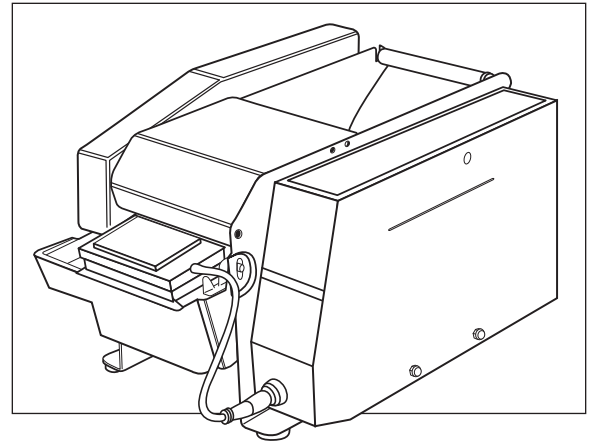

ULINE H-1036
DESPACHADOR
DE CINTA KRAFT
ELECTRÓNICO

800-295-5510
uline.mx

#	DESCRIPCIÓN	CANT.	NO. DE PARTE DE ULINE	NO. DE PARTE DEL FABRICANTE
1	Cepillo	1	H-725B	21005507
2	Depósito de Agua*	1	H-725-WR	74003632
3	Perno de Seguridad*	1	H-725-SHAFT	23210011
4	Rondana*	2	-----	23210022
5	Clip Circular*	2	H-725-CLIP	23103215
6	Placa de Cubierta, Parte Inferior*	1	H-725-LP	74003631
10	Cubierta Lateral Izquierda	1	-----	74005357
11	Bloqueo del Balero	1	H-725-11	74005348
12	Soporte para Botella (Incluye Montaje Delantero y Trasero)	-	H-725-BHOLD	74005586
13	Tanque de Agua	1	H-725WB	21000013
15	Anillo de Alimentación de Caucho	1	H-1036-FEED	23300281
16	Rueda de Alimentación	1	H-1036-16	23300292
17	Eje de Tracción	1	H-1036-TSHFT	74007131
18	Clip Circular	1	H-1036-18	22000231
19	Rueda Libre	2	H-1036-FRWHL	74007163
21	Leva	1	H-1036-21	74007137
22	Eje	1	H-1036-22	74005384
27	Armazón de las Hojas de la Cortadora	1	H-1036-SBFRM	74002314
28	Resorte de Tensión	1	H-725-BSPRNG	23300156
29	Balero	1	H-725-BEAR	23300383
30	Eje	1	H-1036-30	74005509
31	Eje	1	H-1036-31	74002315
32	Eje	1	H-1036-32	23210260
33	Casquillo del Balero	2	-----	23300509
34	Rodillo de Presión	1	H-725-PRSRL	74005510
35	Rondana de Diámetro 6	1	-----	23113933
36	Resorte de Tensión de Diámetro 4	1	H-725-KHOLD	23300601
37	Rondana con Resorte	5	-----	21008759
38	Tuerca Hexagonal	5	-----	21008691
39	Tornillo	3	-----	21008500
40	Hoja de la Cortadora Superior	1	H-725-UB	23210271
41	Armazón de la Hoja de la Cortadora Superior	1	H-1036-41	23300667
42	Cubierta con Bisagra	1	H-1036-COVER	74007159
43	Guía de Papel Superior	1	H-725-UPG	74005386
44	Tornillo	2	-----	74002676
45	Pared Posterior	1	H-725-44	74002254
46	Tornillo de Láminas de Metal	4	-----	74002847
47	Placa Guía	2	H-725-GUIDE	74005347