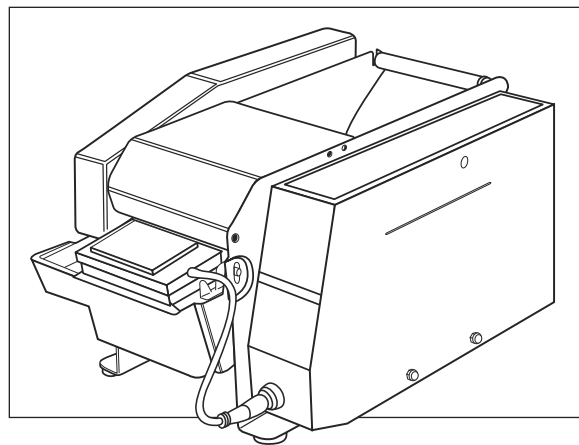

ULINE H-1036 ELECTRONIC KRAFT TAPE DISPENSER

1-800-295-5510
uline.com

ULINE H-1036
ELECTRONIC KRAFT
TAPE DISPENSER

1-800-295-5510
 uline.com

#	DESCRIPTION	QTY.	ULINE PART NO.	MFG. PART NO.
1	Brush	1	H-725B	21005507
2	Water Reservoir*	1	H-725-WR	74003632
3	Locking Pin*	1	H-725-SHAFT	23210011
4	Washer - 6*	2	-----	23210022
5	Circlip - 5 Inox*	2	H-725-CLIP	23103215
6	Cover Plate, Lower Part*	1	H-725-LP	74003631
10	Leffthand Side Cover	1	-----	74005357
11	Bearing Block	1	H-725-11	74005348
12	Bottle Holders (Includes Front and Rear Mount)	-	H-725-BHOLD	74005586
13	Water Tank	1	H-725WB	21000013
15	Rubber Feed Ring	1	H-1036-FEED	23300281
16	Feed Wheel	1	H-1036-16	23300292
17	Traction Shaft	1	H-1036-TSHFT	74007131
18	Circlip	1	H-1036-18	22000231
19	Free Wheel	2	H-1036-FRWHL	74007163
21	Cam	1	H-1036-21	74007137
22	Shaft	1	H-1036-22	74005384
27	Shear Blade Frame	1	H-1036-SBFRM	74002314
28	Tension Spring	1	H-725-BSPRNG	23300156
29	Bearing	1	H-725-BEAR	23300383
30	Shaft	1	H-1036-30	74005509
31	Shaft	1	H-1036-31	74002315
32	Shaft	1	H-1036-32	23210260
33	Bearing Bush	2	-----	23300509
34	Pressure Roll	1	H-725-PRSRL	74005510
35	Washer Diam. 6	1	-----	23113933
36	Tension Spring Diam. 4	1	H-725-KHOLD	23300601
37	Spring Washer	5	-----	21008759
38	Hexagon Nut	5	-----	21008691
39	Screw	3	-----	21008500
40	Upper Shear Blade	1	H-725-UB	23210271
41	Upper Shear Blade Frame	1	H-1036-41	23300667
42	Cover with Hinge	1	H-1036-COVER	74007159
43	Upper Paper Guide	1	H-725-UPG	74005386
44	Screw	2	-----	74002676
45	Rear Wall	1	H-725-44	74002254
46	Sheet Metal Screw	4	-----	74002847
47	Guide Plate	2	H-725-GUIDE	74005347