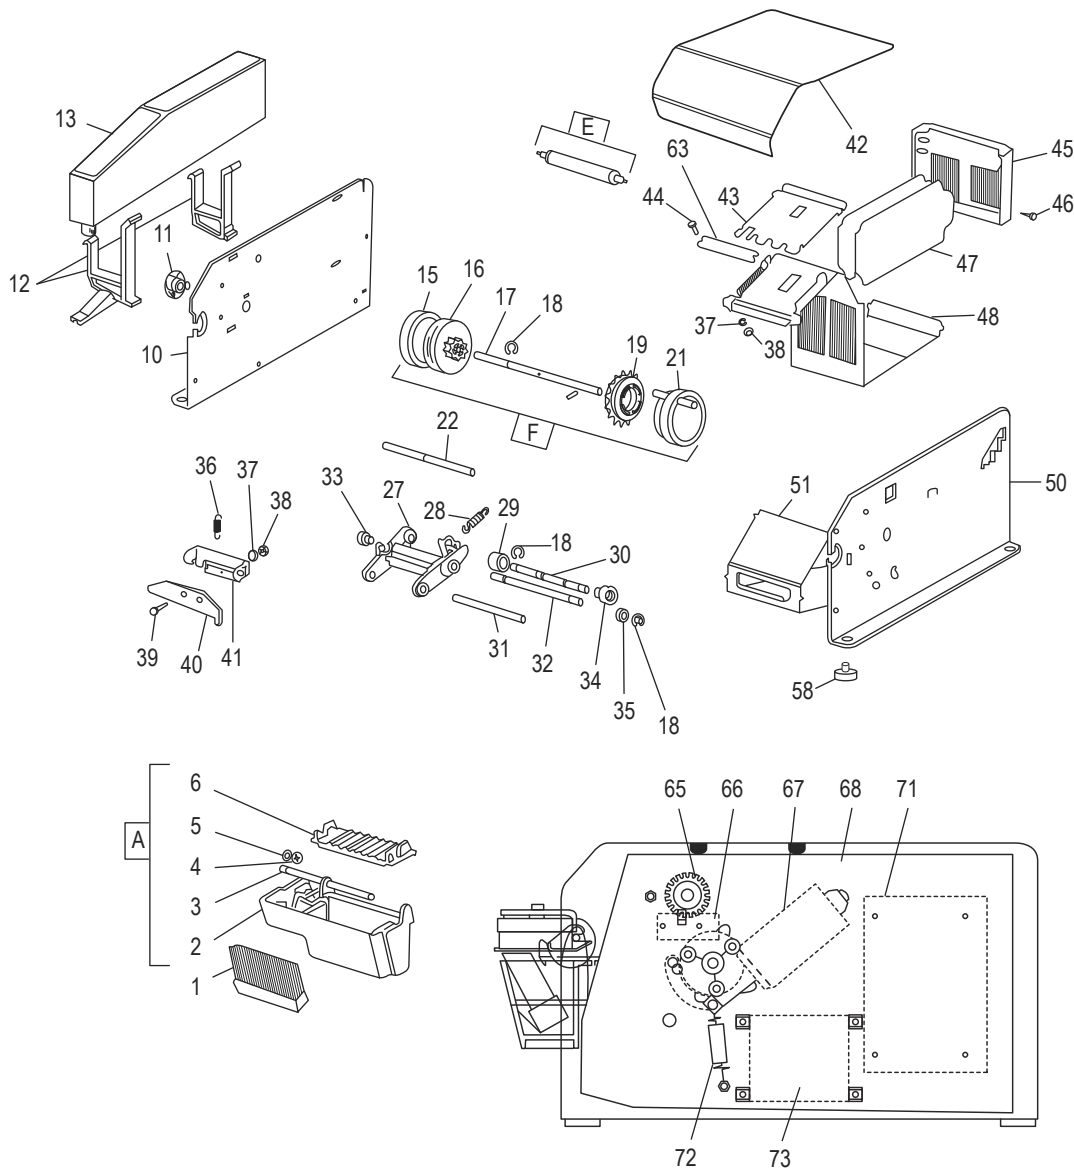

ULINE H-1036
DESPACHADOR
DE CINTA KRAFT
ELECTRÓNICO

800-295-5510
uline.mx

#	DESCRIPCIÓN	CANT.	NO. DE PARTE DE ULINE	NO. DE PARTE DEL FABRICANTE
1	Cepillo	1	H-725B	21005507
2	Depósito de Agua*	1	H-725-WR	74003632
3	Perno de Seguridad*	1	H-725-SHAFT	23210011
4	Rondana*	2	-----	23210022
5	Clip Circular*	2	H-725-CLIP	23103215
6	Placa de Cubierta, Parte Inferior*	1	H-725-LP	74003631
10	Cubierta Lateral Izquierda	1	-----	74005357
11	Bloqueo del Balero	1	H-725-11	74005348
12	Soporte para Botella (Incluye Montaje Delantero y Trasero)	-	H-725-BHOLD	74005586
13	Tanque de Agua	1	H-725WB	21000013
15	Anillo de Alimentación de Caucho	1	H-1036-FEED	23300281
16	Rueda de Alimentación	1	H-1036-16	23300292
17	Eje de Tracción	1	H-1036-TSHFT	74007131
18	Clip Circular	1	H-1036-18	22000231
19	Rueda Libre	2	H-1036-FRWHL	74007163
21	Leva	1	H-1036-21	74007137
22	Eje	1	H-1036-22	74005384
27	Armazón de las Hojas de la Cortadora	1	H-1036-SBFRM	74002314
28	Resorte de Tensión	1	H-725-BSPRNG	23300156
29	Balero	1	H-725-BEAR	23300383
30	Eje	1	H-1036-30	74005509
31	Eje	1	H-1036-31	74002315
32	Eje	1	H-1036-32	23210260
33	Casquillo del Balero	2	-----	23300509
34	Rodillo de Presión	1	H-725-PRSRL	74005510
35	Rondana de Diámetro 6	1	-----	23113933
36	Resorte de Tensión de Diámetro 4	1	H-725-KHOLD	23300601
37	Rondana con Resorte	5	-----	21008759
38	Tuerca Hexagonal	5	-----	21008691
39	Tornillo	3	-----	21008500
40	Hoja de la Cortadora Superior	1	H-725-UB	23210271
41	Armazón de la Hoja de la Cortadora Superior	1	H-1036-41	23300667
42	Cubierta con Bisagra	1	H-1036-COVER	74007159
43	Guía de Papel Superior	1	H-725-UPG	74005386
44	Tornillo	2	-----	74002676
45	Pared Posterior	1	H-725-44	74002254
46	Tornillo de Láminas de Metal	4	-----	74002847
47	Placa Guía	2	H-725-GUIDE	74005347