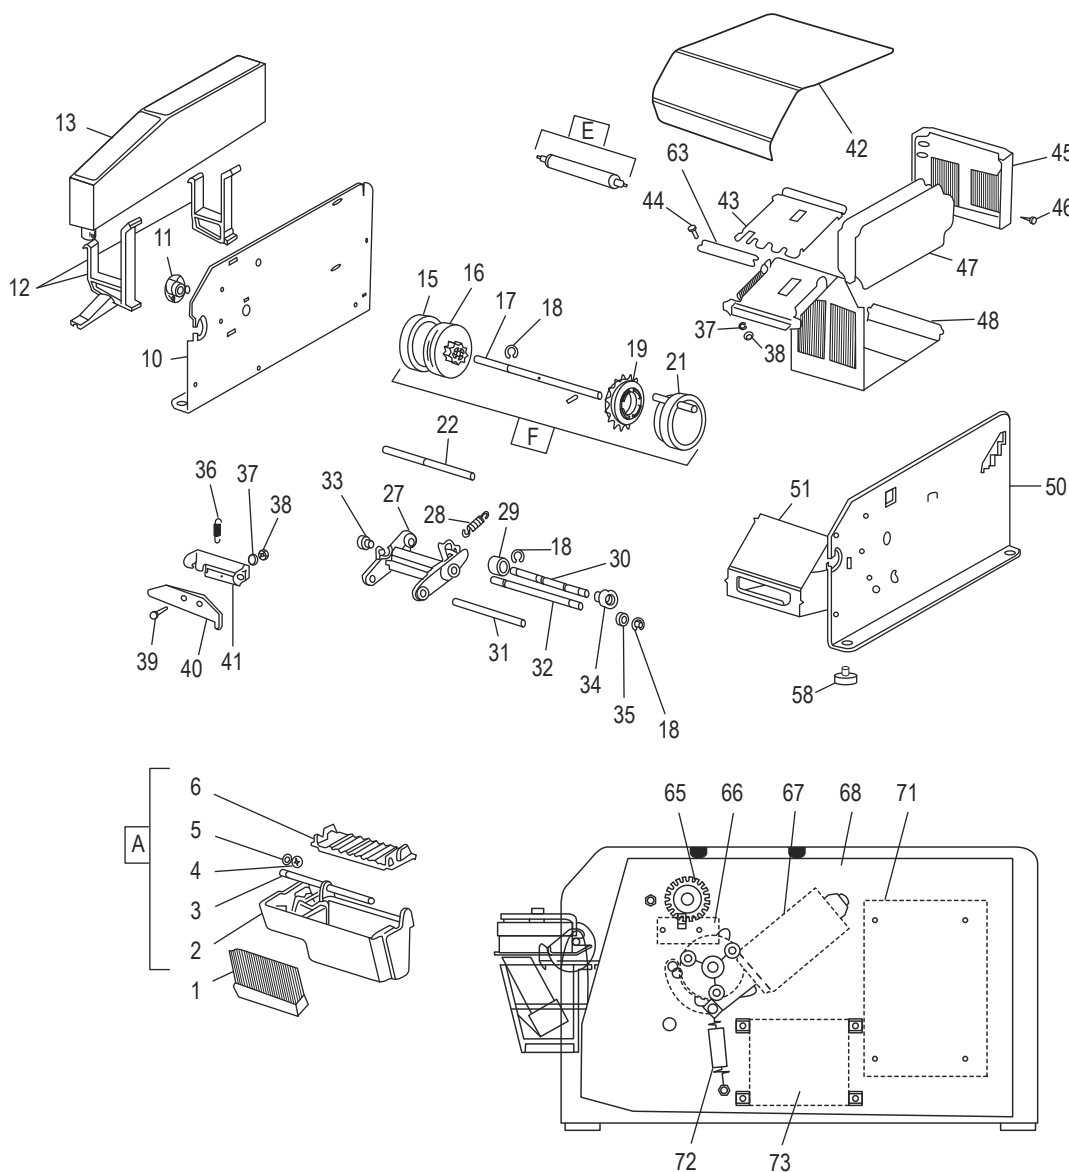

ULINE H-1036 ELECTRONIC KRAFT TAPE DISPENSER

1-800-295-5510
uline.com

ULINE H-1036
ELECTRONIC KRAFT
TAPE DISPENSER

1-800-295-5510
 uline.com

#	DESCRIPTION	QTY.	ULINE PART NO.	MFG. PART NO.
1	Brush	1	H-725B	21005507
2	Water Reservoir*	1	H-725-WR	74003632
3	Locking Pin*	1	H-725-SHAFT	23210011
4	Washer - 6*	2	-----	23210022
5	Circlip - 5 Inox*	2	H-725-CLIP	23103215
6	Cover Plate, Lower Part*	1	H-725-LP	74003631
10	Leffthand Side Cover	1	-----	74005357
11	Bearing Block	1	H-725-11	74005348
12	Bottle Holders (Includes Front and Rear Mount)	-	H-725-BHOLD	74005586
13	Water Tank	1	H-725WB	21000013
15	Rubber Feed Ring	1	H-1036-FEED	23300281
16	Feed Wheel	1	H-1036-16	23300292
17	Traction Shaft	1	H-1036-TSHFT	74007131
18	Circlip	1	H-1036-18	22000231
19	Free Wheel	2	H-1036-FRWHL	74007163
21	Cam	1	H-1036-21	74007137
22	Shaft	1	H-1036-22	74005384
27	Shear Blade Frame	1	H-1036-SBFRM	74002314
28	Tension Spring	1	H-725-BSPRNG	23300156
29	Bearing	1	H-725-BEAR	23300383
30	Shaft	1	H-1036-30	74005509
31	Shaft	1	H-1036-31	74002315
32	Shaft	1	H-1036-32	23210260
33	Bearing Bush	2	-----	23300509
34	Pressure Roll	1	H-725-PRSRL	74005510
35	Washer Diam. 6	1	-----	23113933
36	Tension Spring Diam. 4	1	H-725-KHOLD	23300601
37	Spring Washer	5	-----	21008759
38	Hexagon Nut	5	-----	21008691
39	Screw	3	-----	21008500
40	Upper Shear Blade	1	H-725-UB	23210271
41	Upper Shear Blade Frame	1	H-1036-41	23300667
42	Cover with Hinge	1	H-1036-COVER	74007159
43	Upper Paper Guide	1	H-725-UPG	74005386
44	Screw	2	-----	74002676
45	Rear Wall	1	H-725-44	74002254
46	Sheet Metal Screw	4	-----	74002847
47	Guide Plate	2	H-725-GUIDE	74005347