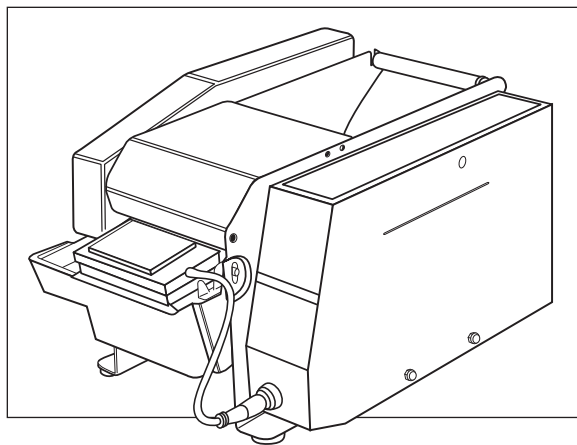

# ULINE H-1036 ELECTRONIC KRAFT TAPE DISPENSER

1-800-295-5510  
uline.com

**ULINE** H-1036  
**ELECTRONIC KRAFT**  
**TAPE DISPENSER**

1-800-295-5510  
 uline.com

#	DESCRIPTION	QTY.	ULINE PART NO.	MFG. PART NO.
1	Brush	1	H-725B	21005507
2	Water Reservoir*	1	H-725-WR	74003632
3	Locking Pin*	1	H-725-SHAFT	23210011
4	Washer - 6*	2	-----	23210022
5	Circlip - 5 Inox*	2	H-725-CLIP	23103215
6	Cover Plate, Lower Part*	1	H-725-LP	74003631
10	Leffthand Side Cover	1	-----	74005357
11	Bearing Block	1	H-725-11	74005348
12	Bottle Holders (Includes Front and Rear Mount)	-	H-725-BHOLD	74005586
13	Water Tank	1	H-725WB	21000013
15	Rubber Feed Ring	1	H-1036-FEED	23300281
16	Feed Wheel	1	H-1036-16	23300292
17	Traction Shaft	1	H-1036-TSHFT	74007131
18	Circlip	1	H-1036-18	22000231
19	Free Wheel	2	H-1036-FRWHL	74007163
21	Cam	1	H-1036-21	74007137
22	Shaft	1	H-1036-22	74005384
27	Shear Blade Frame	1	H-1036-SBFRM	74002314
28	Tension Spring	1	H-725-BSPRNG	23300156
29	Bearing	1	H-725-BEAR	23300383
30	Shaft	1	H-1036-30	74005509
31	Shaft	1	H-1036-31	74002315
32	Shaft	1	H-1036-32	23210260
33	Bearing Bush	2	-----	23300509
34	Pressure Roll	1	H-725-PRSRL	74005510
35	Washer Diam. 6	1	-----	23113933
36	Tension Spring Diam. 4	1	H-725-KHOLD	23300601
37	Spring Washer	5	-----	21008759
38	Hexagon Nut	5	-----	21008691
39	Screw	3	-----	21008500
40	Upper Shear Blade	1	H-725-UB	23210271
41	Upper Shear Blade Frame	1	H-1036-41	23300667
42	Cover with Hinge	1	H-1036-COVER	74007159
43	Upper Paper Guide	1	H-725-UPG	74005386
44	Screw	2	-----	74002676
45	Rear Wall	1	H-725-44	74002254
46	Sheet Metal Screw	4	-----	74002847
47	Guide Plate	2	H-725-GUIDE	74005347